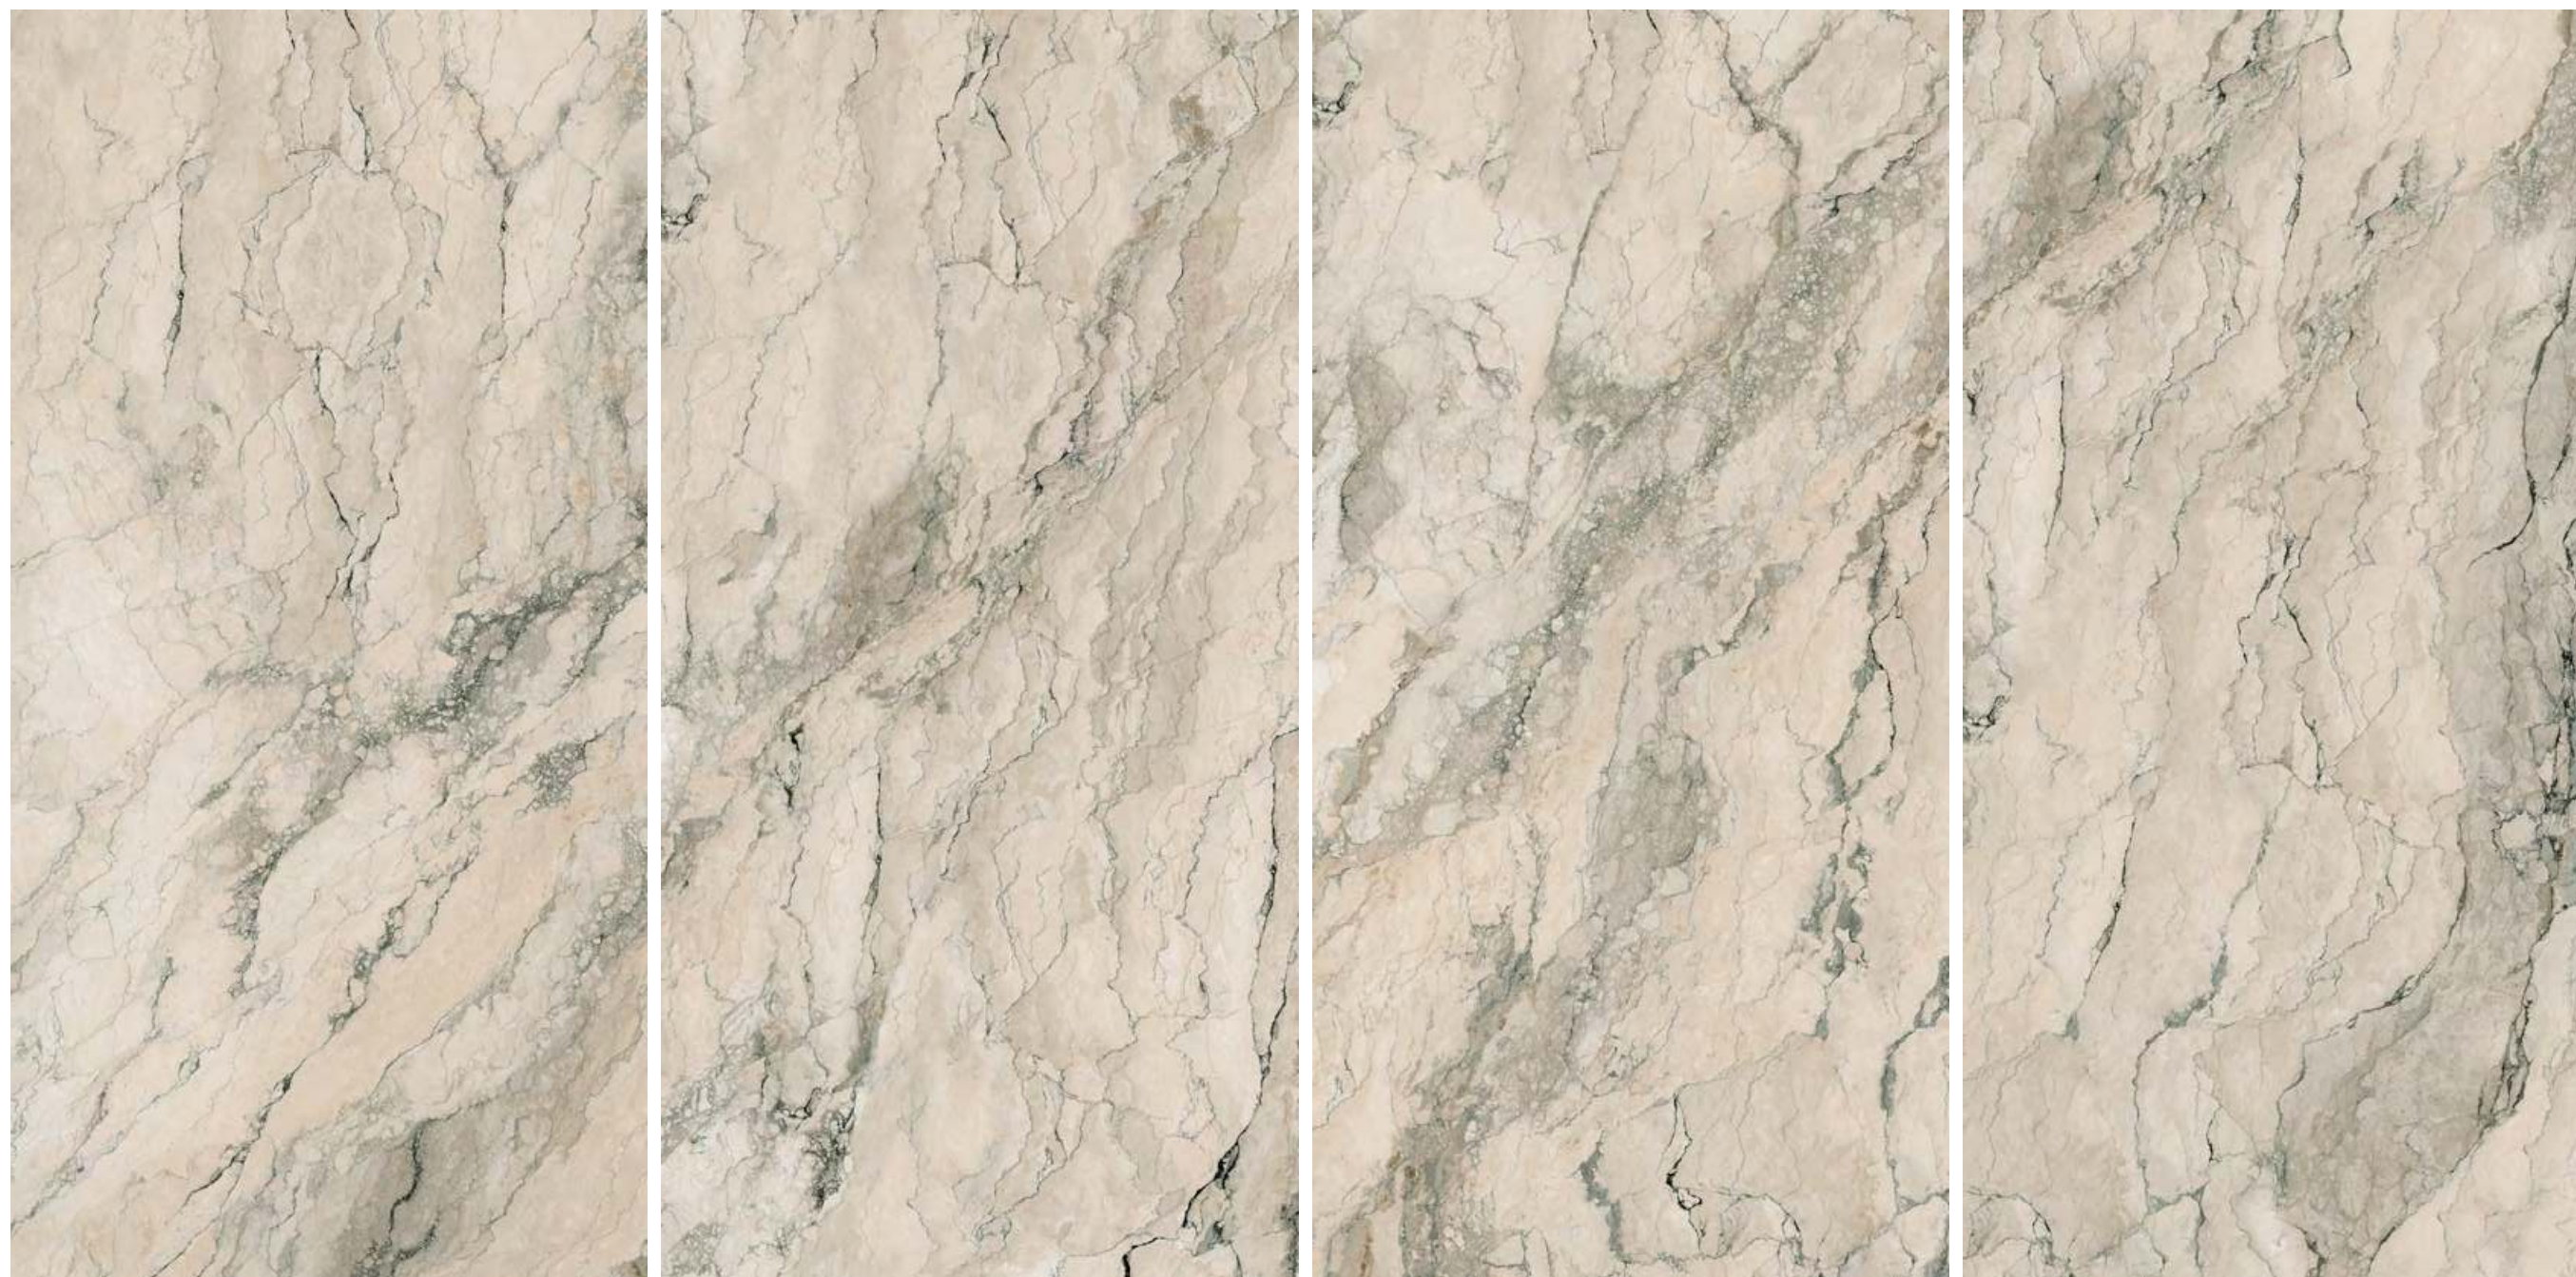

Incredible and Catching

PENGUIN BEIGE

PENGUIN BEIGE

Size:
800x1600mm

Finish:
Glossy

Thickness:
9mm

Random:
04

PENGUIN WHITE