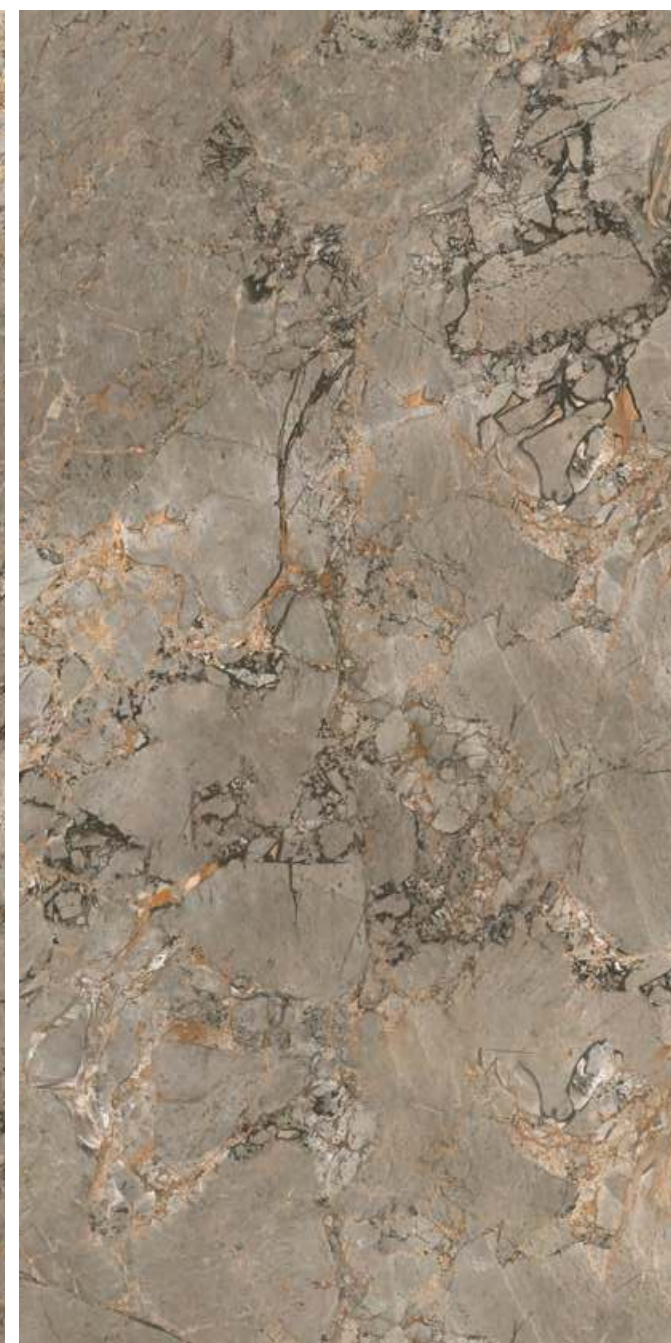

ADMIRAL BROWN

Size:
800x1600mm

Finish:
Glossy

Thickness:
9mm

Random:
04