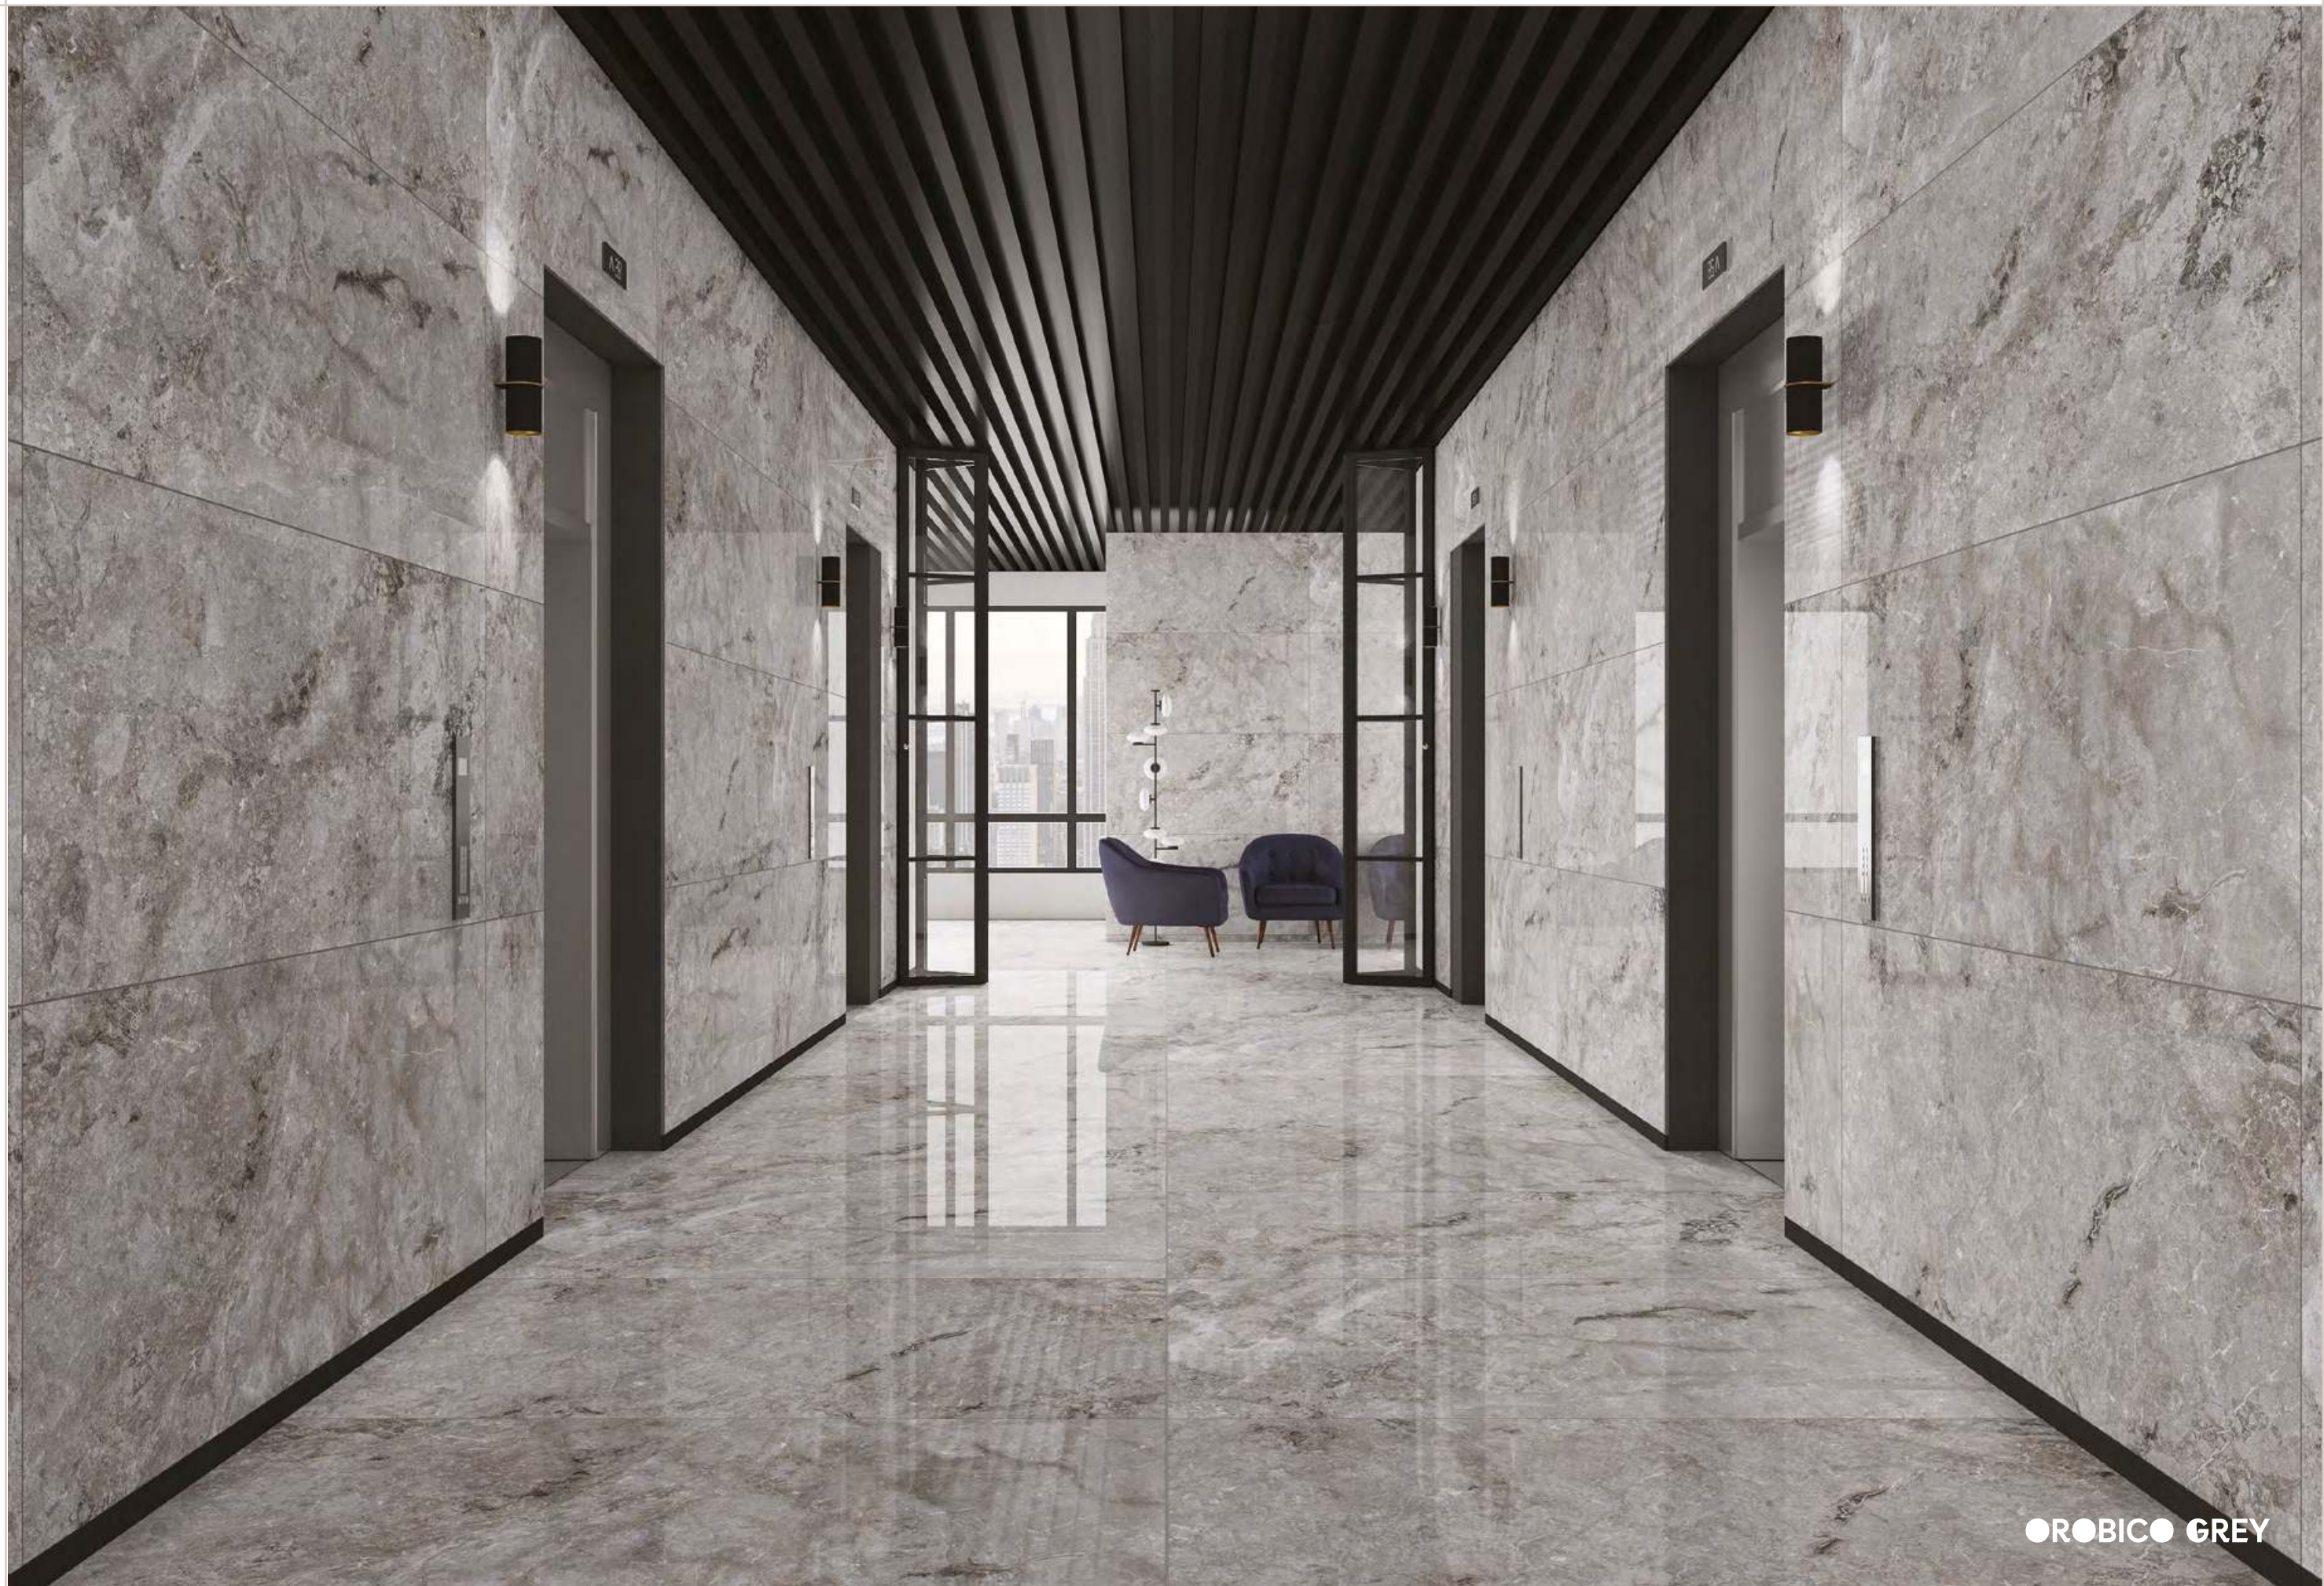

Size:
800x1600mm

Finish:
Glossy

Thickness:
9mm

Random:
04

Keeping
the moment

●ROBICO●

●ROBIC● GREY

Size:
800x1600mm