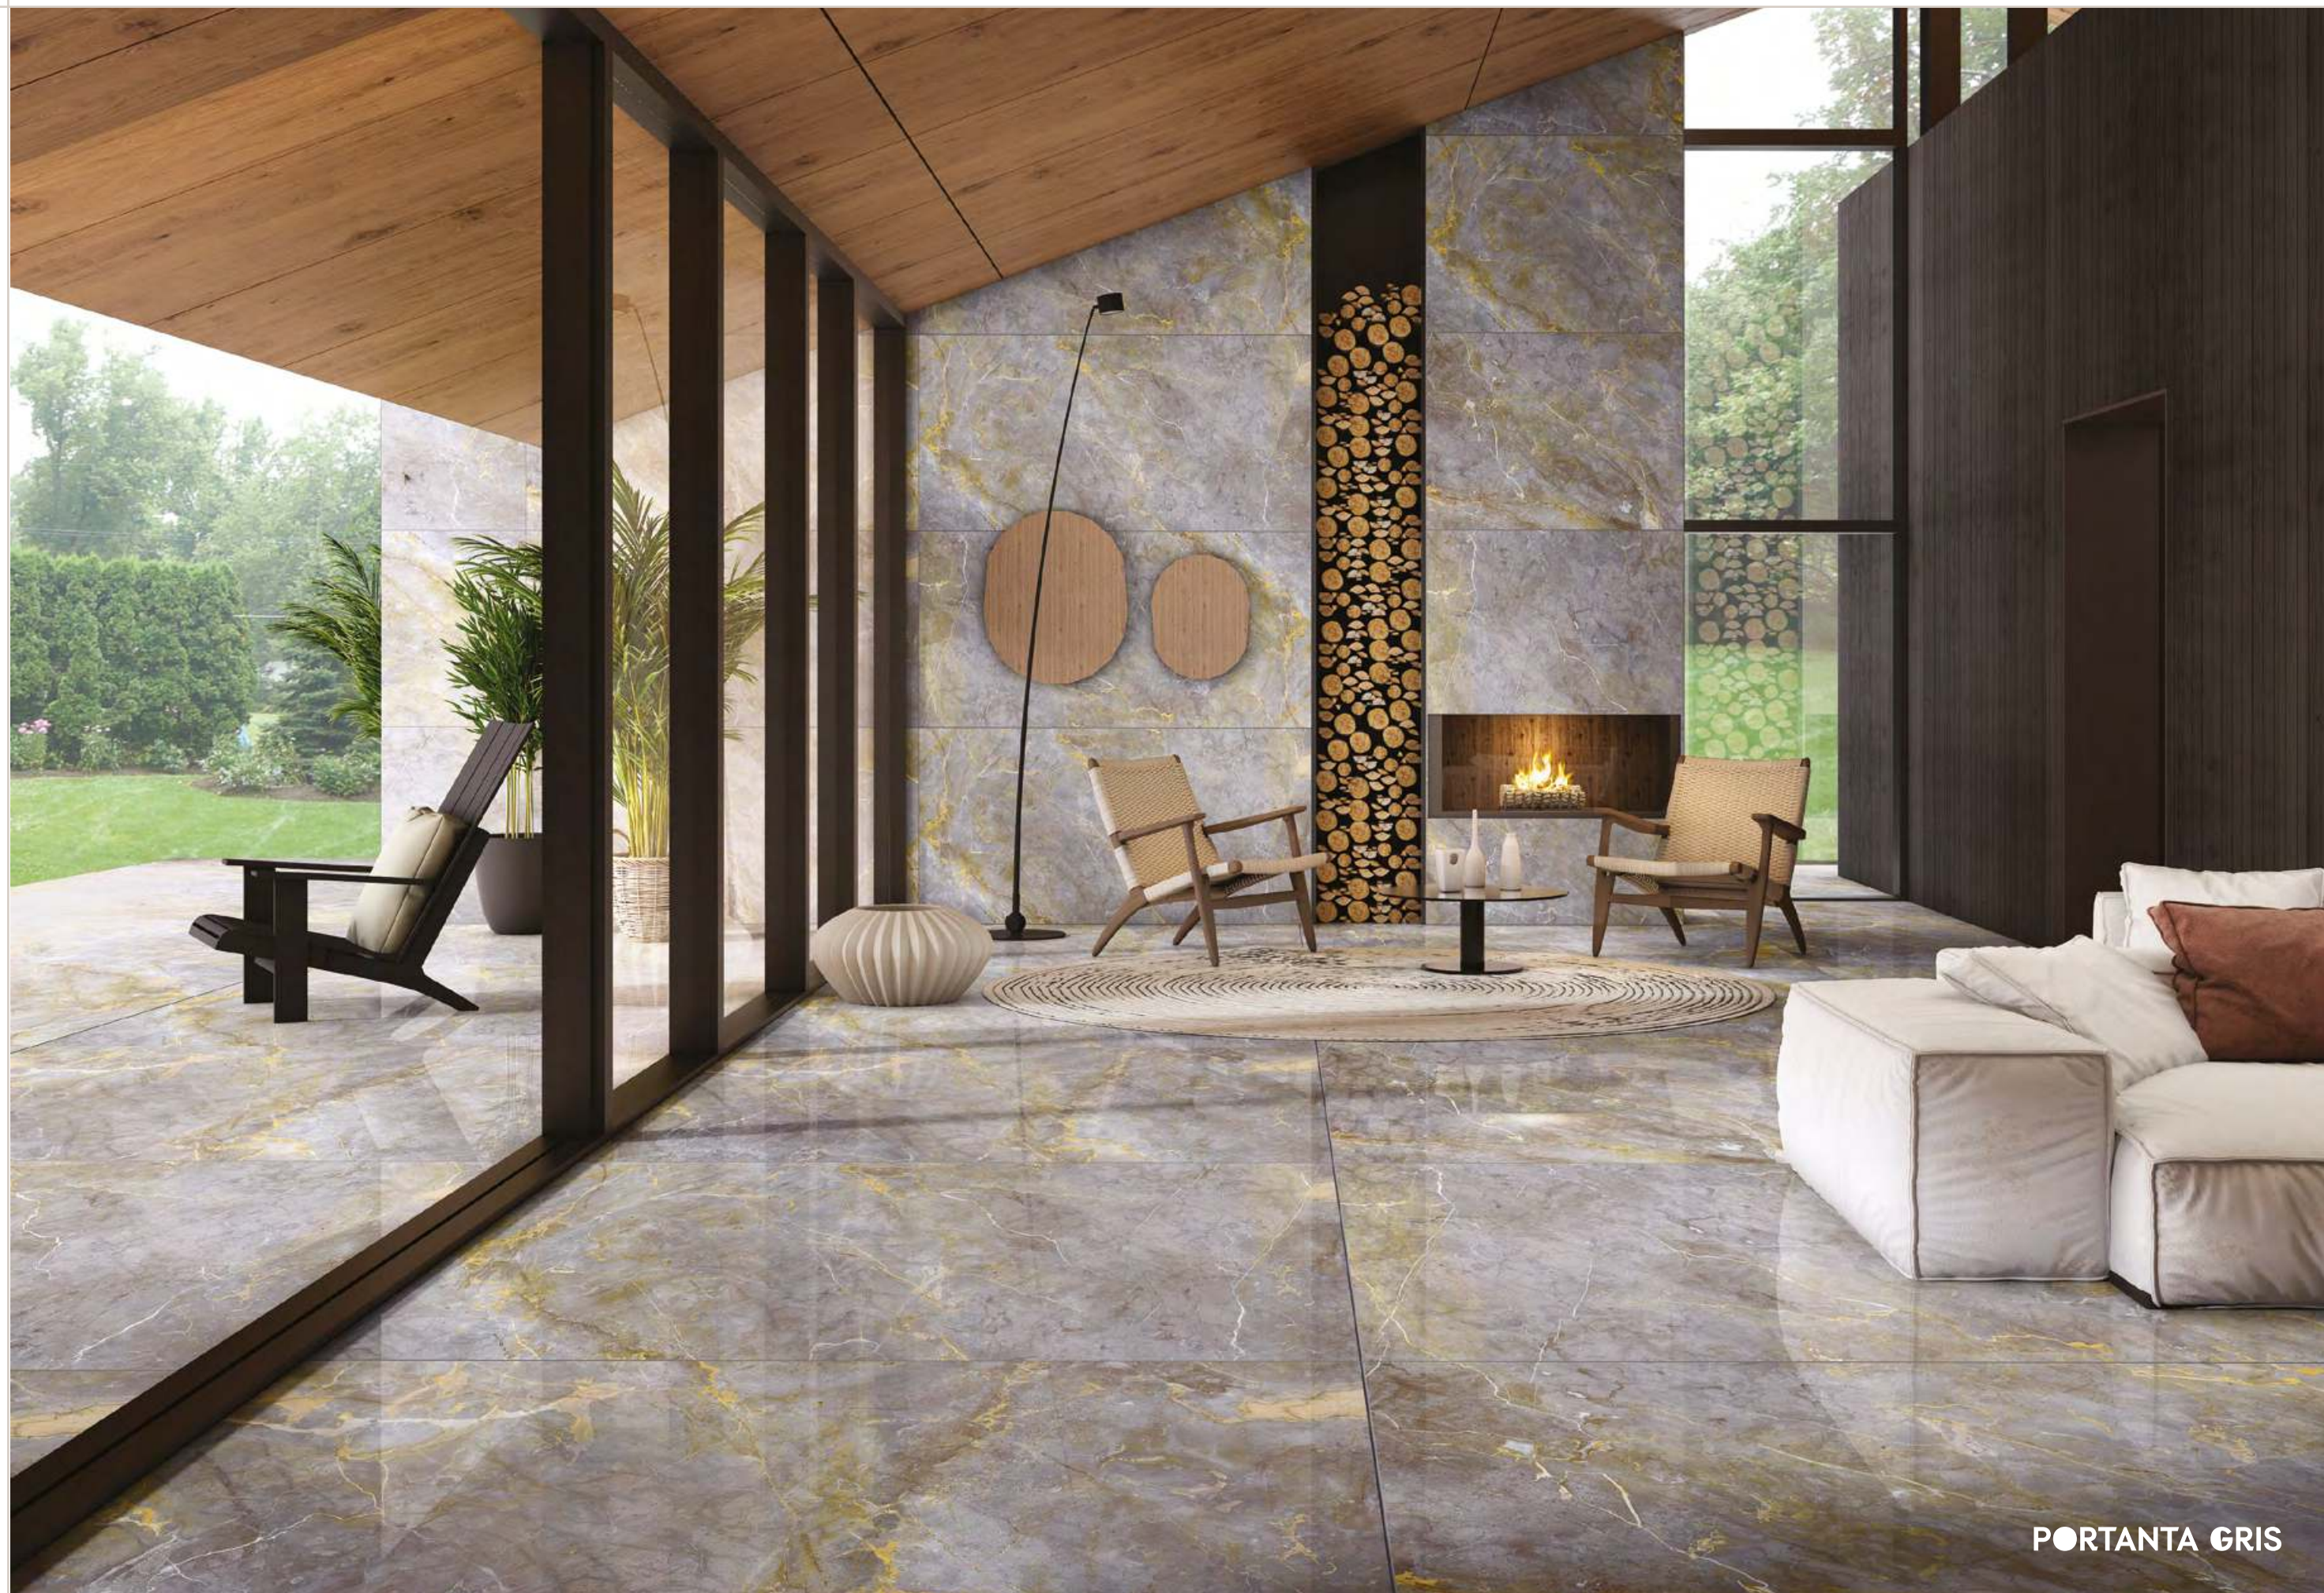

PORTANTA GRIS