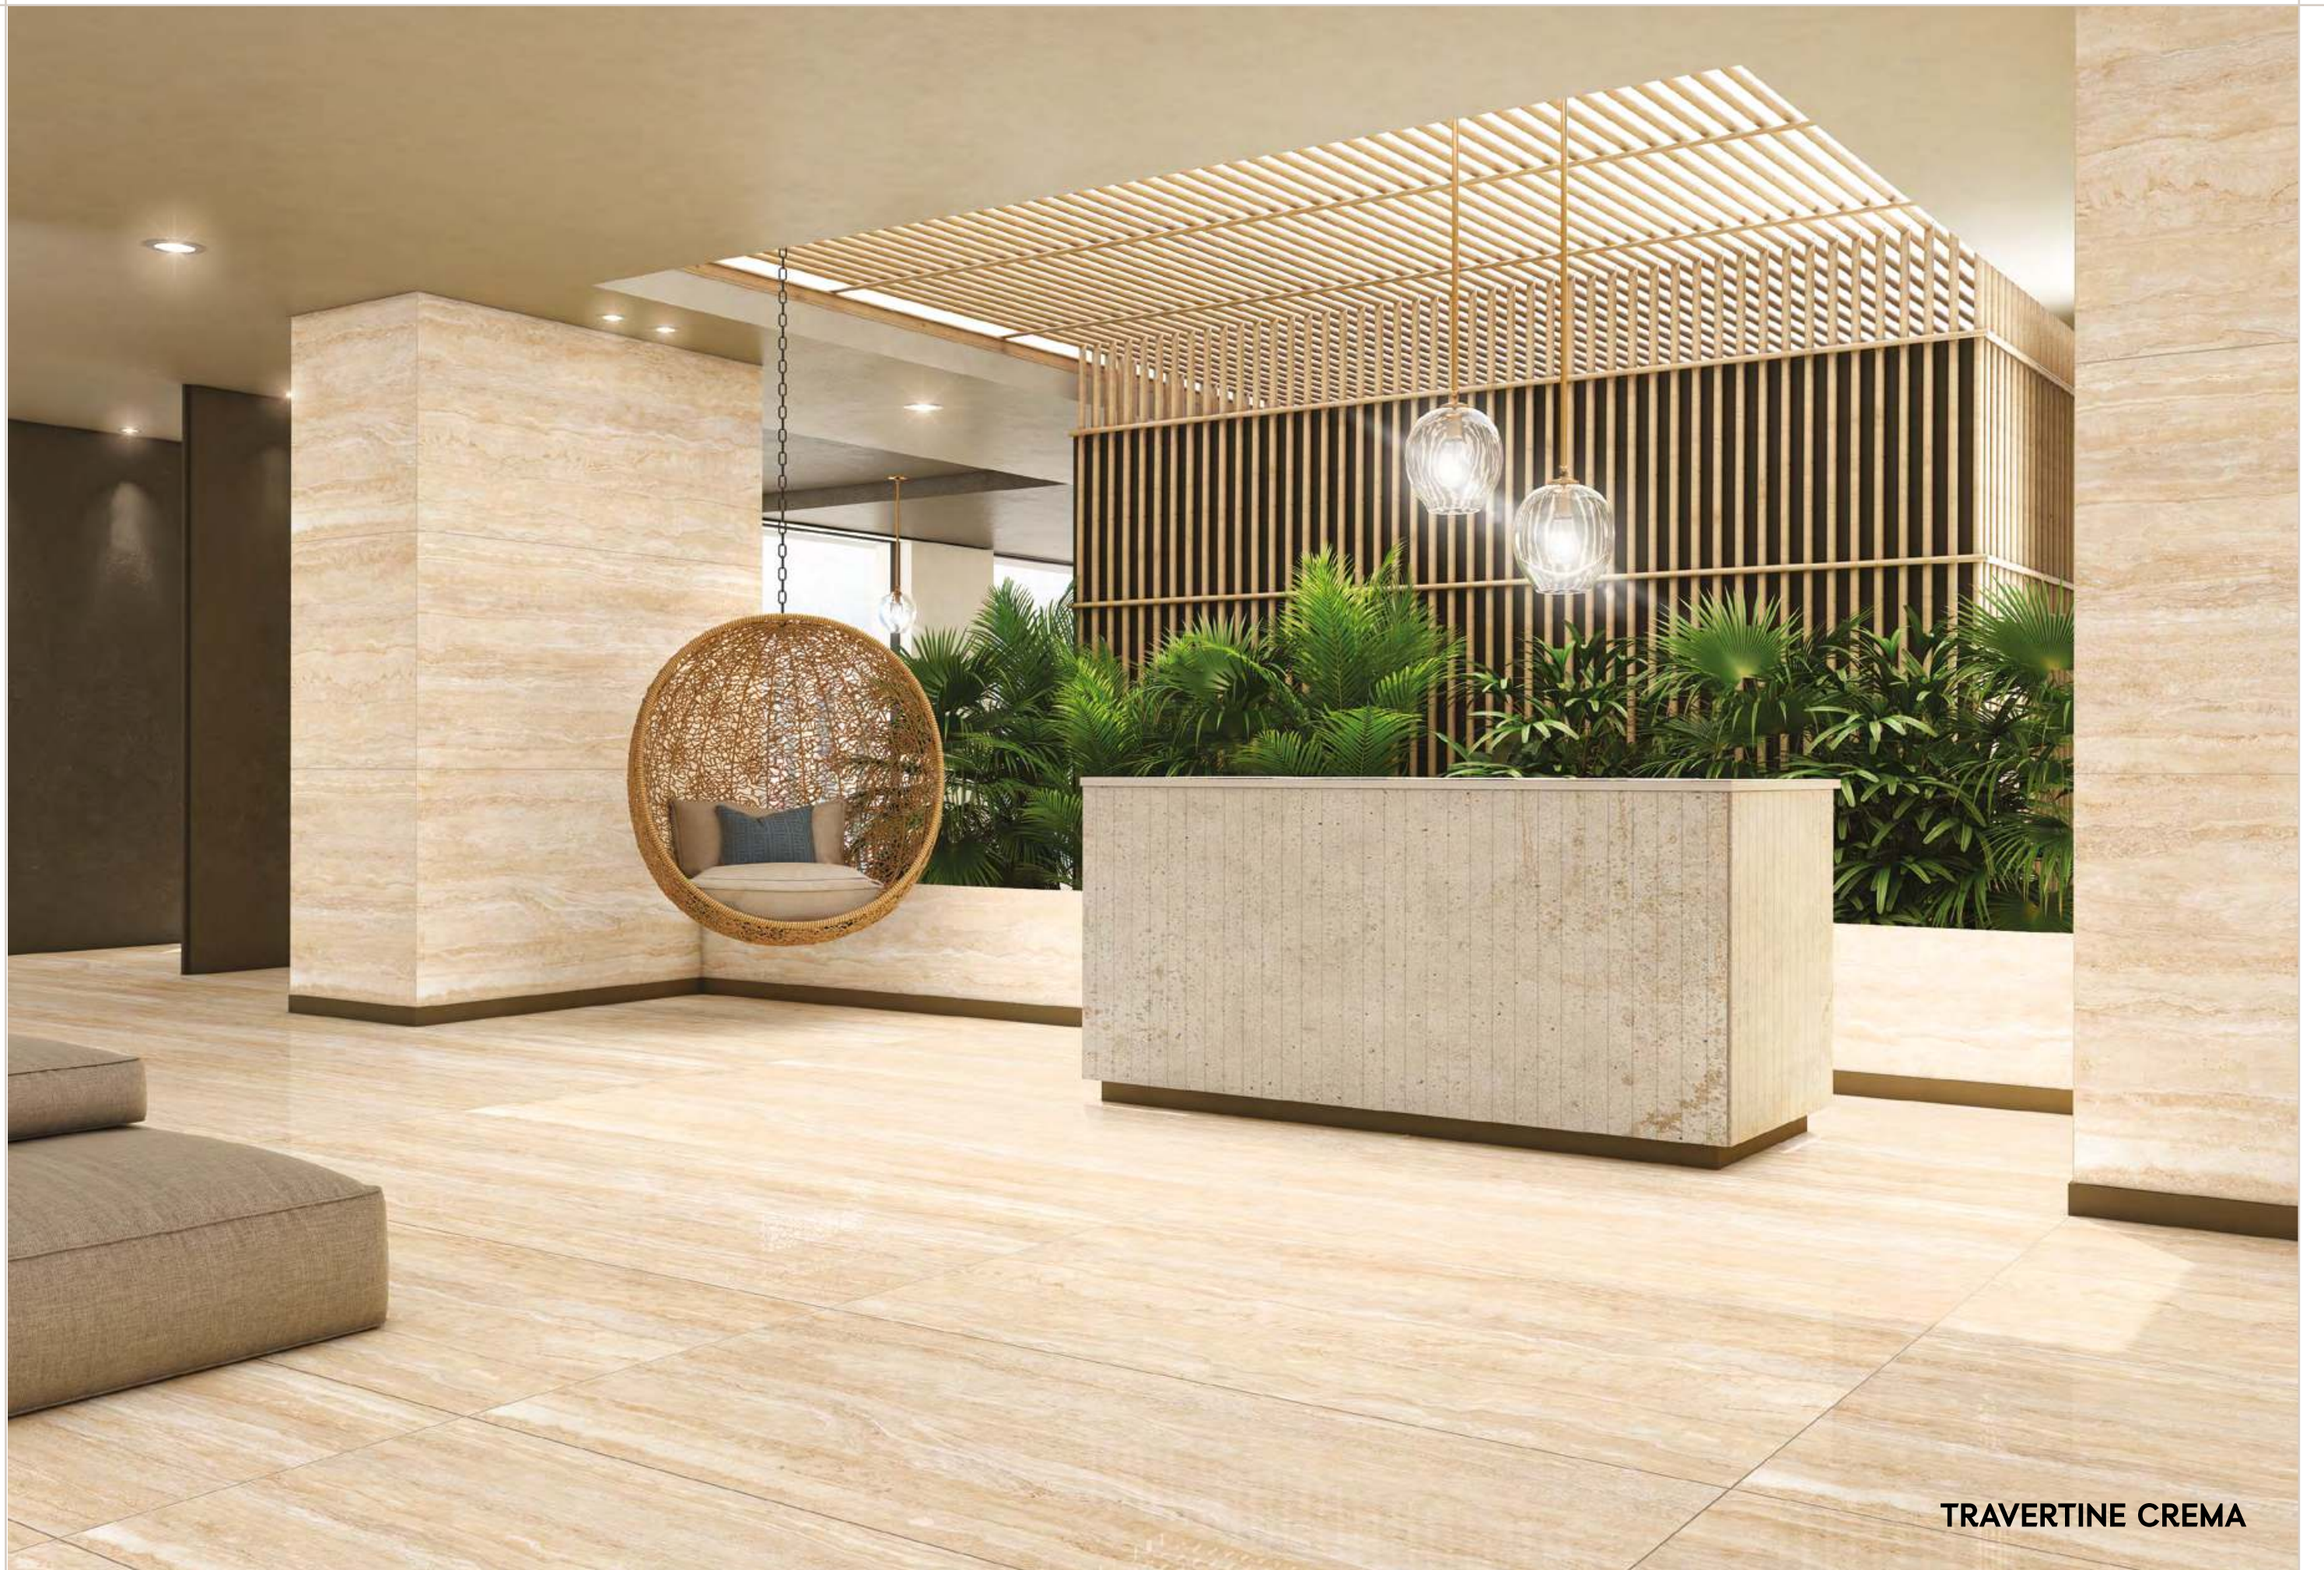

Size:
800x1600mm

Finish:
Glossy

Thickness:
9mm

Random:
04

TRAVERTINE

*Instruction
of beauty*

TRAVERTINE CREMA

TRAVERTINE CREMA