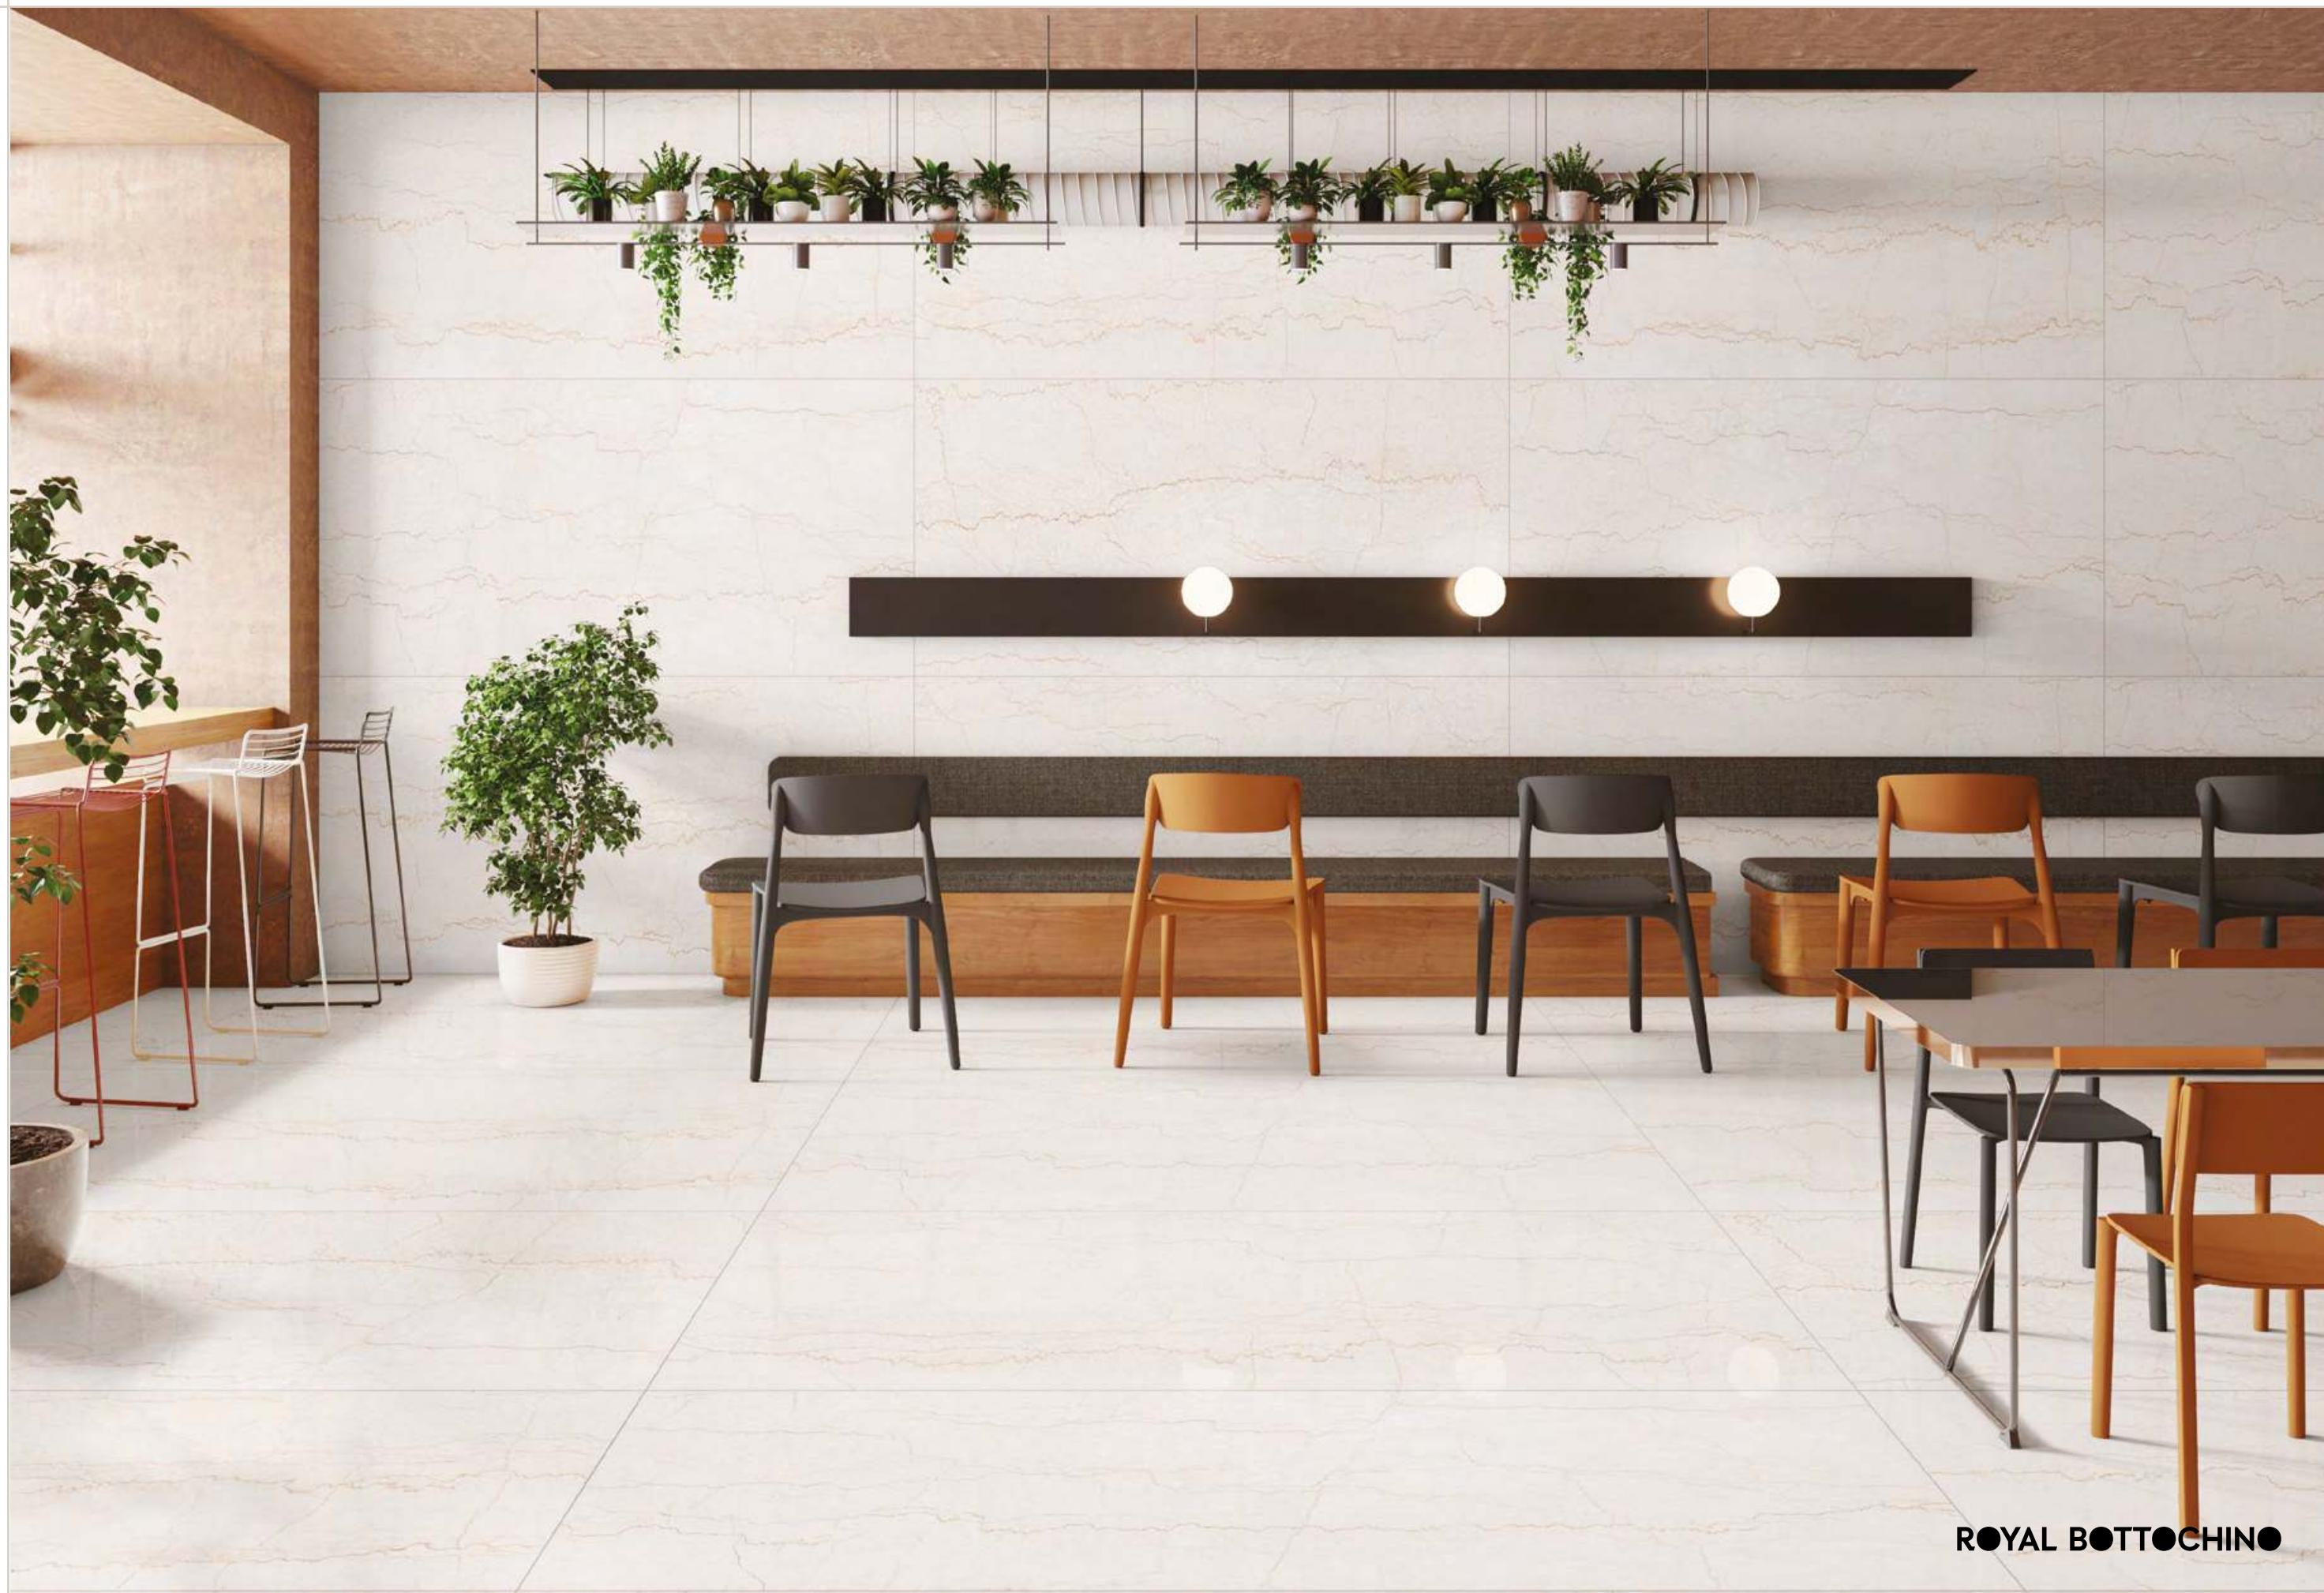

Finish:
Glossy

Thickness:
9mm

Random:
04

*Classic
yet timeless*

ROYAL

ROYAL BOTTOCHINO

Size:
800x1600mm

Finish:
Glossy