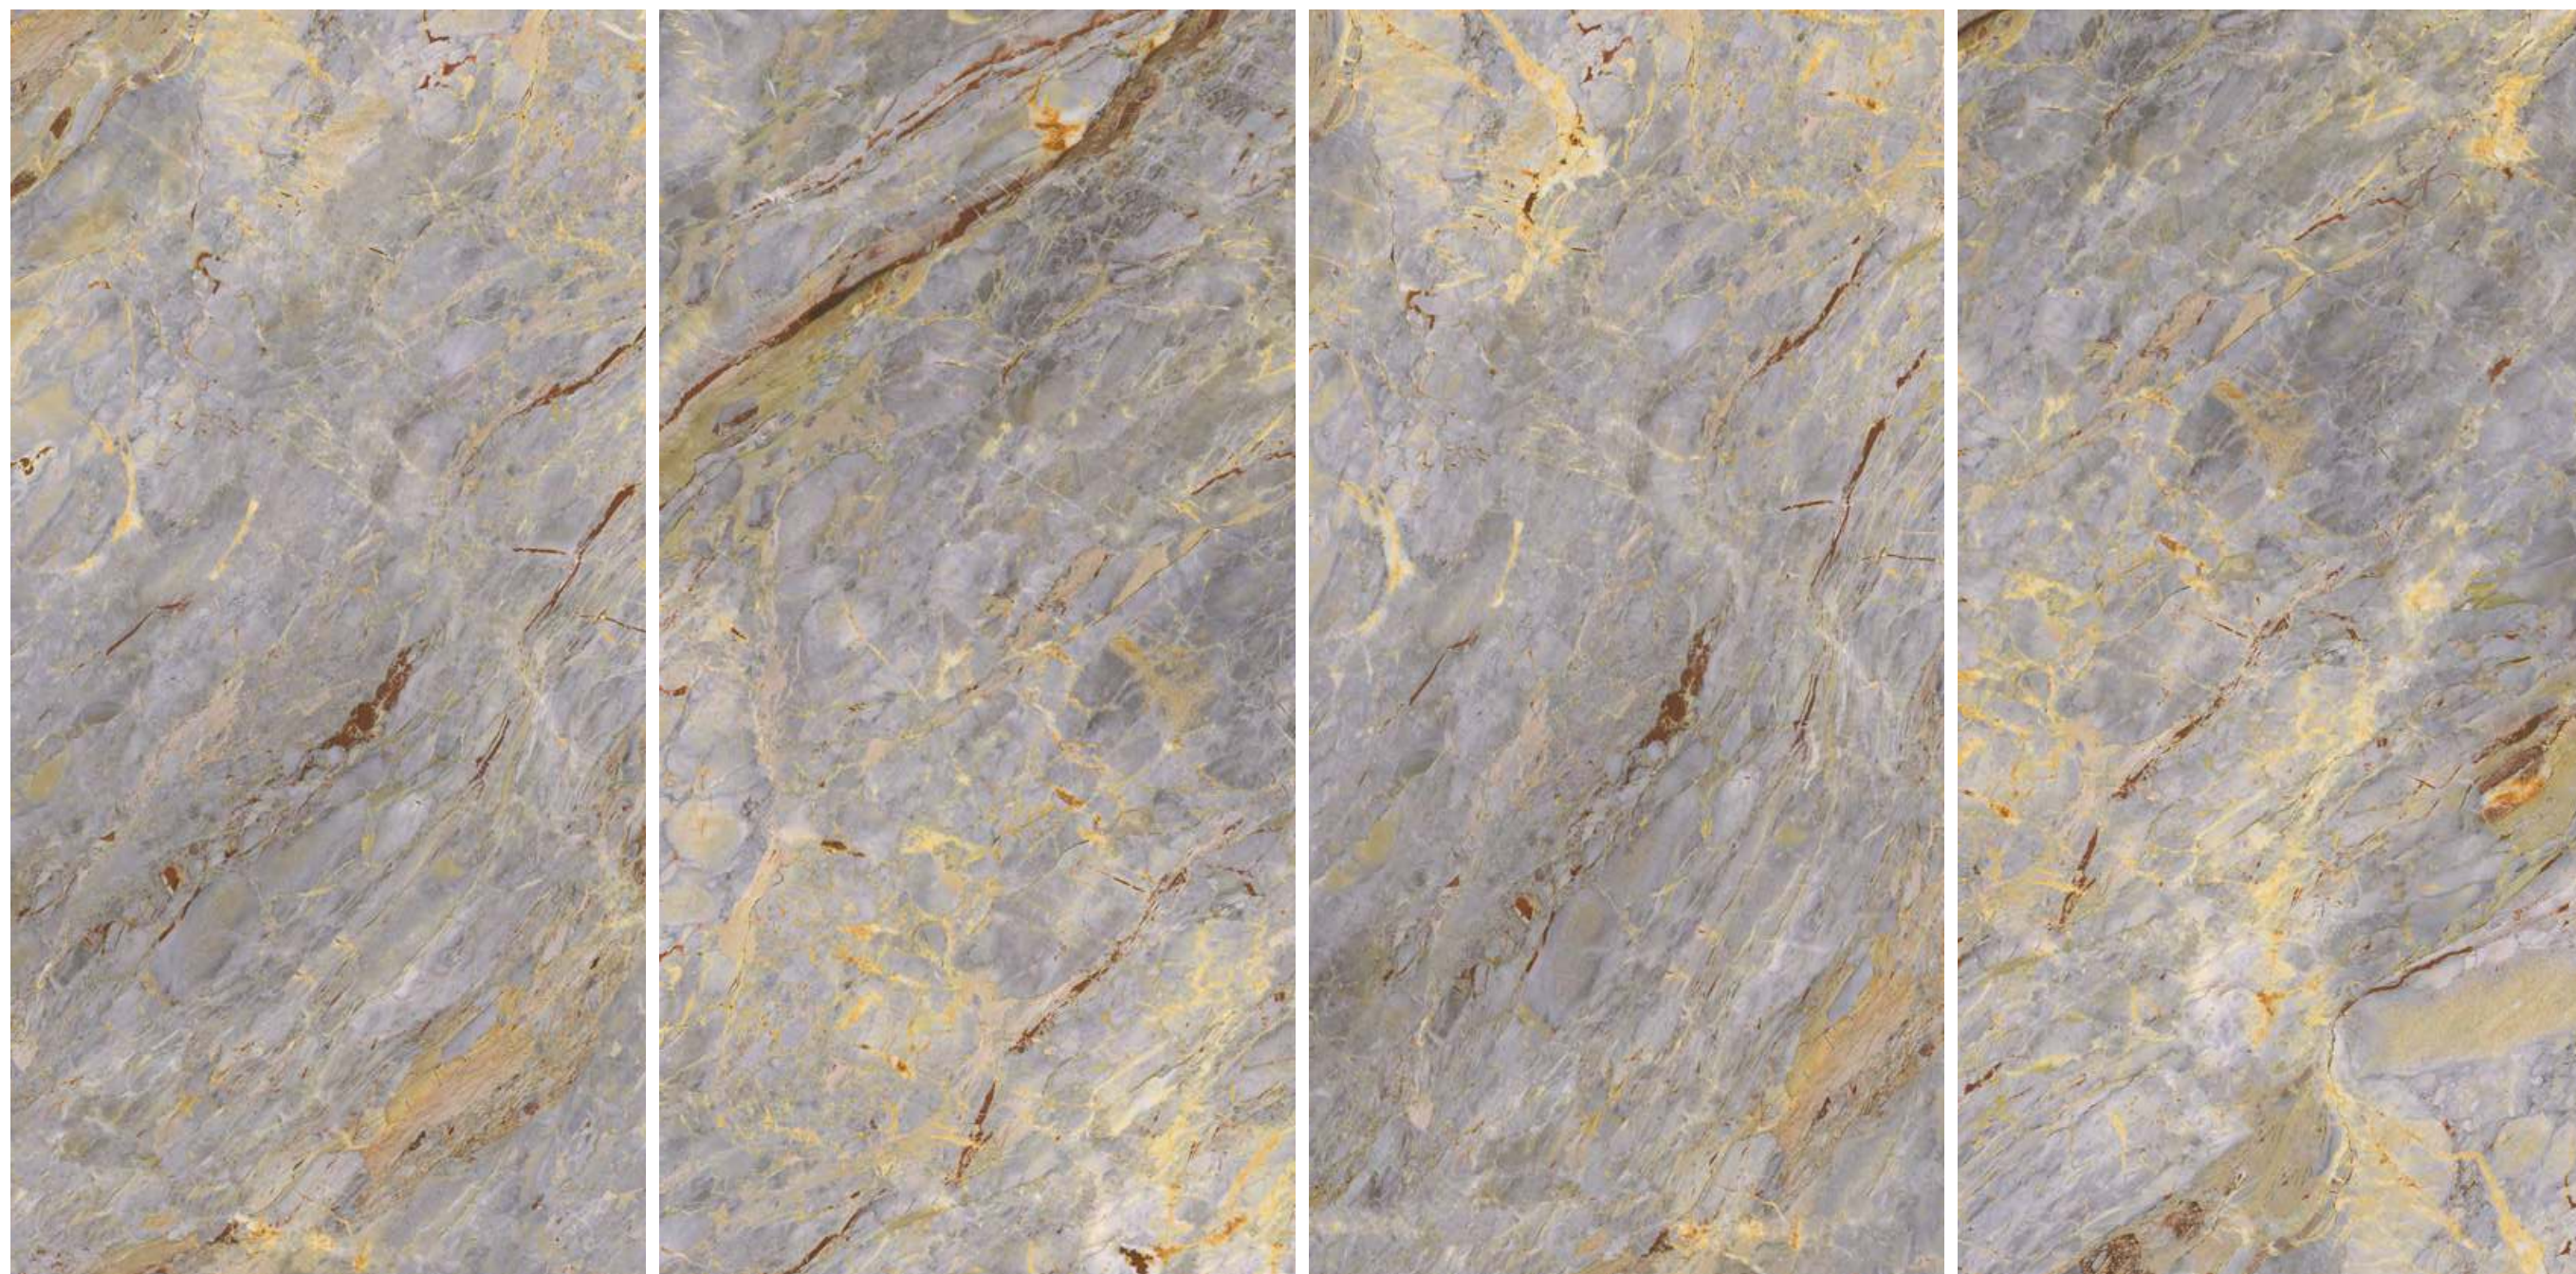

Thickness:
9mm

Random:
04

*Minimal
and exclusive*

SARREN

SARREN COLLIN GREY

SARREN COLLIN GREY

Size:
800x1600mm

Finish:
Glossy