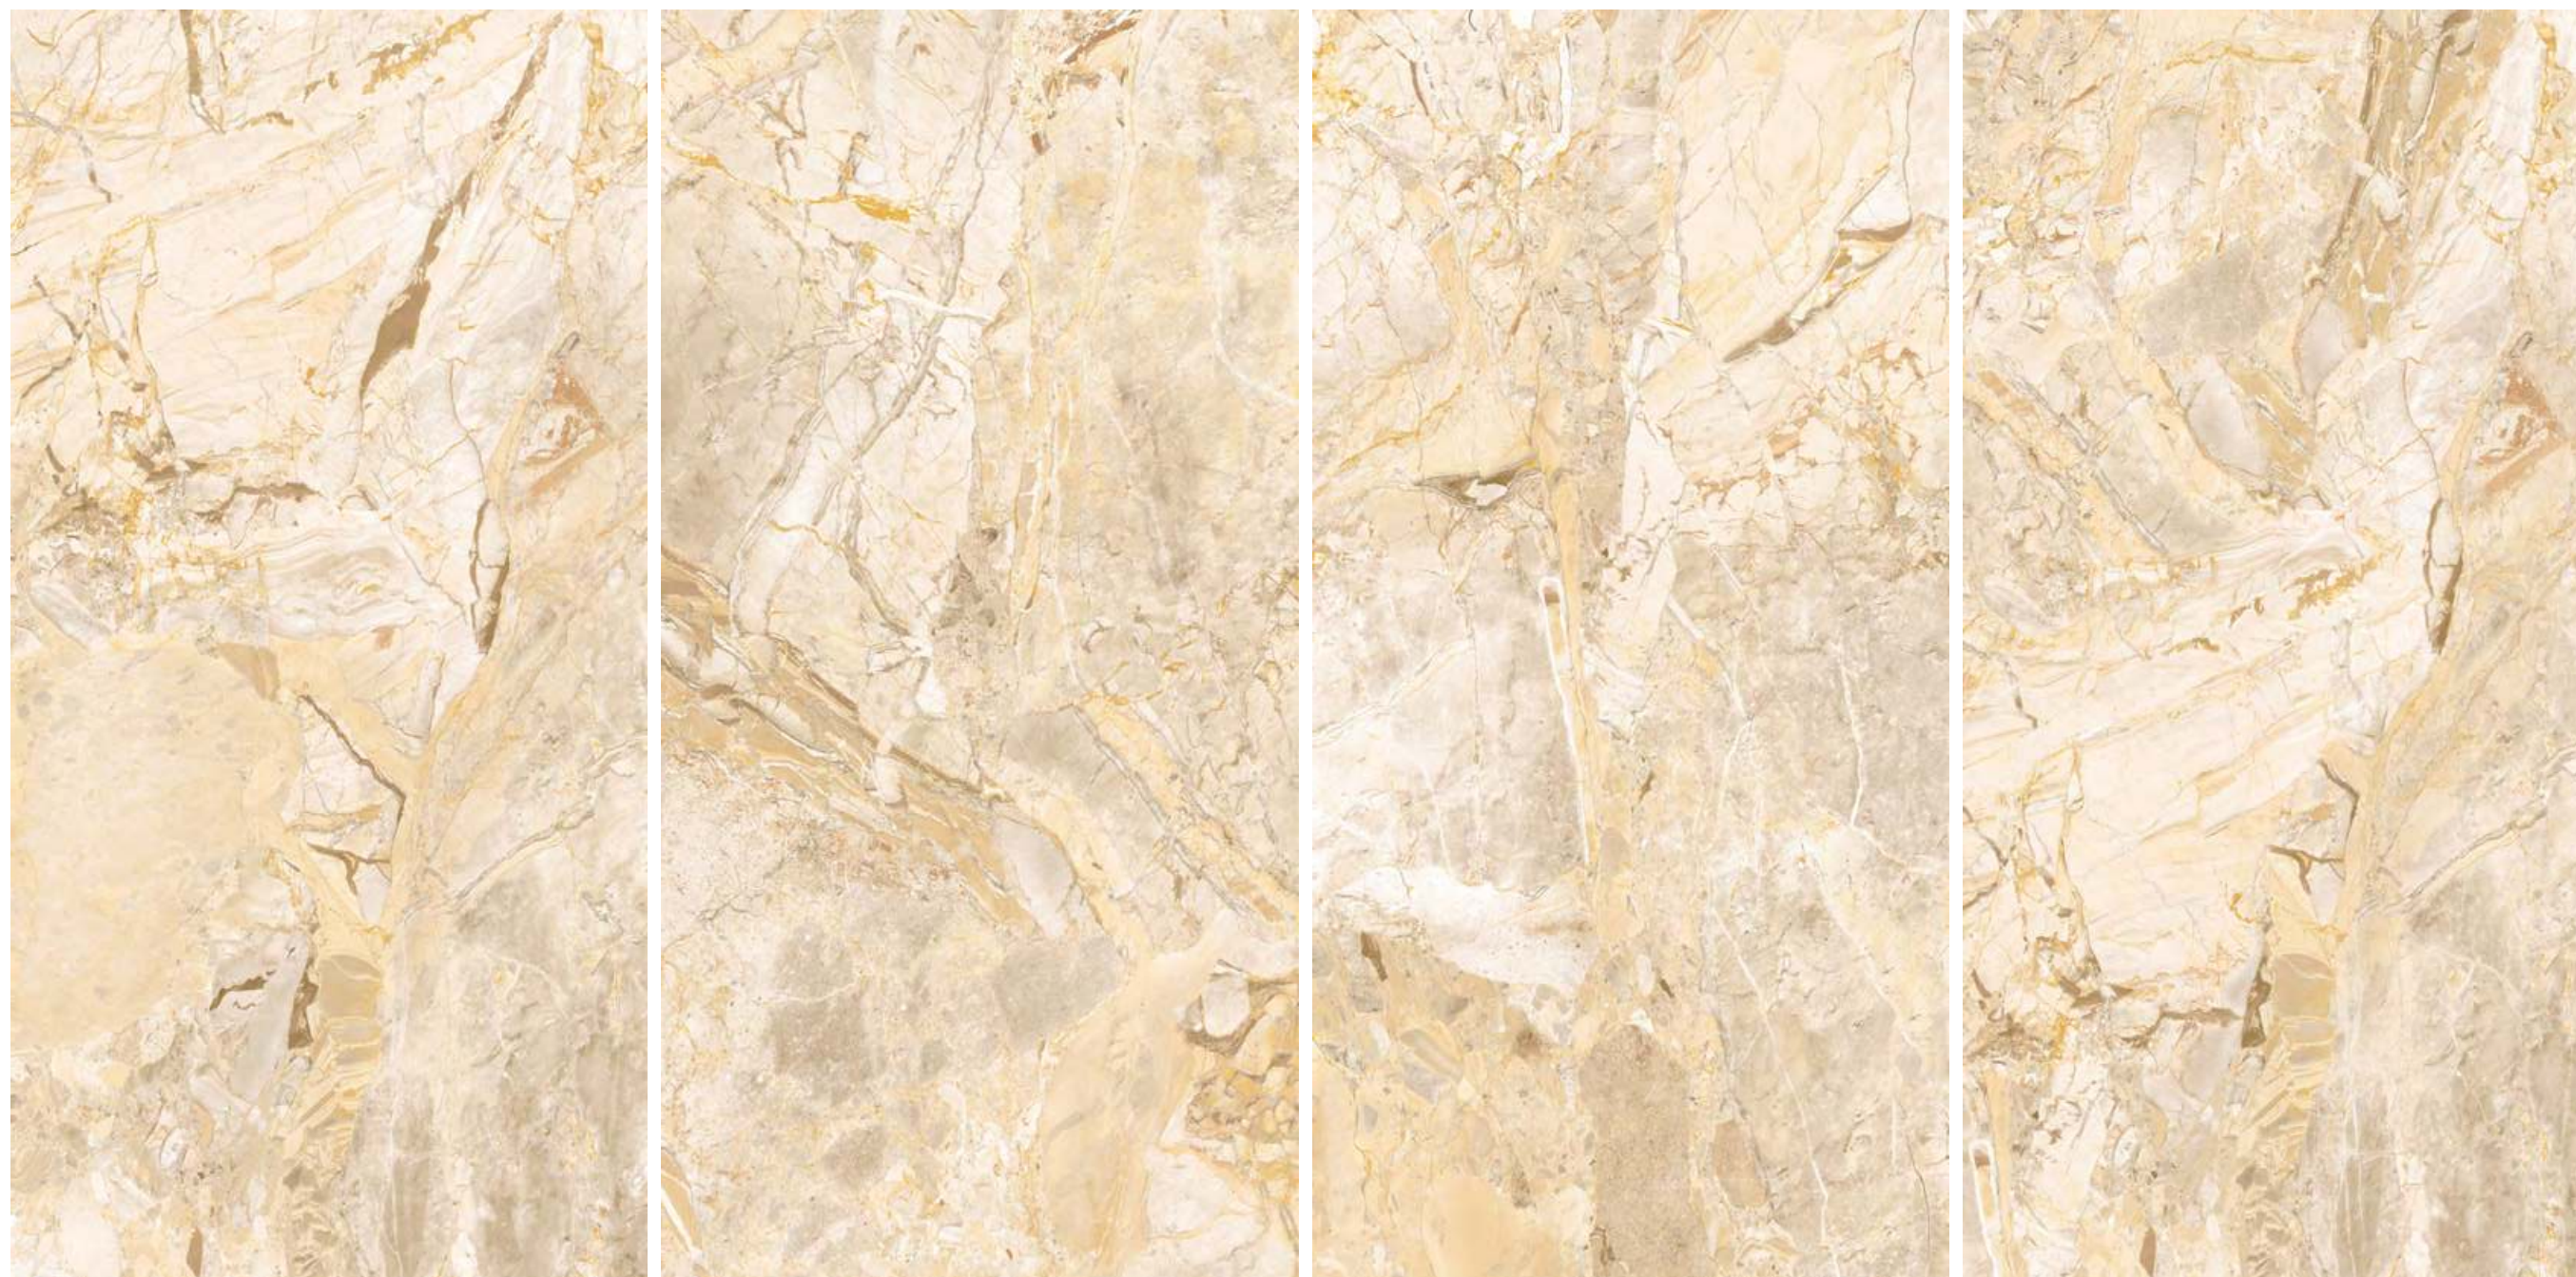

●PERA FANTASTIC● BROWN

●PERA FANTASTIC● BROWN

Size:
800x1600mm

Finish:
Glossy

Thickness:
9mm

Random:
04

●PERA FANTASTIC● BEIGE

● **OPERA FANTASTIC** ● **BEIGE**