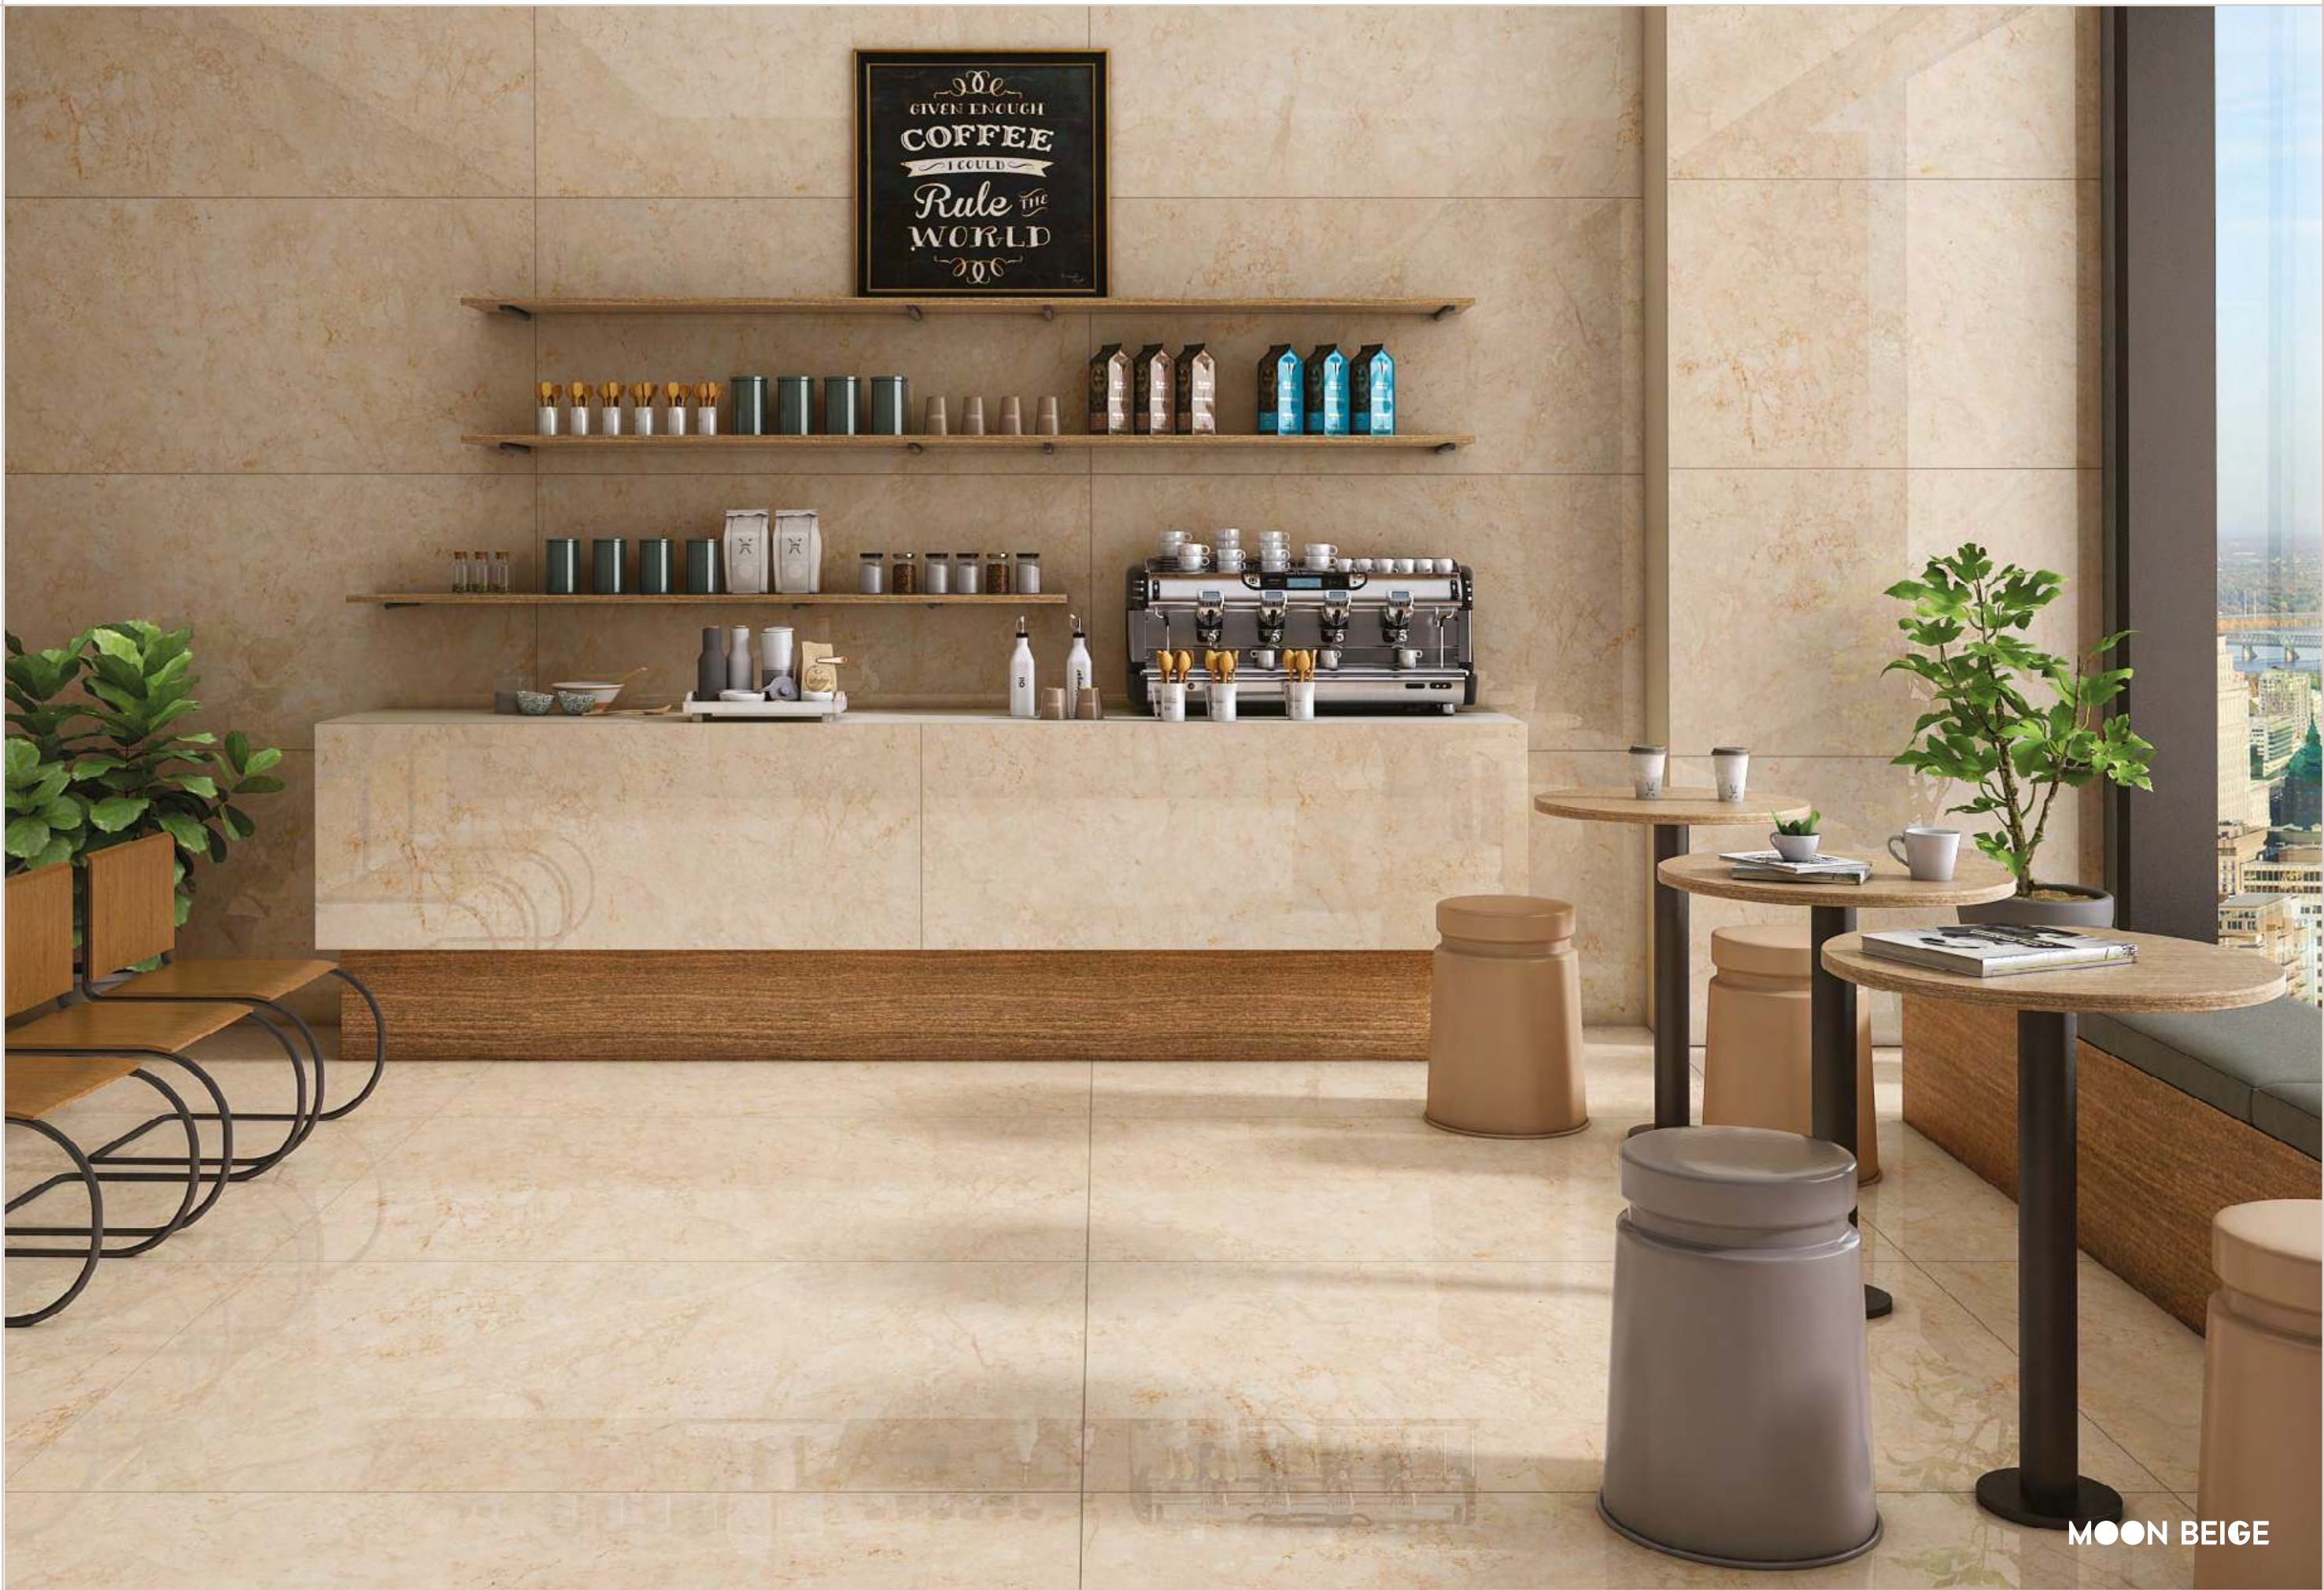

Size:
800x1600mm

Finish:
Glossy

Thickness:
9mm

Random:
04

MOON

Portrait of Spaces

☺
GIVEN ENOUGH
COFFEE
I COULD
Rule THE
WORLD
☺

MOON BEIGE