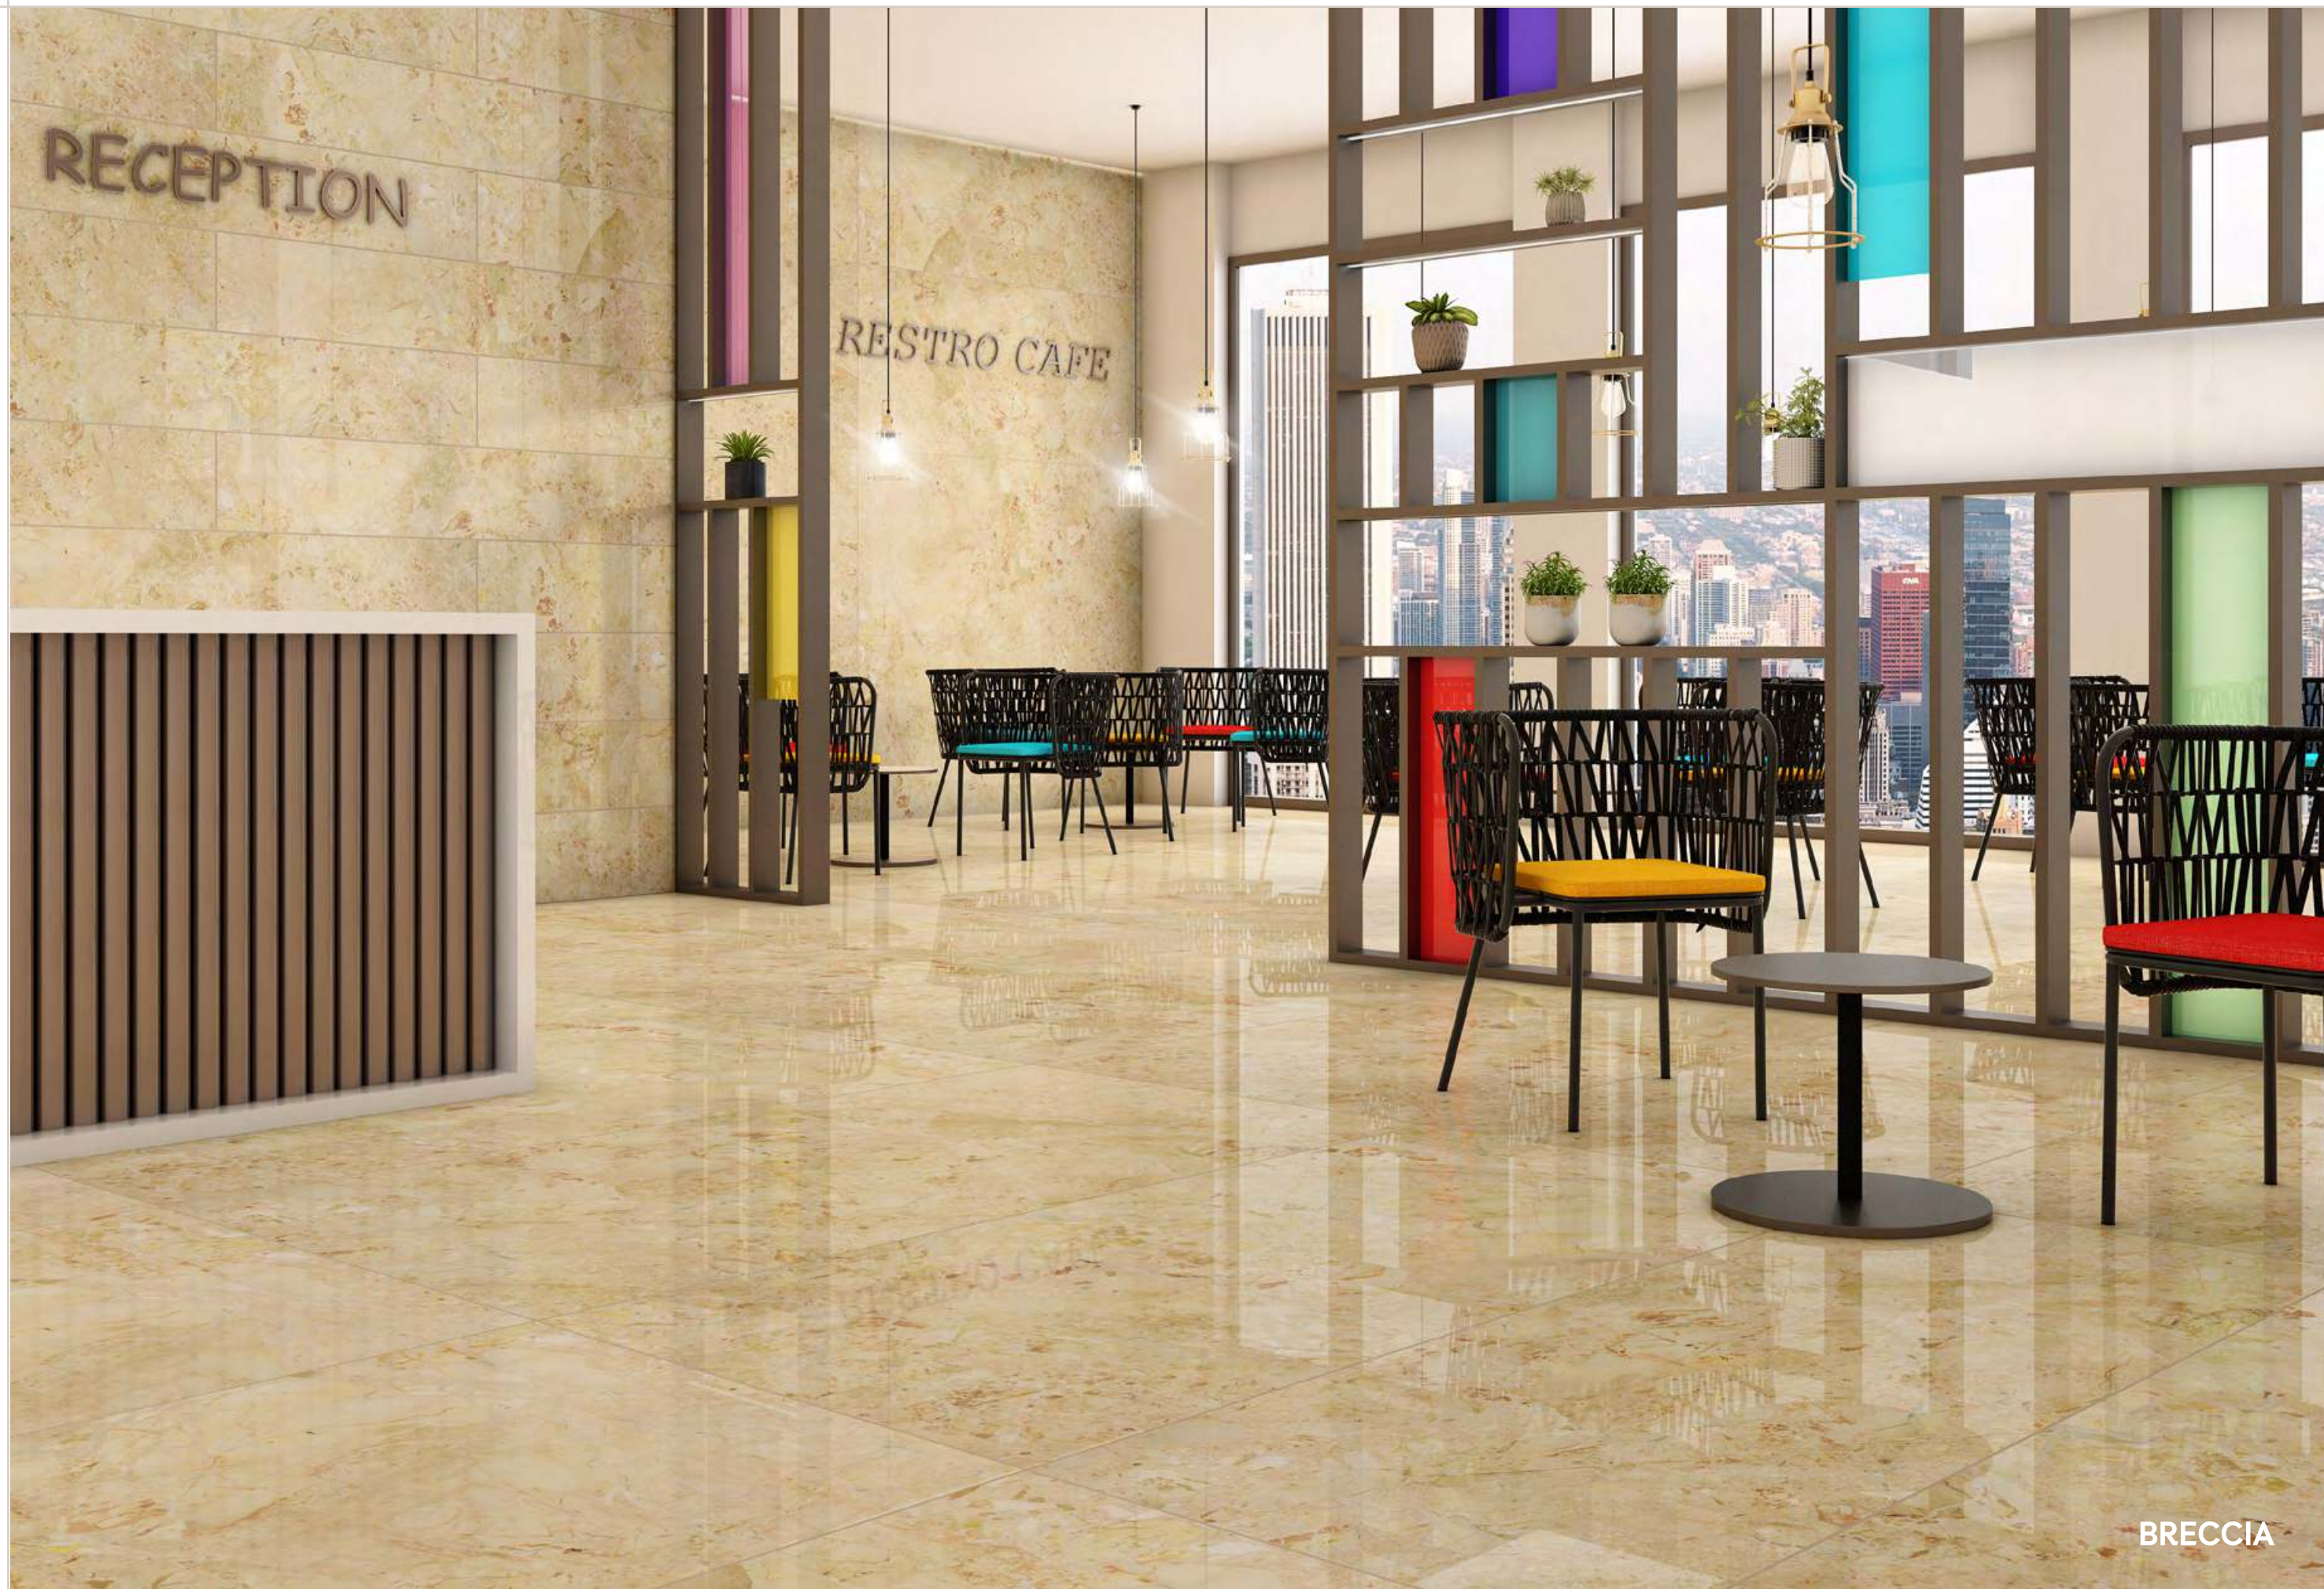

Eye
Catching

BRACCIA

RECEPTION

RESTRO CAFE

BRECCIA

BRECCIA

Size:
800x1600mm

Finish:
Glossy