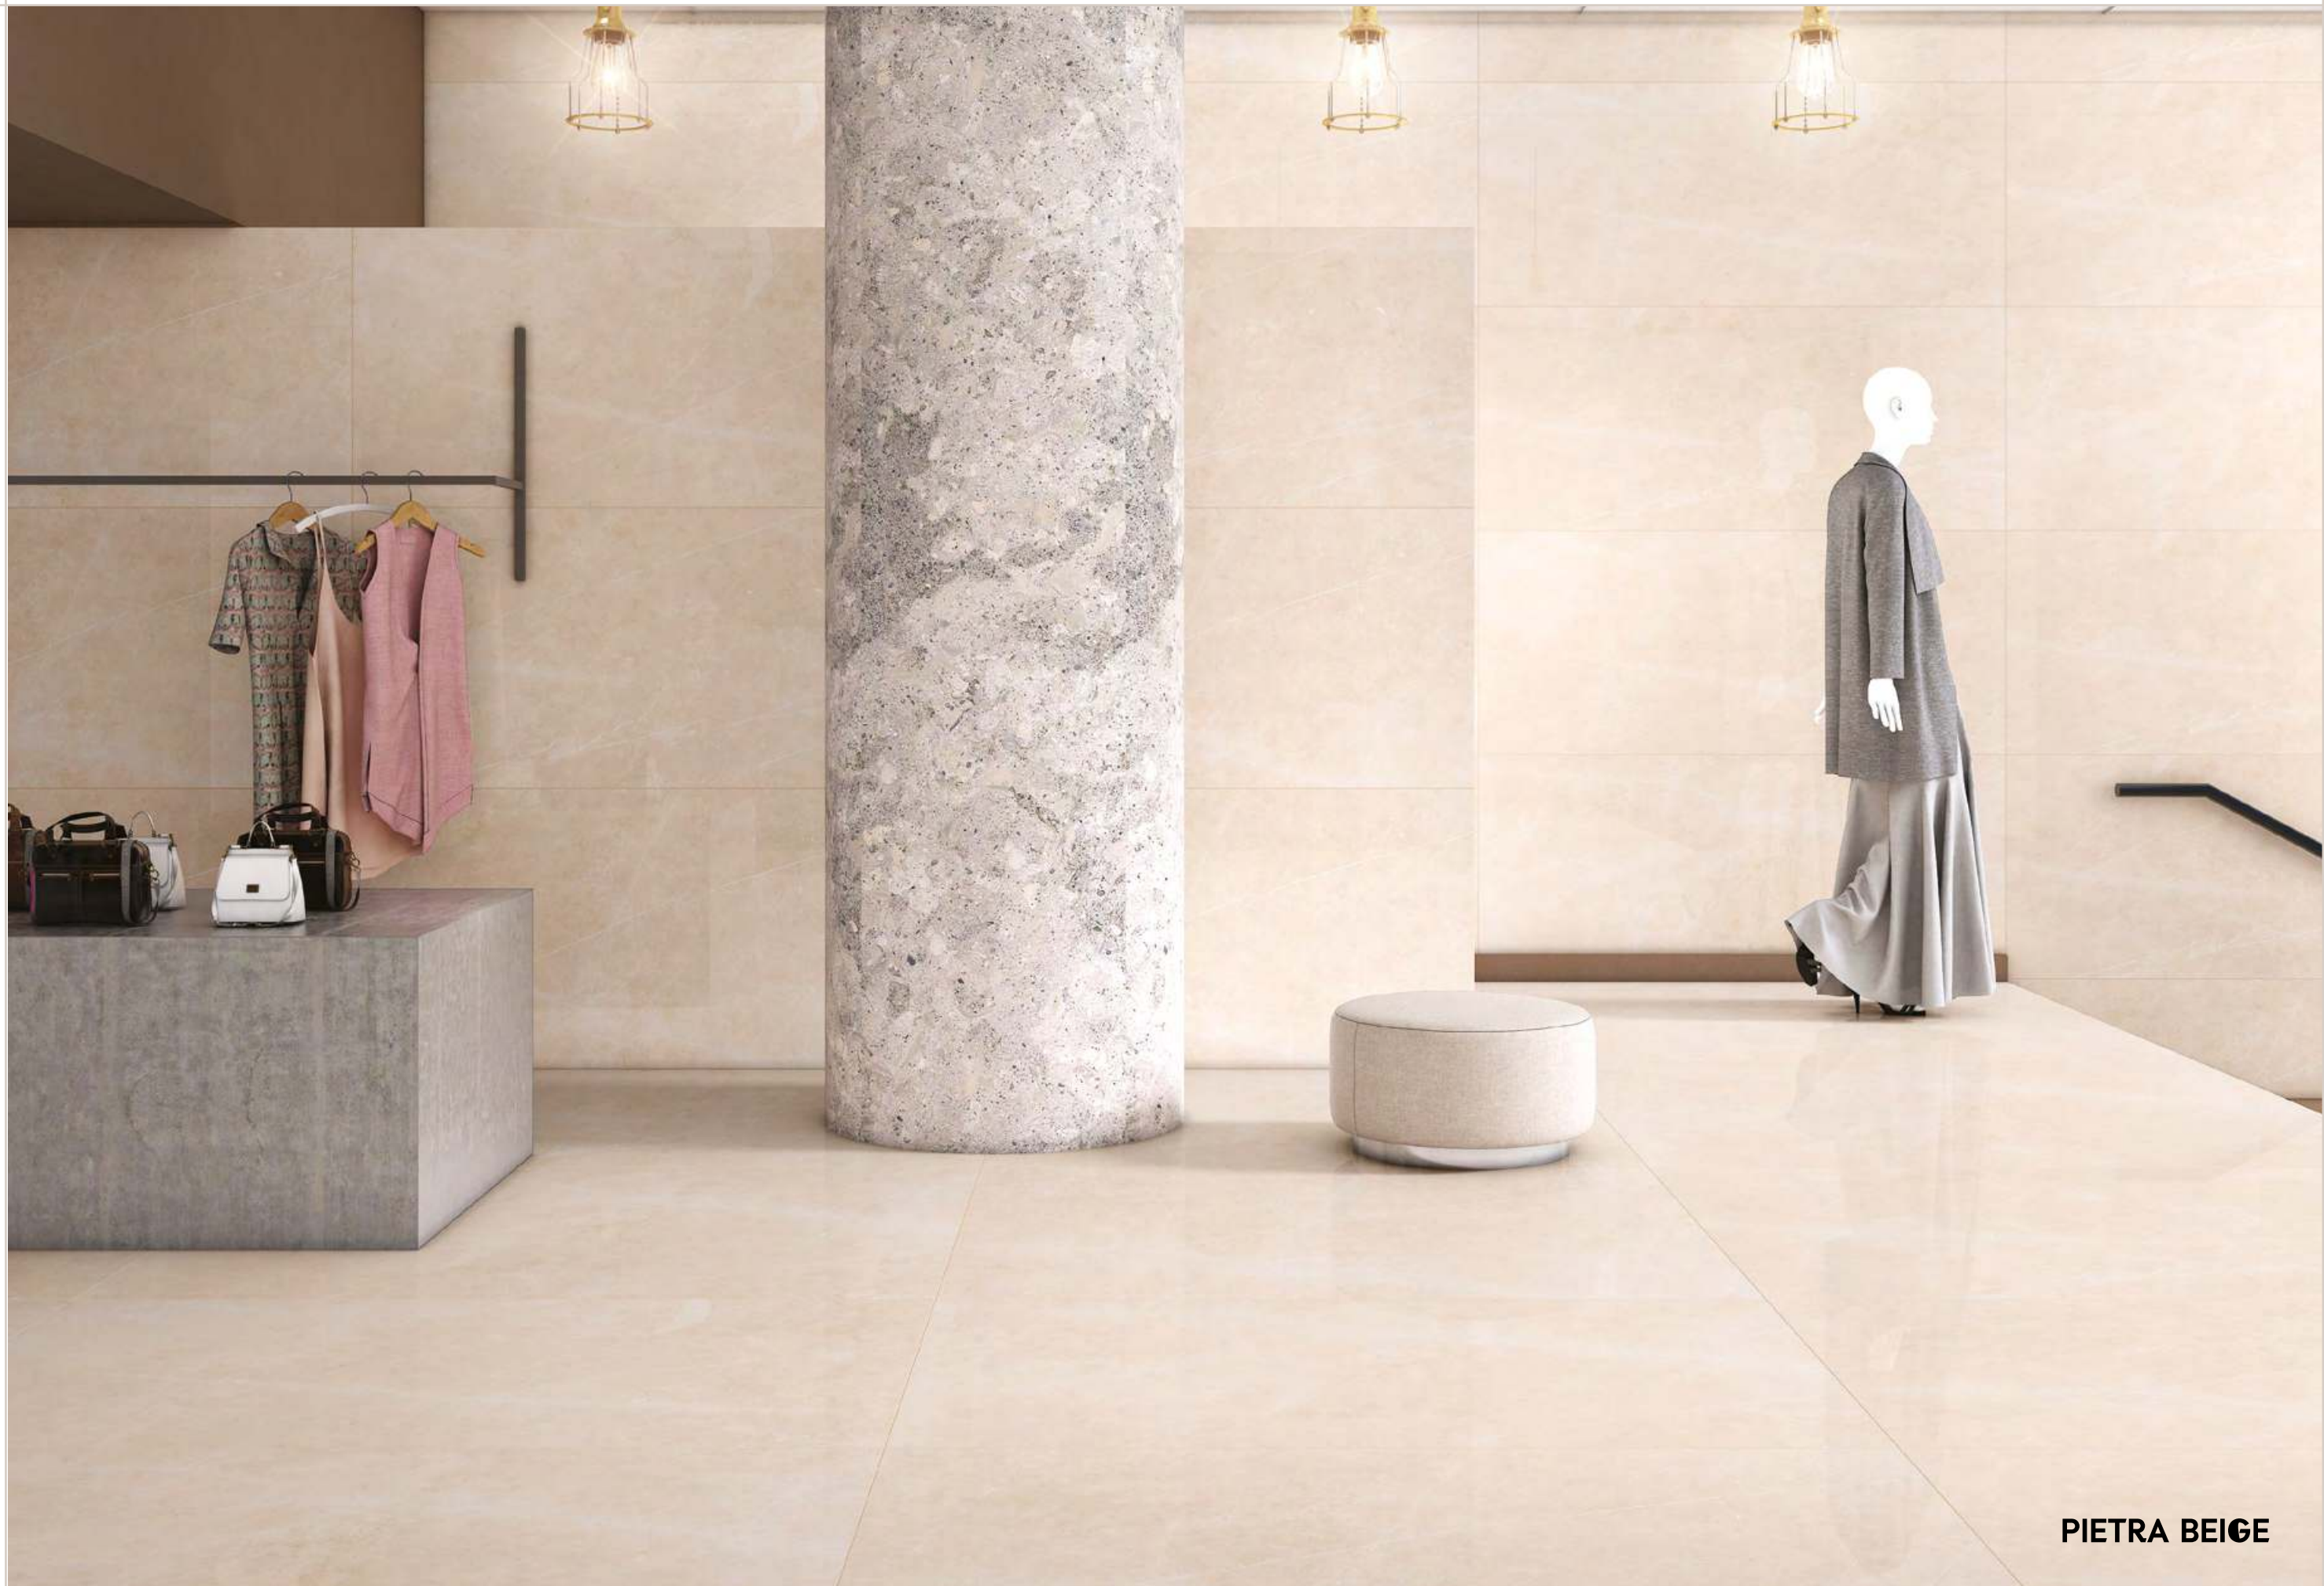

PENGUIN WHITE

Size:
800x1600mm

Finish:
Glossy

Thickness:
9mm

Random:
04

PIETRA

Core About
Ordinary

PIETRA BEIGE