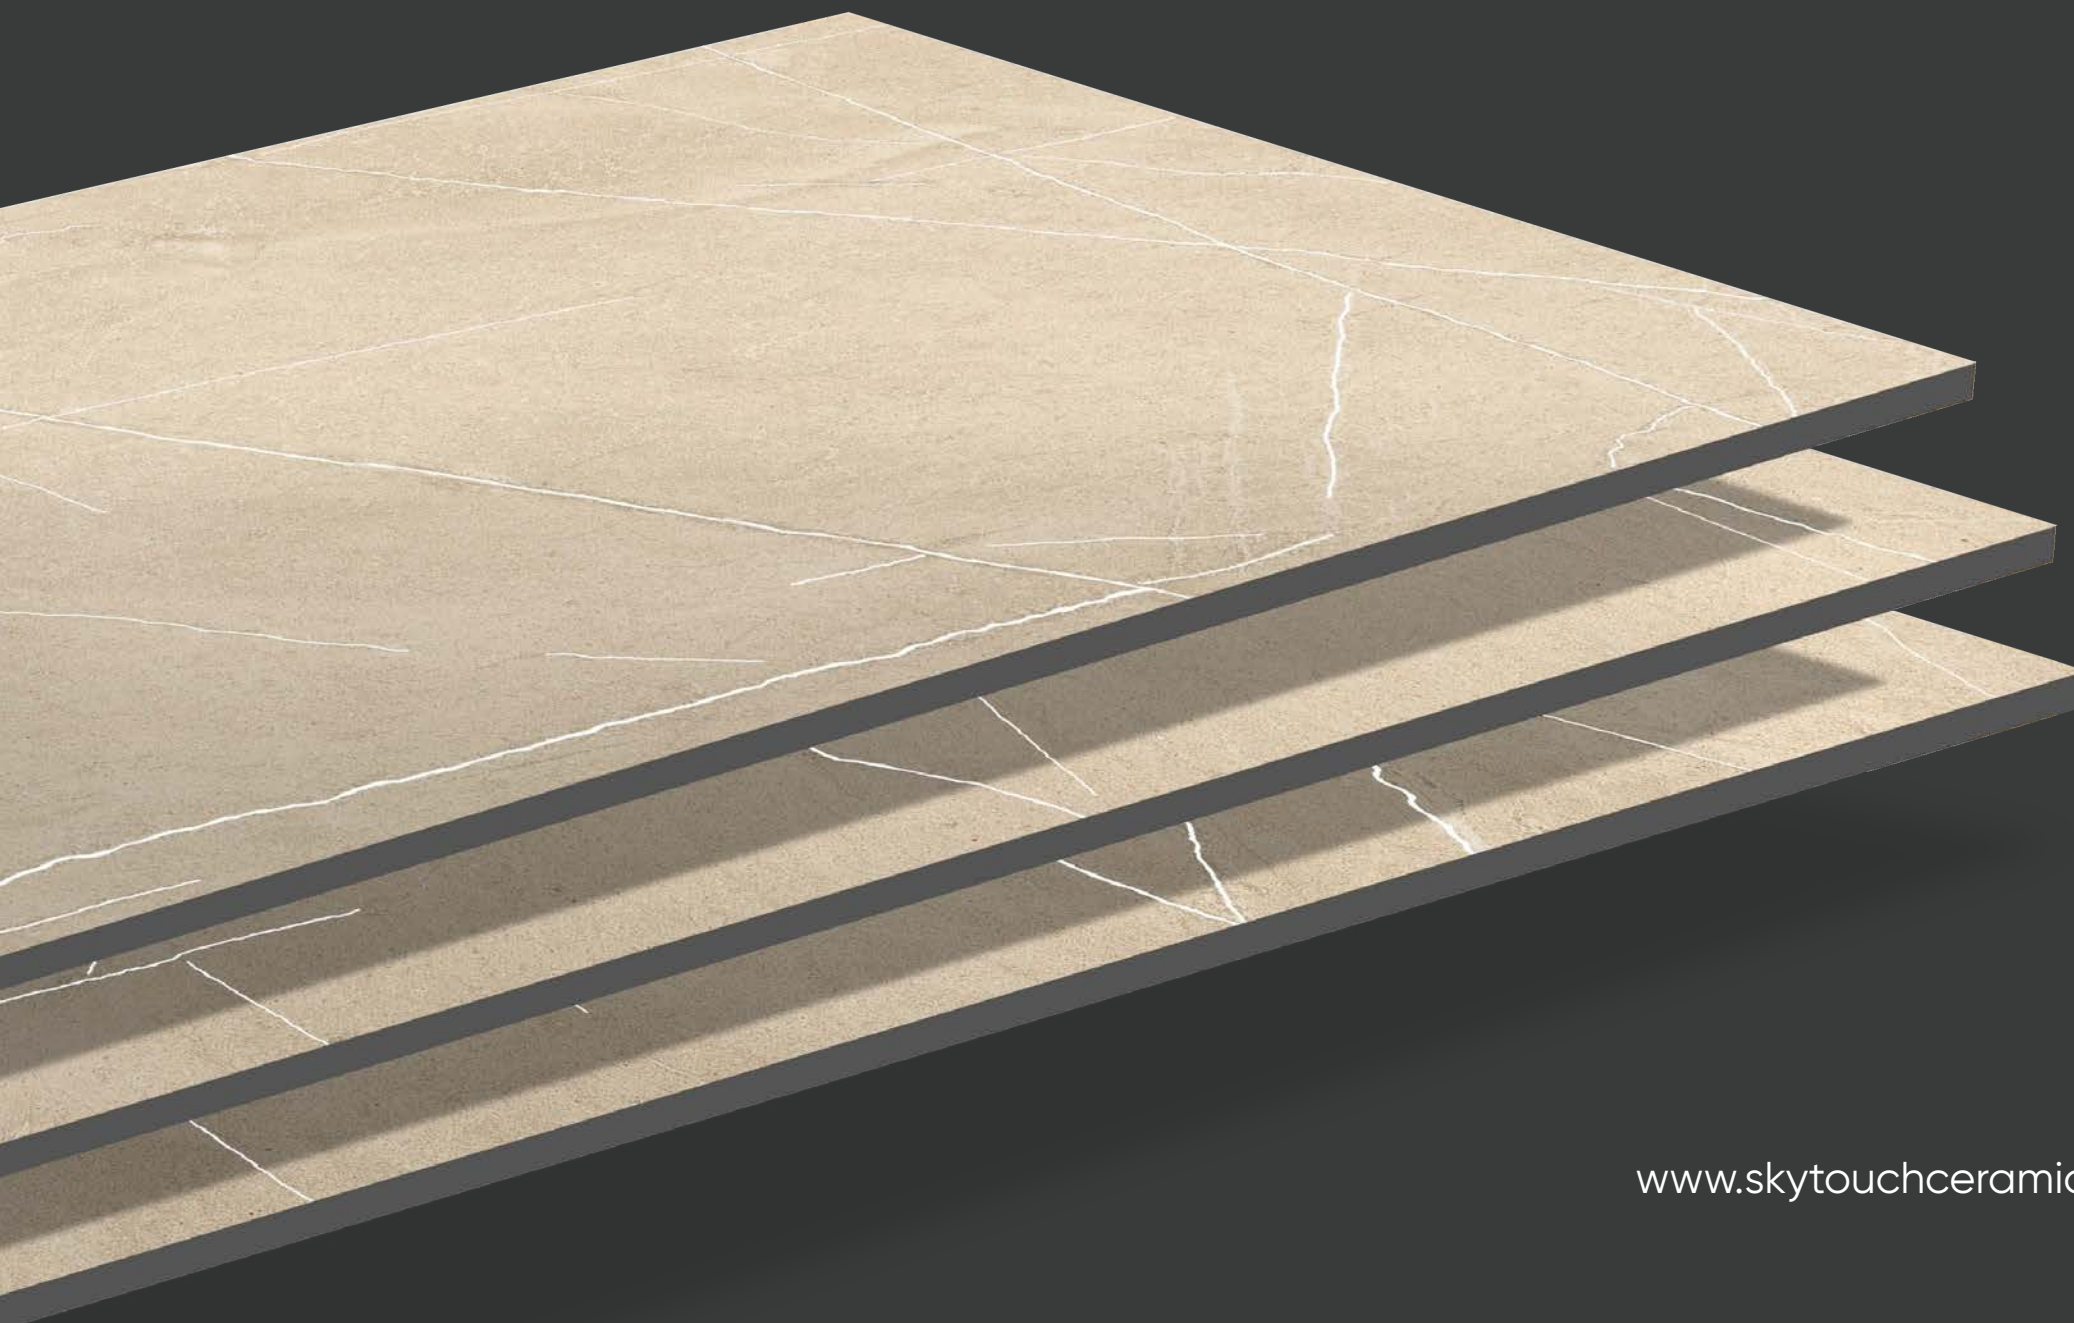

## PORTOBELLO IVORY

05  
Faces

Carving  
Finish

Wall Tile

Floor Tiles

Frost Proof

Stain Resistant  
Class 5

PORTOBELLO IVORY