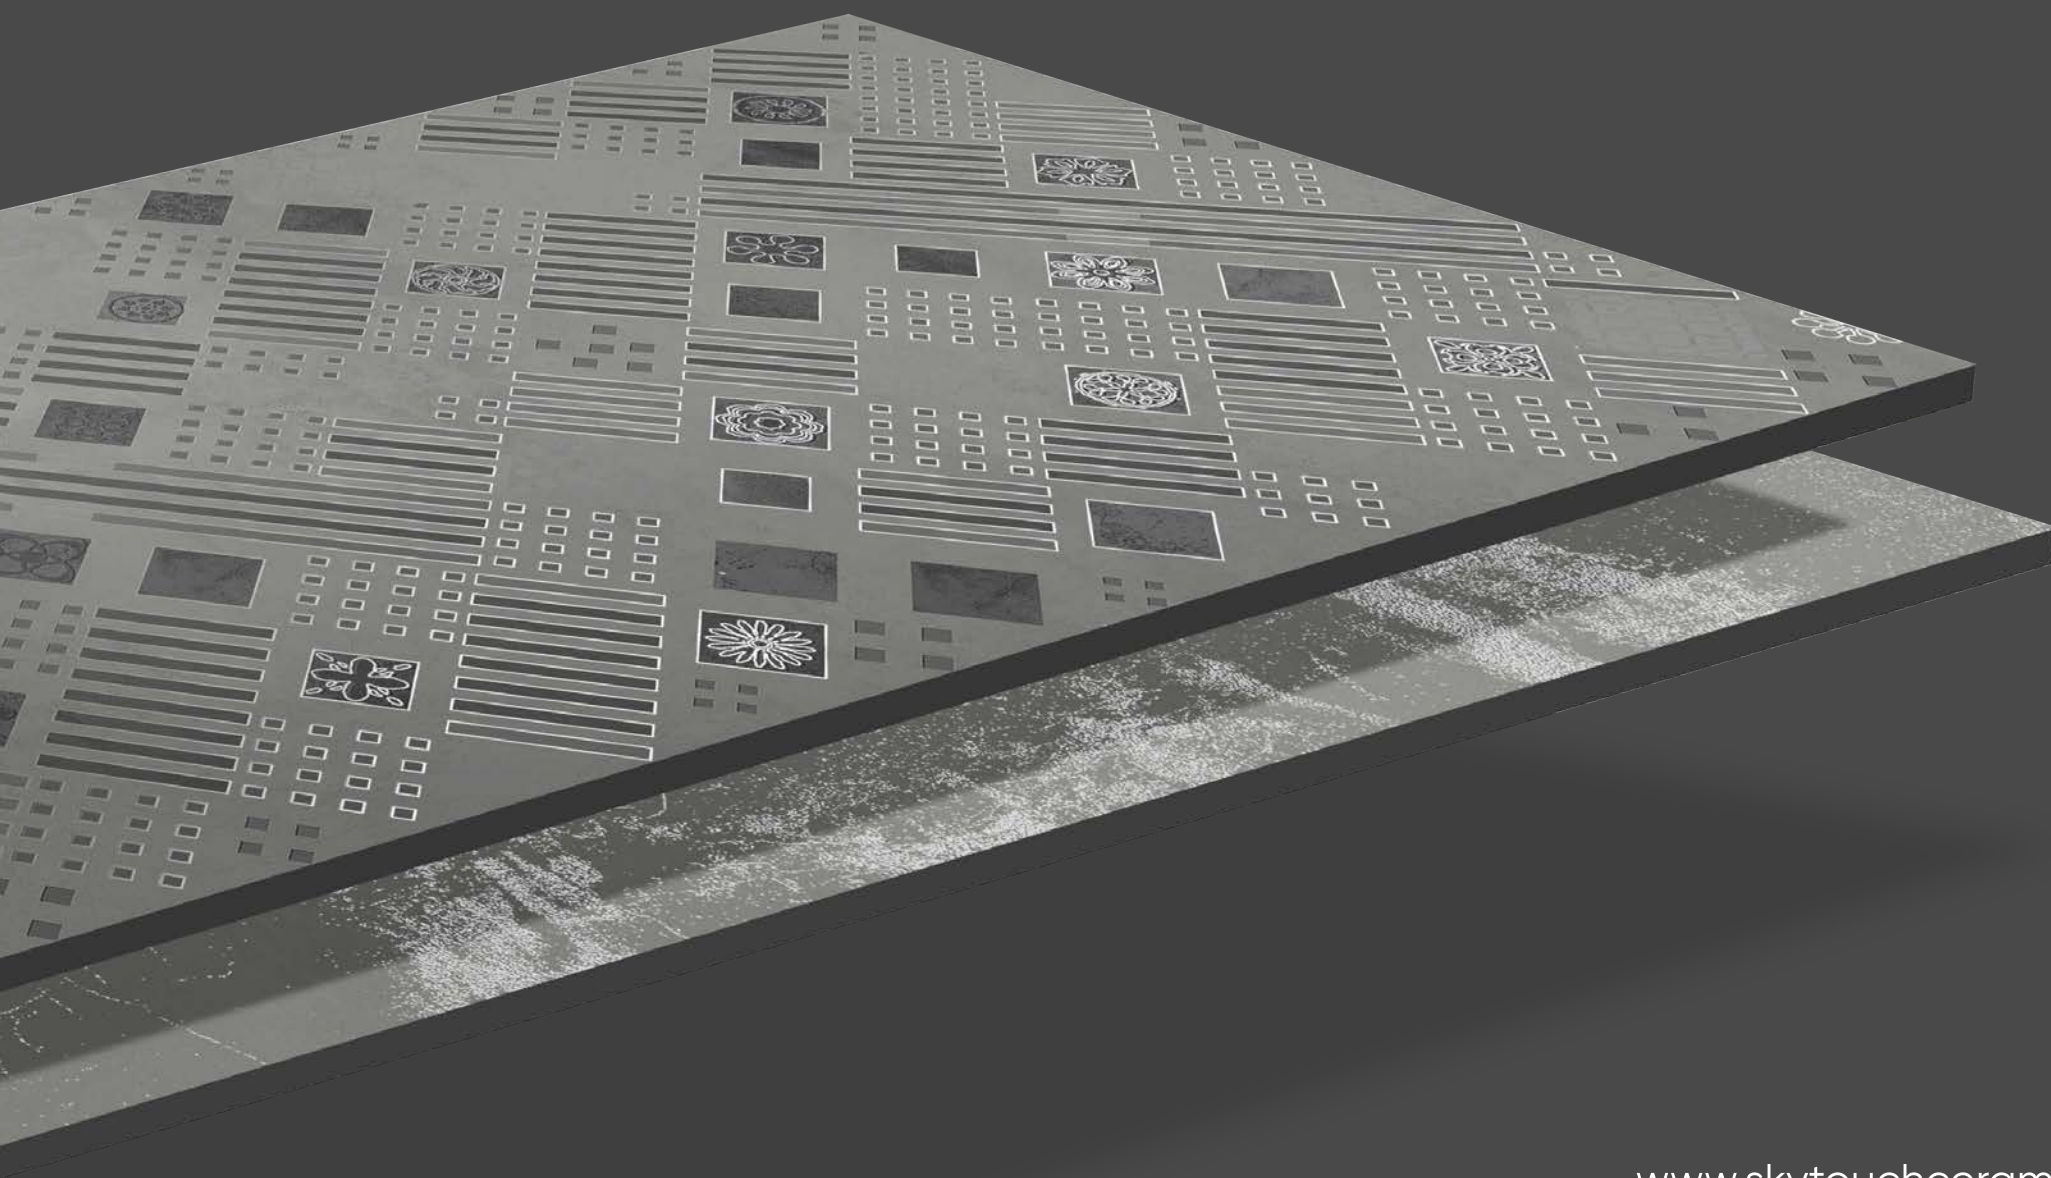

OXIDO SERIES

Carving
Finish

Wall Tile

Floor Tiles

Frost Proof

Stain Resistant
Class 5