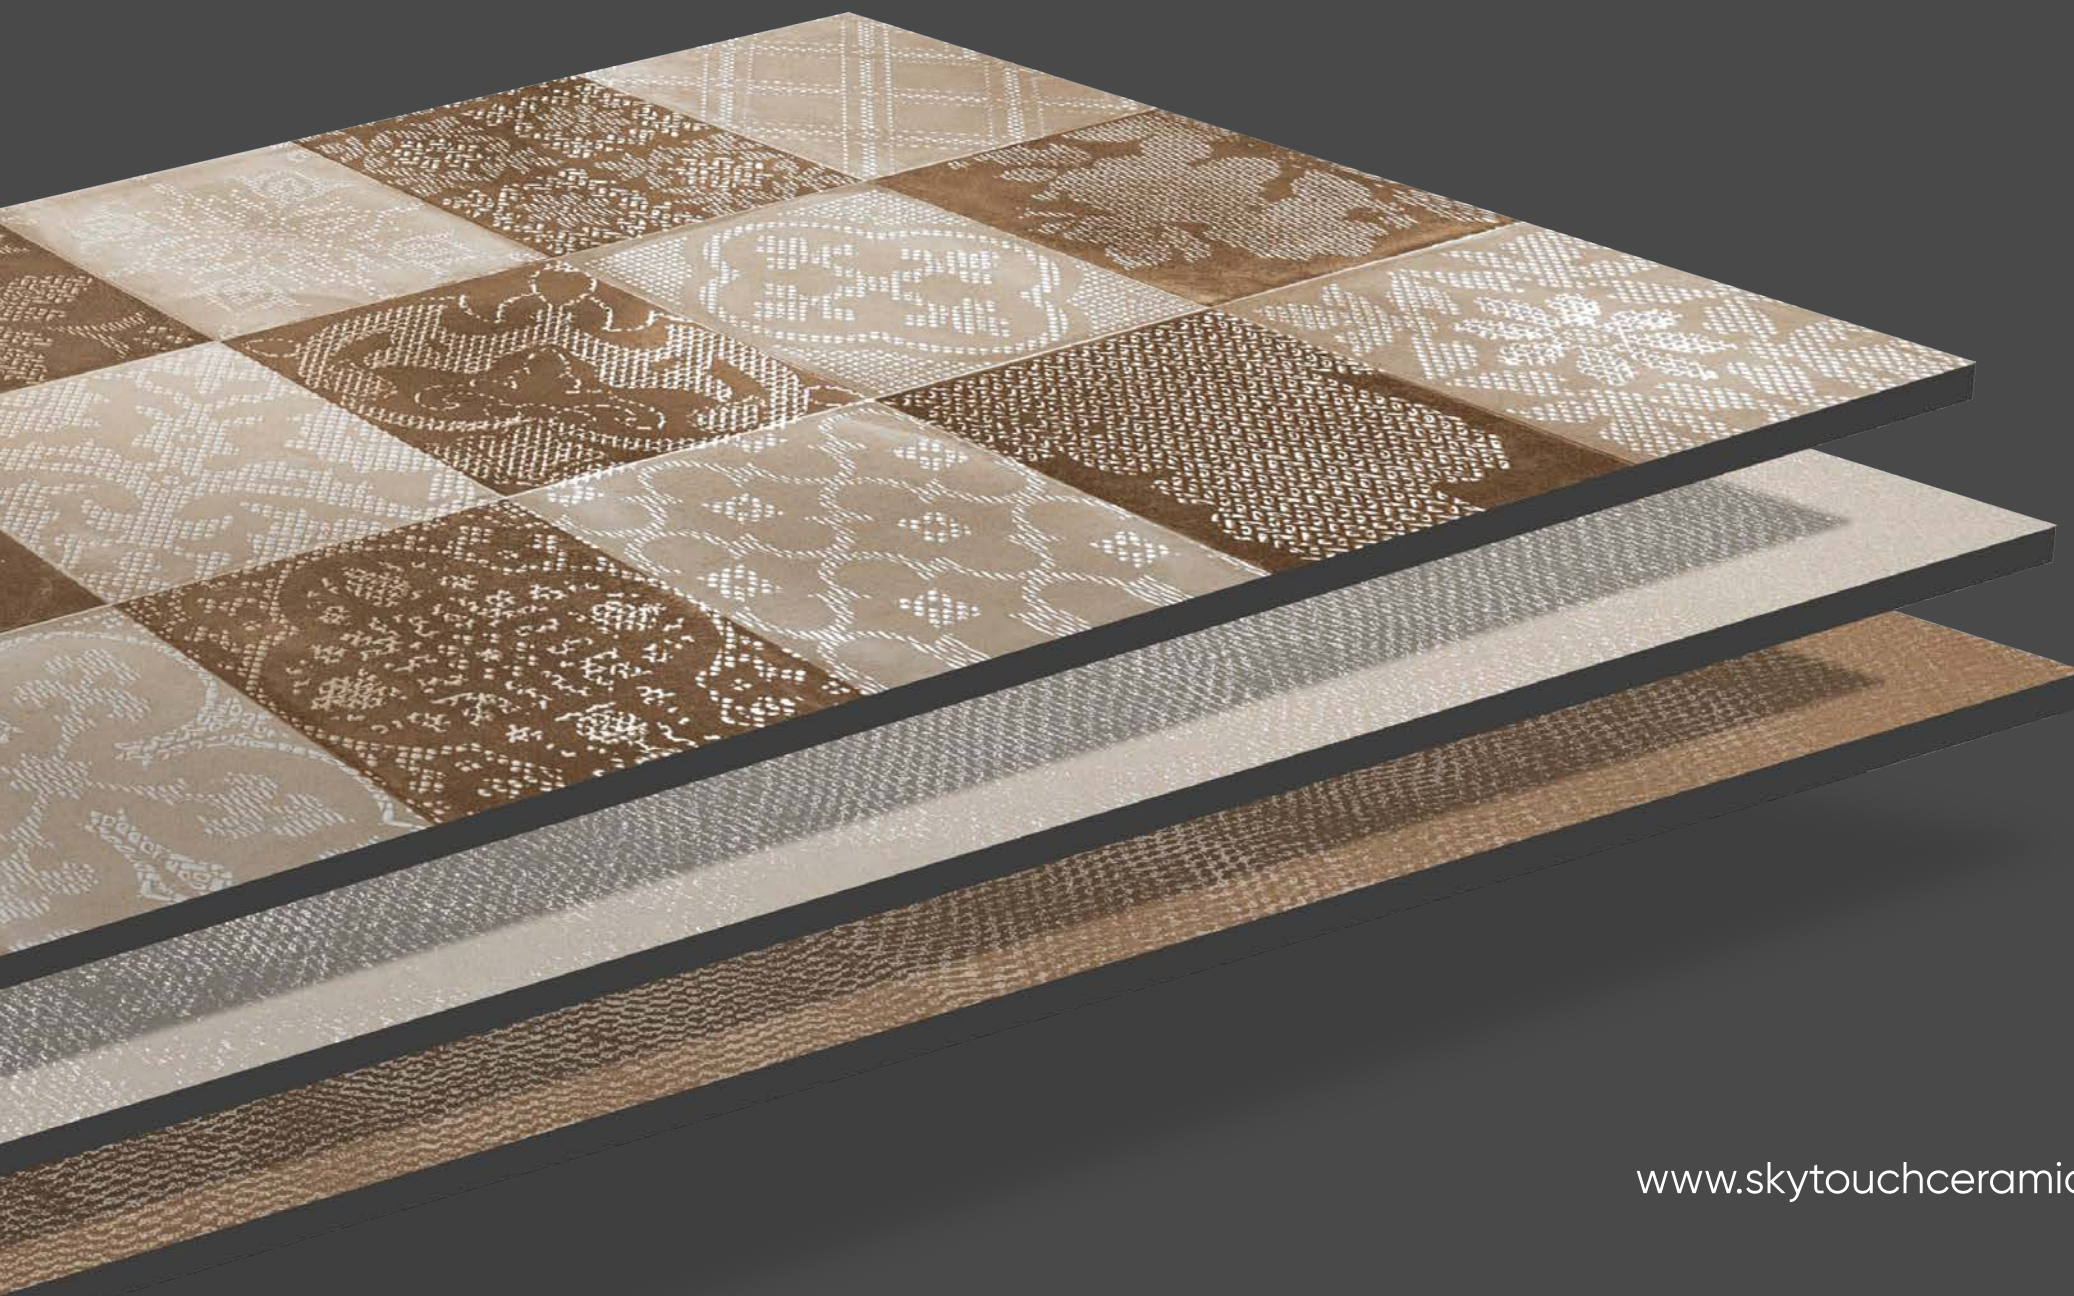

## BRUSH SERIES

Carving  
Finish

Wall Tile

Floor Tiles

Frost Proof

Stain Resistant  
Class 5

BRUSH BEIGE

Random : 04