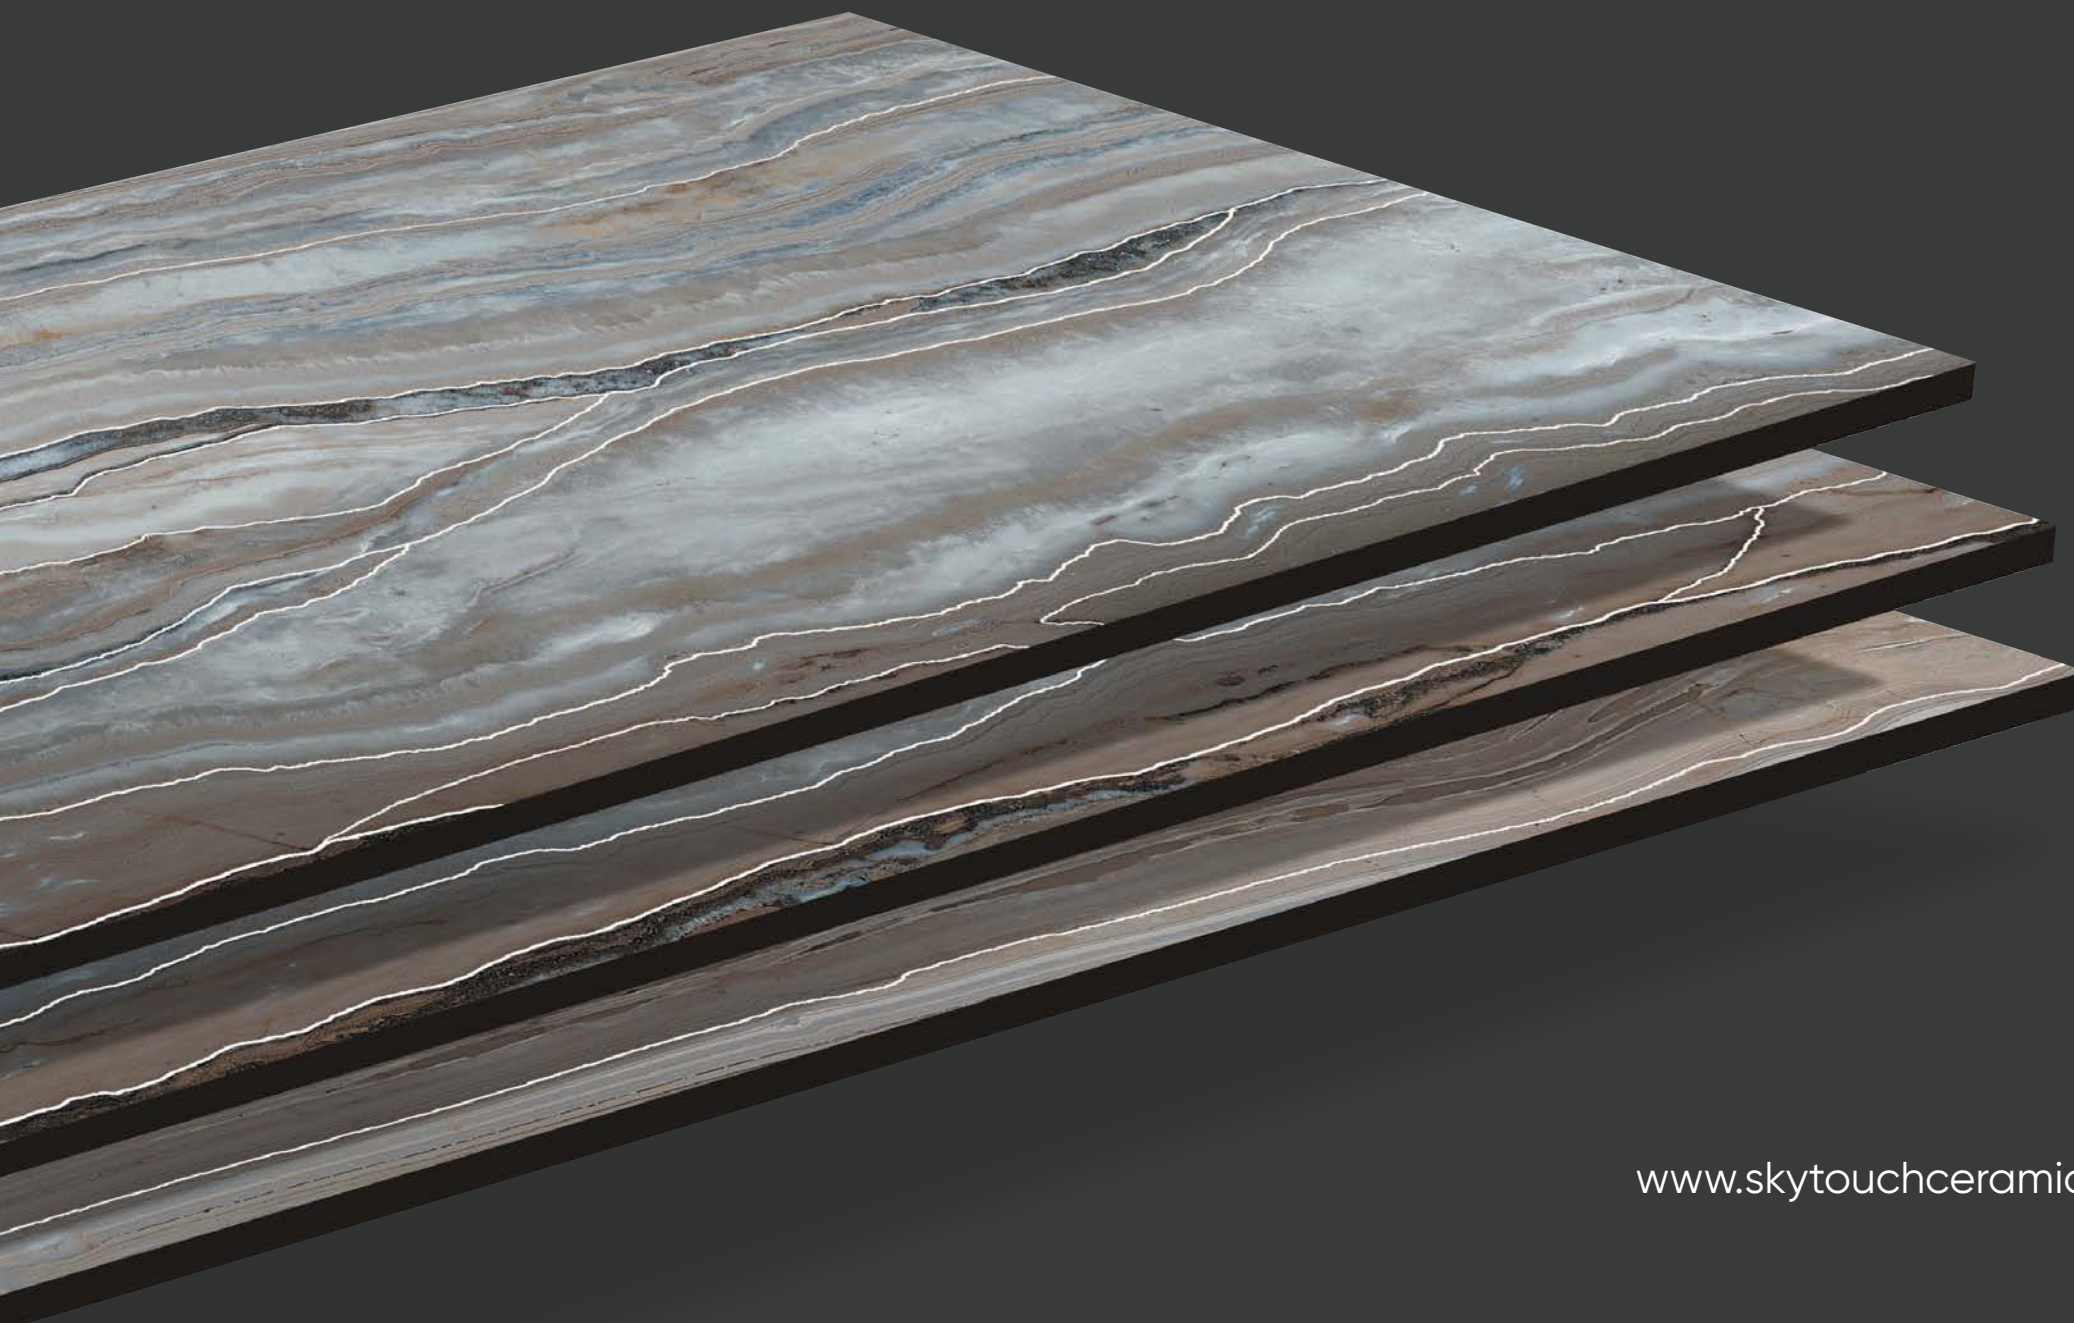

## ZEBRINO WAVE DARK

05  
Faces

Carving  
Finish

Wall Tile

Floor Tiles

Frost Proof

Stain Resistant  
Class 5

IMPIO  
CARVING COLLECTION