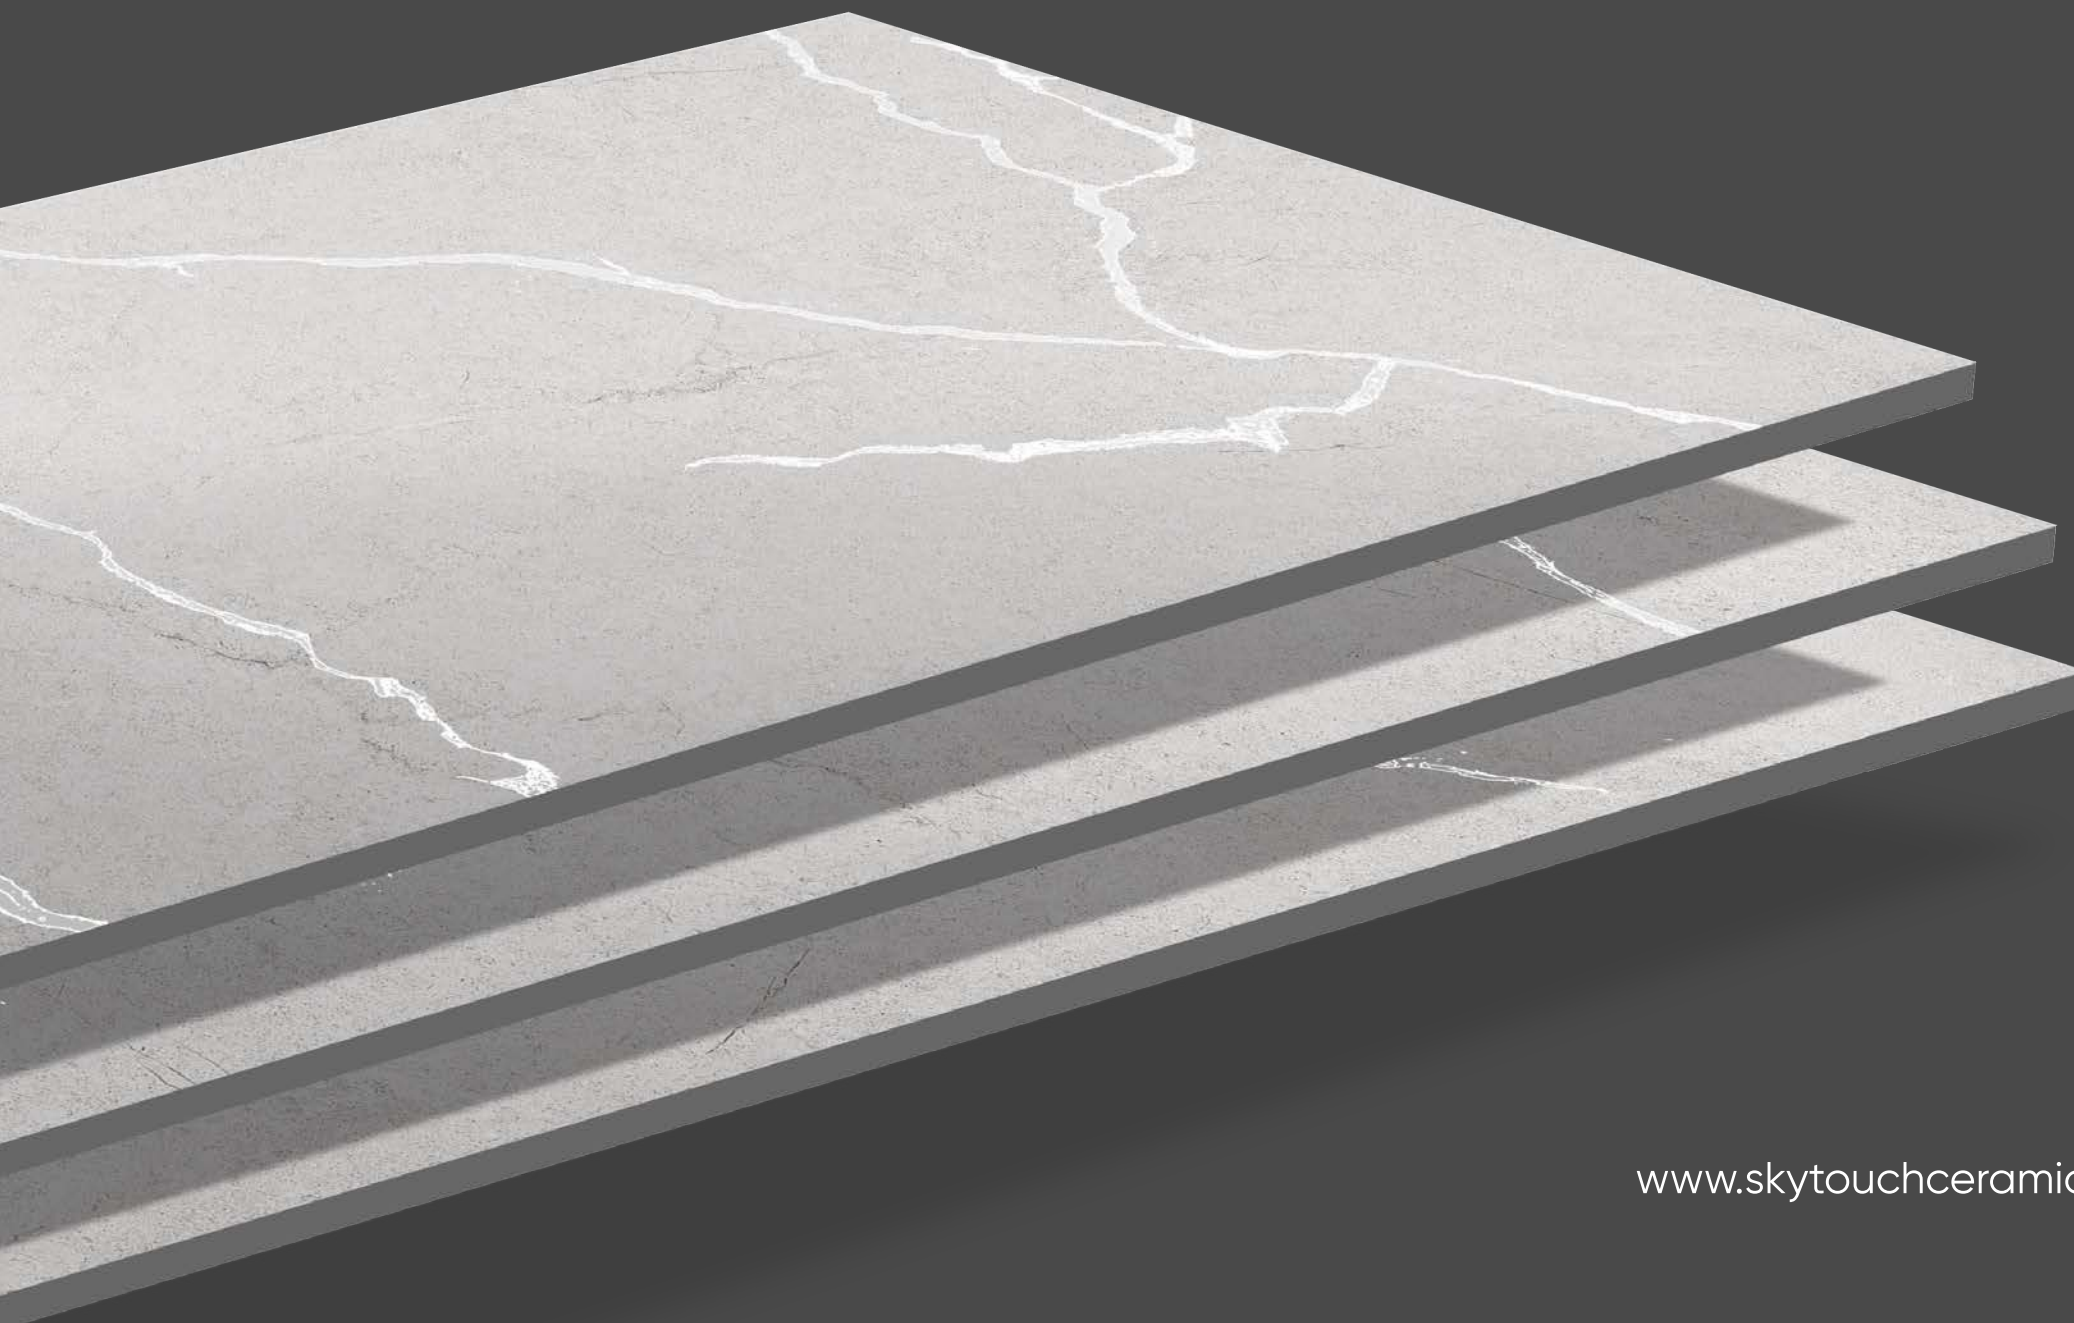

## DOLOMITI LIGHT

04  
Faces

Carving  
Finish

Wall Tile

Floor Tiles

Frost Proof

Stain Resistant  
Class 5

DOLOMITI LIGHT