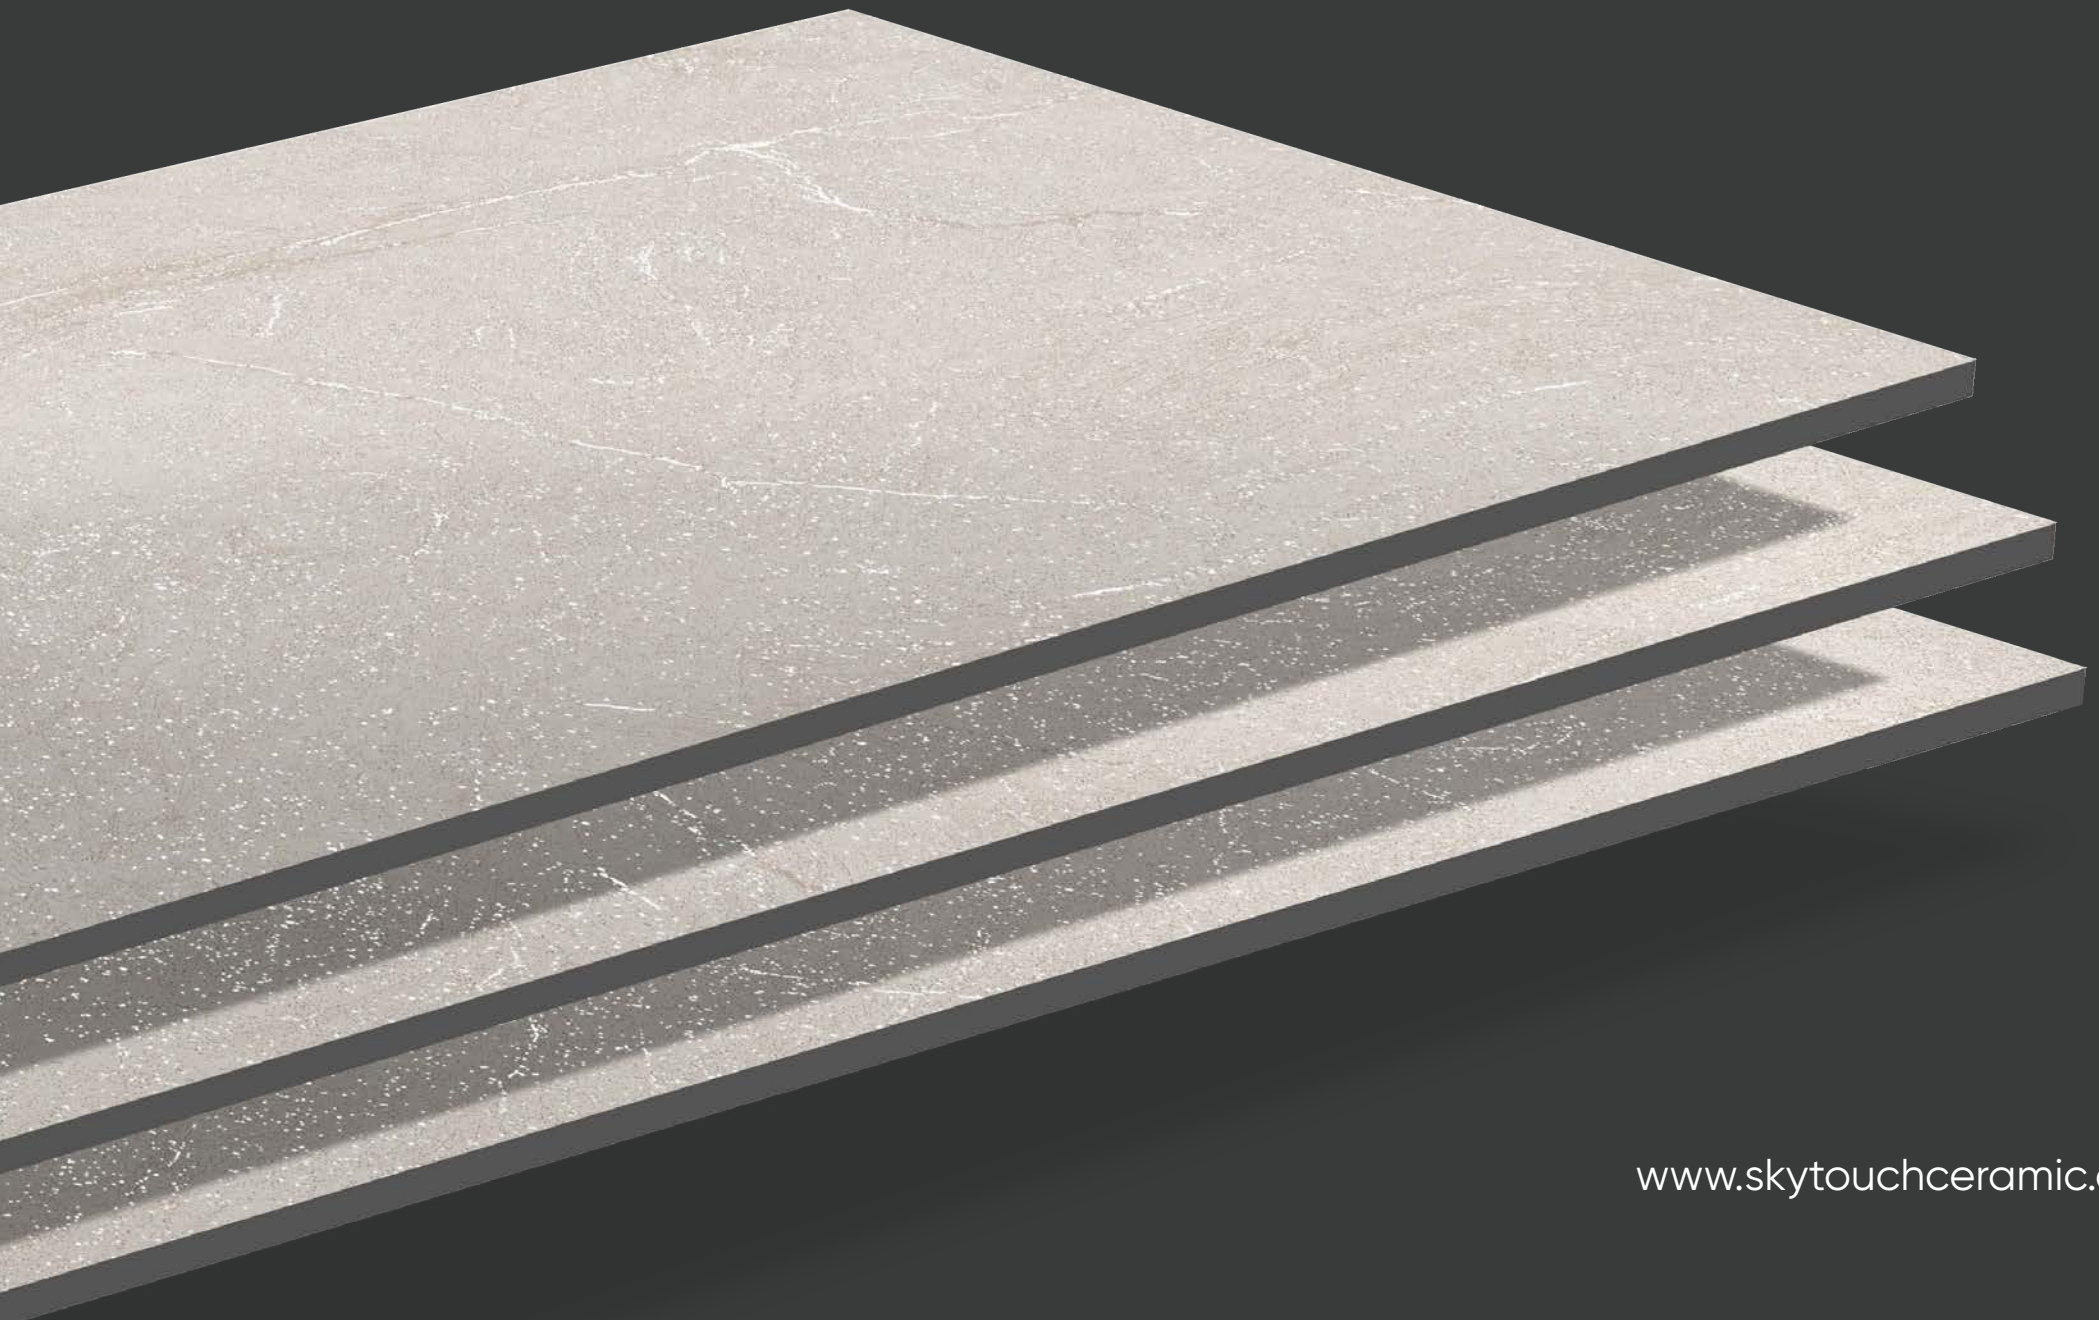

## WOVEN BROWN

03  
Faces

Carving  
Finish

Wall Tile

Floor Tiles

Frost Proof

Stain Resistant  
Class 5

WOVEN BROWN