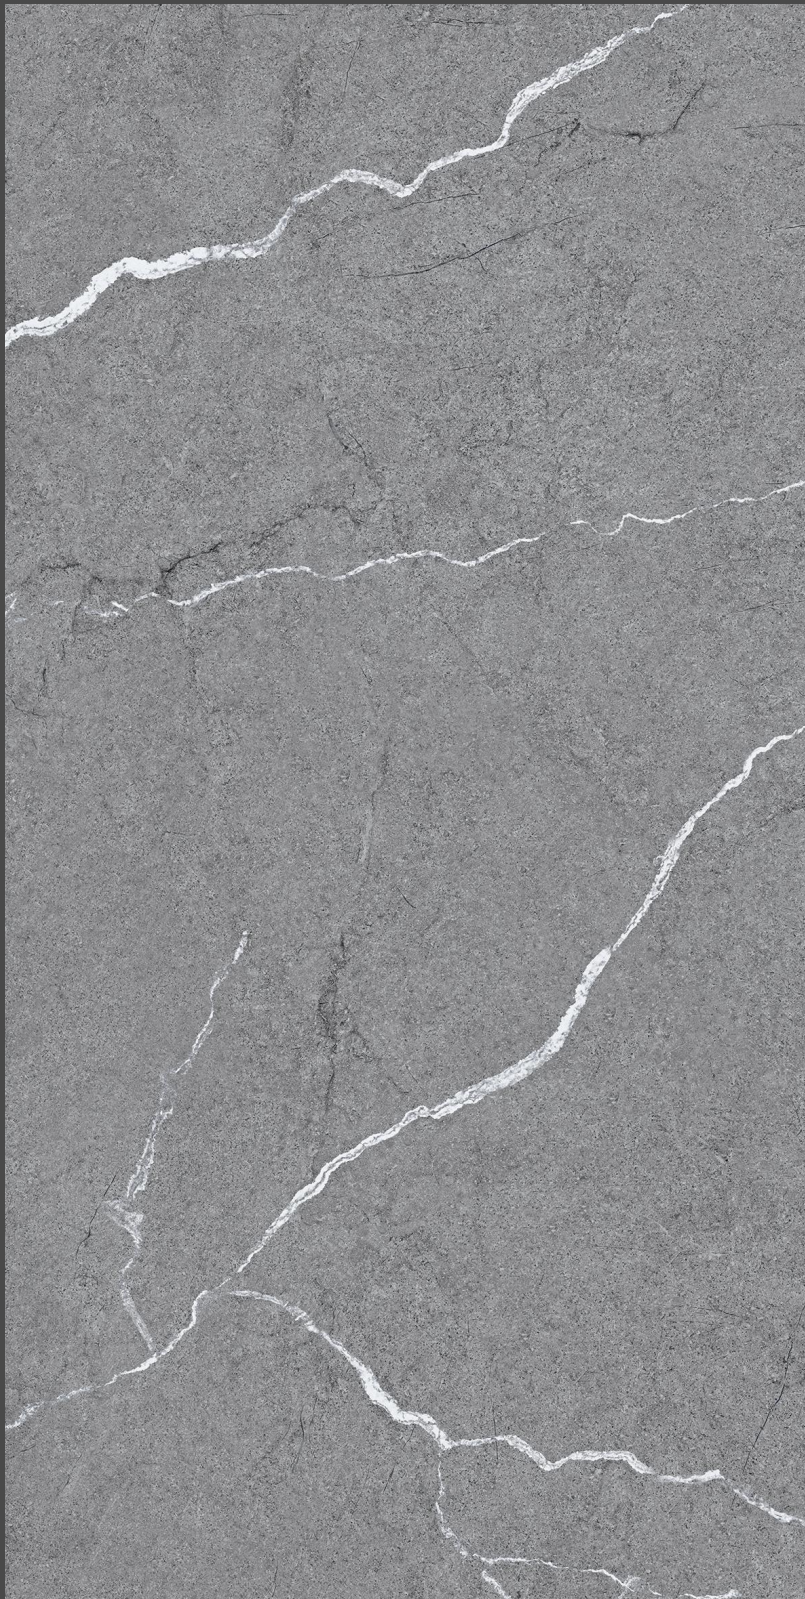

## DOLOMITI DARK

04  
Faces

Carving  
Finish

Wall Tile

Floor Tiles

Frost Proof

Stain Resistant  
Class 5

DOLOMITI DARK