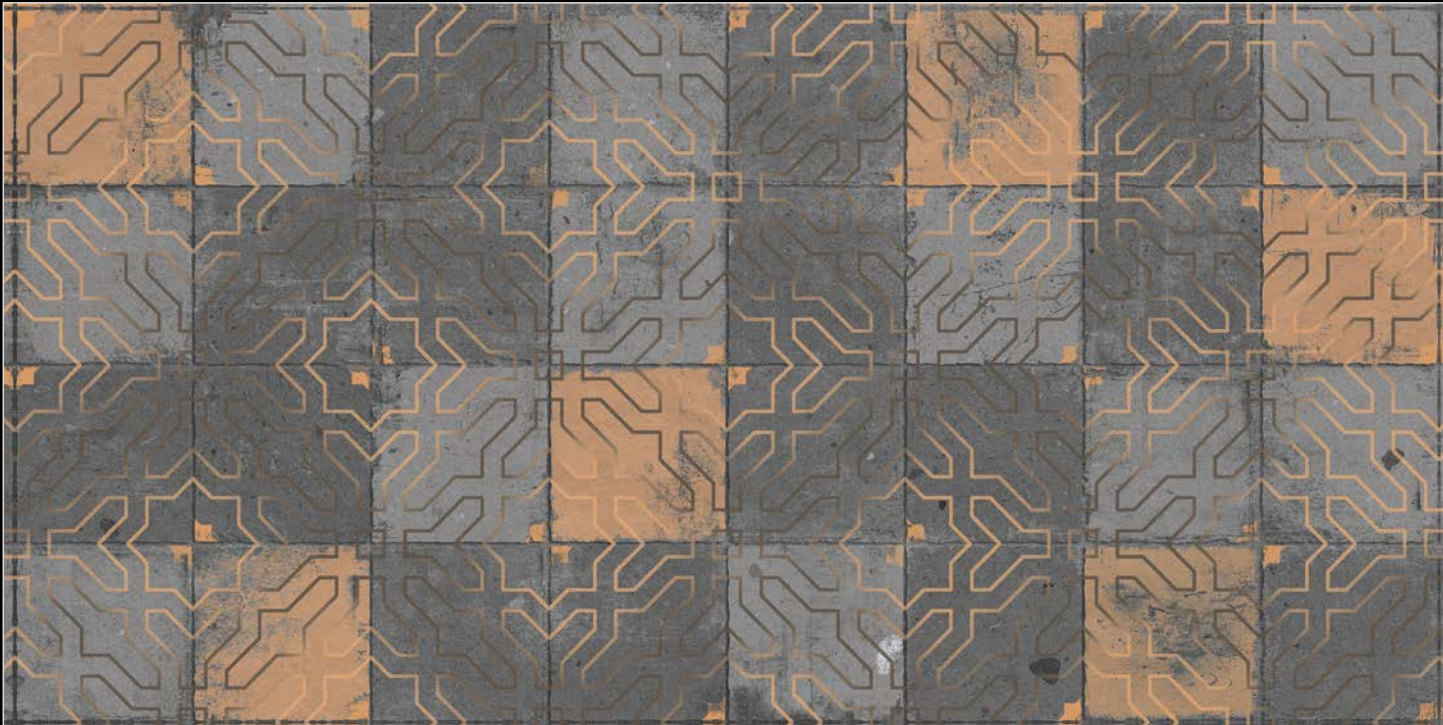

## MOZET SERIES

Carving  
Finish

Wall Tile

Floor Tiles

Frost Proof

Stain Resistant  
Class 5

MOZET DARK DECOR