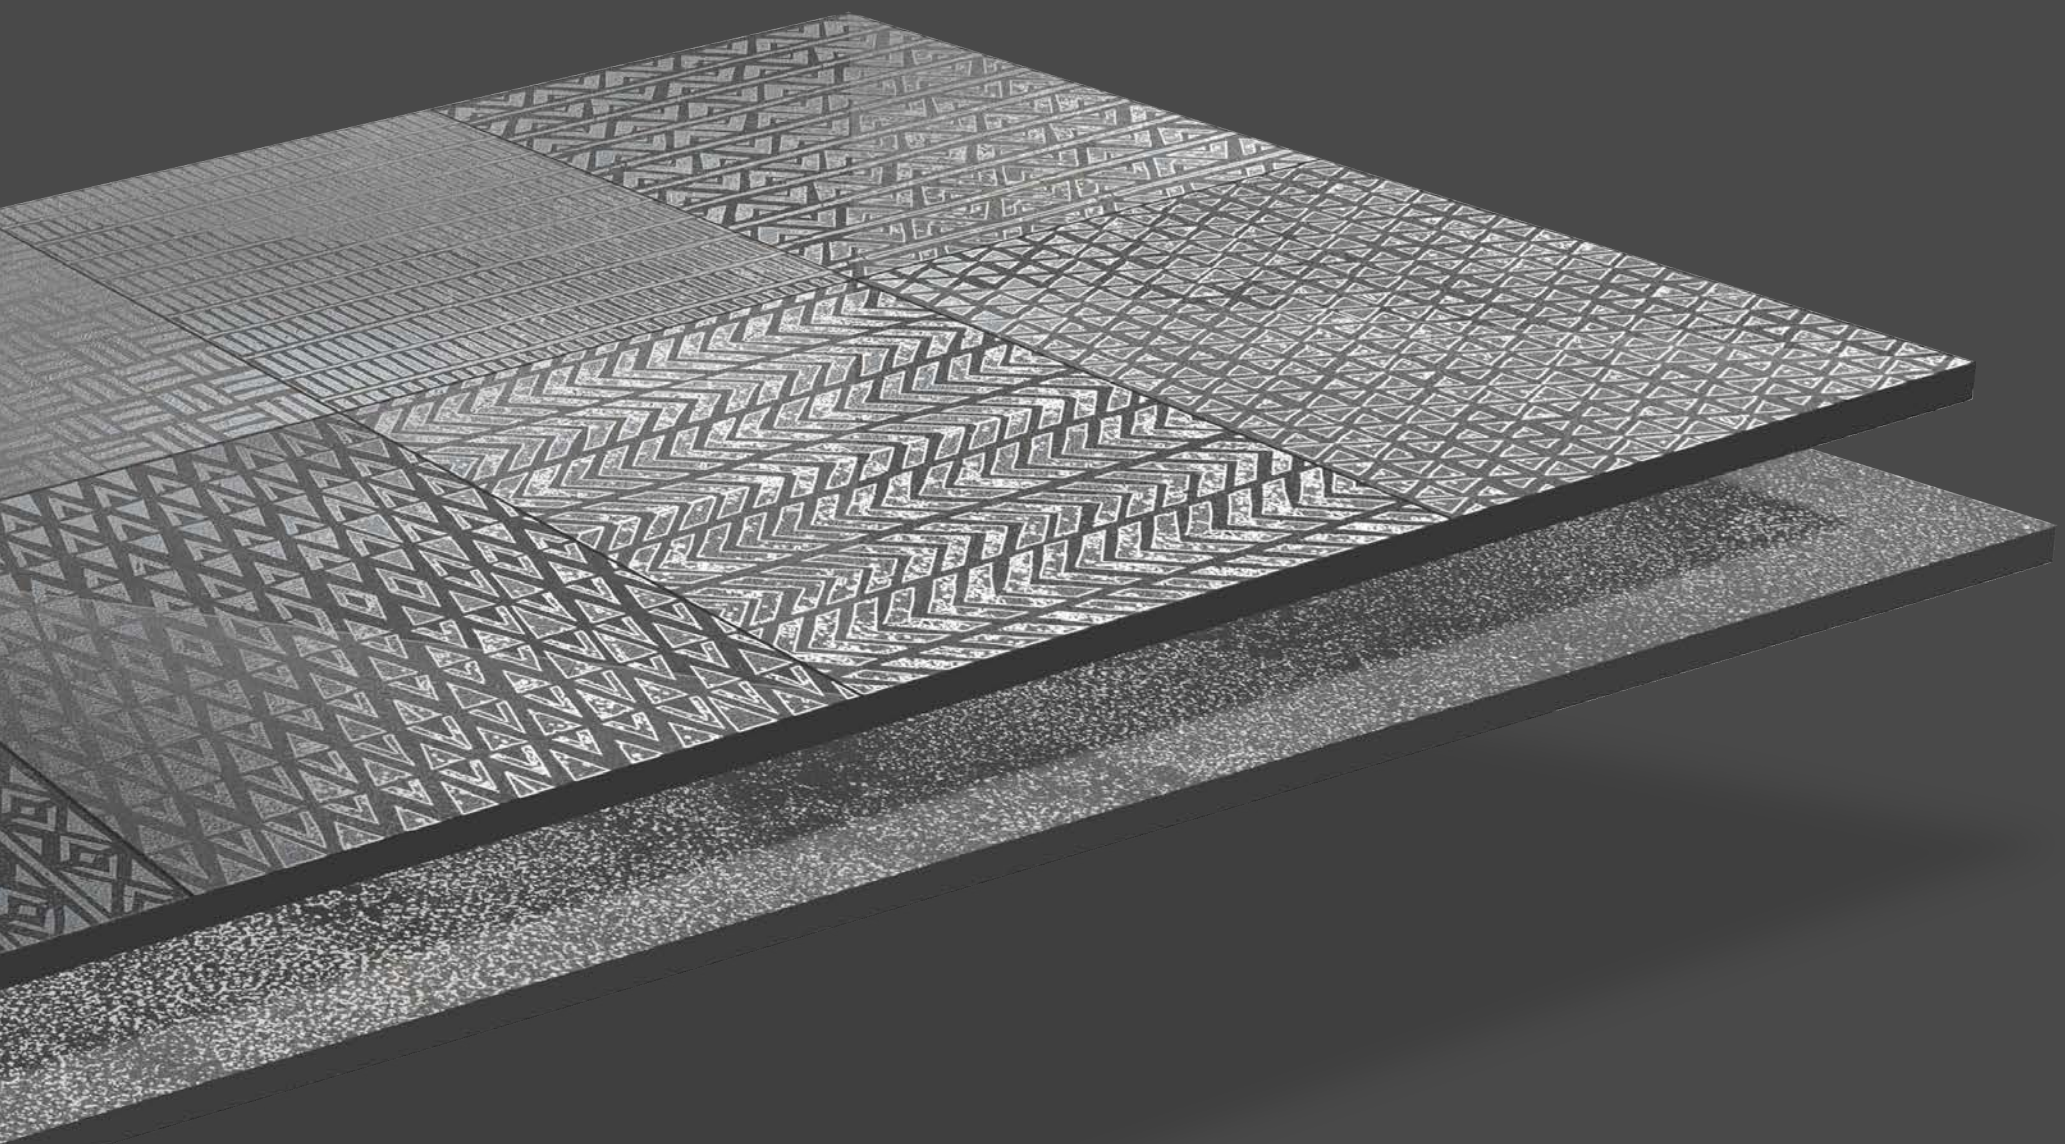

## URBAN SERIES

Carving  
Finish

Wall Tile

Floor Tiles

Frost Proof

Stain Resistant  
Class 5

URBAN DECOR

Carving  
Finish