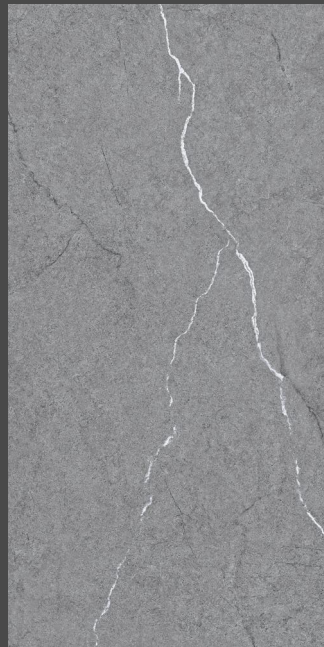

## DOLOMITI DARK

04  
Faces

Carving  
Finish

Wall Tile

Floor Tiles

Frost Proof

Stain Resistant  
Class 5

DOLOMITI DARK