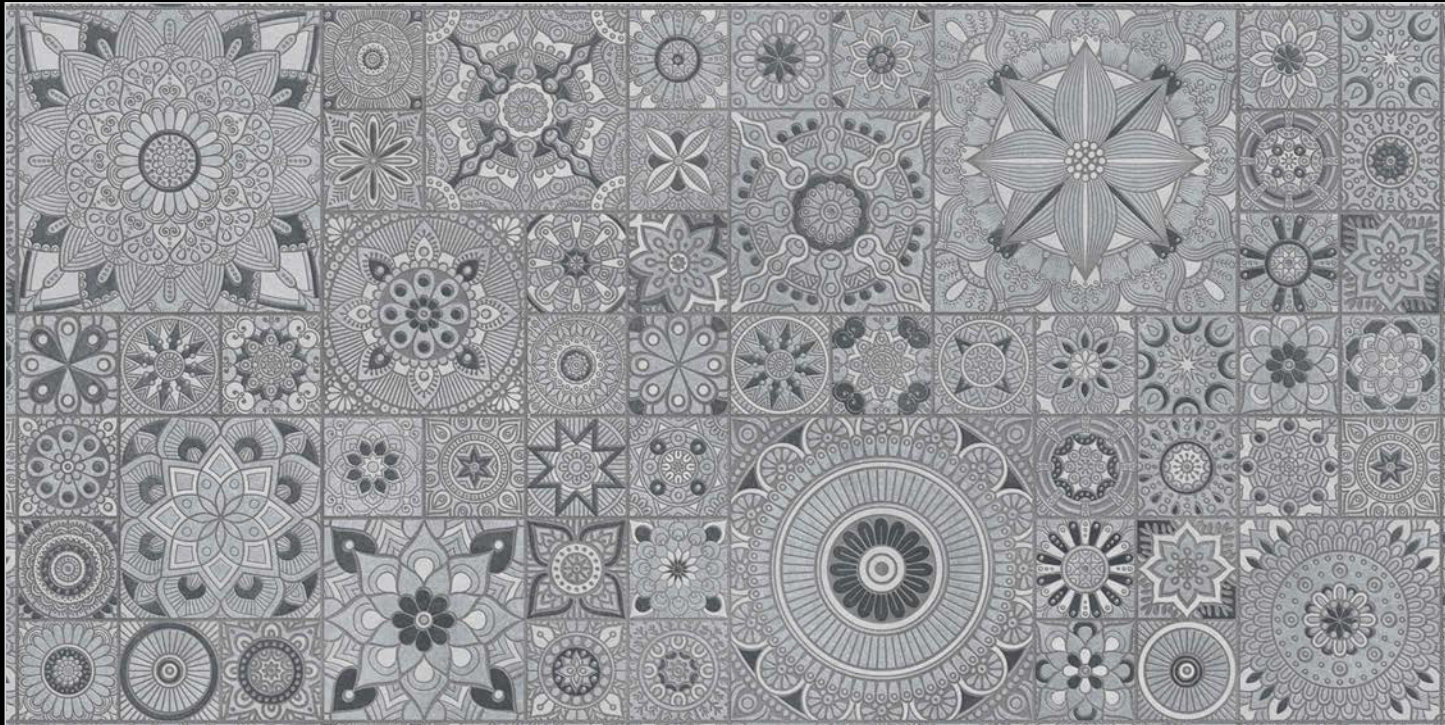

## VELVET SERIES

Carving  
Finish

Wall Tile

Floor Tiles

Frost Proof

Stain Resistant  
Class 5

VELVET CONCRTE DECOR

Random : 02