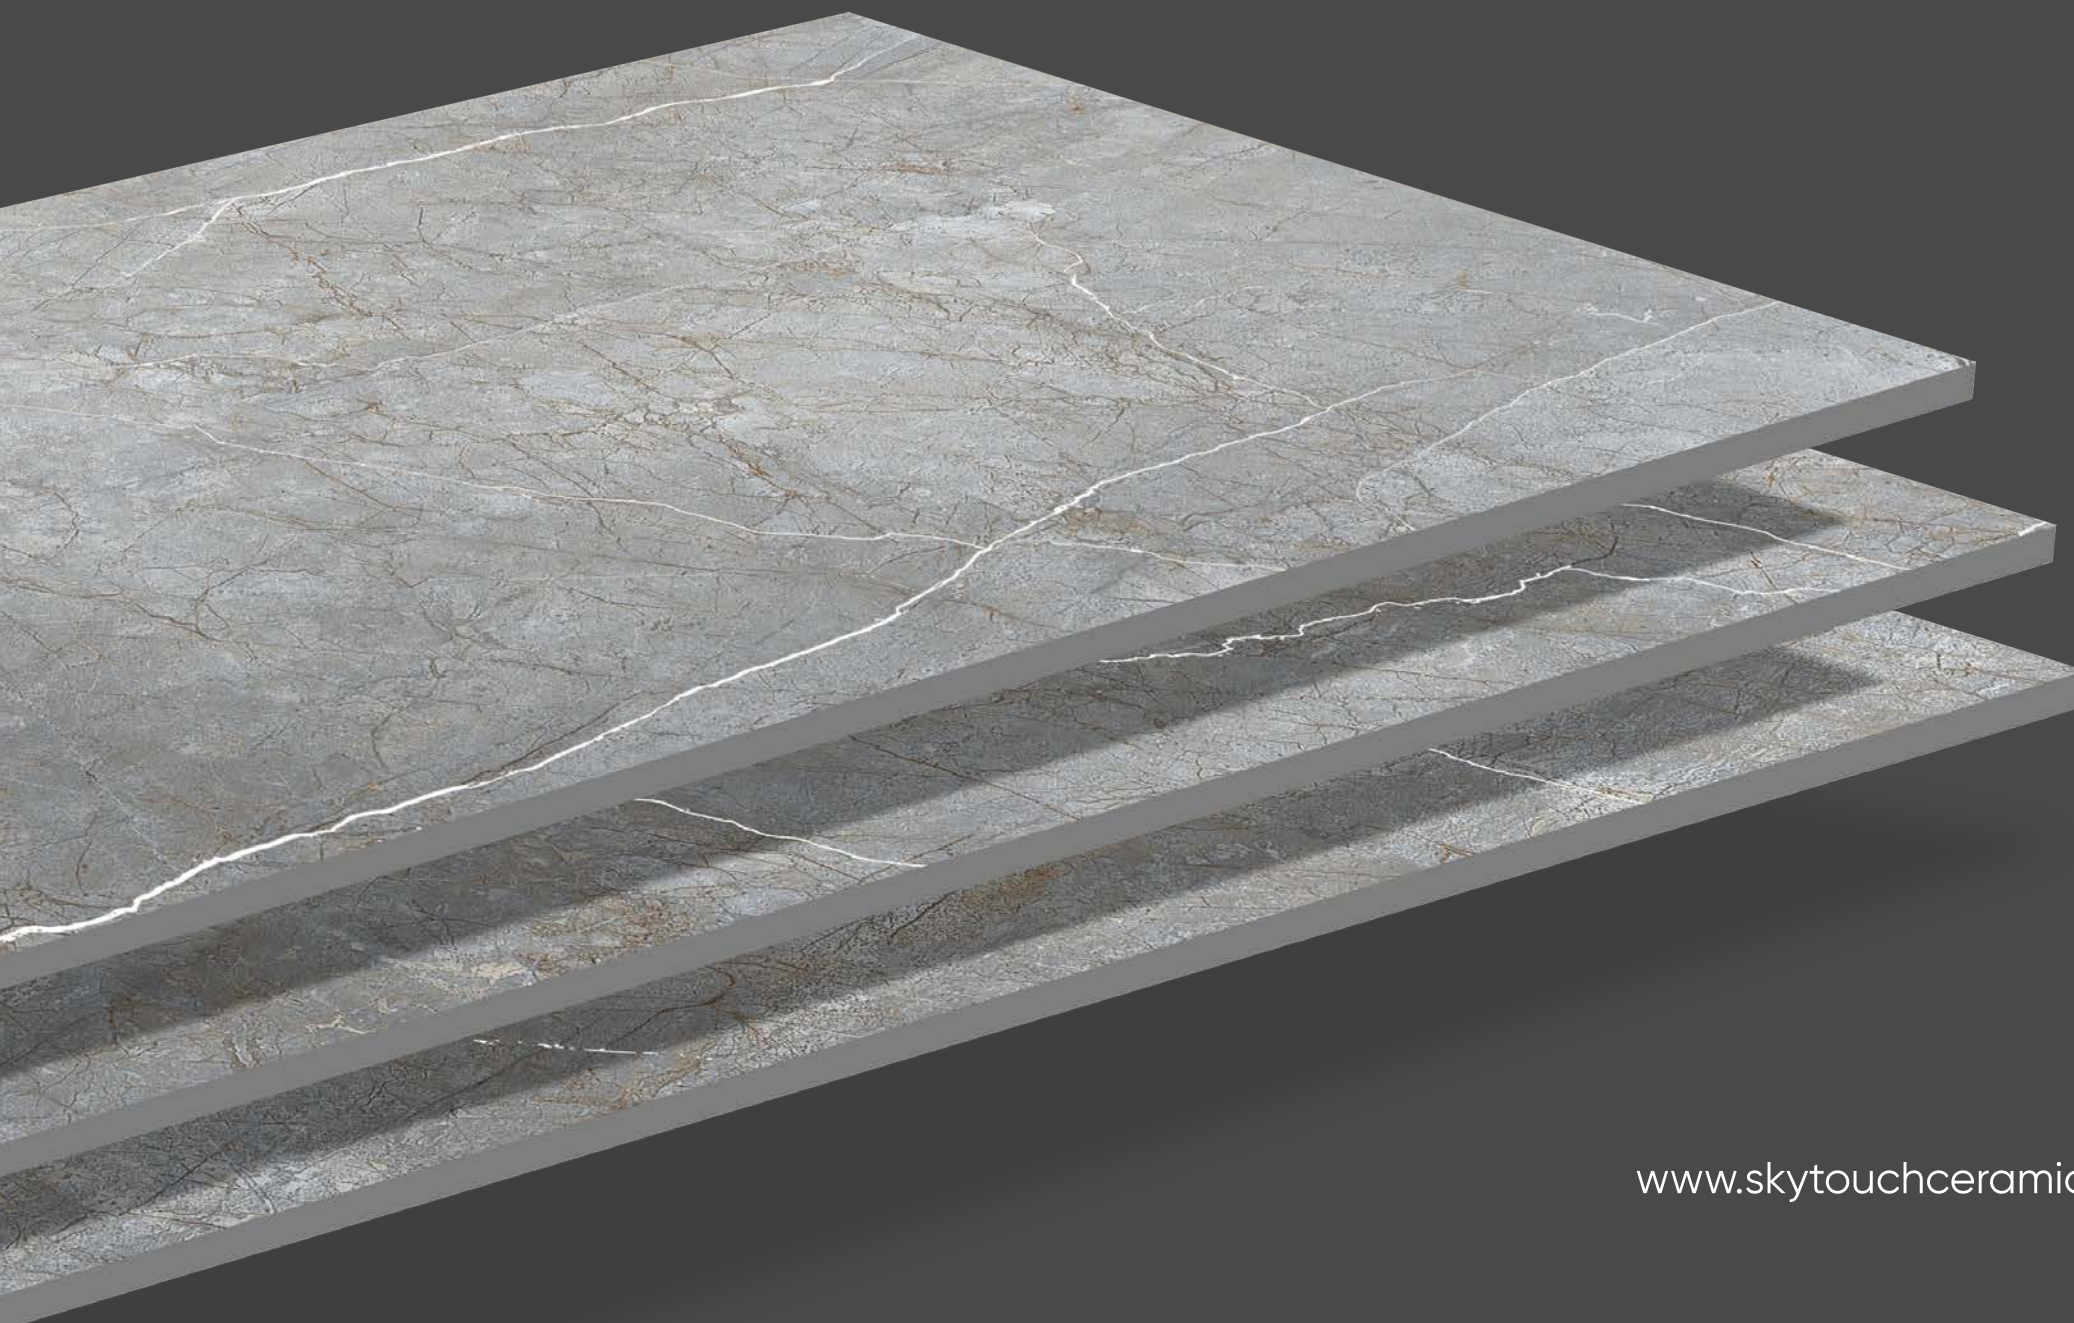

# CASTLE GREY

05  
Faces

Carving  
Finish

Wall Tile

Floor Tiles

Frost Proof

Stain Resistant  
Class 5

CASTLE GREY