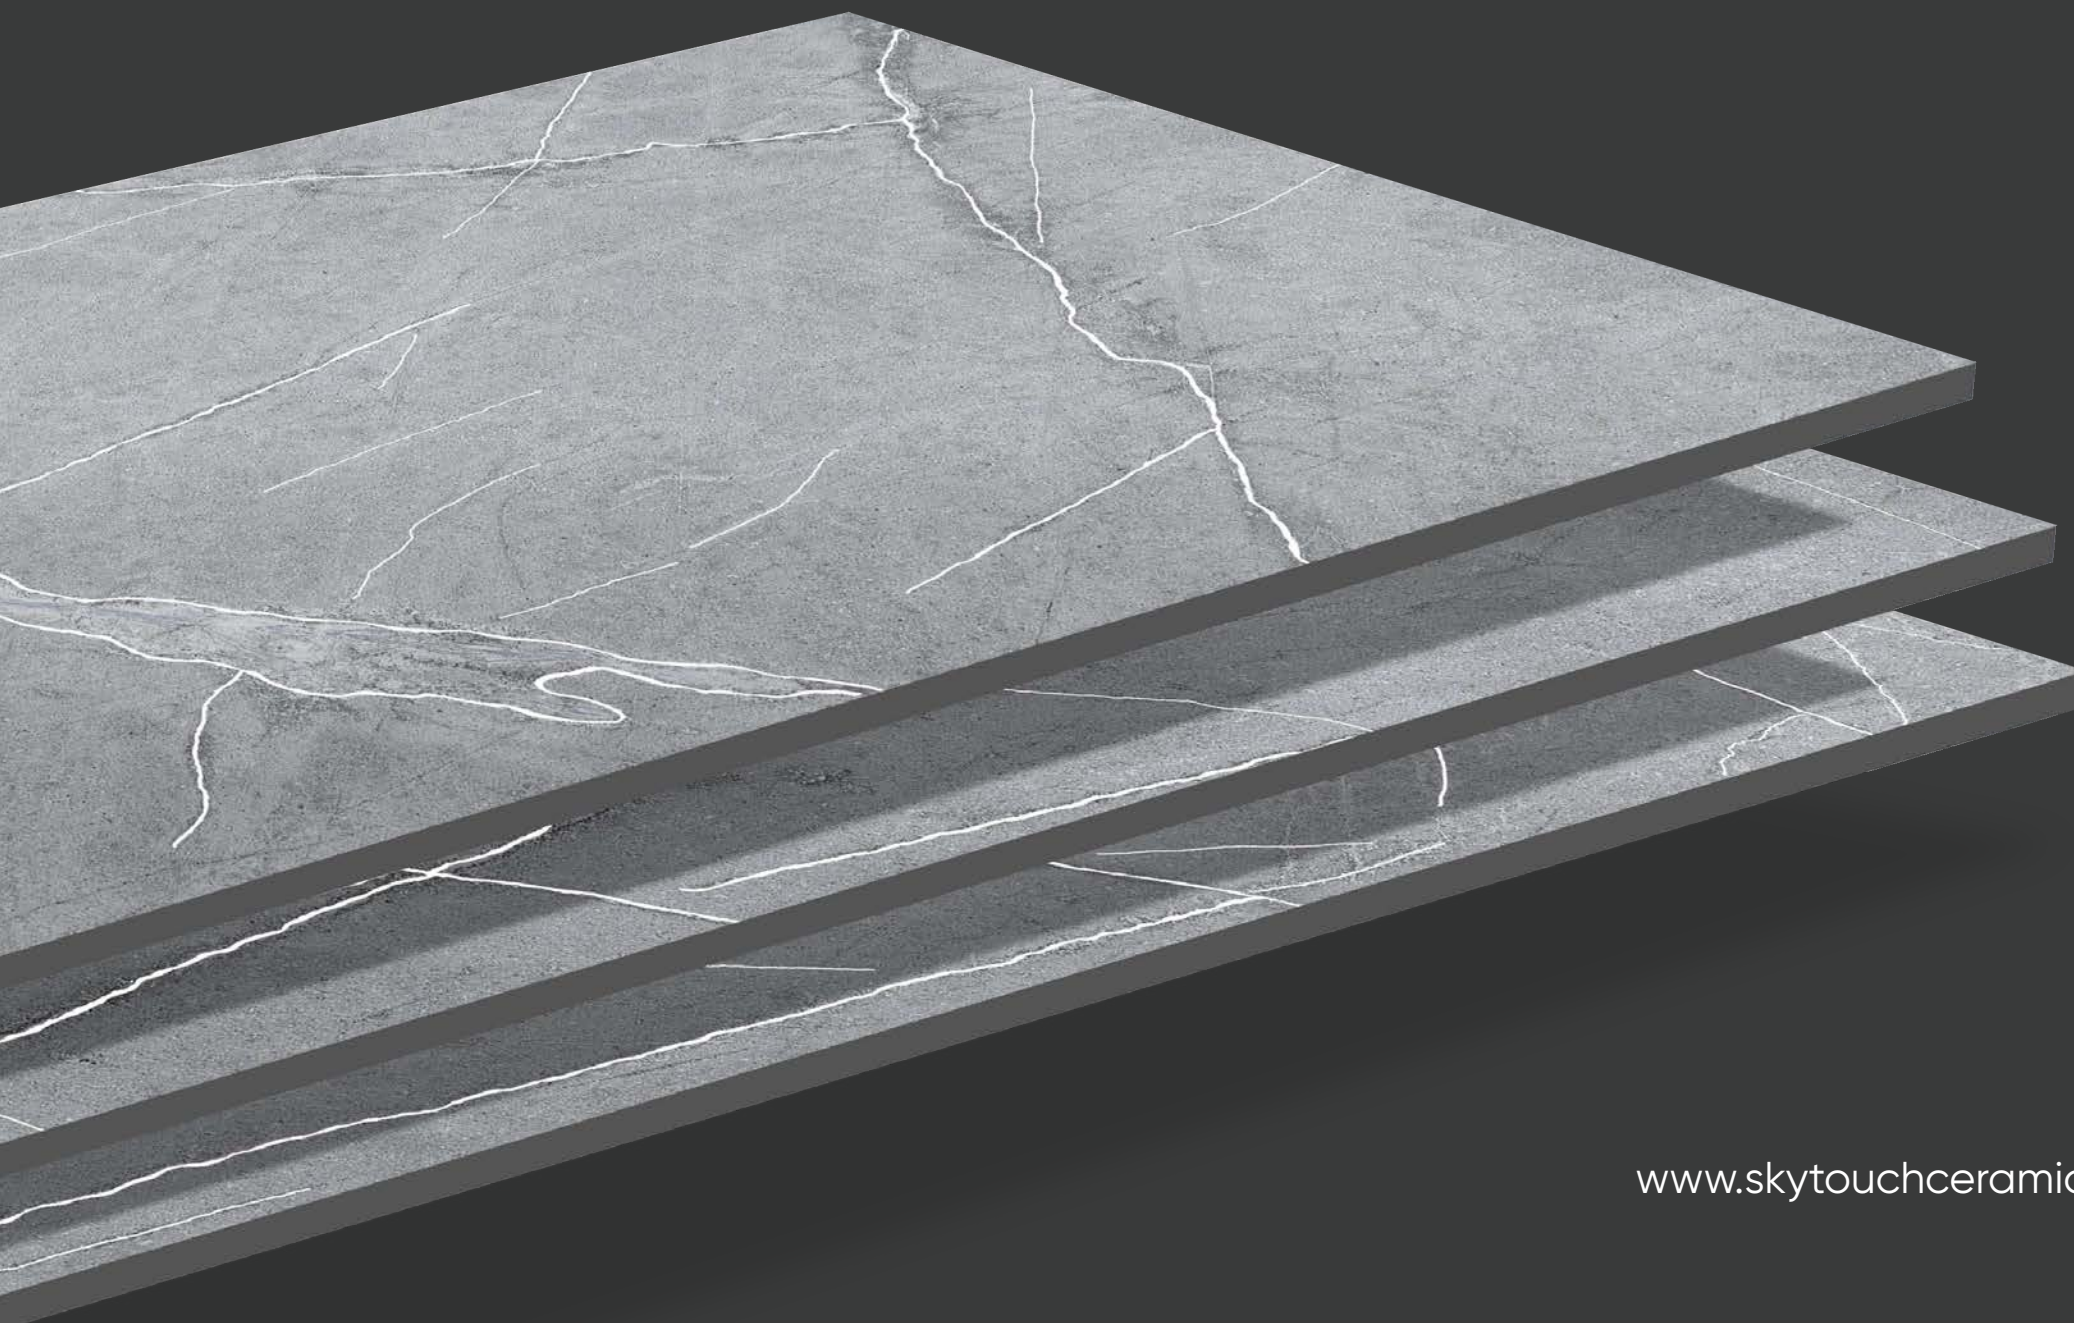

# PORTOBELLO GRISS

05  
Faces

Carving  
Finish

Wall Tile

Floor Tiles

Frost Proof

Stain Resistant  
Class 5

PORTOBELLO GRISS