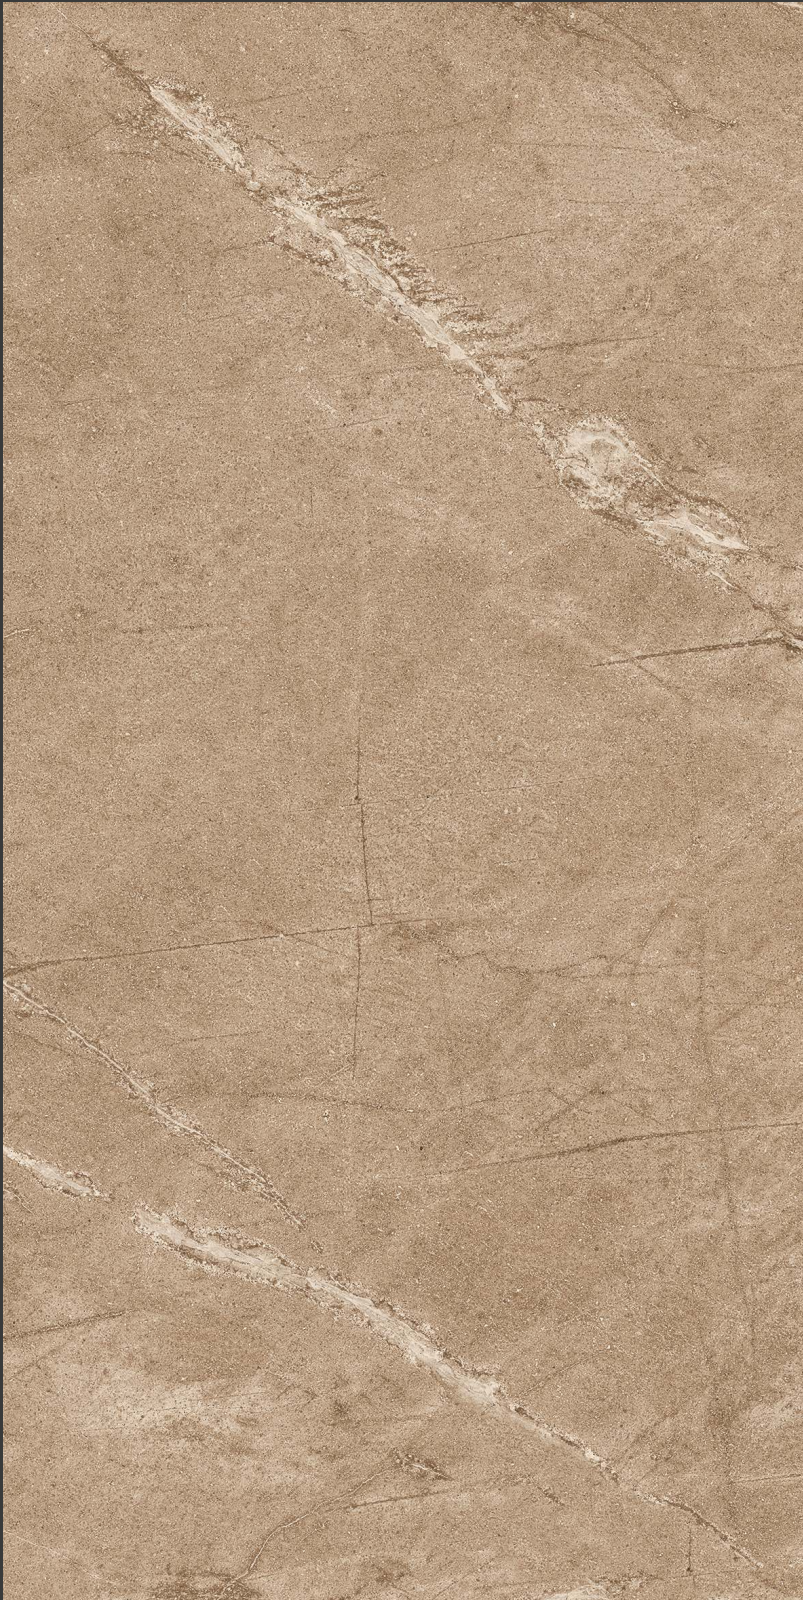

# PORTOBELLO MAROON

05  
Faces

Carving  
Finish

Wall Tile

Floor Tiles

Frost Proof

Stain Resistant  
Class 5

PORTOBELLO MAROON