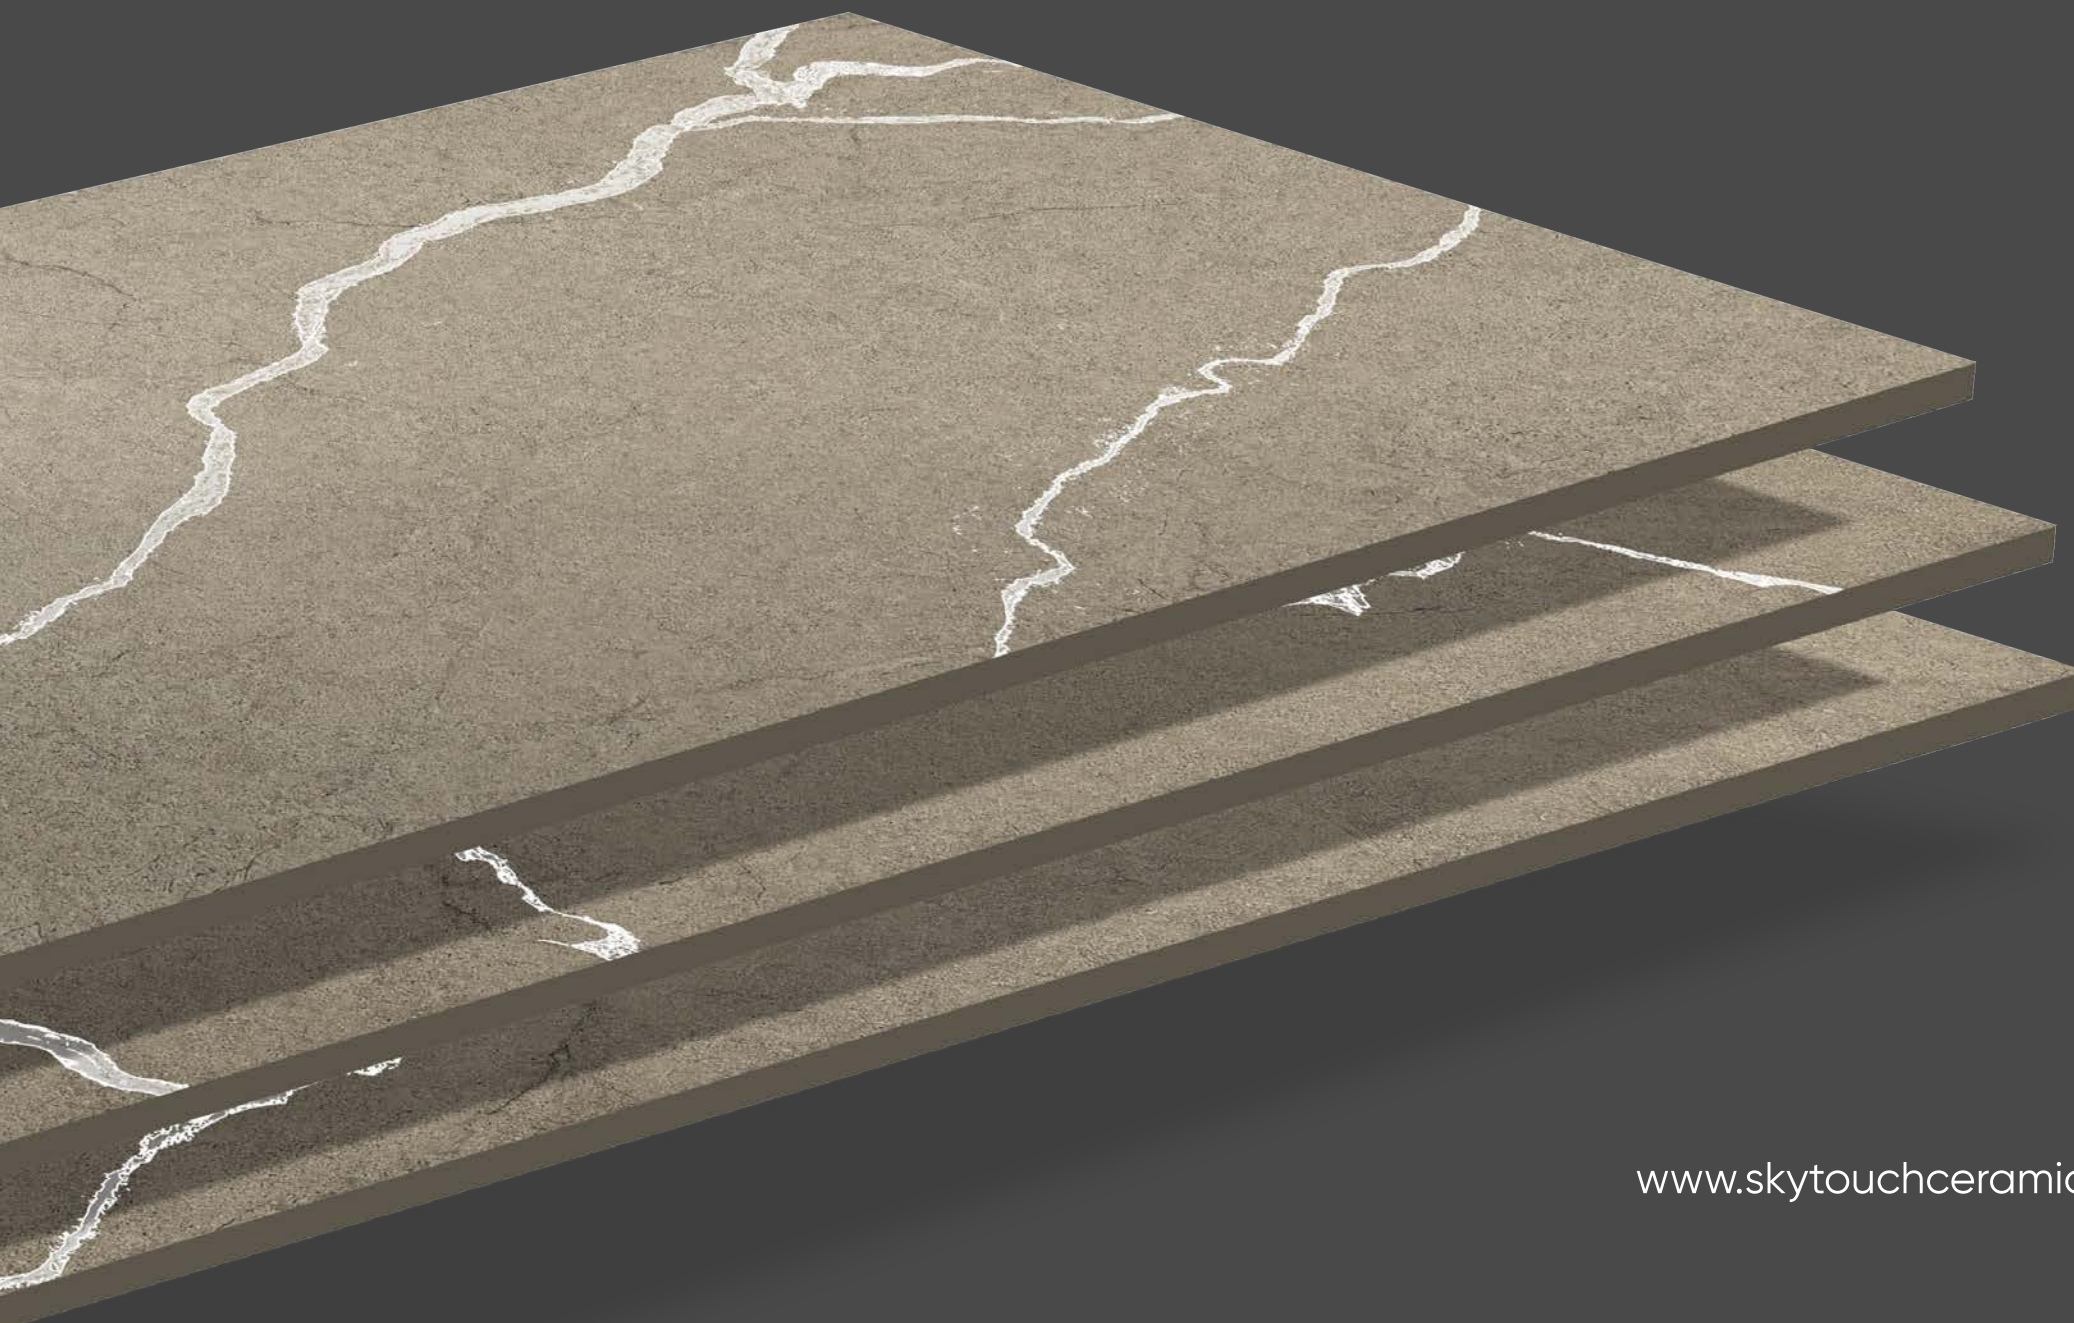

## DOLOMITI YELLOW

04  
Faces

Carving  
Finish

Wall Tile

Floor Tiles

Frost Proof

Stain Resistant  
Class 5

DOLOMITI YELLOW