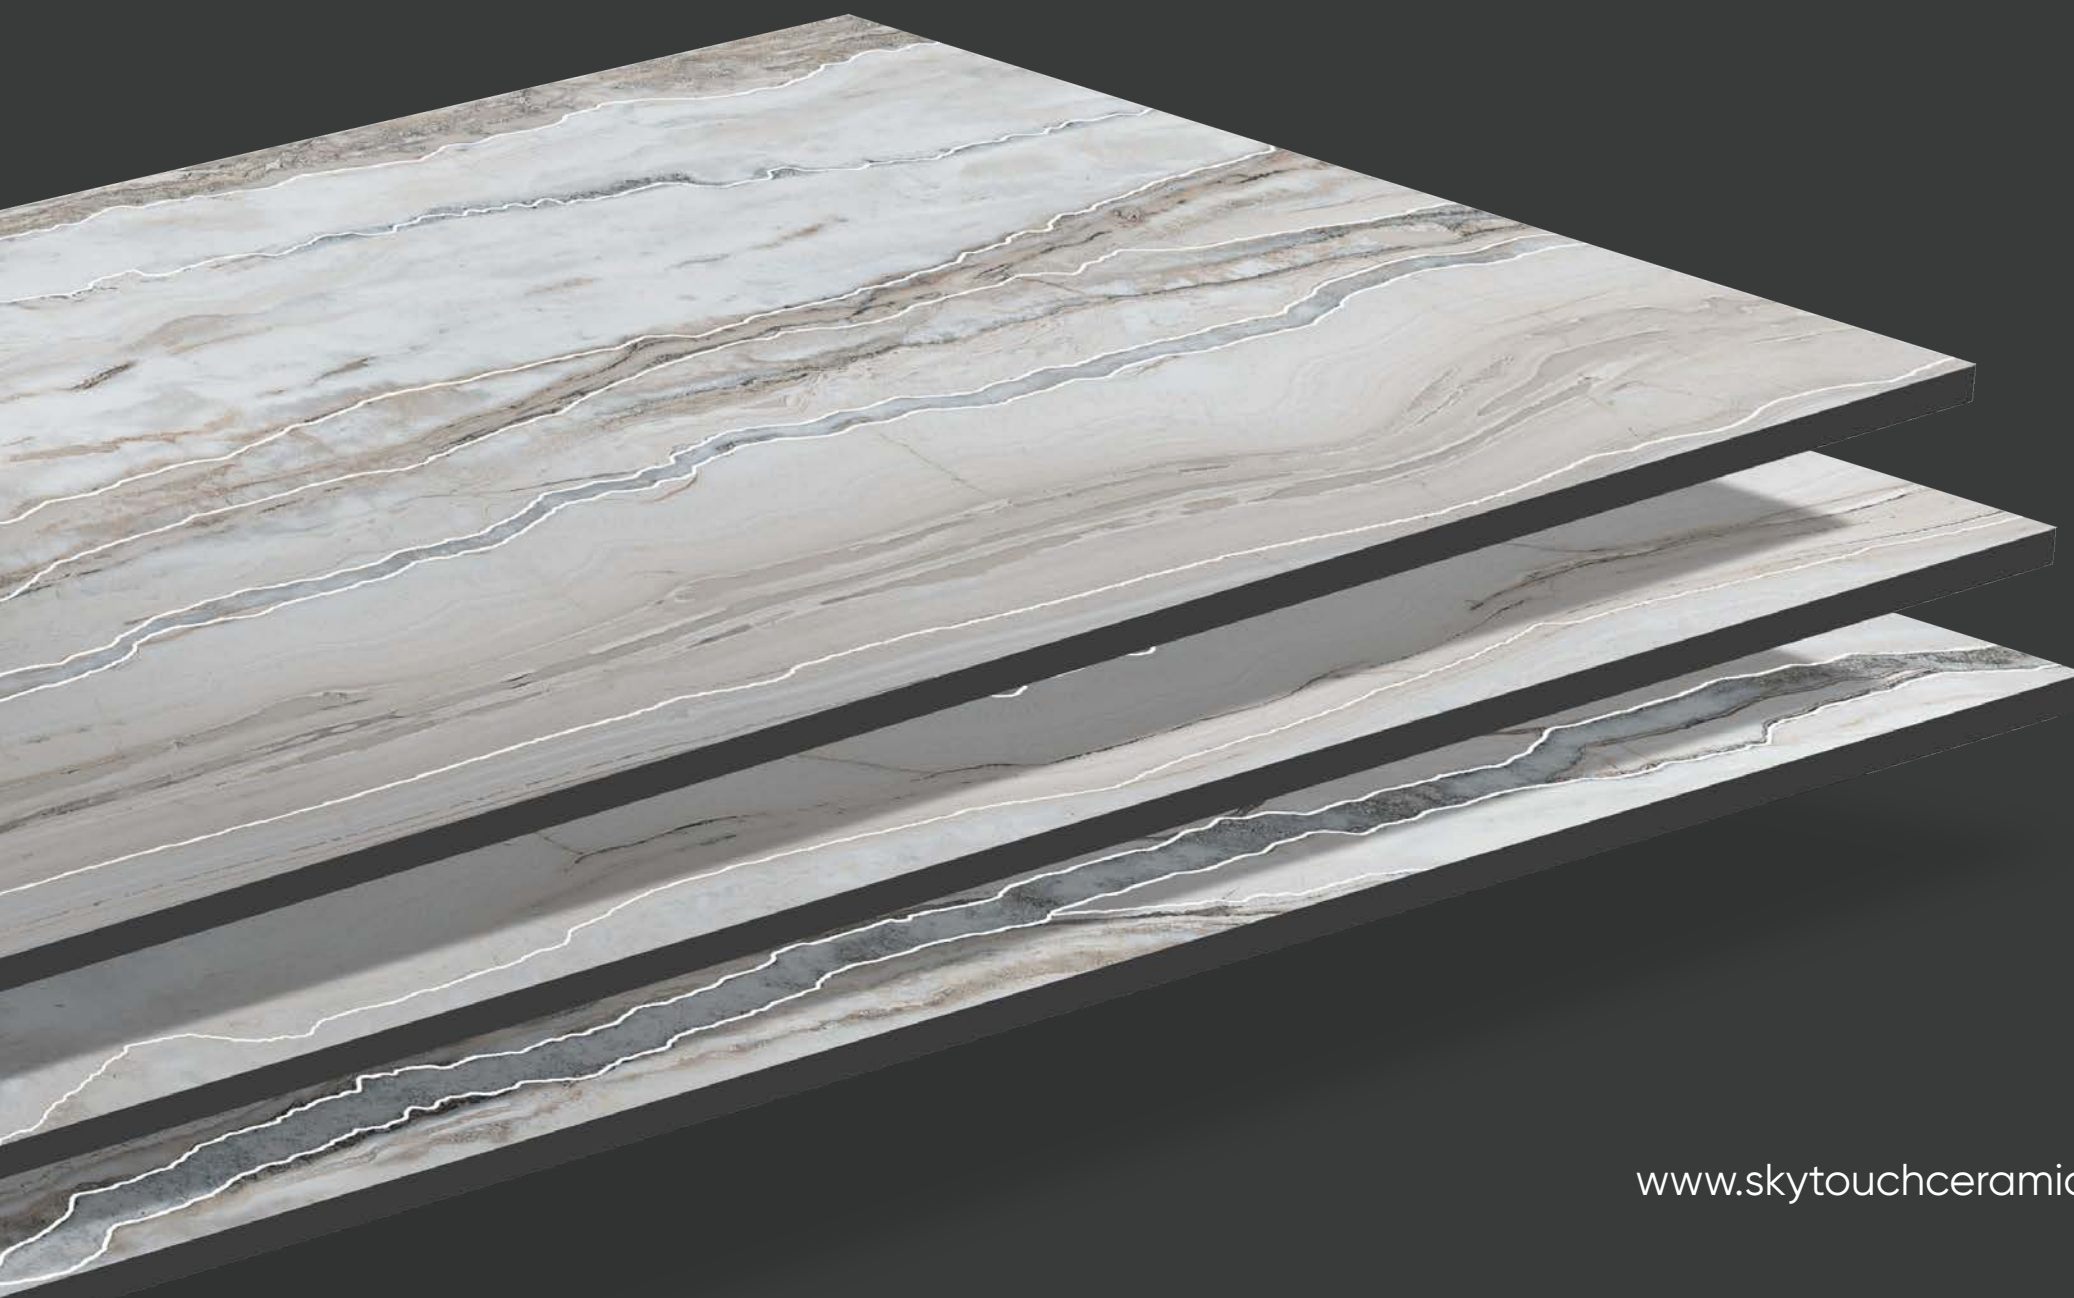

## ZEBRINO WAVE LIGHT

05  
Faces

Carving  
Finish

Wall Tile

Floor Tiles

Frost Proof

Stain Resistant  
Class 5

IMPIO  
CARVING COLLECTION