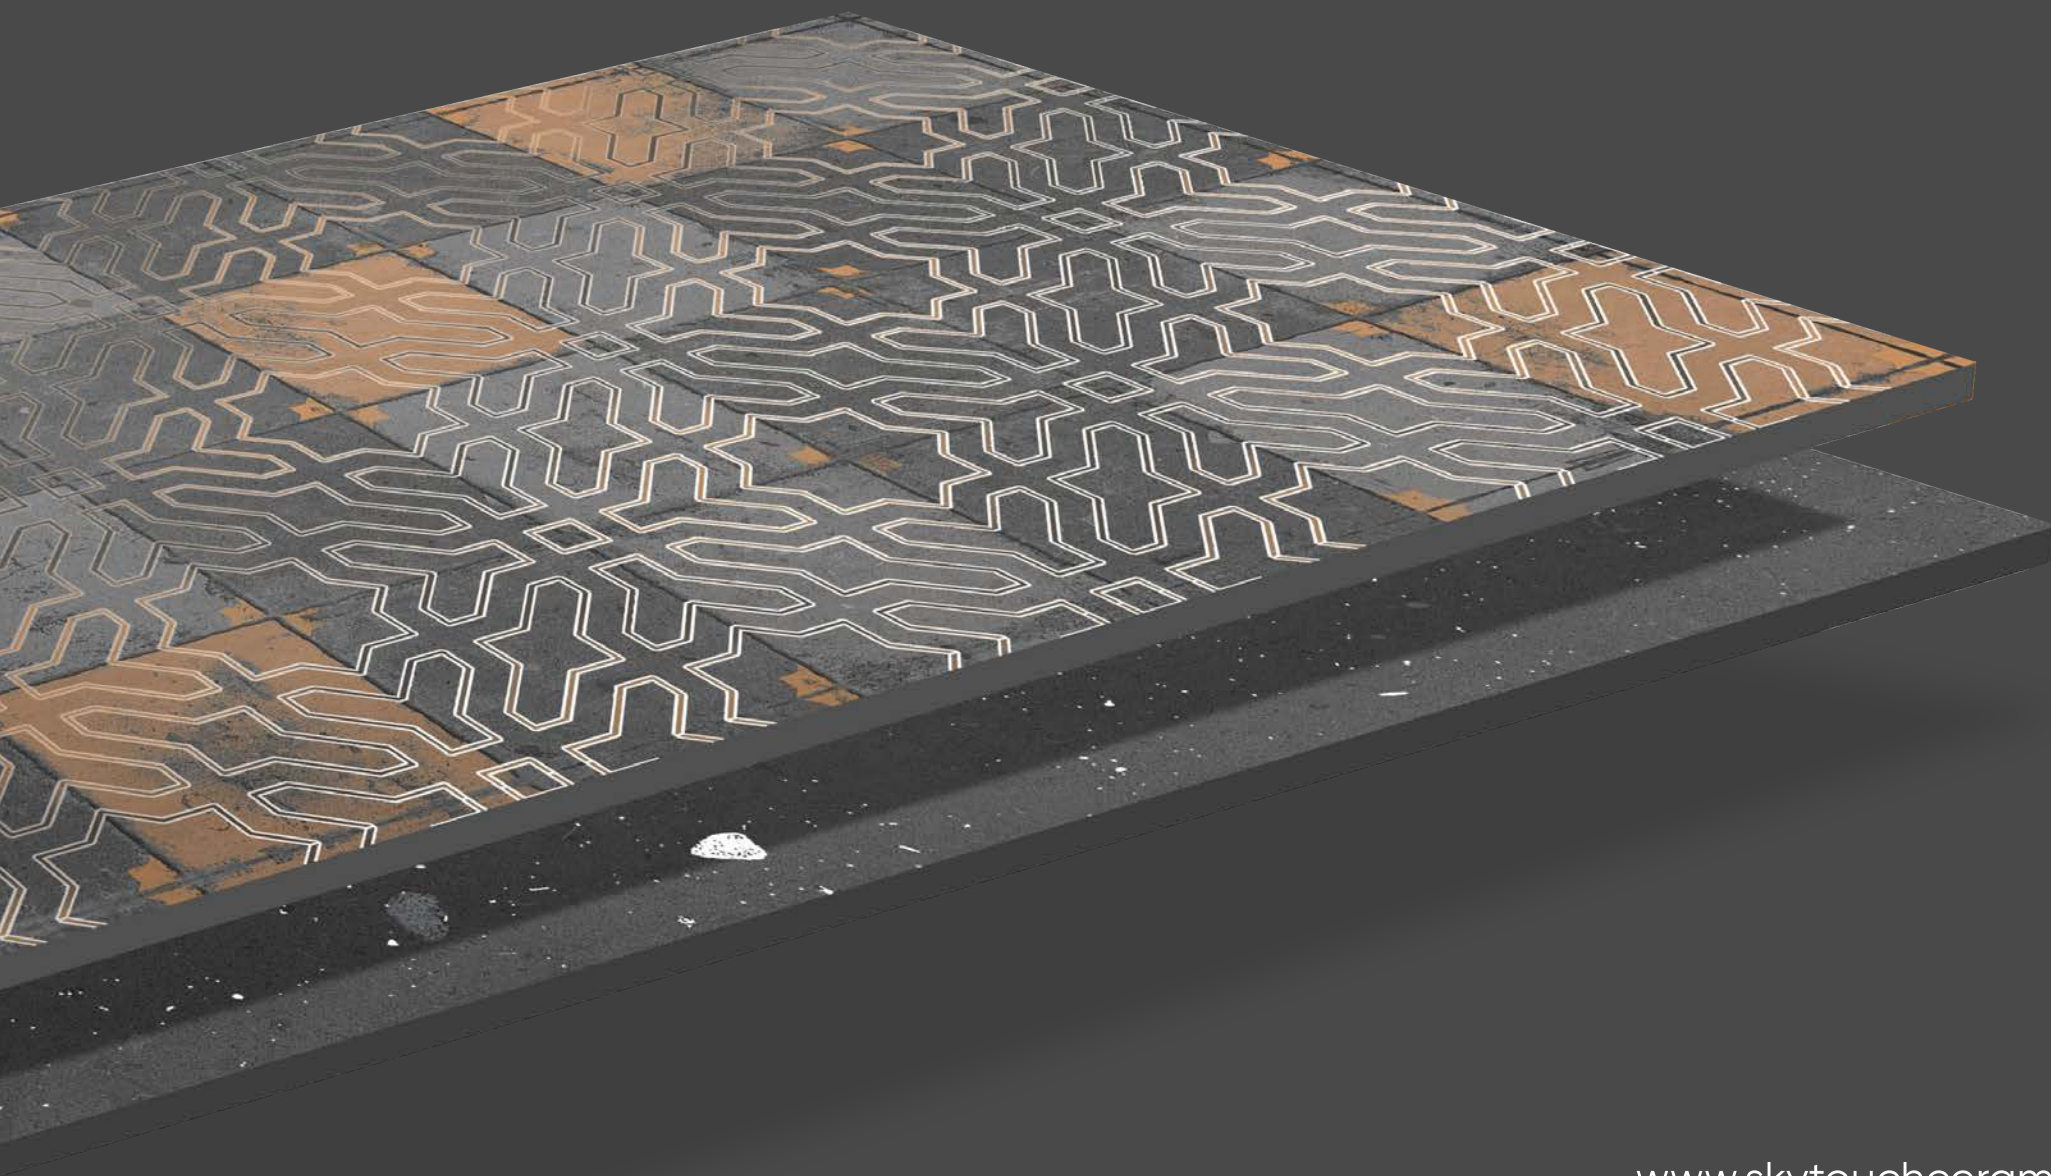

## Carving Finish

Wall Tile

Floor Tiles

Frost Proof

Stain Resistant  
Class 5

**IMPIO**  
CARVING HL COLLECTION

600x  
1200mm

## MOZET SERIES

Carving  
Finish

Wall Tile

Floor Tiles

Frost Proof

Stain Resistant  
Class 5

MOZET DARK DECOR