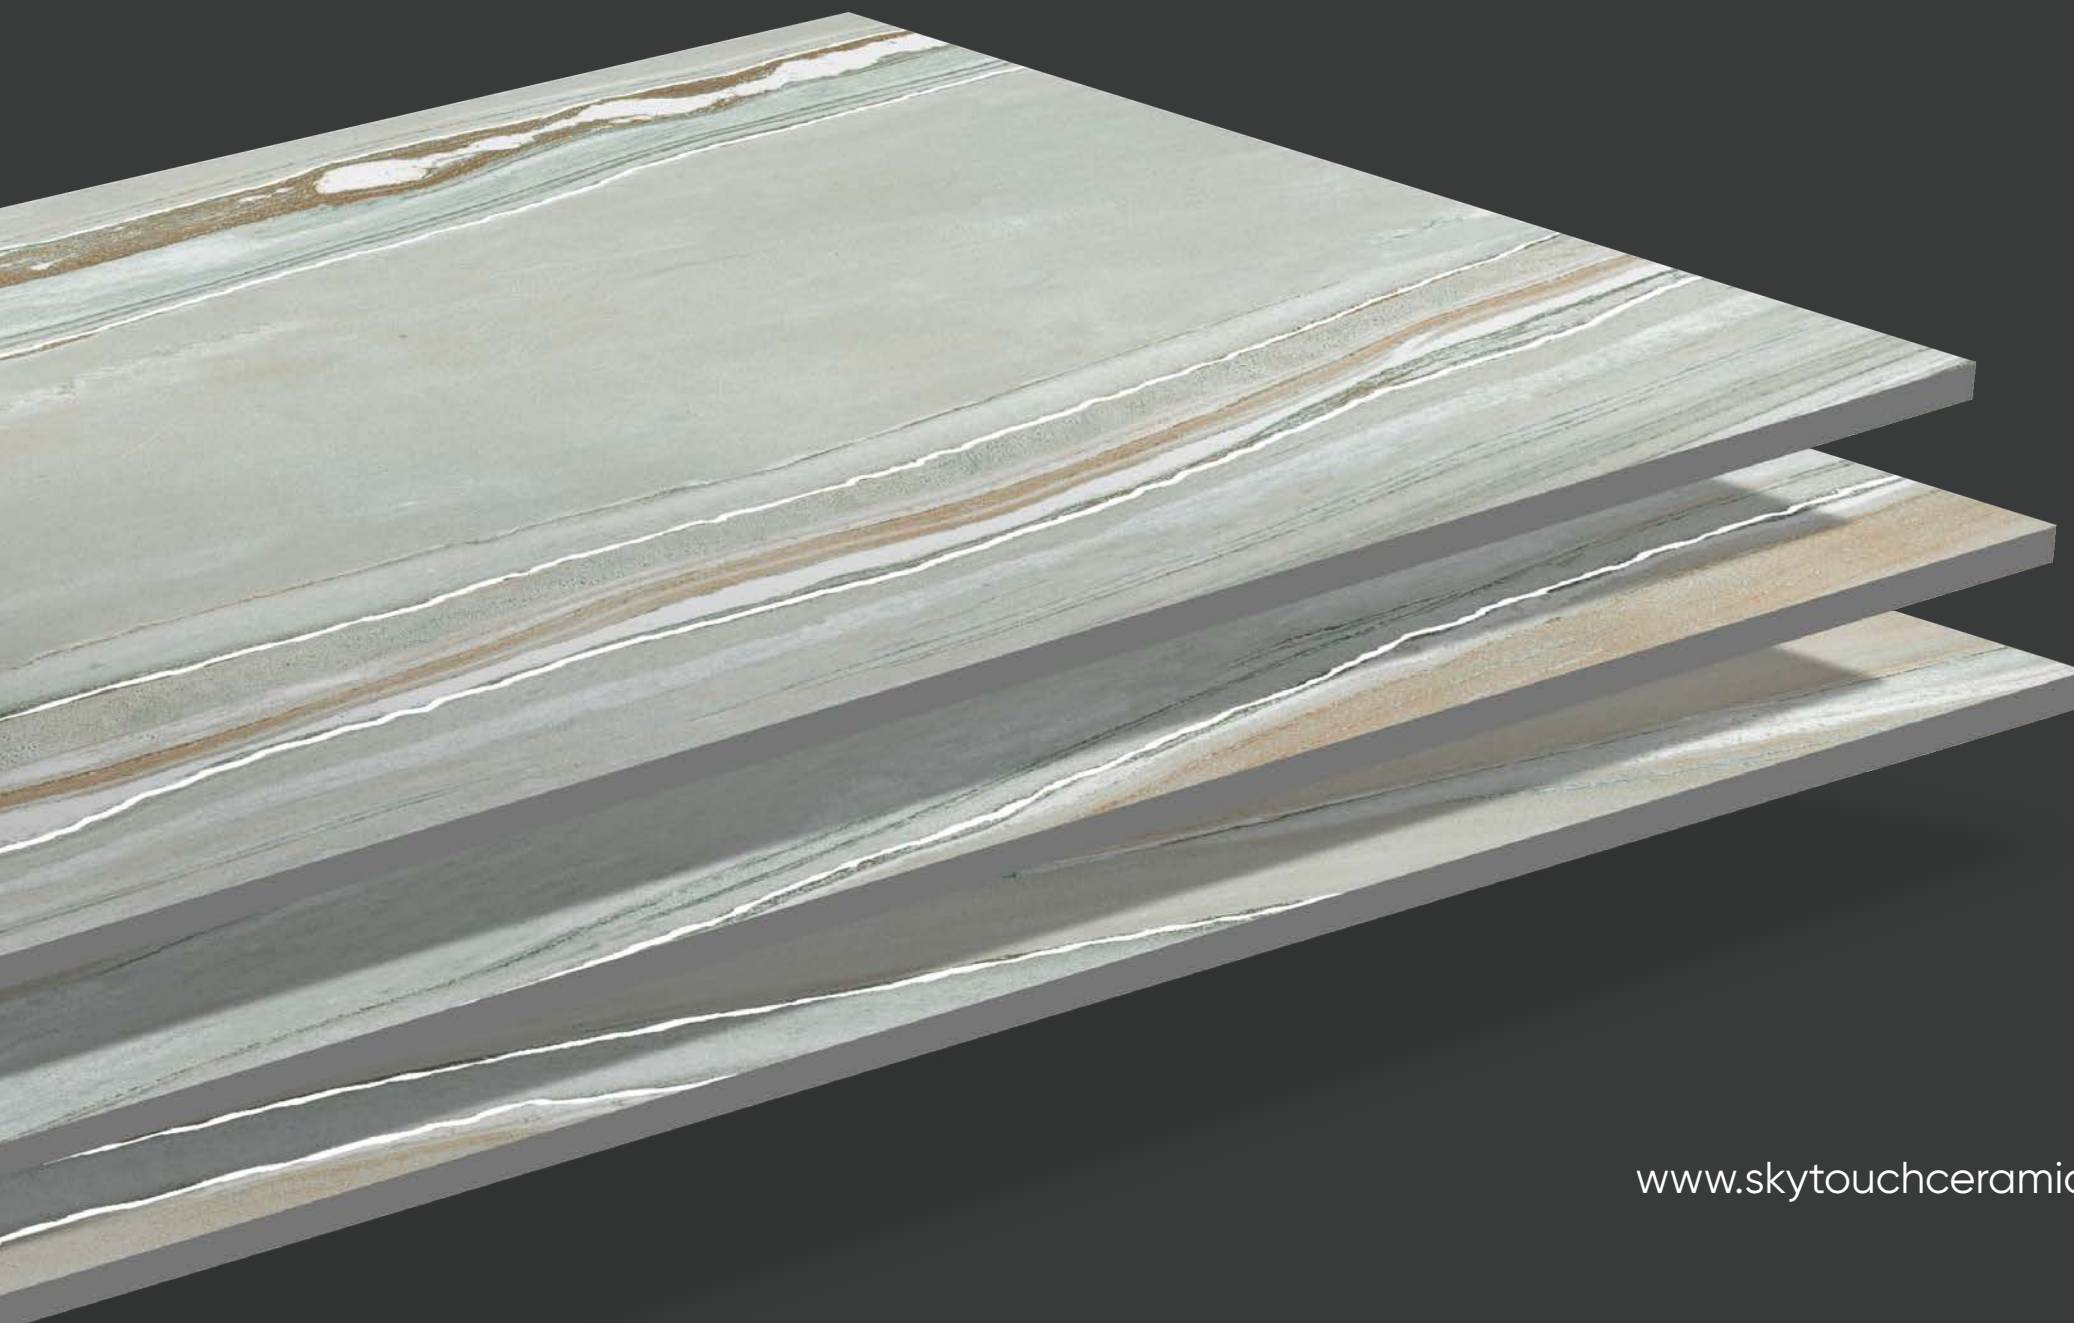

## MINERAL TEAL

04  
Faces

Carving  
Finish

Wall Tile

Floor Tiles

Frost Proof

Stain Resistant  
Class 5

IMPIO  
CARVING COLLECTION