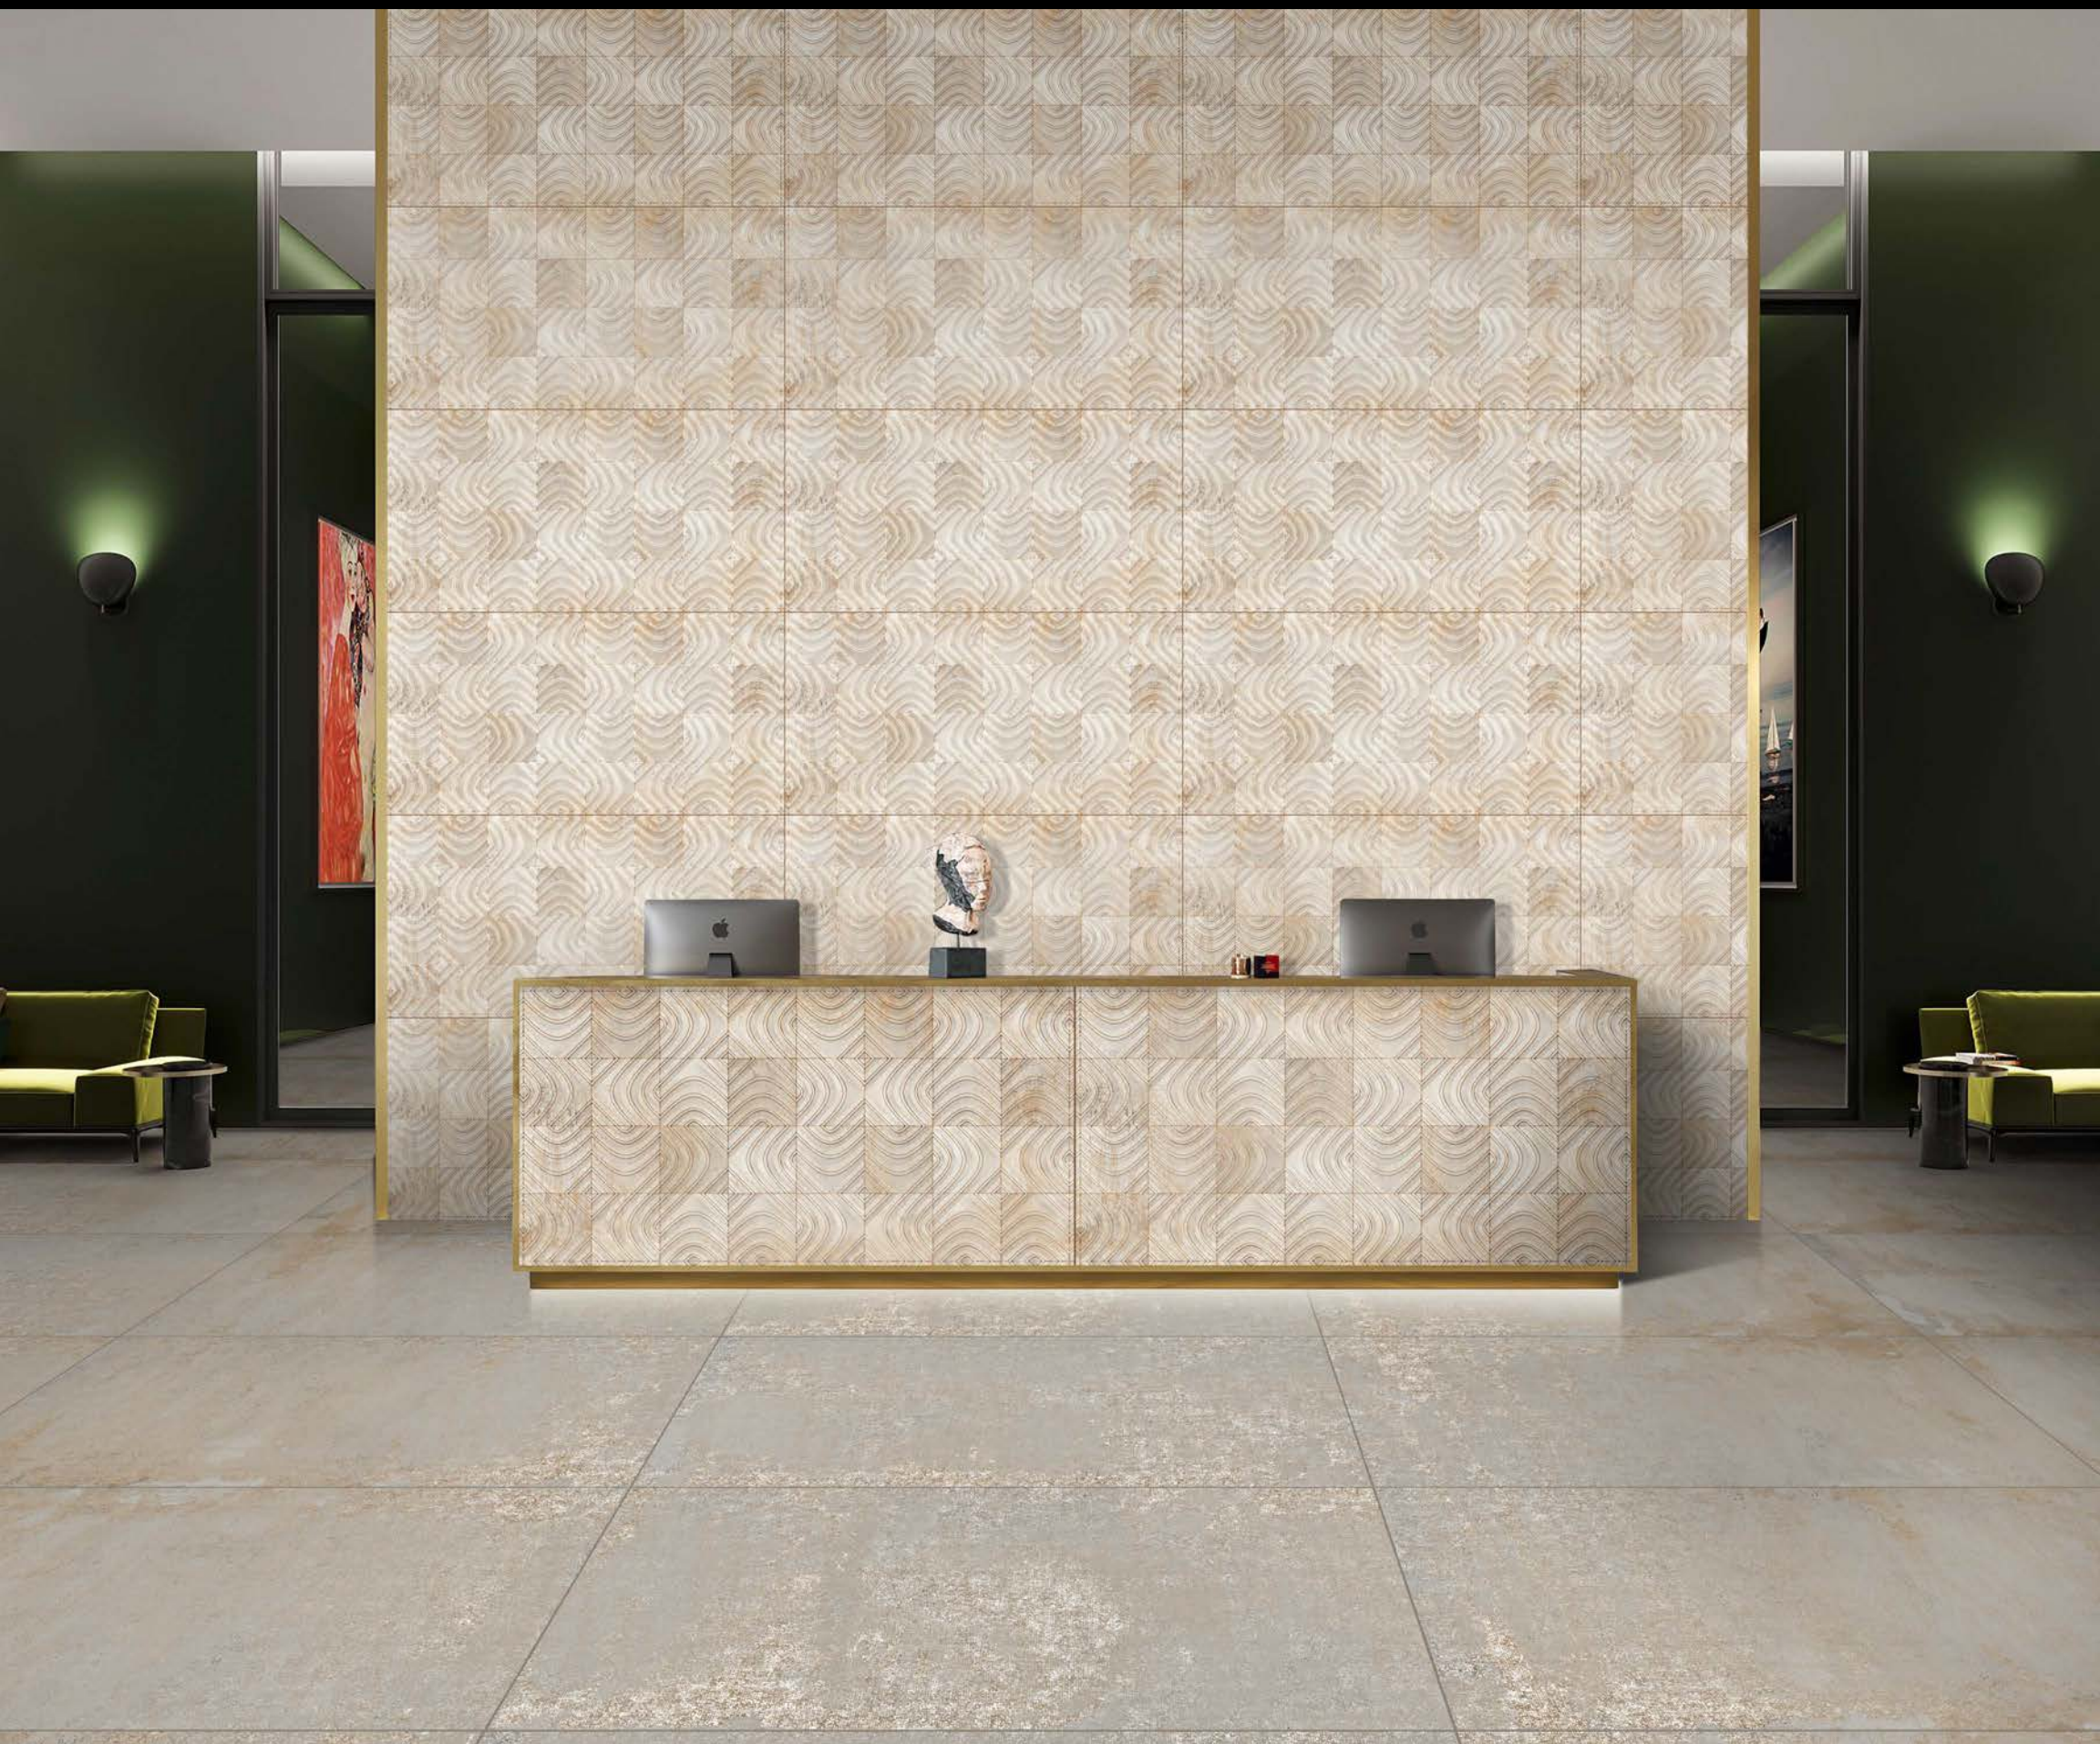

Wall Tile

Floor Tiles

Frost Proof

Stain Resistant  
Class 5

DOCKS BEIGE

Random : 04

**IMPÍO**  
CARVING HL COLLECTION

600x  
1200mm