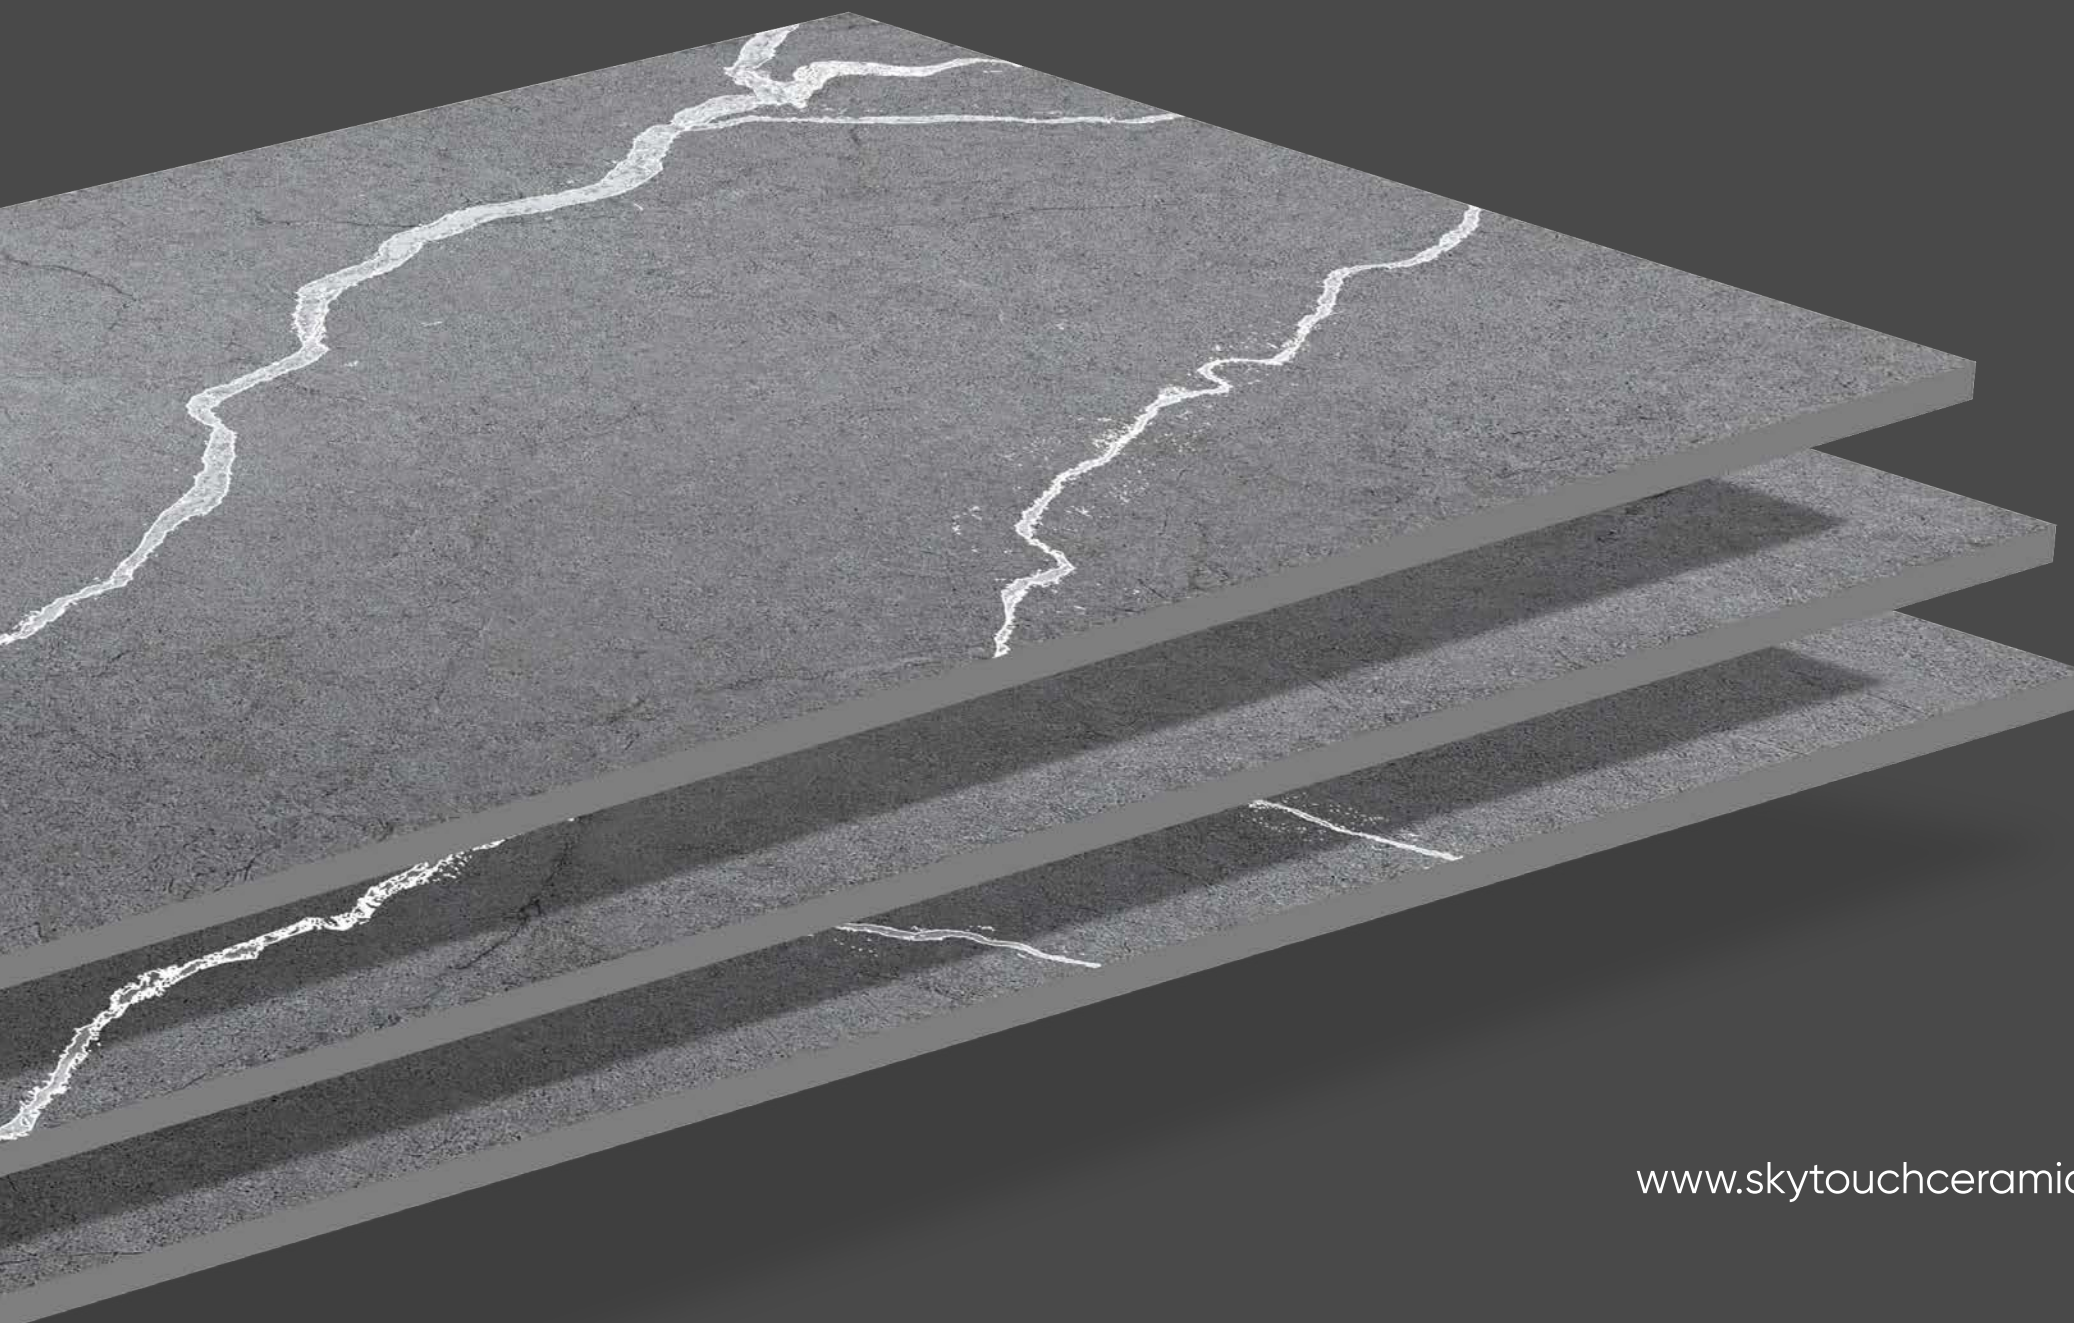

## DOLOMITI DARK

04  
Faces

Carving  
Finish

Wall Tile

Floor Tiles

Frost Proof

Stain Resistant  
Class 5

DOLOMITI DARK