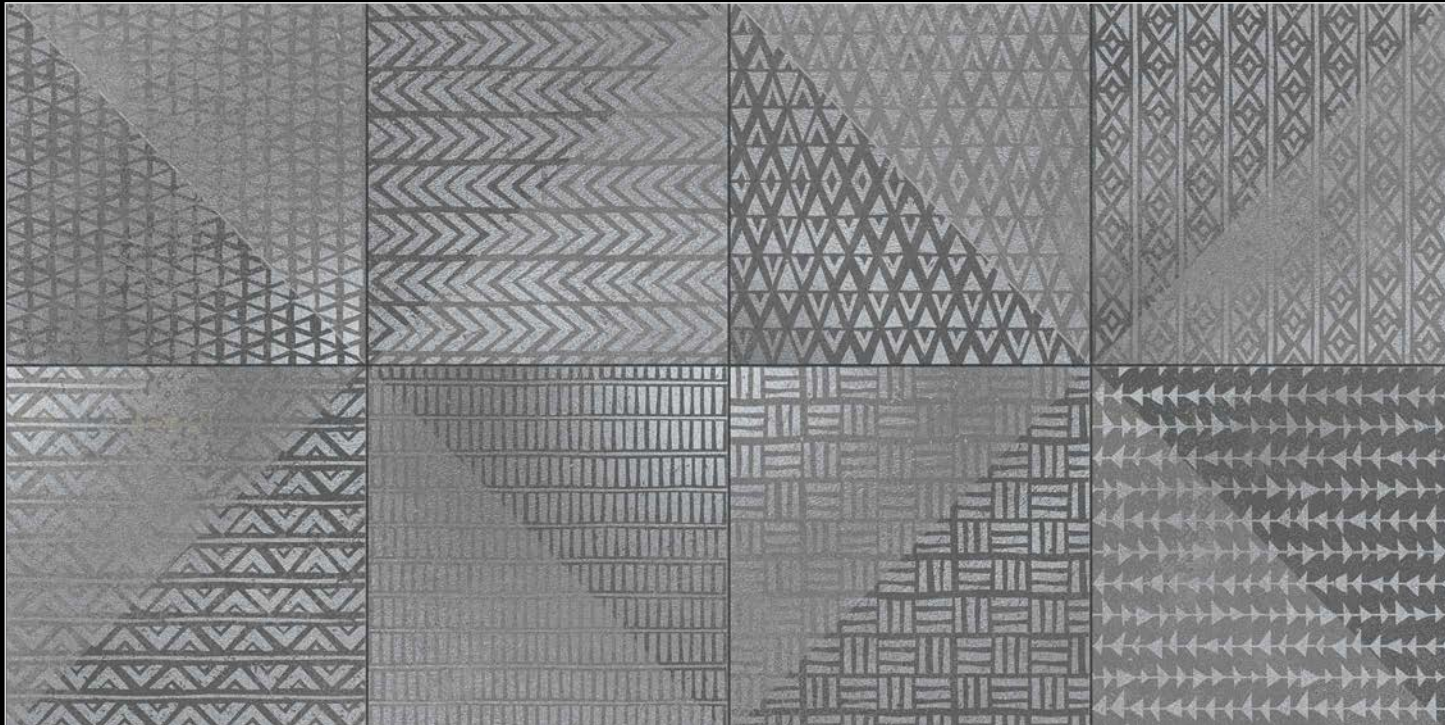

## URBAN SERIES

Carving  
Finish

Wall Tile

Floor Tiles

Frost Proof

Stain Resistant  
Class 5

URBAN DECOR

Carving  
Finish