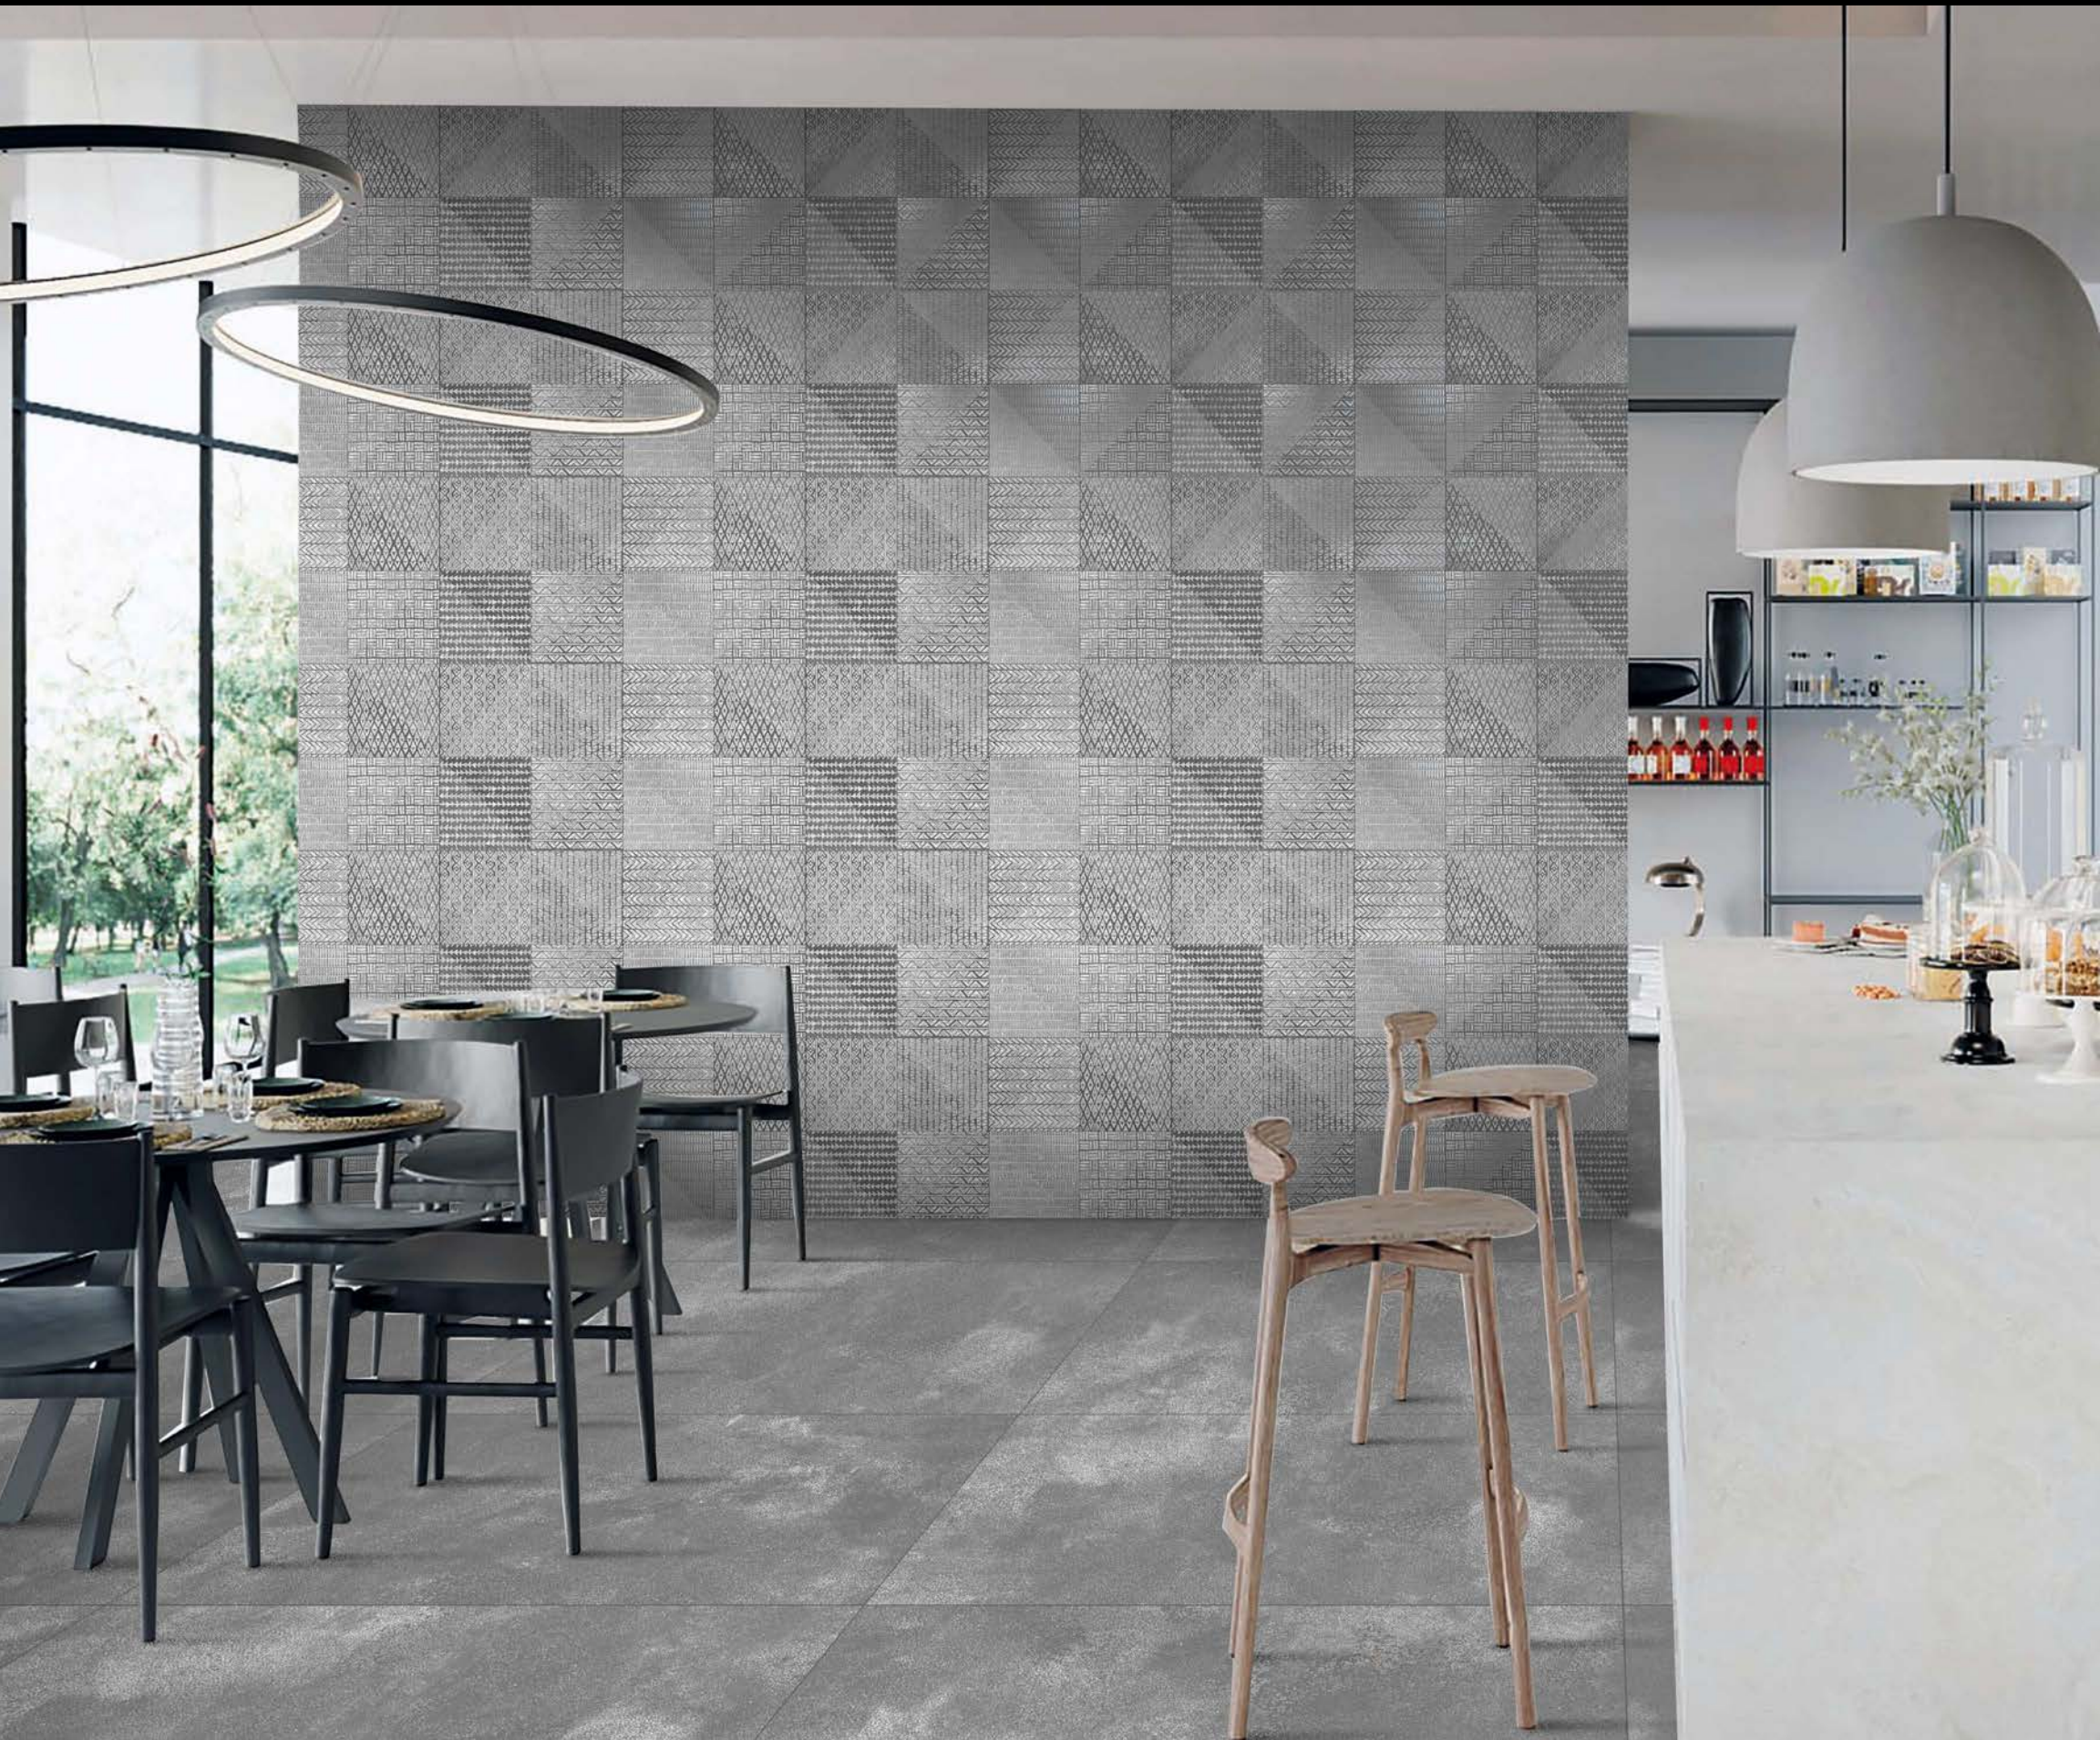

Wall Tile

Floor Tiles

Frost Proof

Stain Resistant  
Class 5

URBAN GREY

Random : 03

**IMPÍO**  
CARVING HL COLLECTION

600x  
1200mm