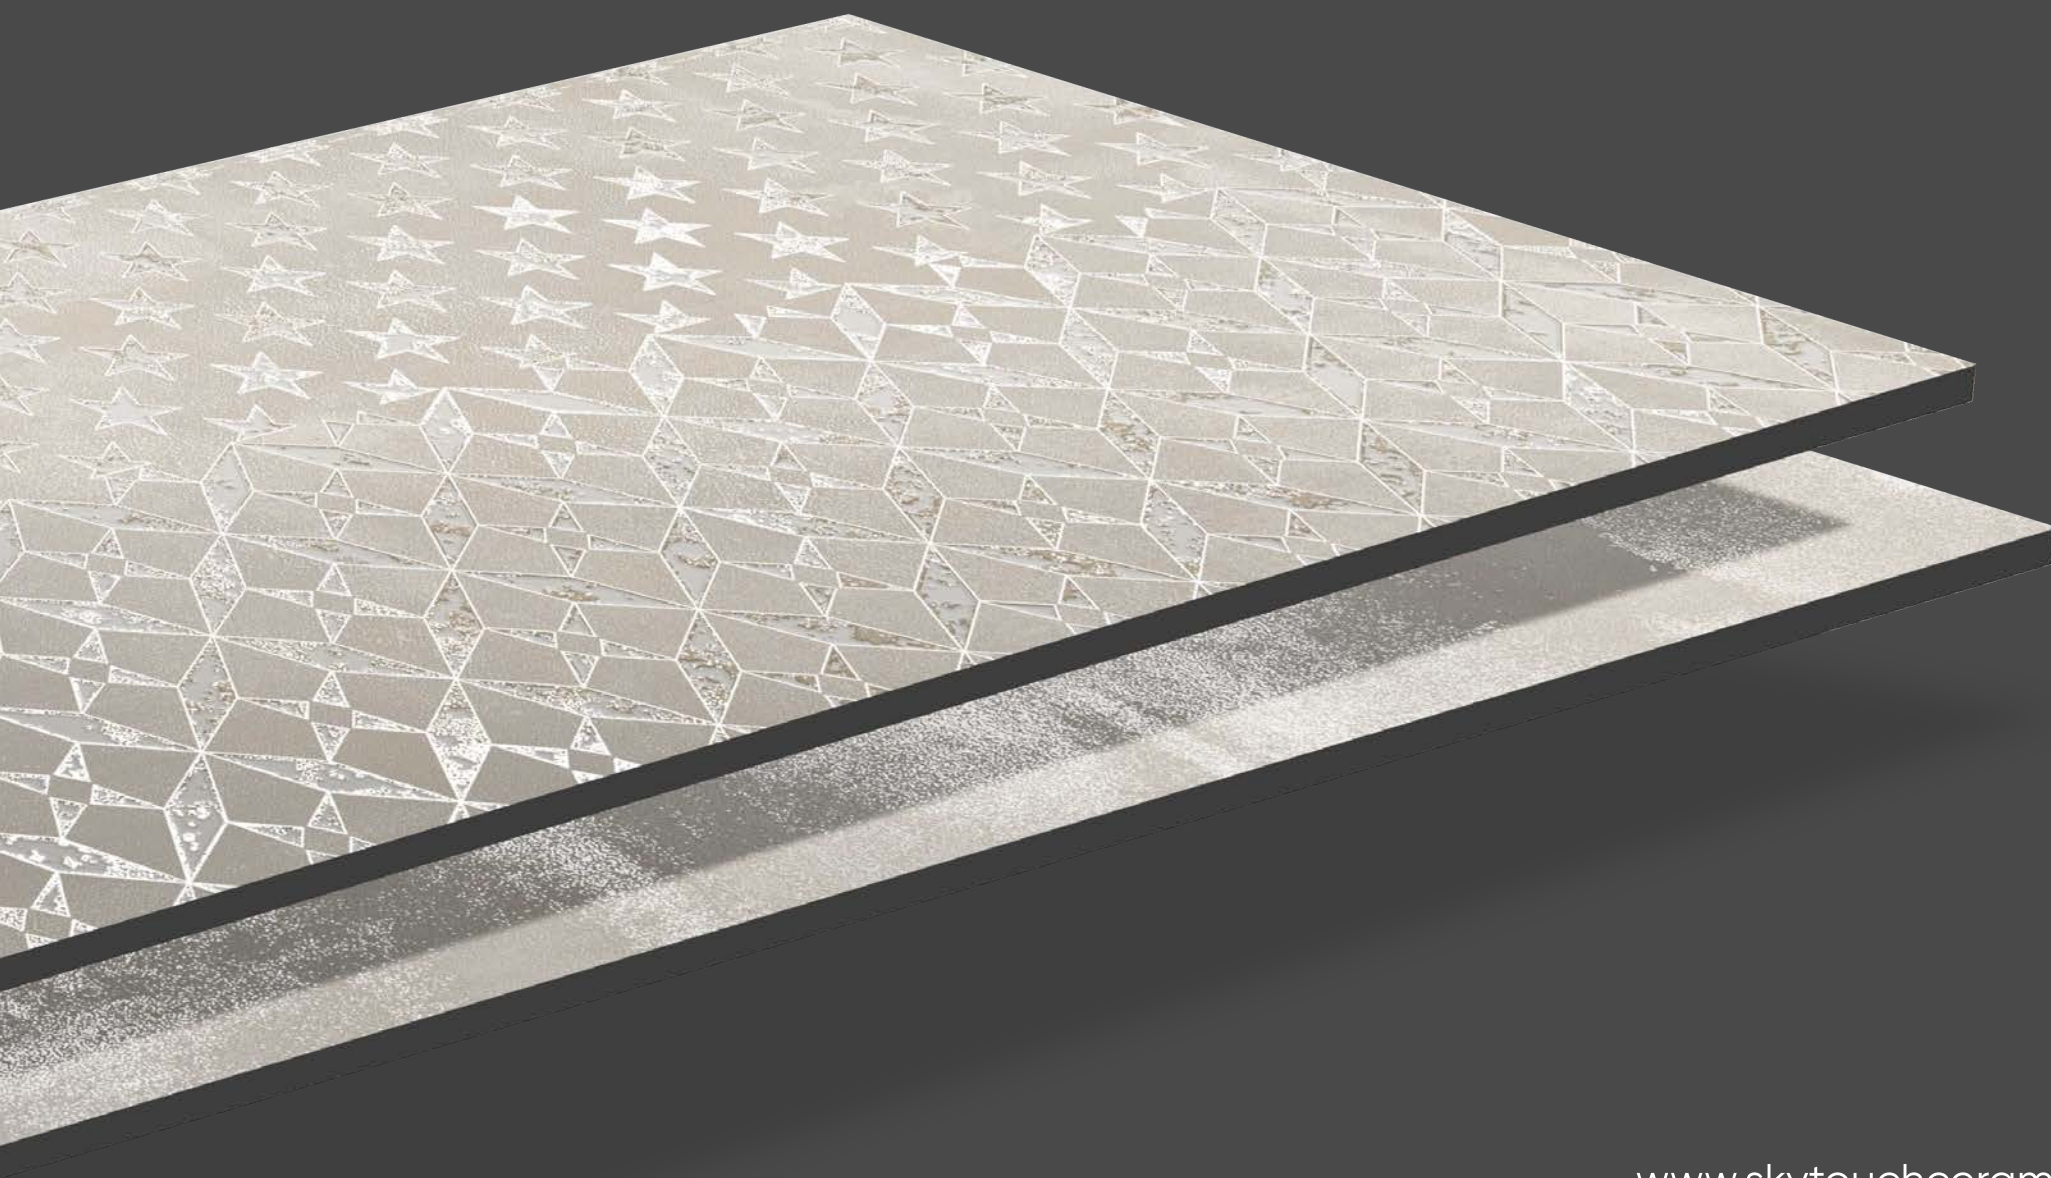

## FRAME SERIES

Carving  
Finish

Wall Tile

Floor Tiles

Frost Proof

Stain Resistant  
Class 5

FRAME BEIGE DECOR

Random : 04