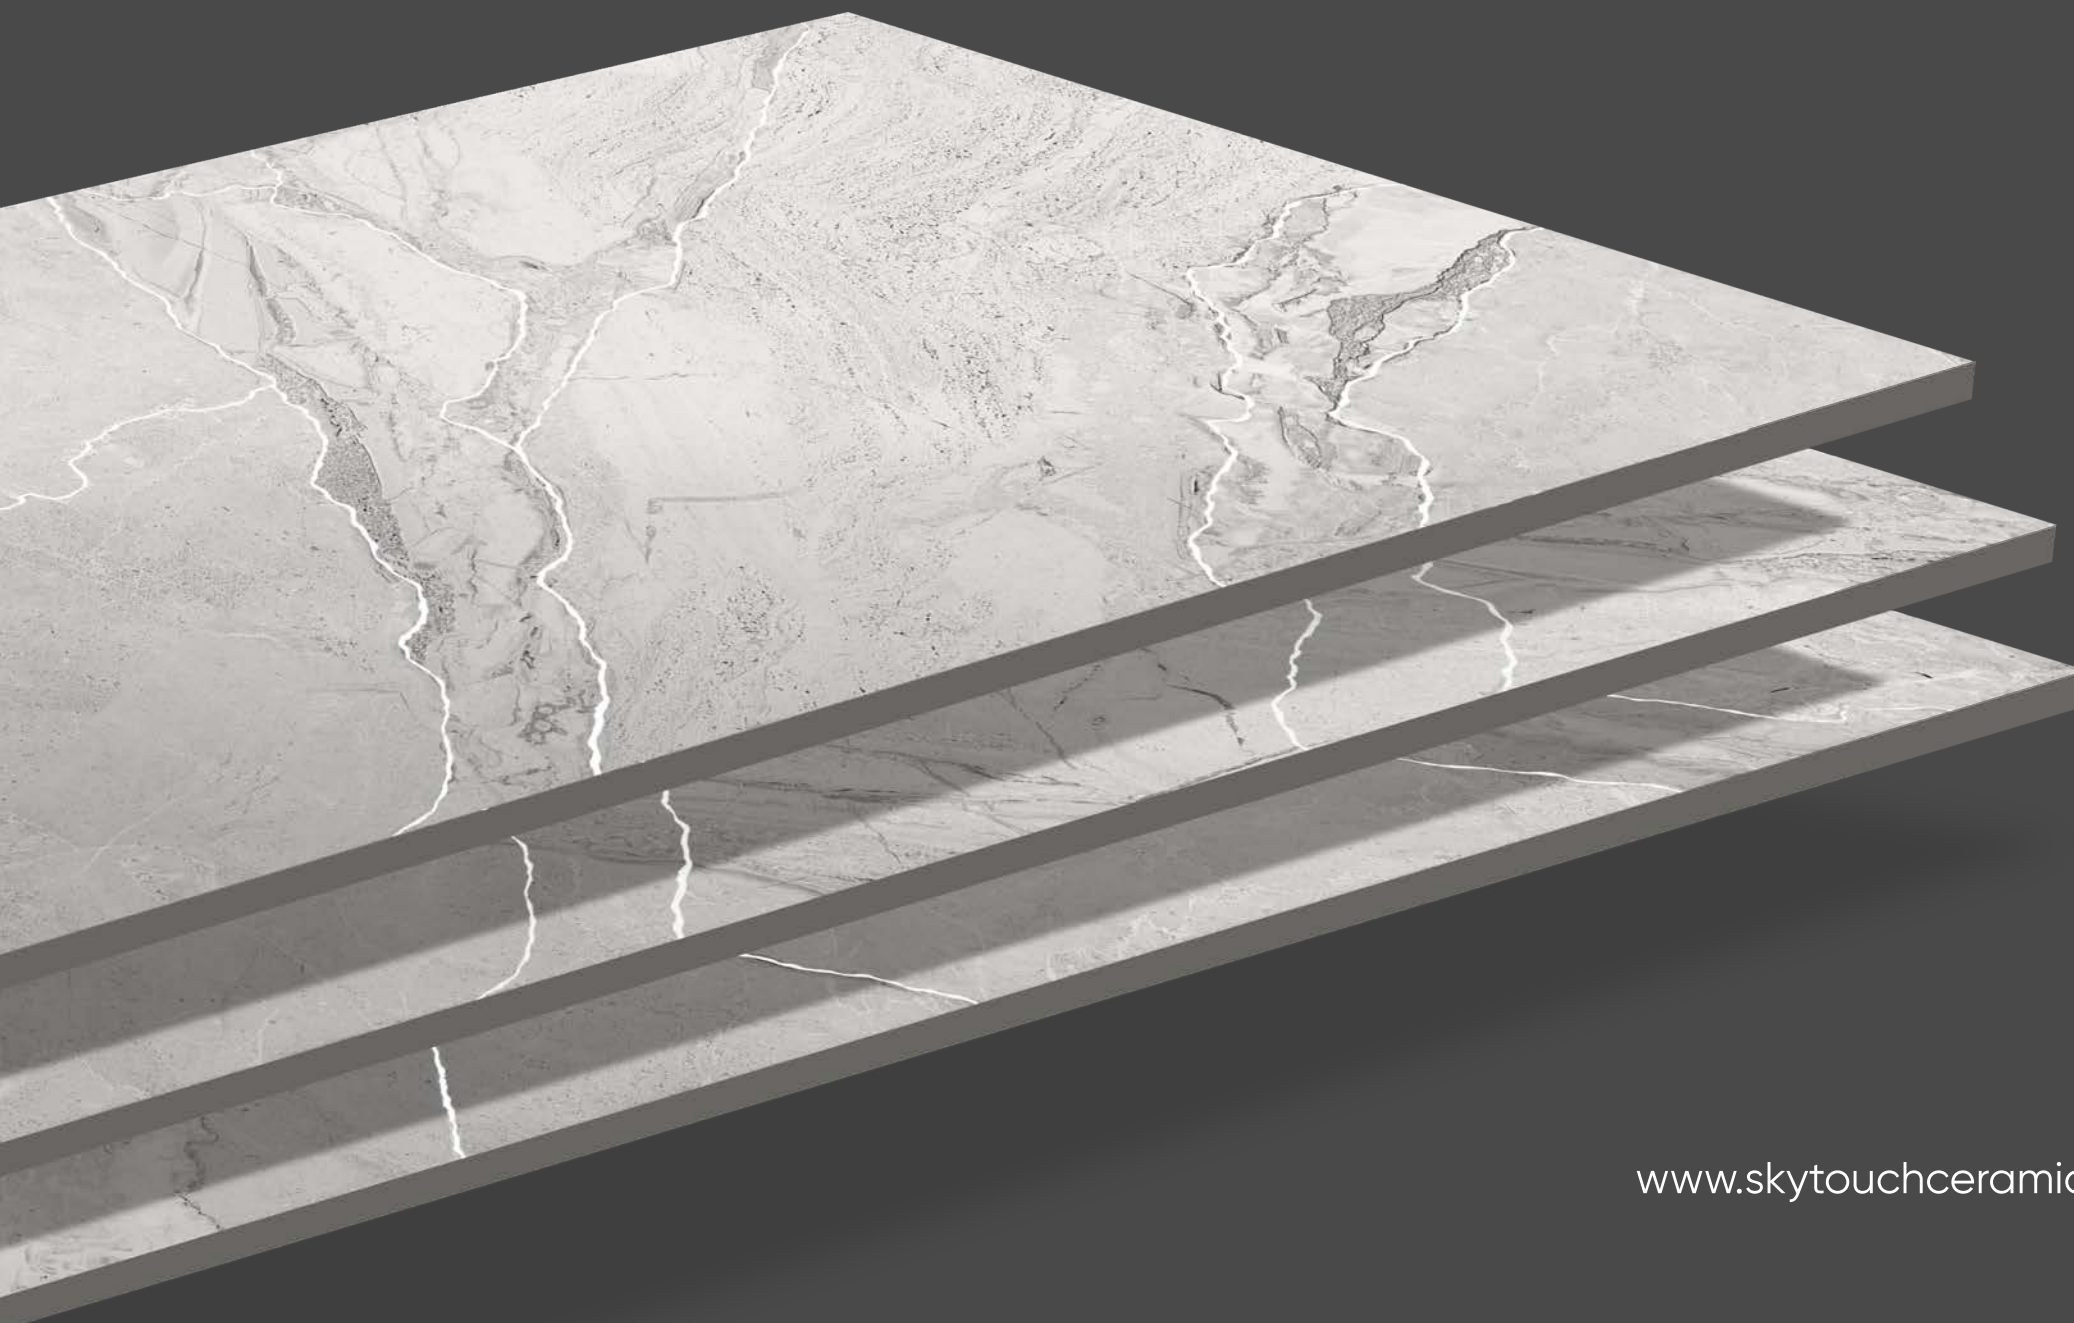

APUANE LIGHT GREY

09
Faces

Carving
Finish

Wall Tile

Floor Tiles

Frost Proof

Stain Resistant
Class 5