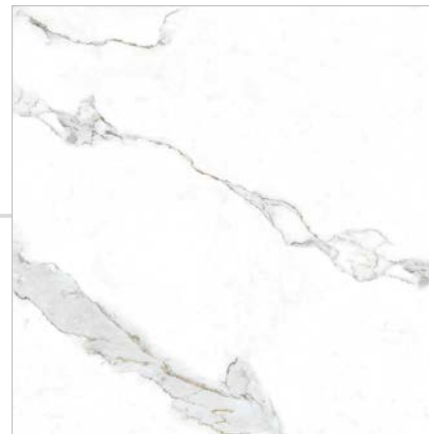

IMPÍO
GLOSSY COLLECTION

SIZE :
600x600mm

FINISH :
POLISHED

FACES:
6 RANDOMS