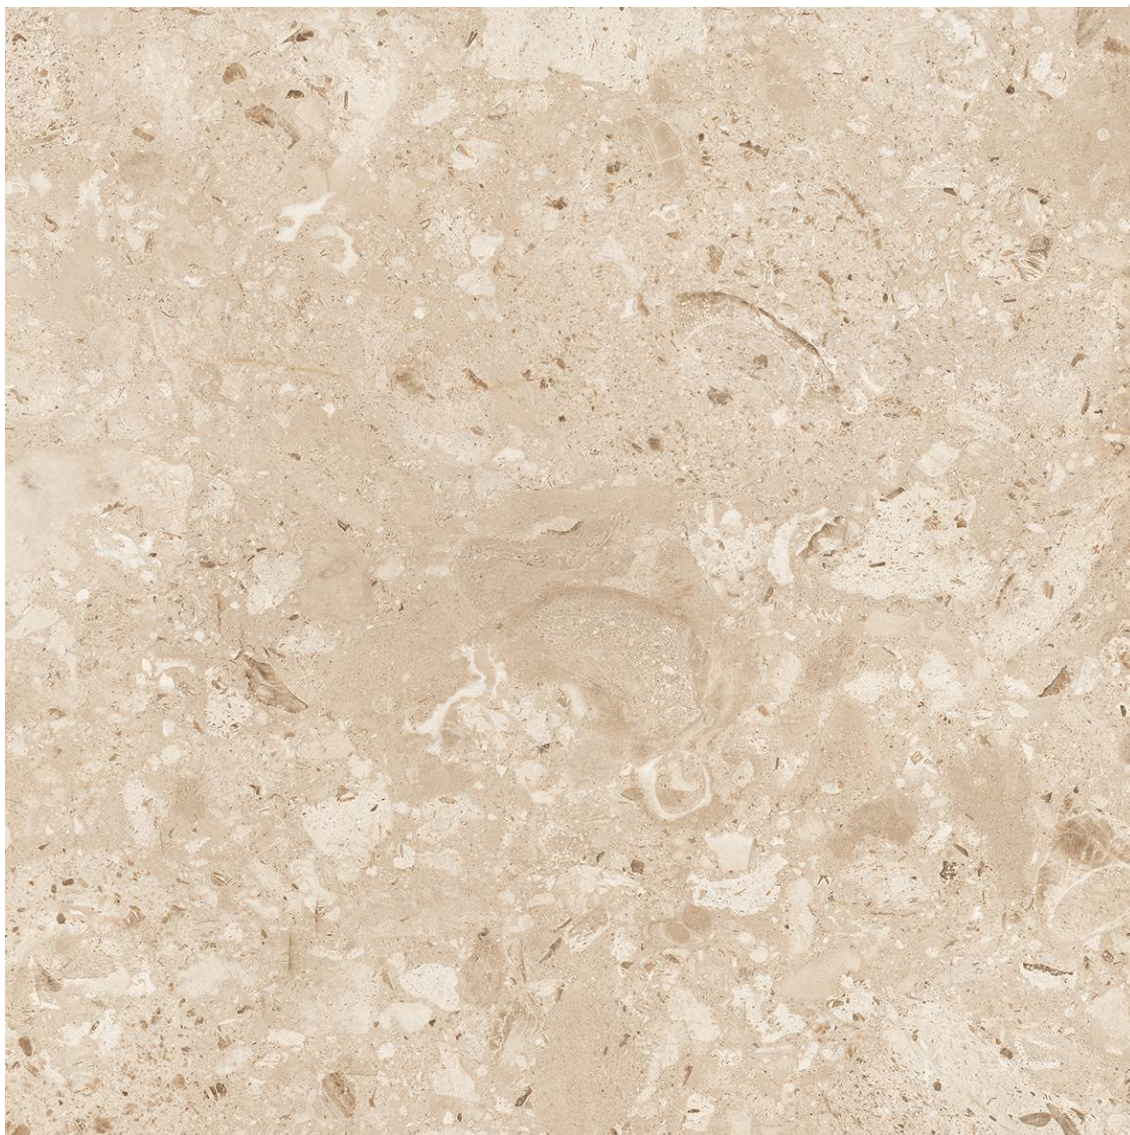

IMPÍO
GLOSSY COLLECTION

SIZE :
600x600mm

FINISH :
POLISHED

FACES:
5 RANDOMS

STREWN BROWN

IMPÍO
GLOSSY COLLECTION

SIZE :
600x600mm

FINISH :
POLISHED