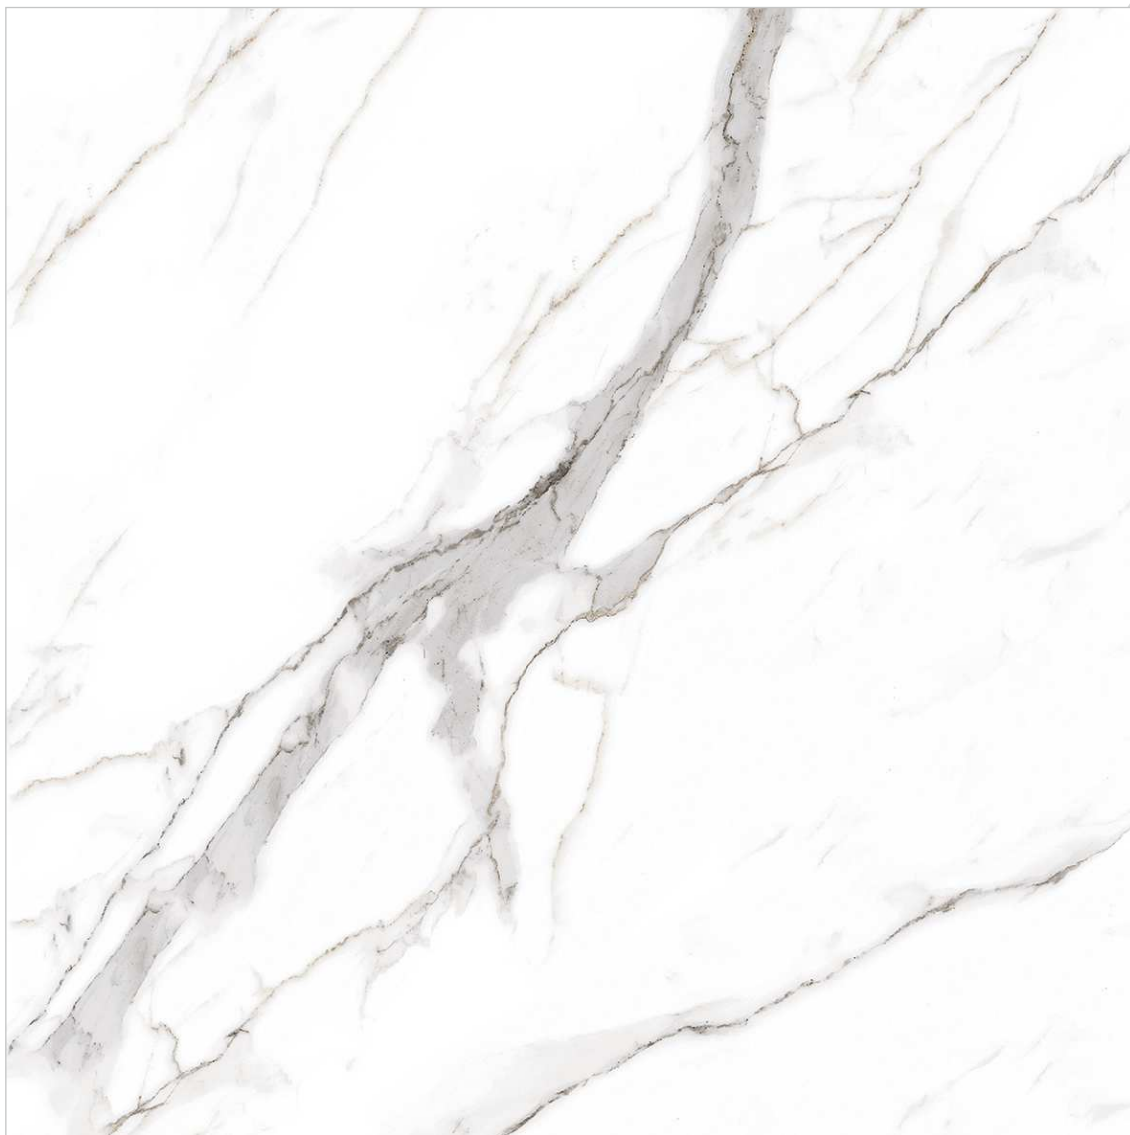

WHITE CLARA