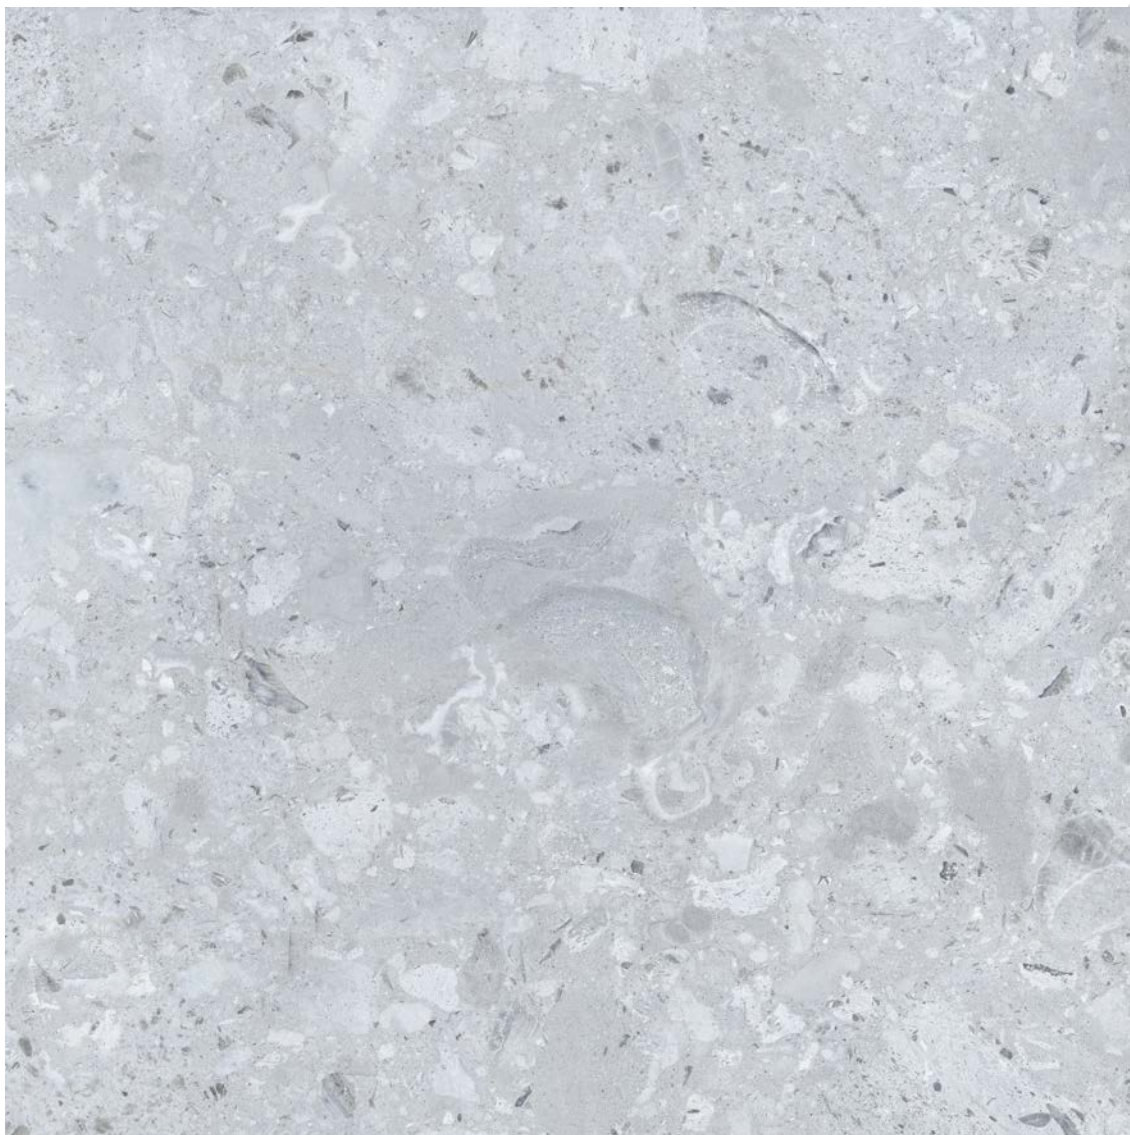

STREWN GREY