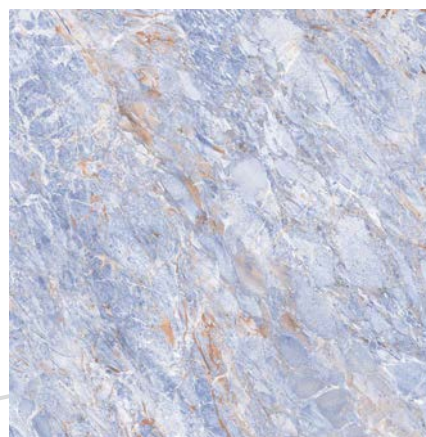

FACES:
5 RANDOMS

CUBO VIOLET

IMPÍO
GLOSSY COLLECTION

SIZE :
600x600mm

FINISH :
POLISHED

FACES:
5 RANDOMS

IMPIO
GLOSSY COLLECTION

DINAR SERIES