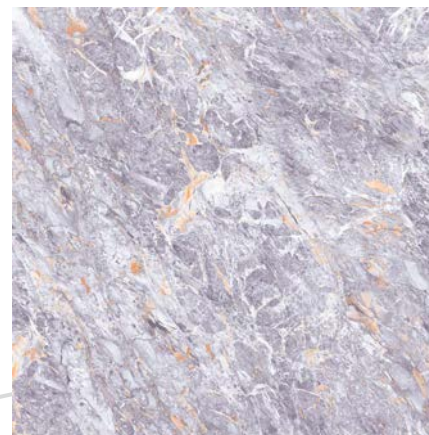

FACES:
5 RANDOMS

CUBO VIOLET

IMPÍO
GLOSSY COLLECTION

SIZE :
600x600mm

FINISH :
POLISHED

FACES:
5 RANDOMS

IMPIO
GLOSSY COLLECTION

DINAR SERIES