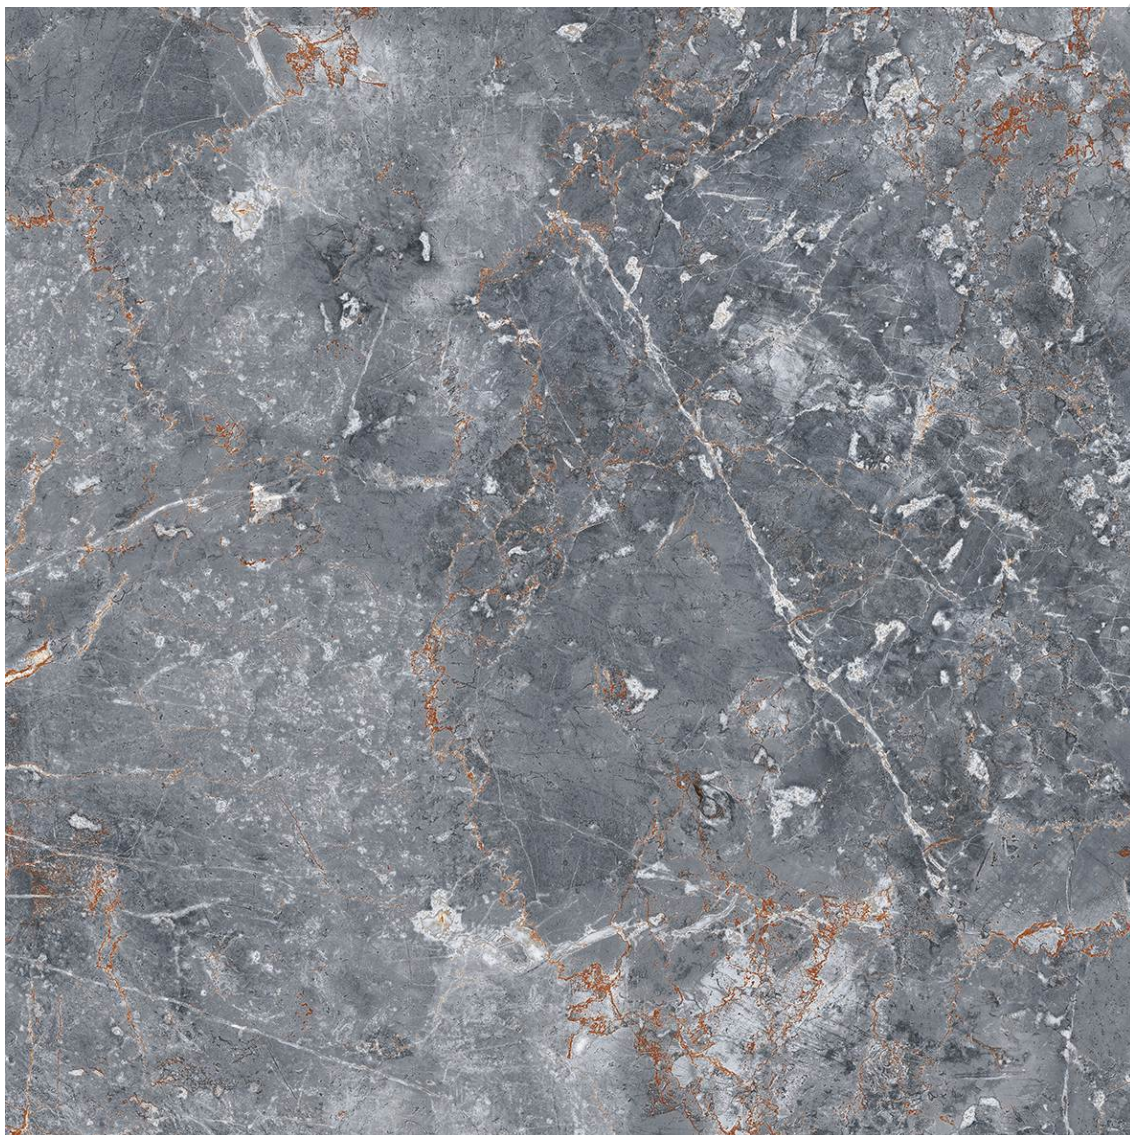

PETER BLUE

IMPÍO
GLOSSY COLLECTION

SIZE :
600x600mm

FINISH :
POLISHED

FACES:
5 RANDOMS