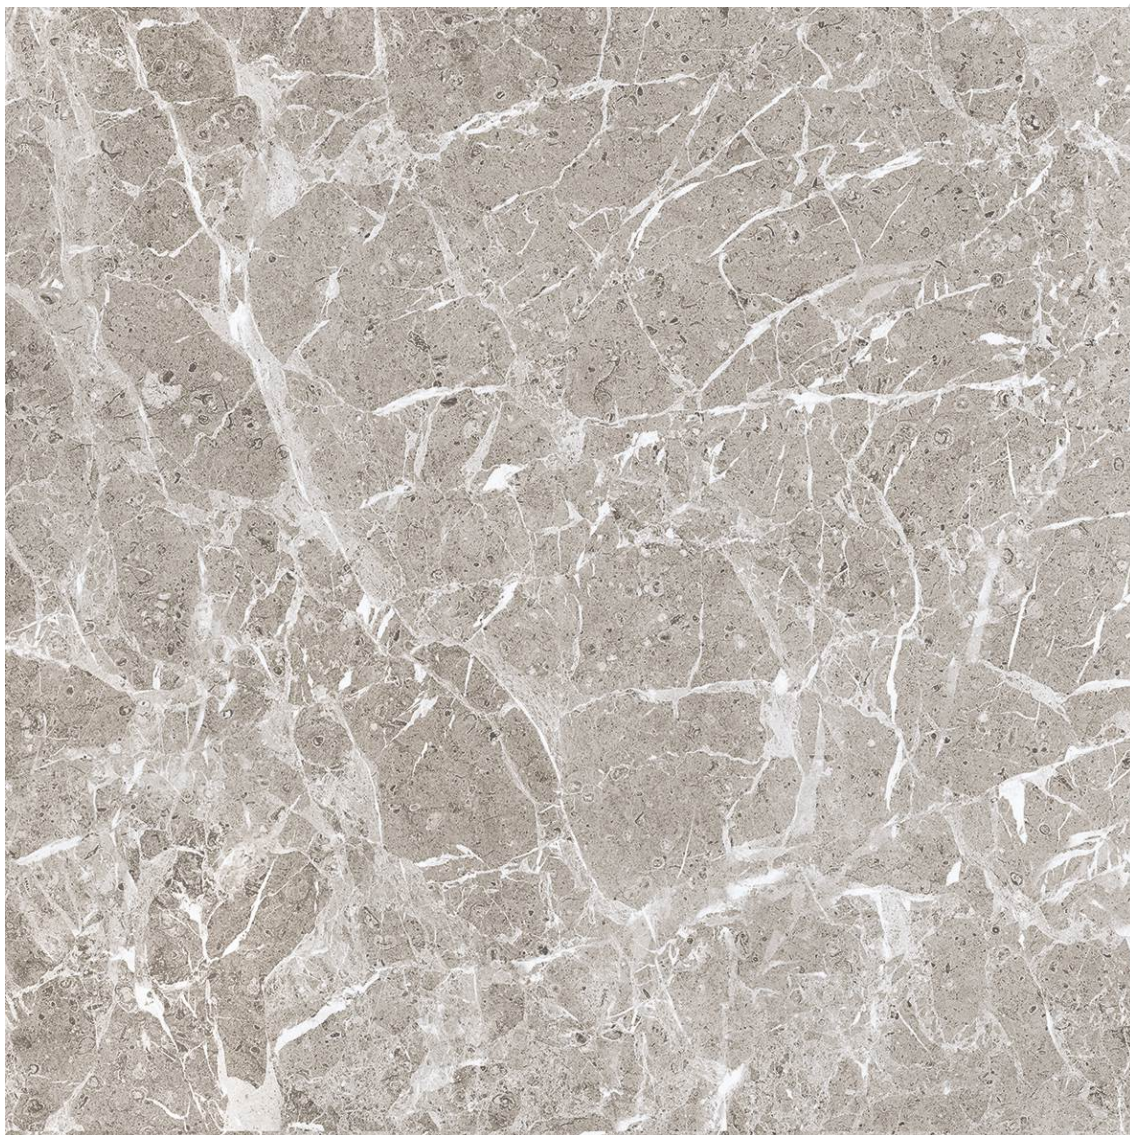

FINISH :
POLISHED

FACES:
4 RANDOMS

MELT SAGE

IMPÍO
GLOSSY COLLECTION

SIZE :
600x600mm

FINISH :
POLISHED

FACES:
4 RANDOMS

MELT UMBER