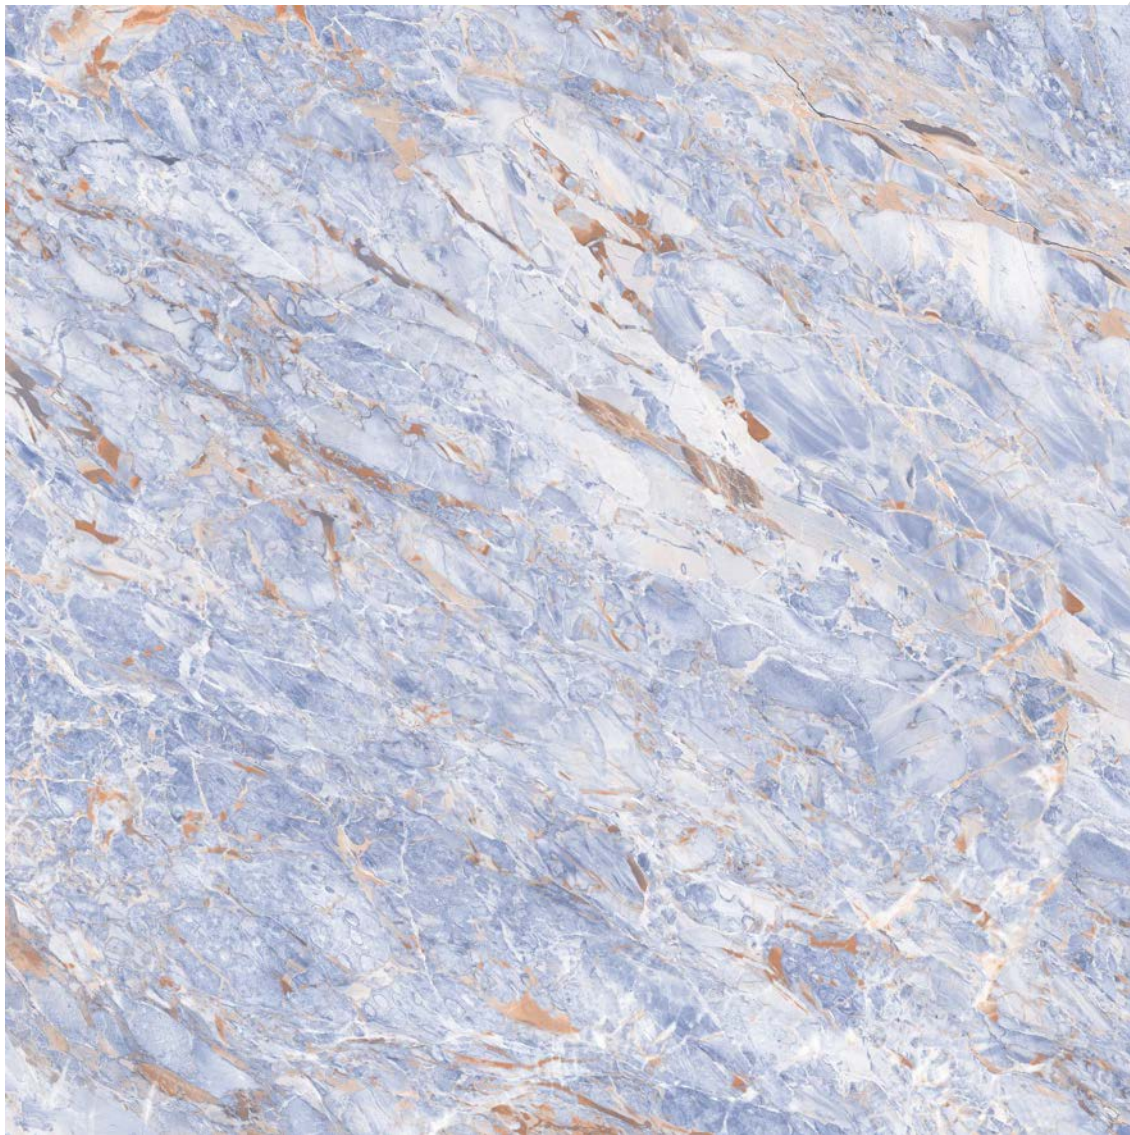

FACES:
5 RANDOMS

CUBO VIOLET

IMPÍO
GLOSSY COLLECTION

SIZE :
600x600mm

FINISH :
POLISHED

FACES:
5 RANDOMS

IMPIO
GLOSSY COLLECTION

DINAR SERIES