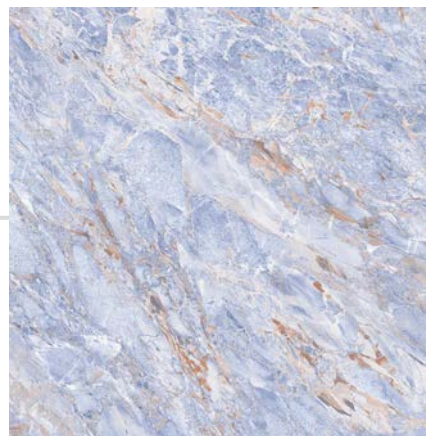

FACES:
5 RANDOMS

CUBO VIOLET

IMPÍO
GLOSSY COLLECTION

SIZE :
600x600mm

FINISH :
POLISHED

FACES:
5 RANDOMS

IMPIO
GLOSSY COLLECTION

DINAR SERIES