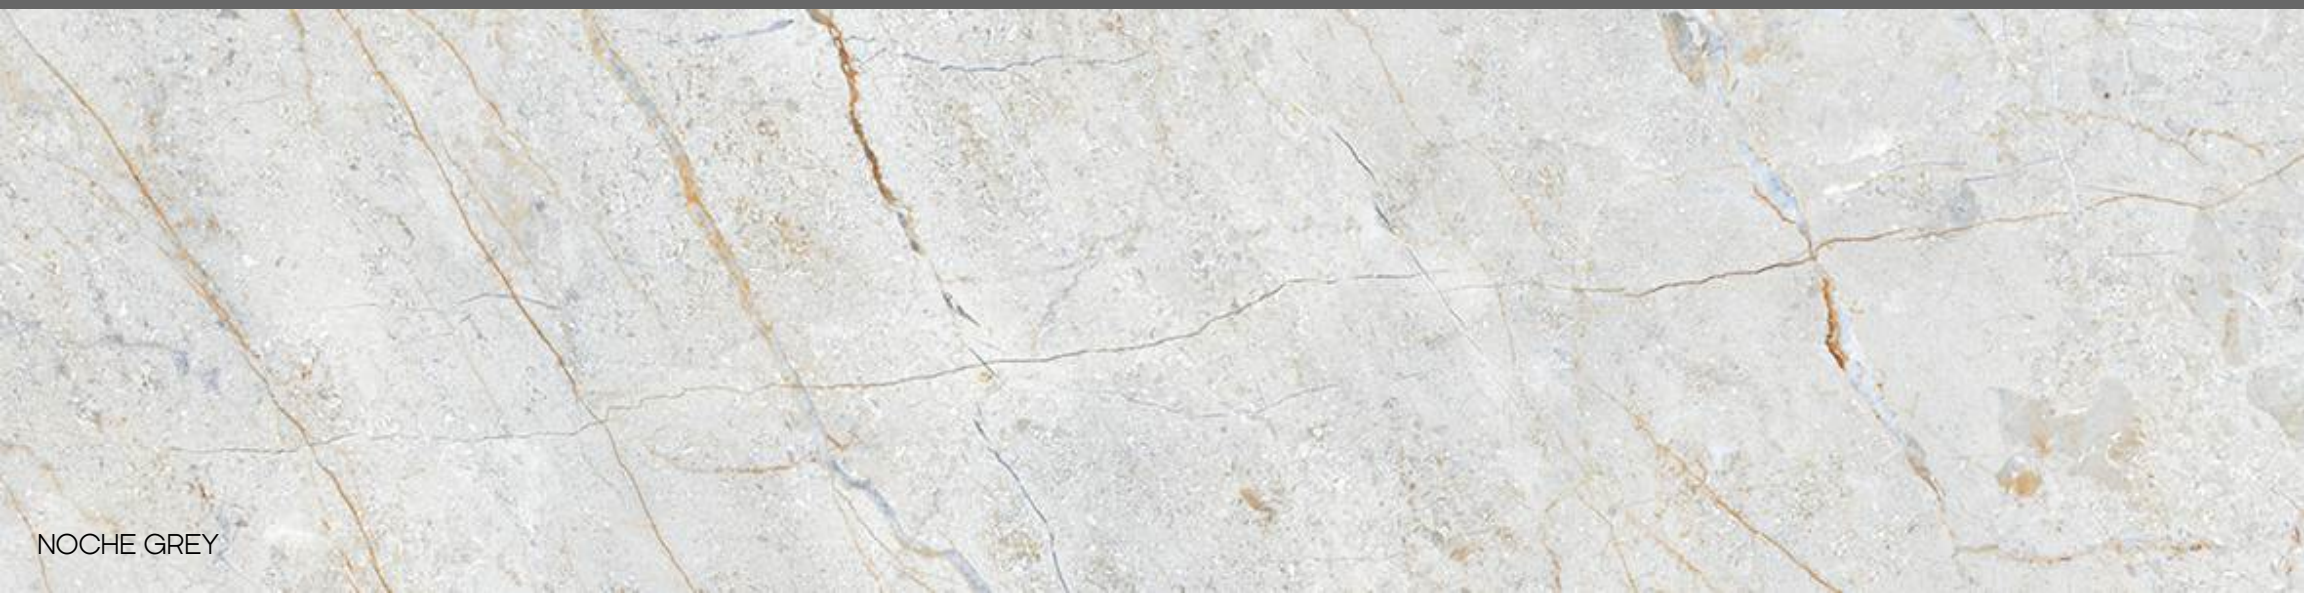

IMPIO
GLOSSY COLLECTION

NOCHE SERIES

SIZE :
600x600mm

FINISH :
POLISHED