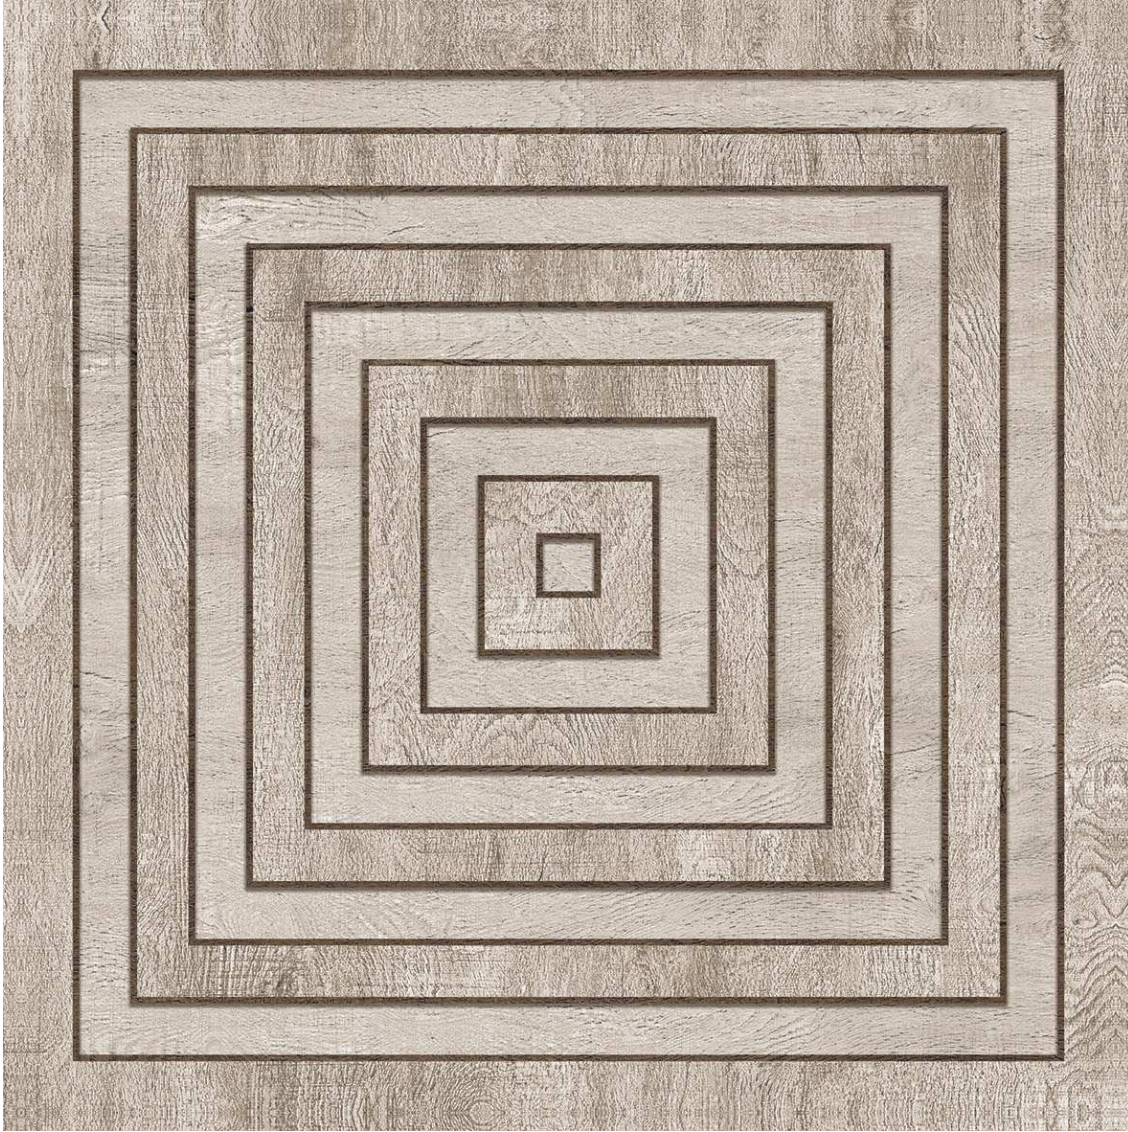

ZQUE CHOCO

IMPÍO
GLOSSY COLLECTION

SIZE :
600x600mm

FINISH :
POLISHED

FACES:
1 RANDOMS