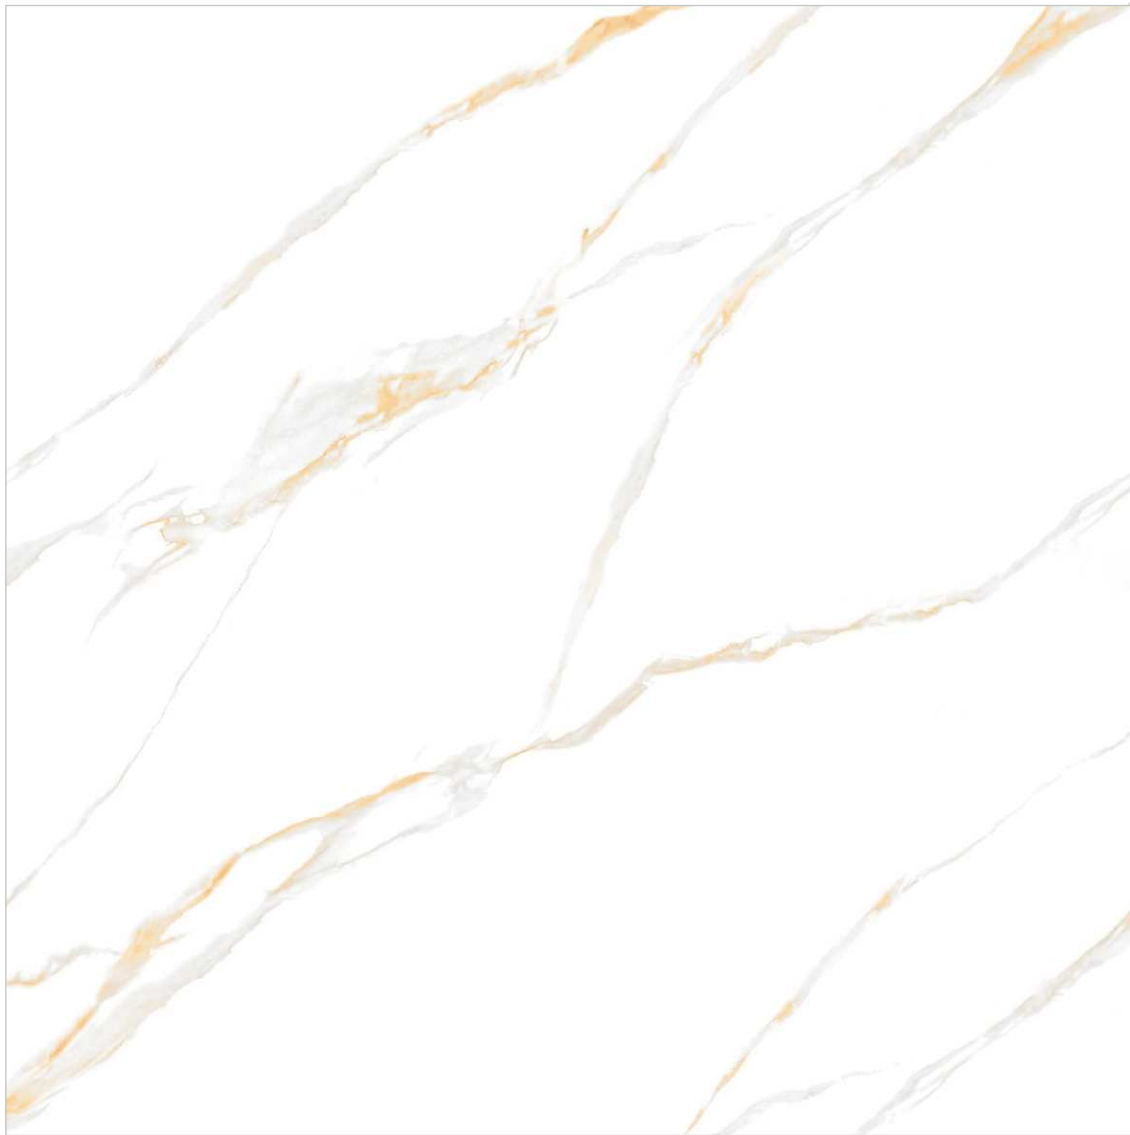

WHITE LIZARD