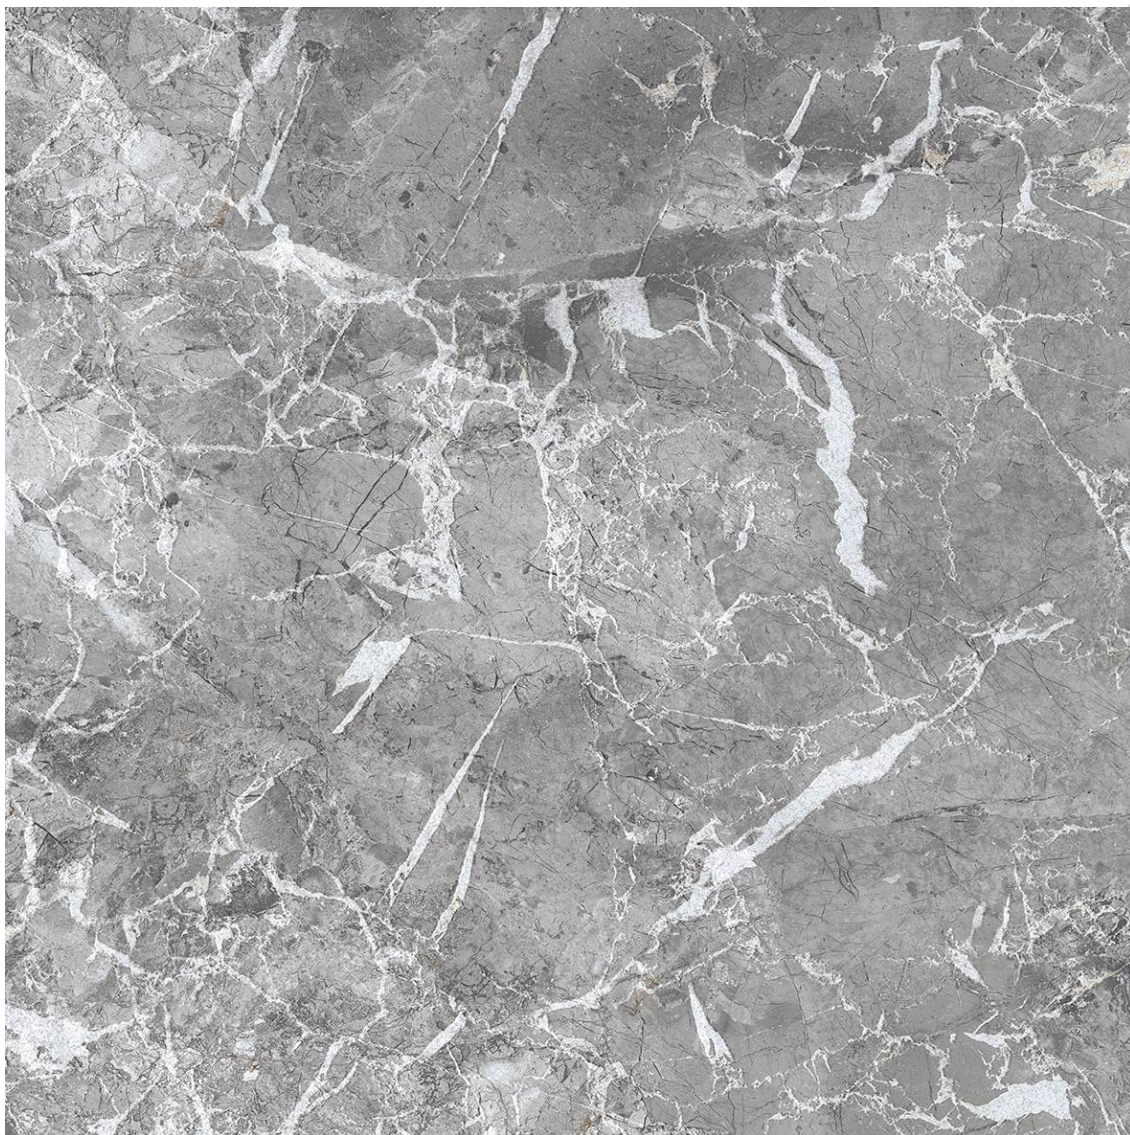

MOSCATO BIANCO

IMPIO
GLOSSY COLLECTION

SIZE :
600x600mm

FINISH :
POLISHED

FACES:
6 RANDOMS

MOSCATO GREY

IMPÍO
GLOSSY COLLECTION

SIZE :
600x600mm