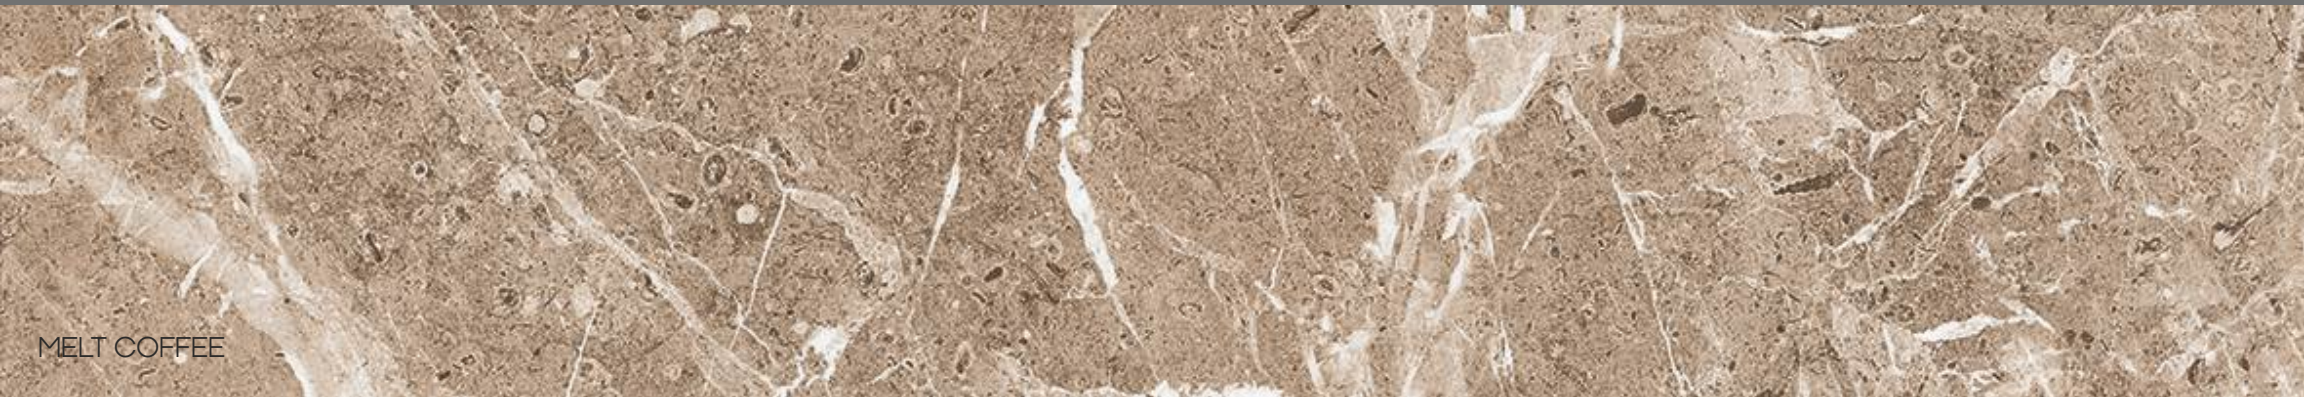

IMPIO
GLOSSY COLLECTION

MELT SERIES

SIZE :
600x600mm

FINISH :
POLISHED