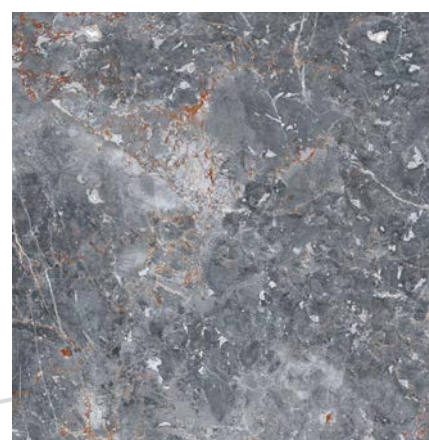

PETER BLUE

IMPÍO
GLOSSY COLLECTION

SIZE :
600x600mm

FINISH :
POLISHED

FACES:
5 RANDOMS

PETER SILVER

IMPÍO
GLOSSY COLLECTION

SIZE :
600x600mm