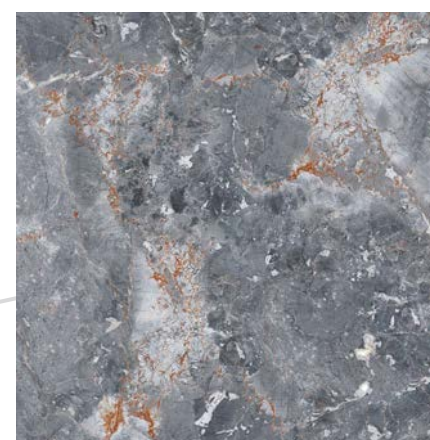

PETER BLUE

IMPÍO
GLOSSY COLLECTION

SIZE :
600x600mm

FINISH :
POLISHED

FACES:
5 RANDOMS

PETER SILVER

IMPÍO
GLOSSY COLLECTION

SIZE :
600x600mm