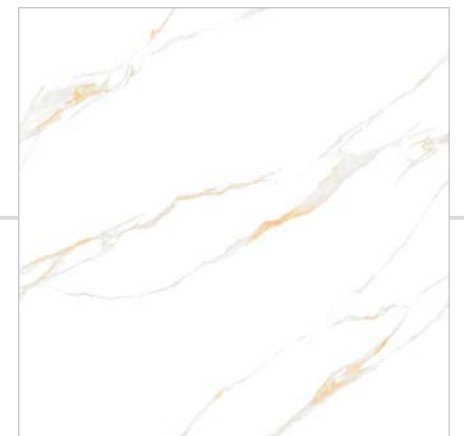

IMPÍO
GLOSSY COLLECTION

SIZE :
600x600mm

FINISH :
POLISHED

FACES:
4 RANDOMS