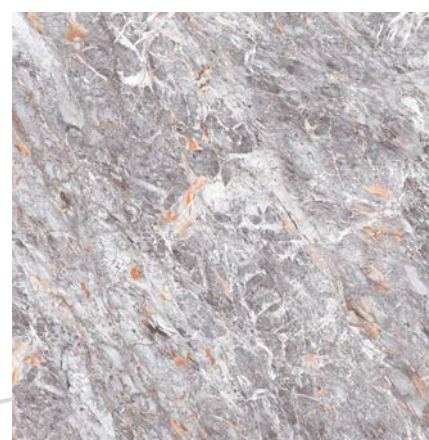

IMPÍO
GLOSSY COLLECTION

SIZE :
600x600mm

FINISH :
POLISHED

FACES:
5 RANDOMS