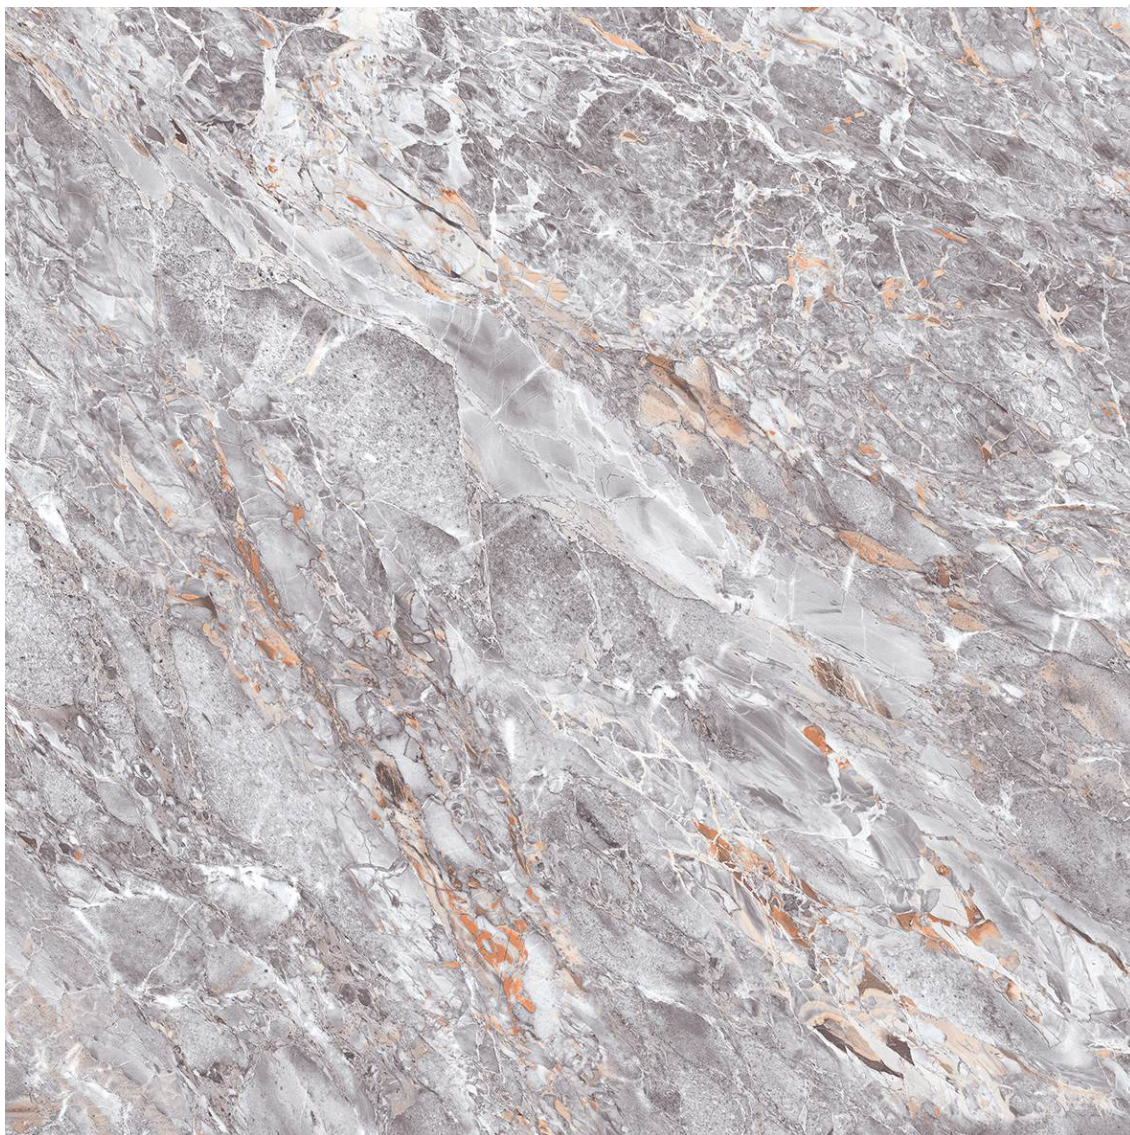

CUBO FOG

IMPÍO
GLOSSY COLLECTION

SIZE :
600x600mm

FINISH :
POLISHED

FACES:
5 RANDOMS