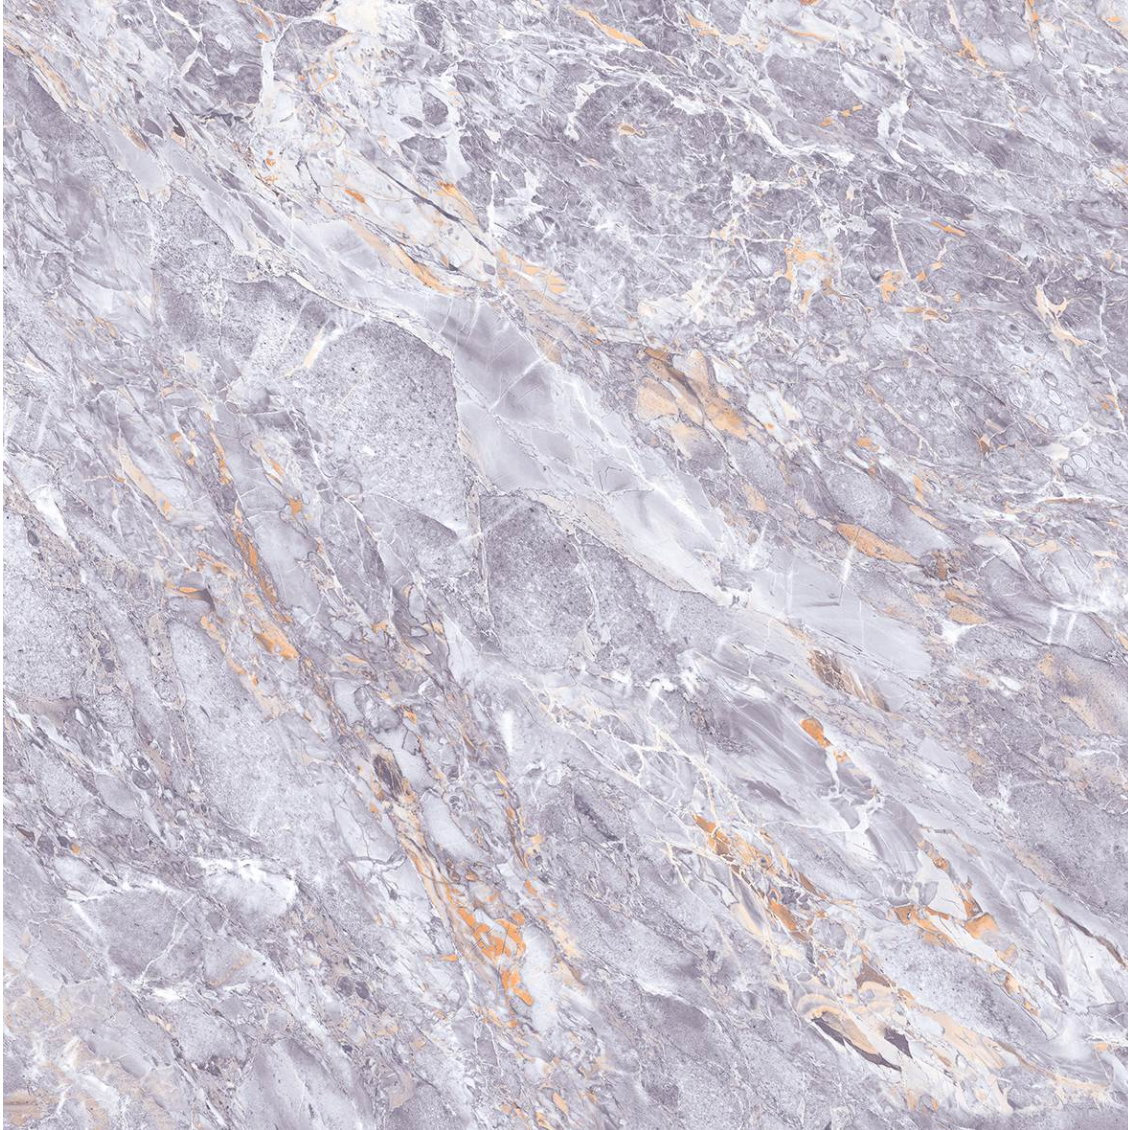

CUBO IRIS

IMPÍO
GLOSSY COLLECTION

SIZE :
600x600mm

FINISH :
POLISHED

FACES:
5 RANDOMS