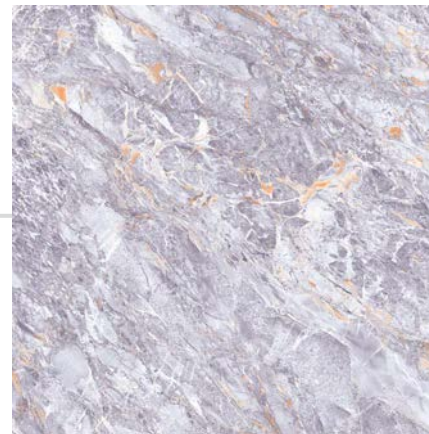

IMPÍO
GLOSSY COLLECTION

SIZE :
600x600mm

FINISH :
POLISHED

FACES:
5 RANDOMS