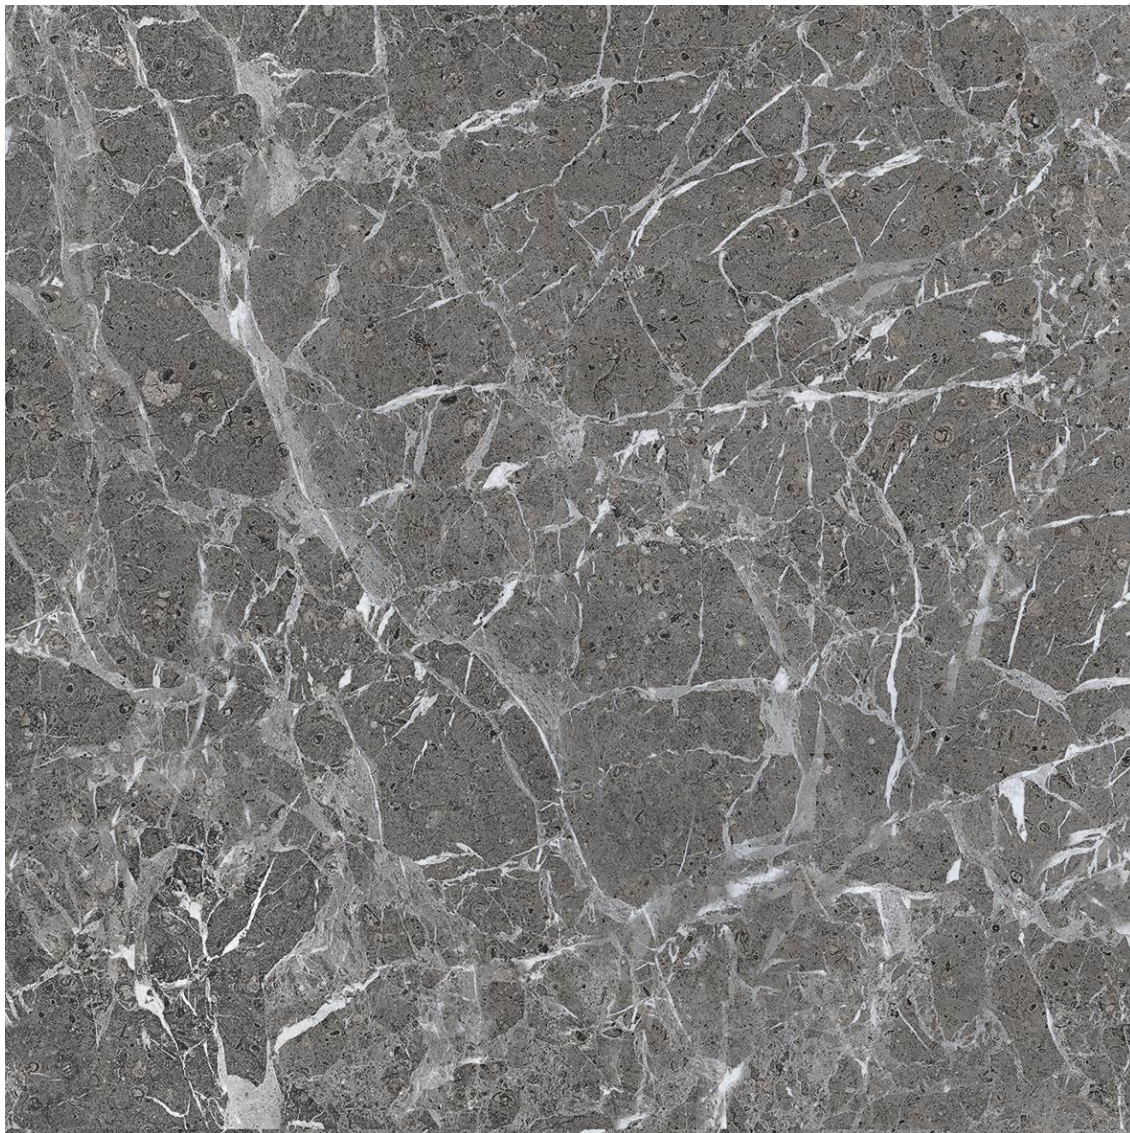

MELT SAGE

IMPÍO
GLOSSY COLLECTION

SIZE :
600x600mm

FINISH :
POLISHED

FACES:
4 RANDOMS