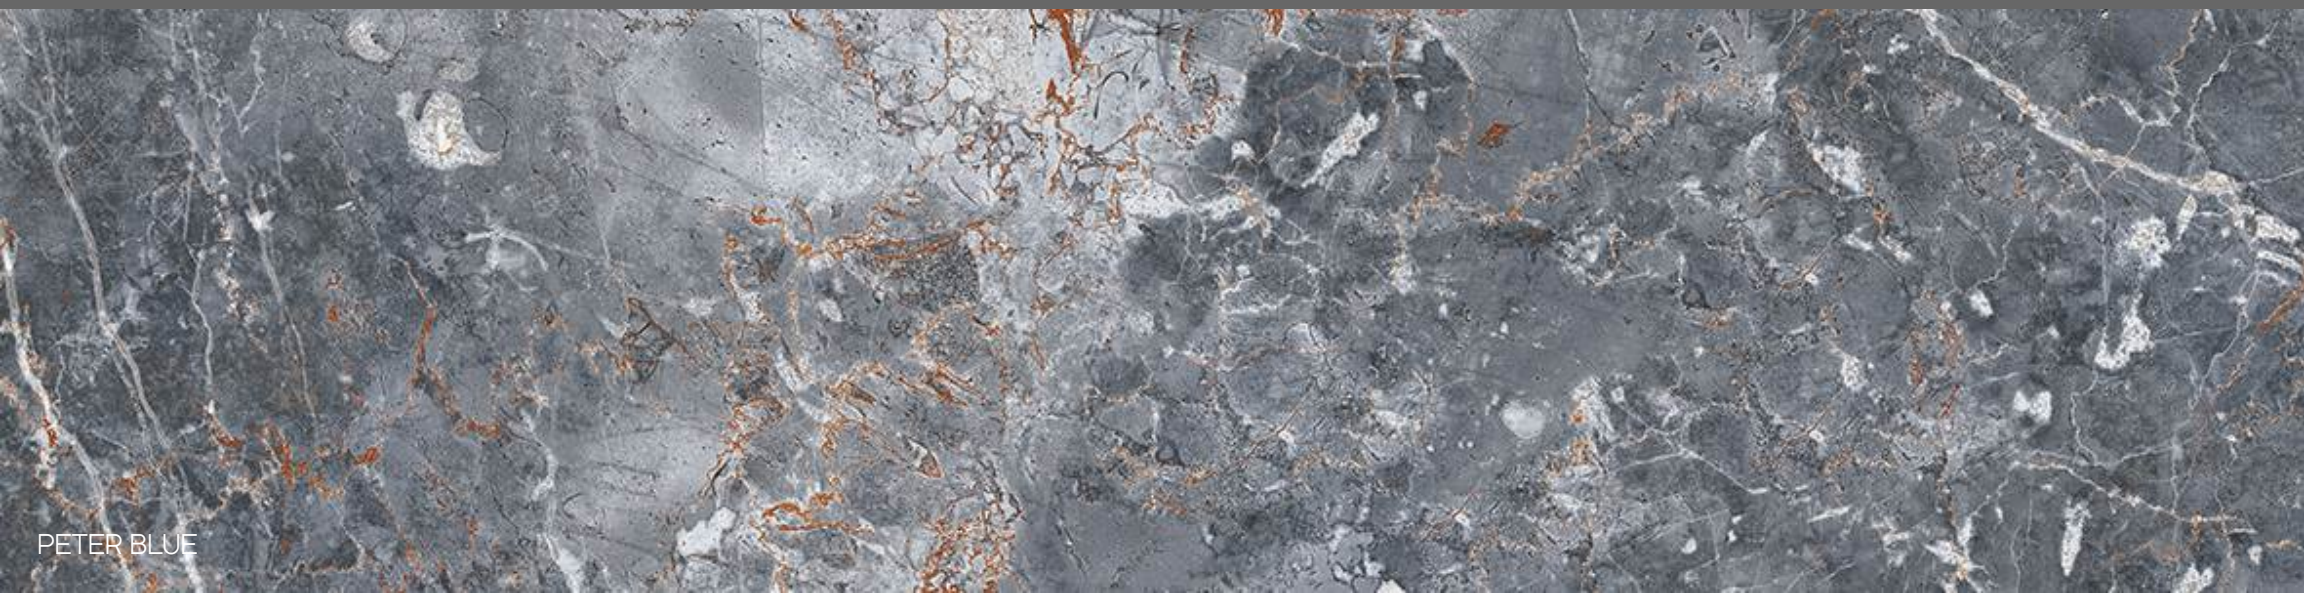

FINISH :
POLISHED

FACES:
5 RANDOMS

IMPIO
GLOSSY COLLECTION

PETER SERIES

SIZE :
600x600mm

FINISH :
POLISHED

PETER BLUE

PETER SILVER