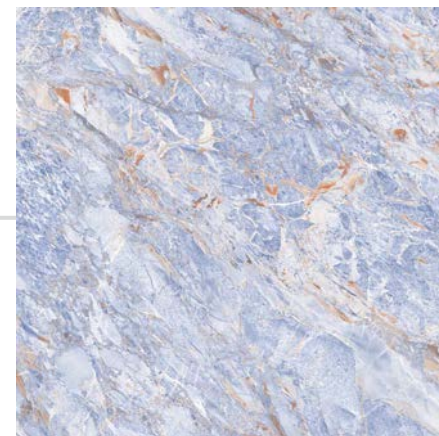

FACES:
5 RANDOMS

CUBO VIOLET

IMPÍO
GLOSSY COLLECTION

SIZE :
600x600mm

FINISH :
POLISHED

FACES:
5 RANDOMS

IMPIO
GLOSSY COLLECTION

DINAR SERIES