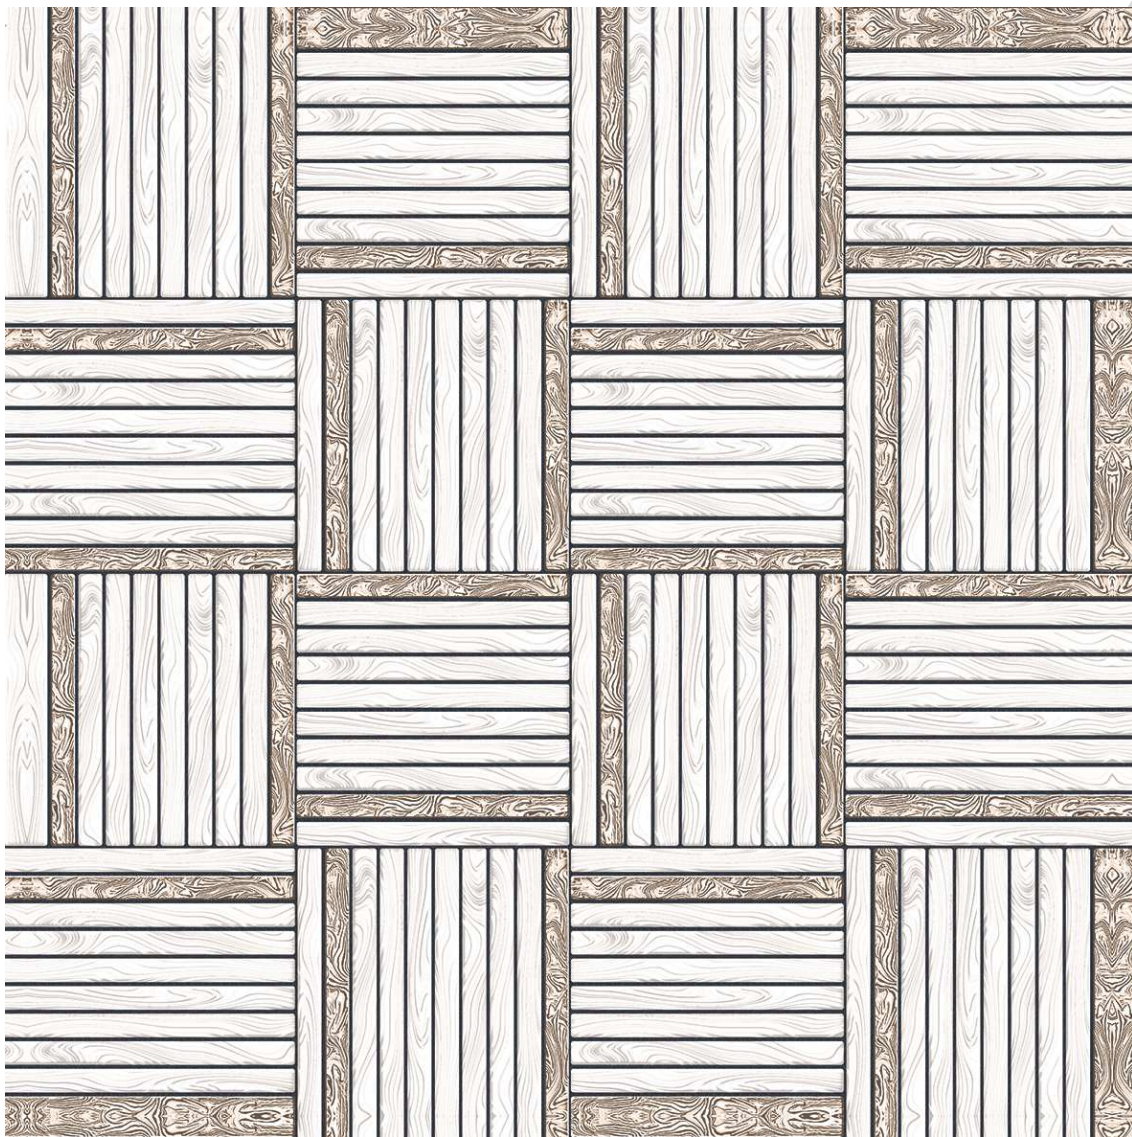

ZRAW PEACH

IMPÍO
GLOSSY COLLECTION

SIZE :
600x600mm

FINISH :
POLISHED

FACES:
1 RANDOMS