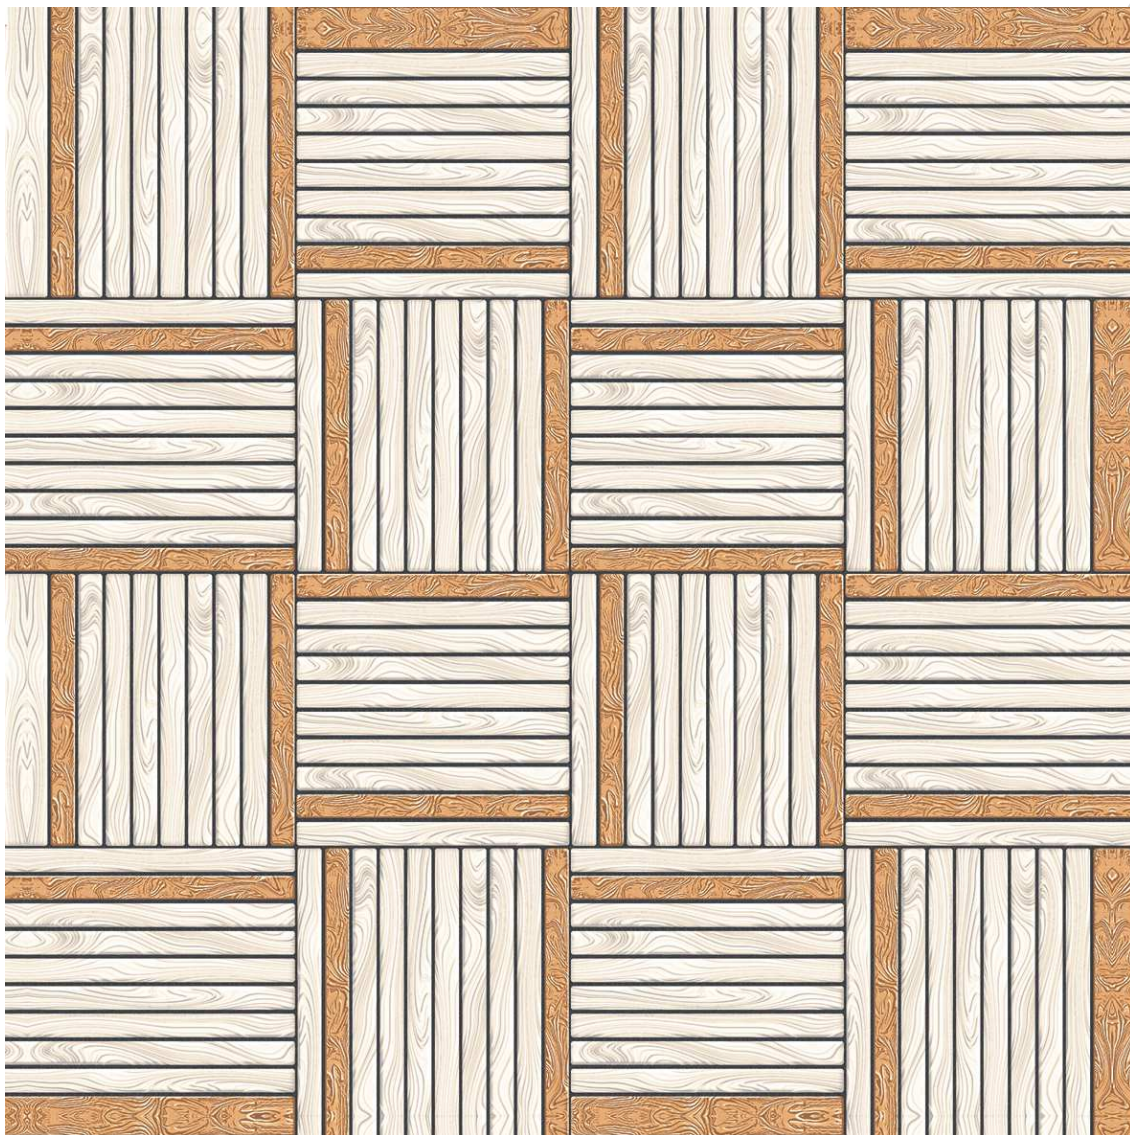

ZRAW BROWN

IMPÍO
GLOSSY COLLECTION

SIZE :
600x600mm

FINISH :
POLISHED

FACES:
1 RANDOMS