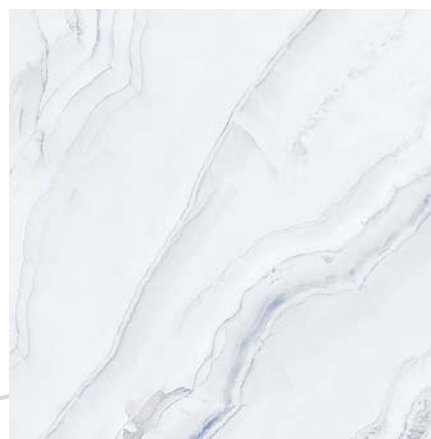

IMPÍO
GLOSSY COLLECTION

SIZE :
600x600mm

FINISH :
POLISHED

FACES:
4 RANDOMS