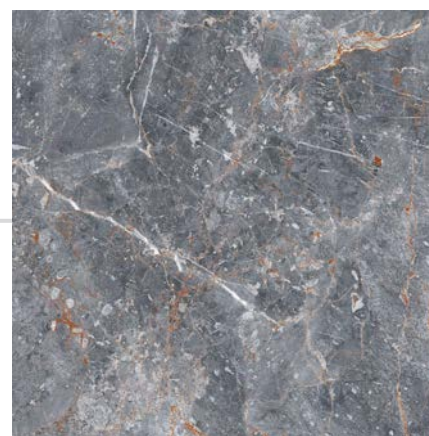

PETER BLUE

IMPÍO
GLOSSY COLLECTION

SIZE :
600x600mm

FINISH :
POLISHED

FACES:
5 RANDOMS

PETER SILVER

IMPÍO
GLOSSY COLLECTION

SIZE :
600x600mm