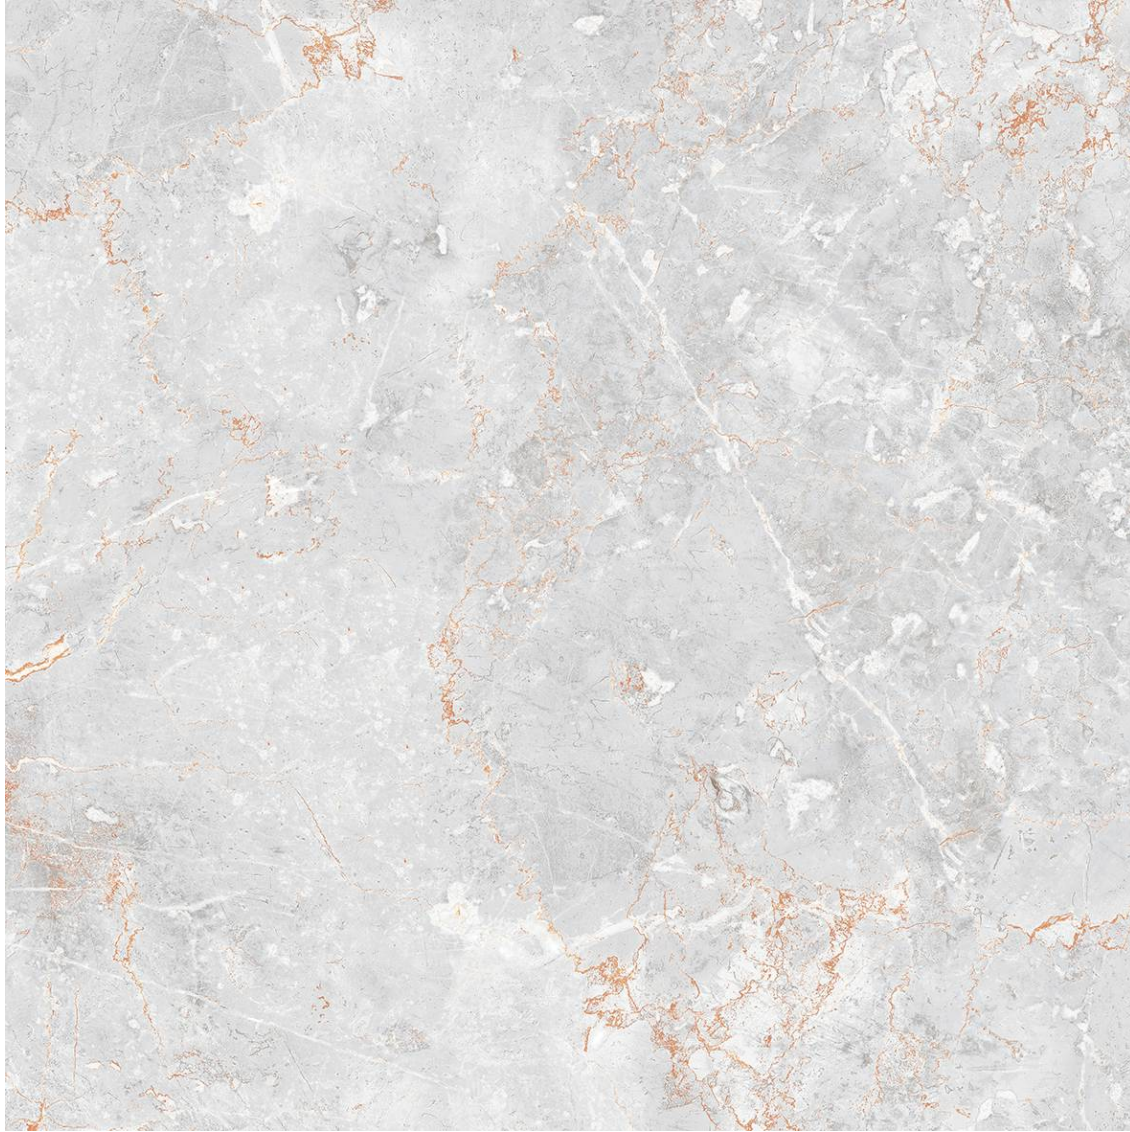

PETER BLUE

IMPÍO
GLOSSY COLLECTION

SIZE :
600x600mm

FINISH :
POLISHED

FACES:
5 RANDOMS

PETER SILVER

IMPÍO
GLOSSY COLLECTION

SIZE :
600x600mm