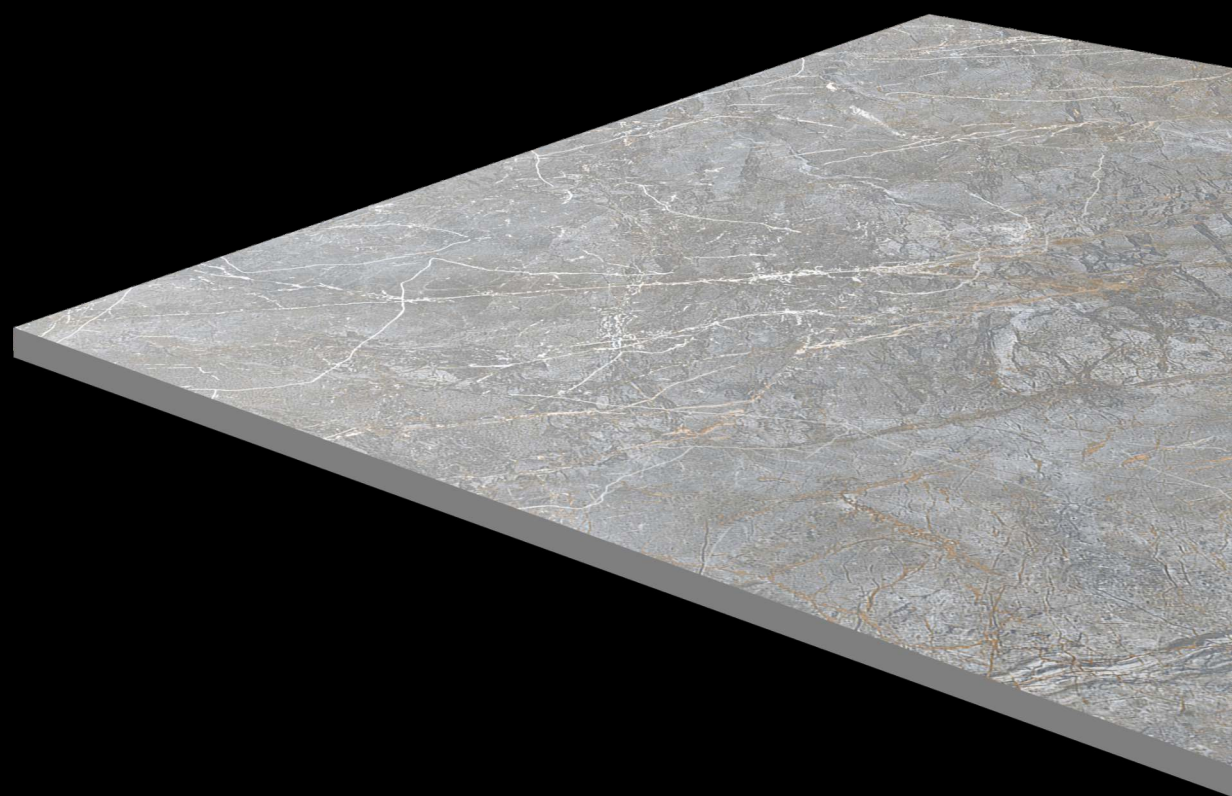

AKRON GRIS

IMPÍO
CARVING COLLECTION

—
Finish : Carving

—
Size : 600x600mm

—
Random : 4 face