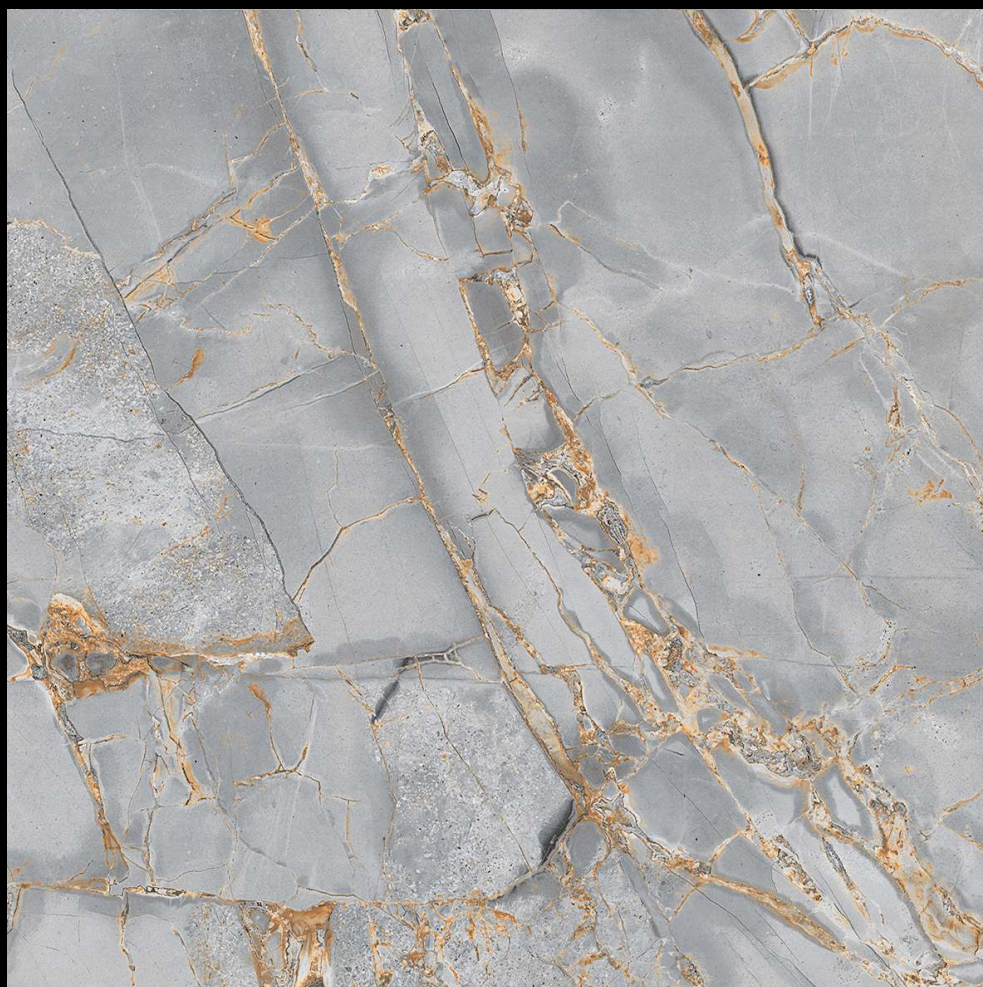

FONTANA GREY

IMPIO
CARVING COLLECTION

—
Finish : Carving

—
Size : 600x600mm

—
Random : 4 face