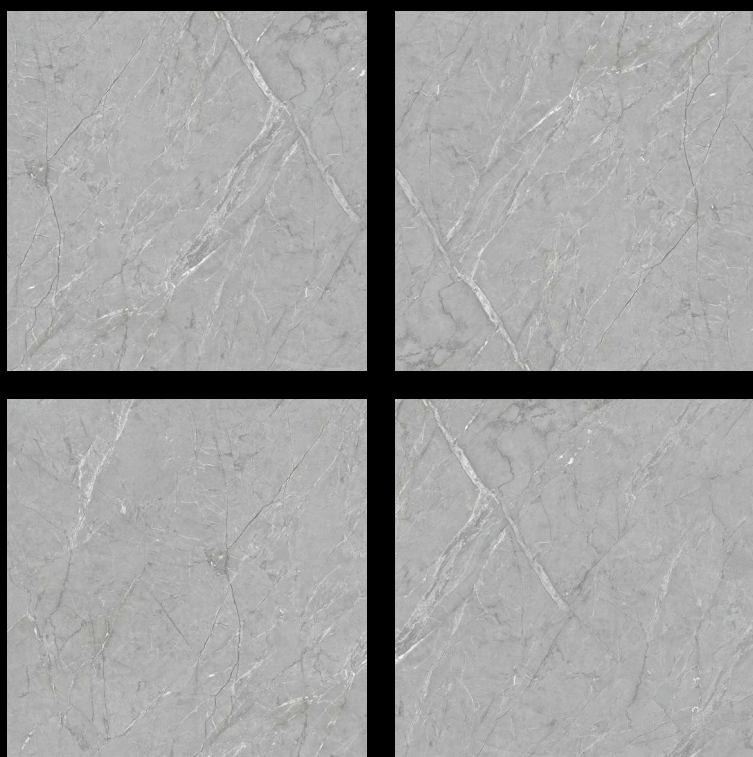

# EXCID GREY

**IMPiO**  
CARVING COLLECTION

—  
Finish : Carving

—  
Size : 600x600mm

—  
Random : 5 face