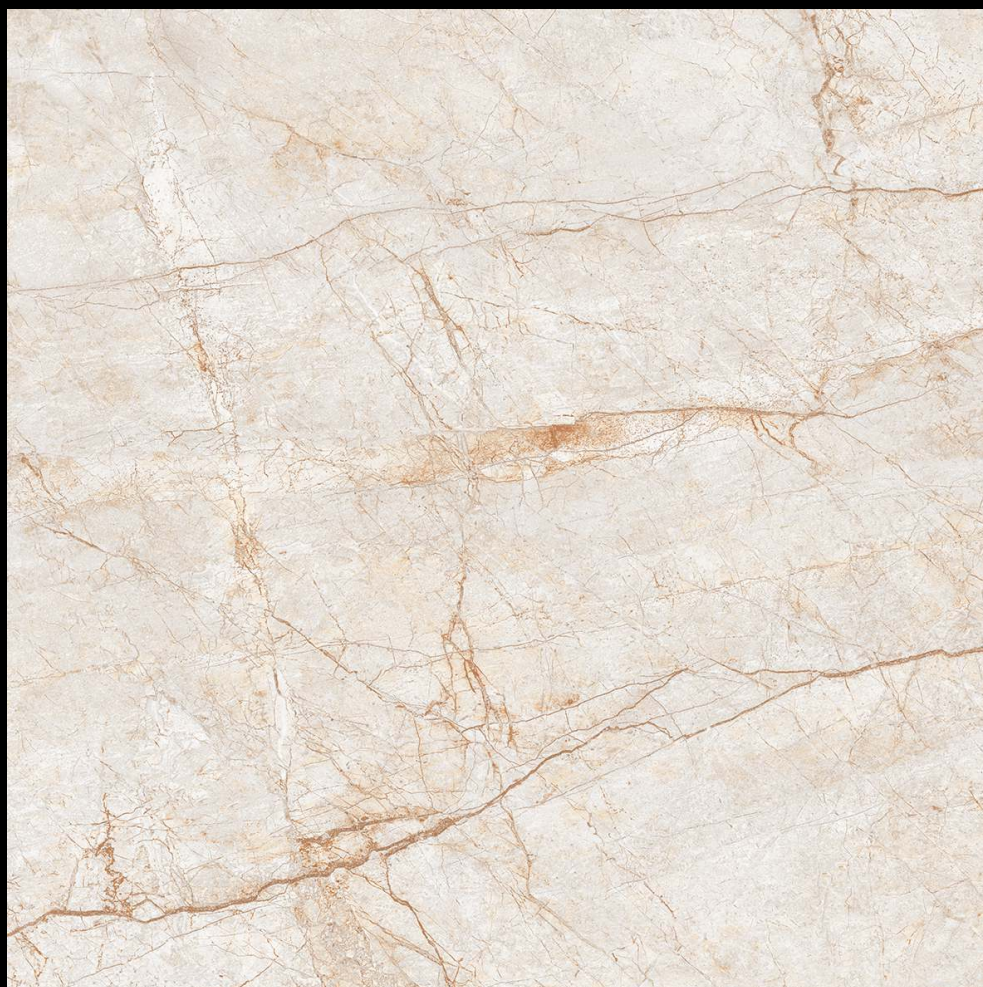

MONITOR BEIGE