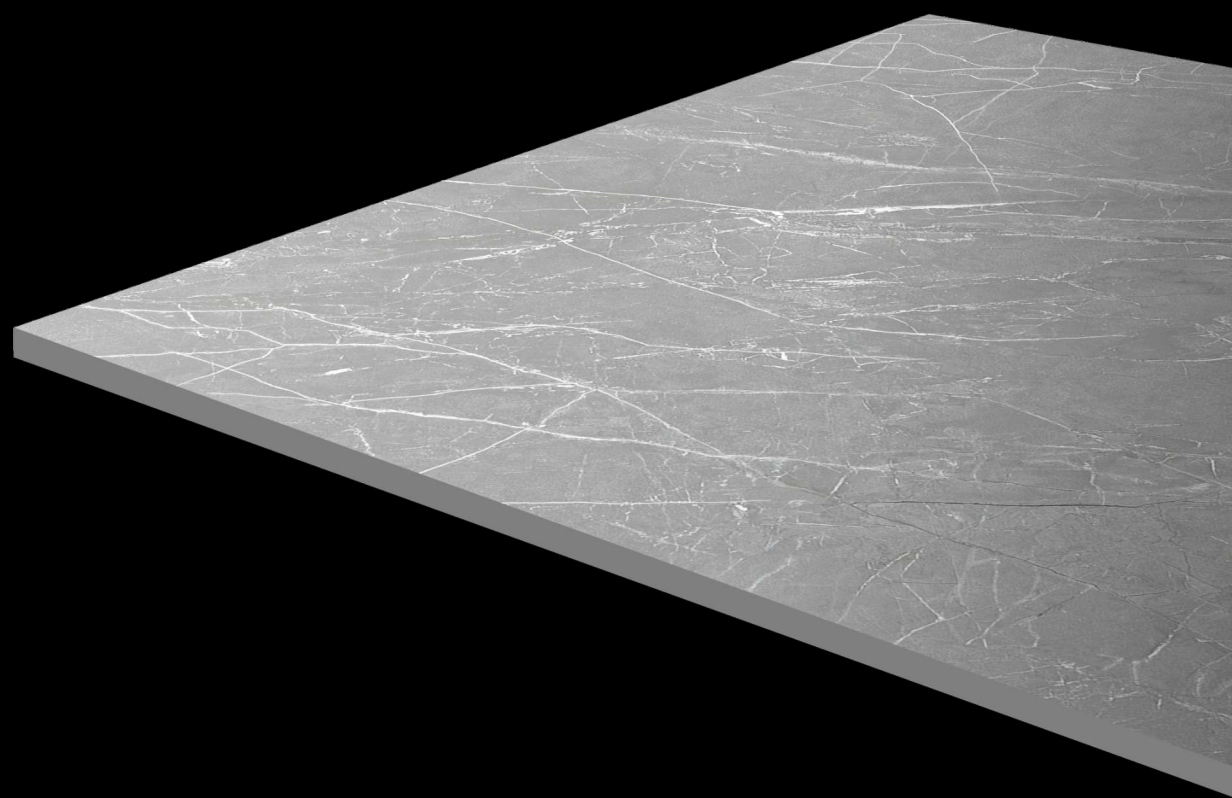

# EXCID GREY

**IMPiO**  
CARVING COLLECTION

—  
Finish : Carving

—  
Size : 600x600mm

—  
Random : 5 face