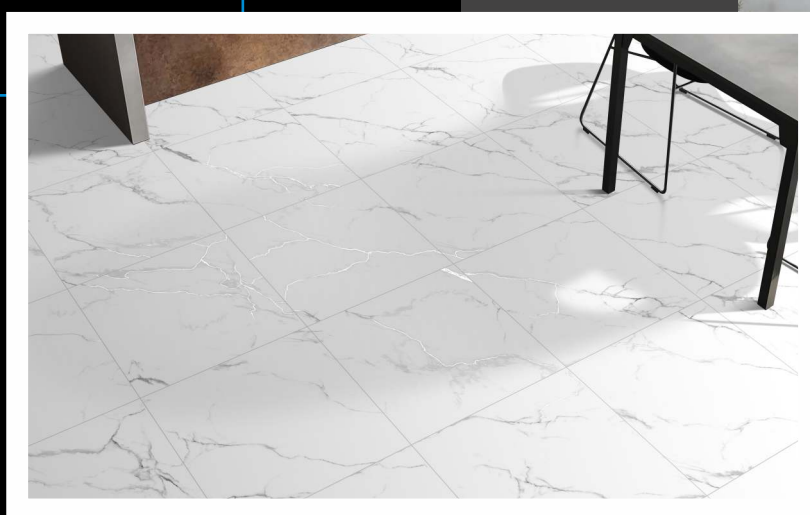

## IMPIO CARVING COLLECTION

**600x600mm**

Bring the beauty of natural stones into your space with our carving tiles. Our tiles are inspired by the unique textures and grains found in natural stones and feature a realistic carving effect that gives them a distinct look. Whether you're looking for a luxurious touch or want to make a statement, our carving tiles are the perfect flooring solution. Available in 600X600mm size, these carved surfaces will add a touch of elegance to any area.