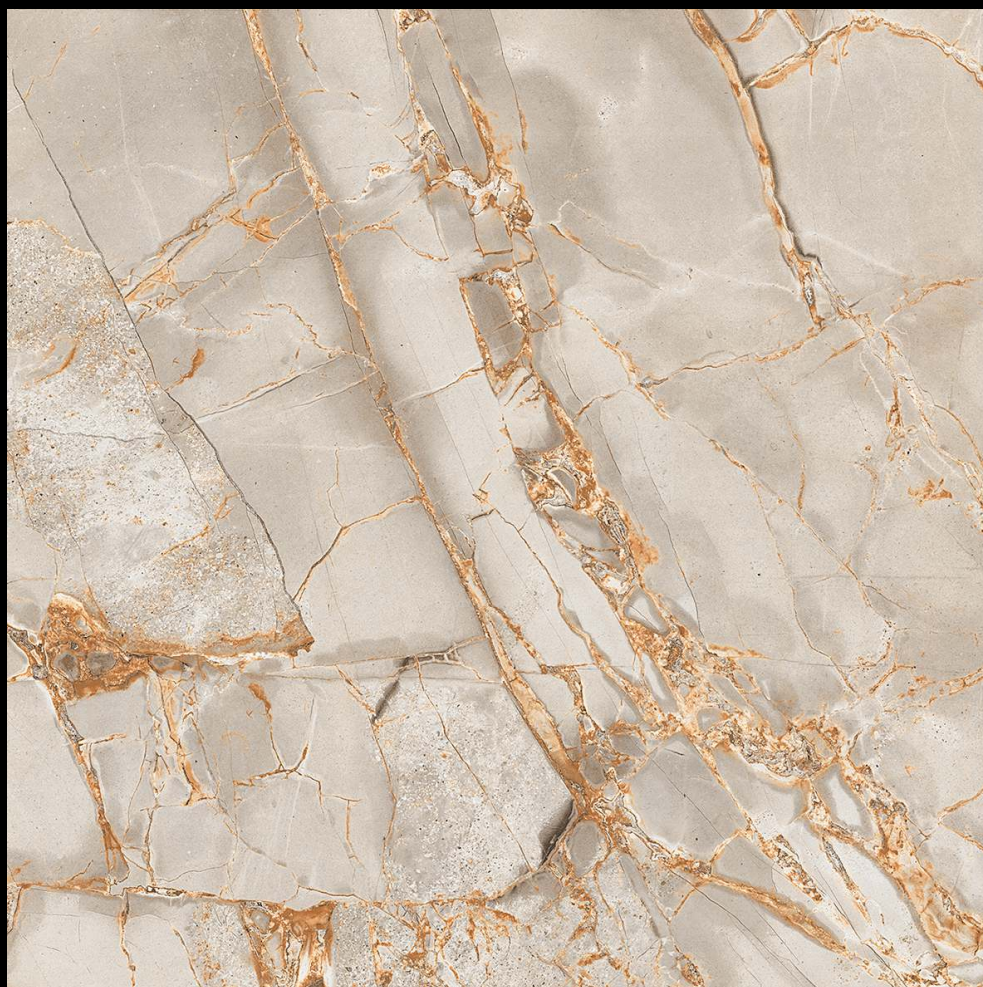

FONTANA BROWN

IMPIO
CARVING COLLECTION

—
Finish : Carving

—
Size : 600x600mm

—
Random : 4 face