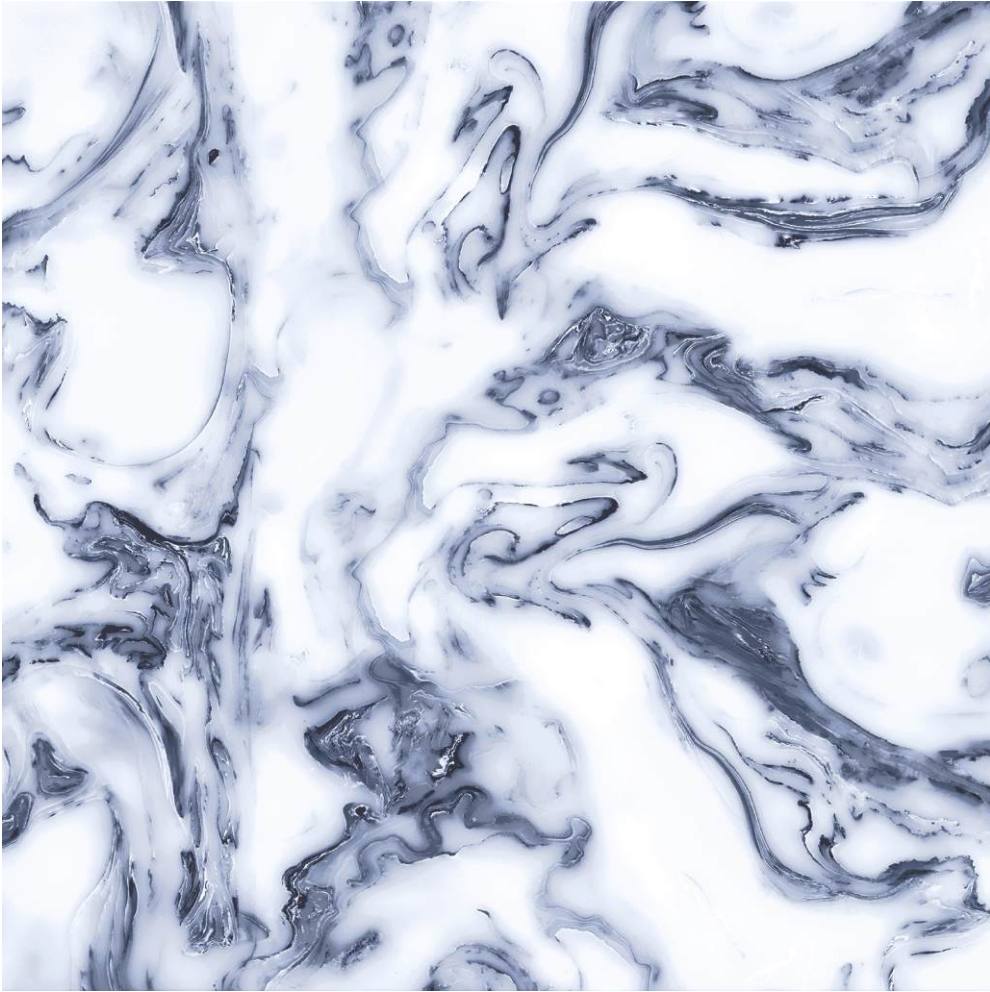

— SIZE :
600X600MM

GLOSSY
COLLECTION

600x
600mm

Polished
Finish

2281

GLOSSY

COLLECTION

2284