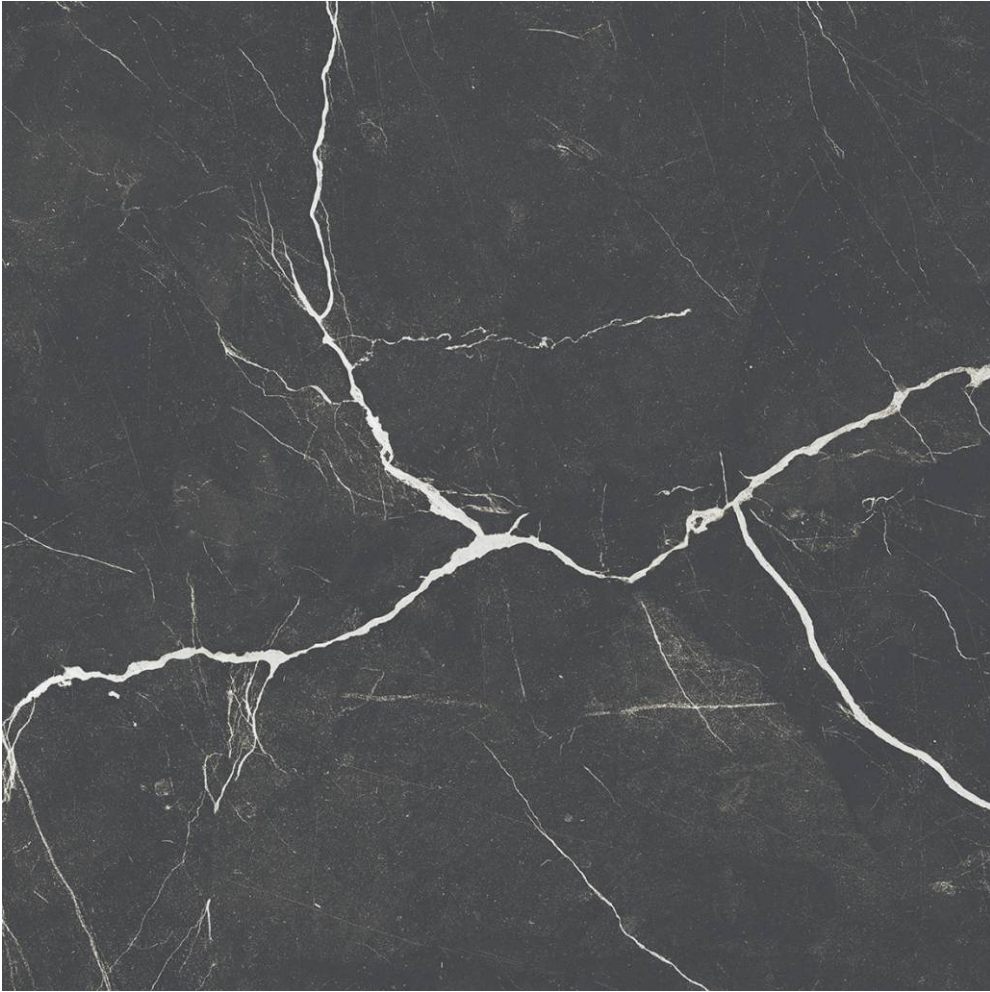

GLOSSY

COLLECTION