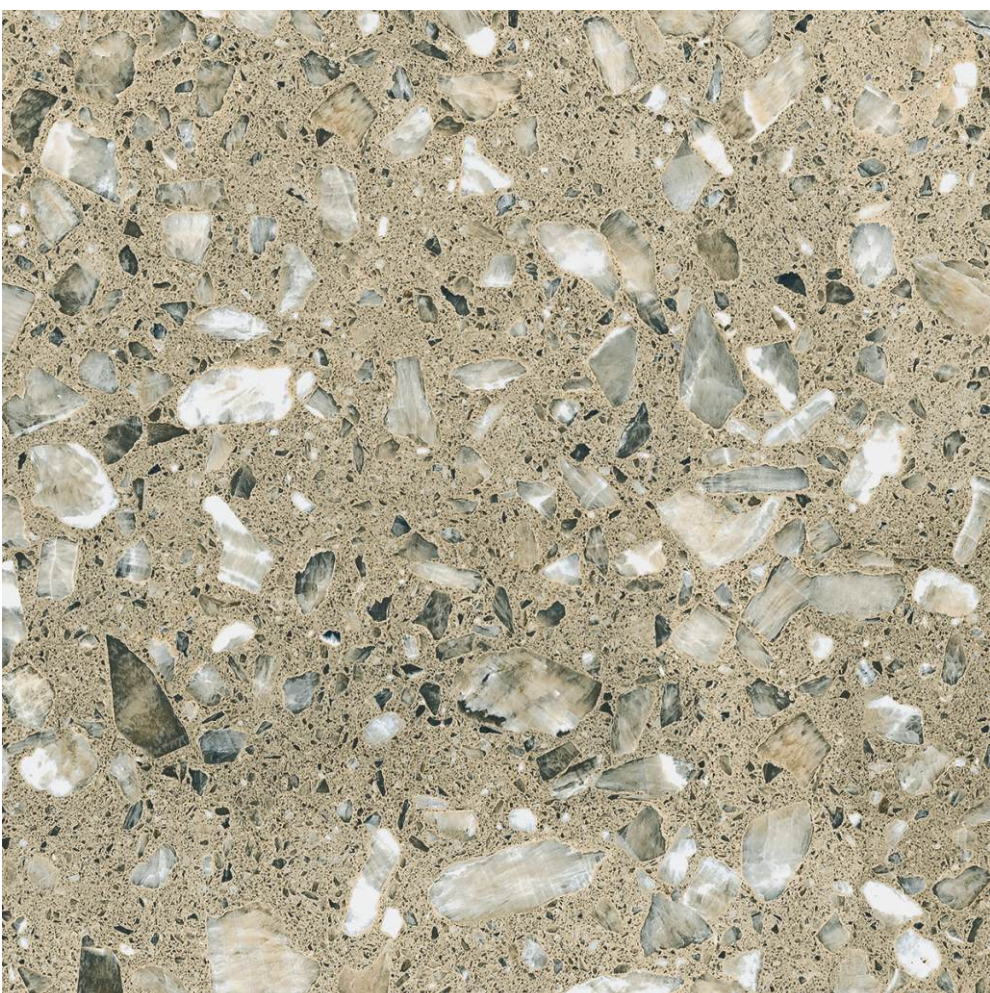

GLOSSY

COLLECTION

2113

— FINISH :
POLISHED

— SIZE :
600X600MM

2114

— FINISH :
POLISHED

— SIZE :
600X600MM