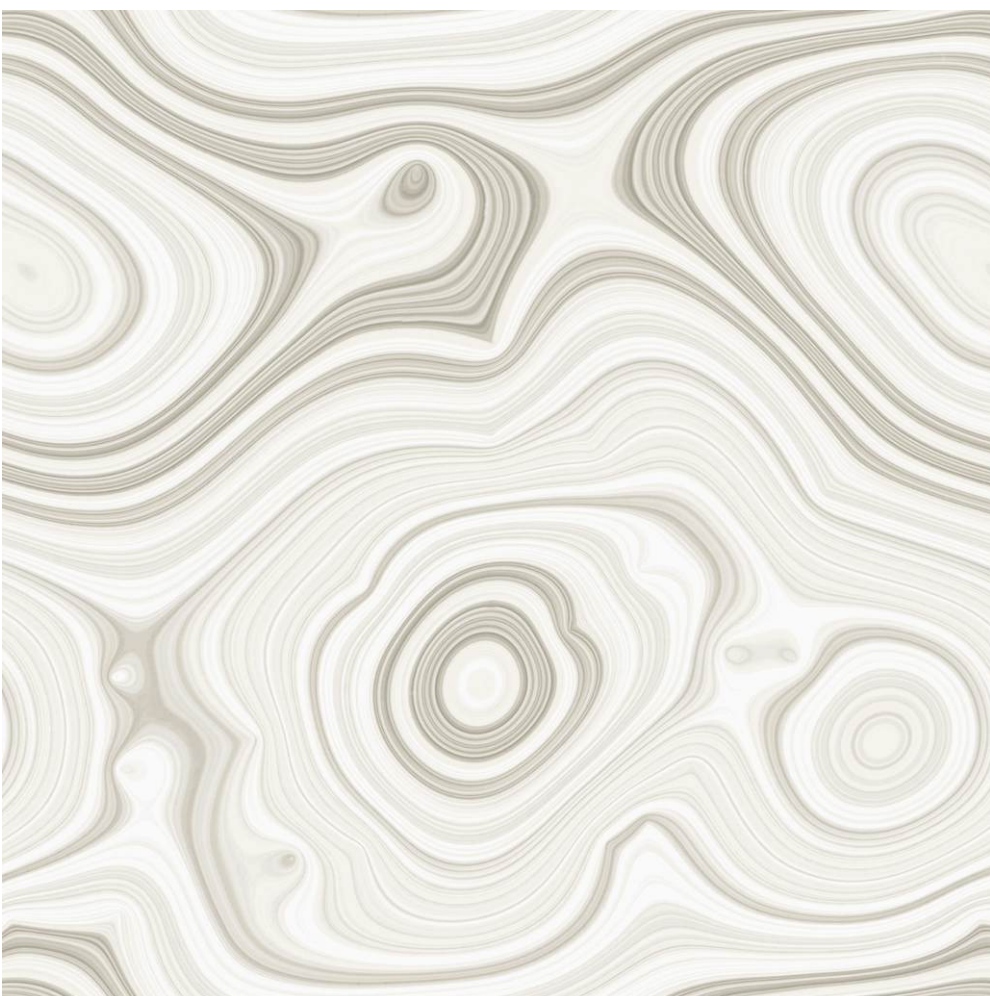

GLOSSY

COLLECTION

2151

— FINISH :
POLISHED

— SIZE :
600X600MM

2152

— FINISH :
POLISHED

— SIZE :
600X600MM