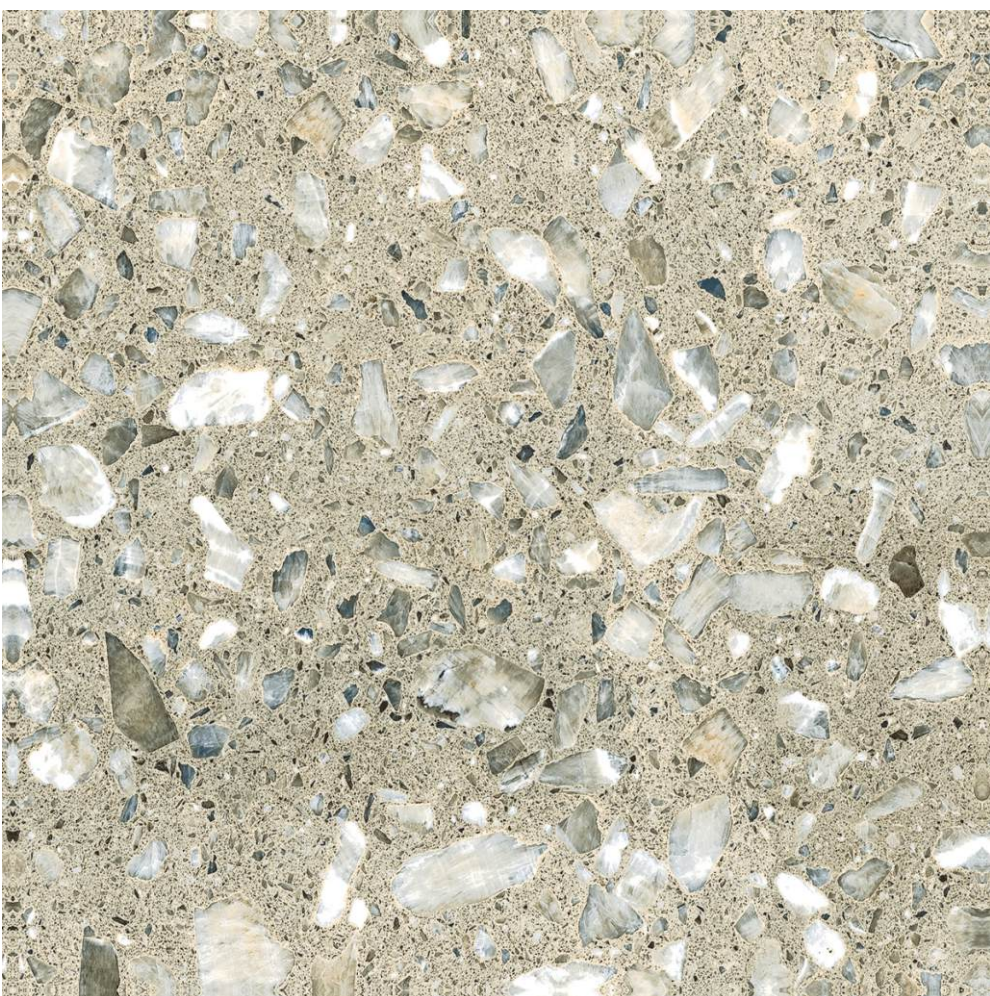

2112

FINISH :
POLISHED

SIZE :
600X600MM