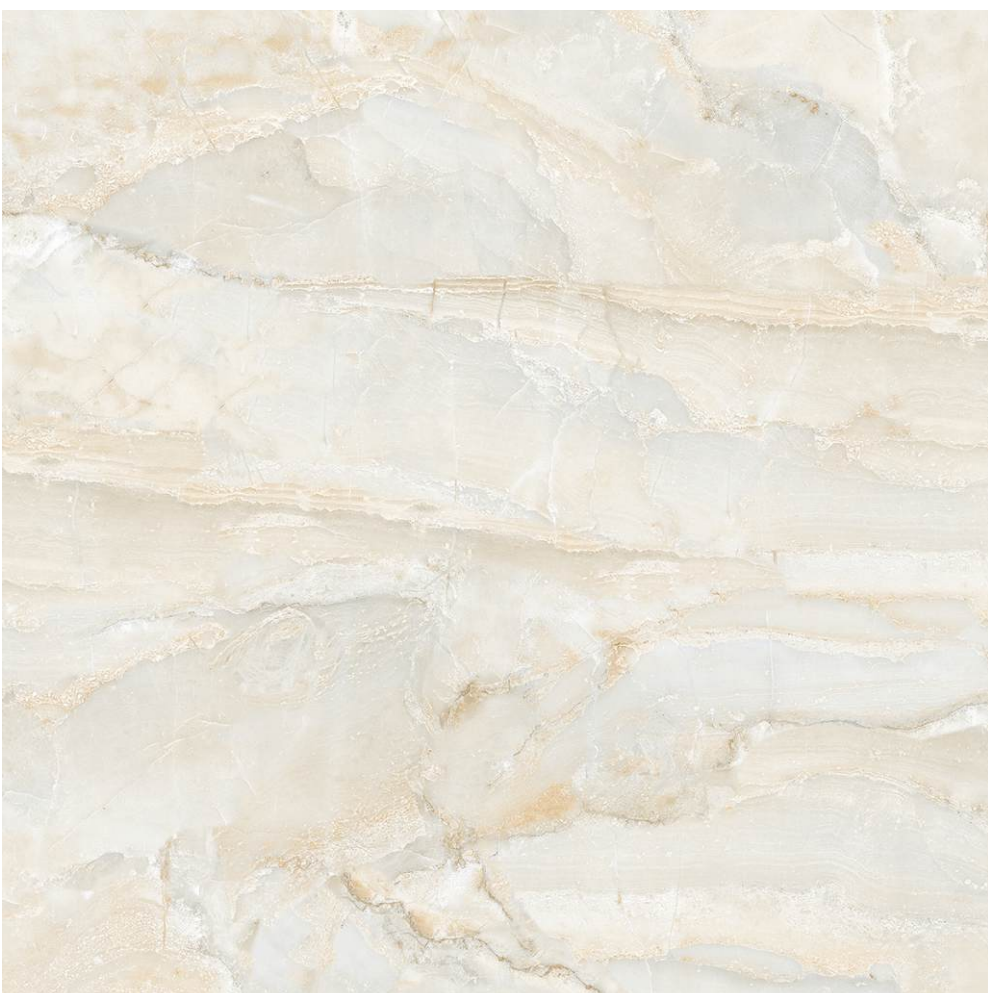

— SIZE :
600X600MM

2106

— FINISH :
POLISHED

— SIZE :
600X600MM

GLOSSY
COLLECTION

600x
600mm

Polished
Finish

2105