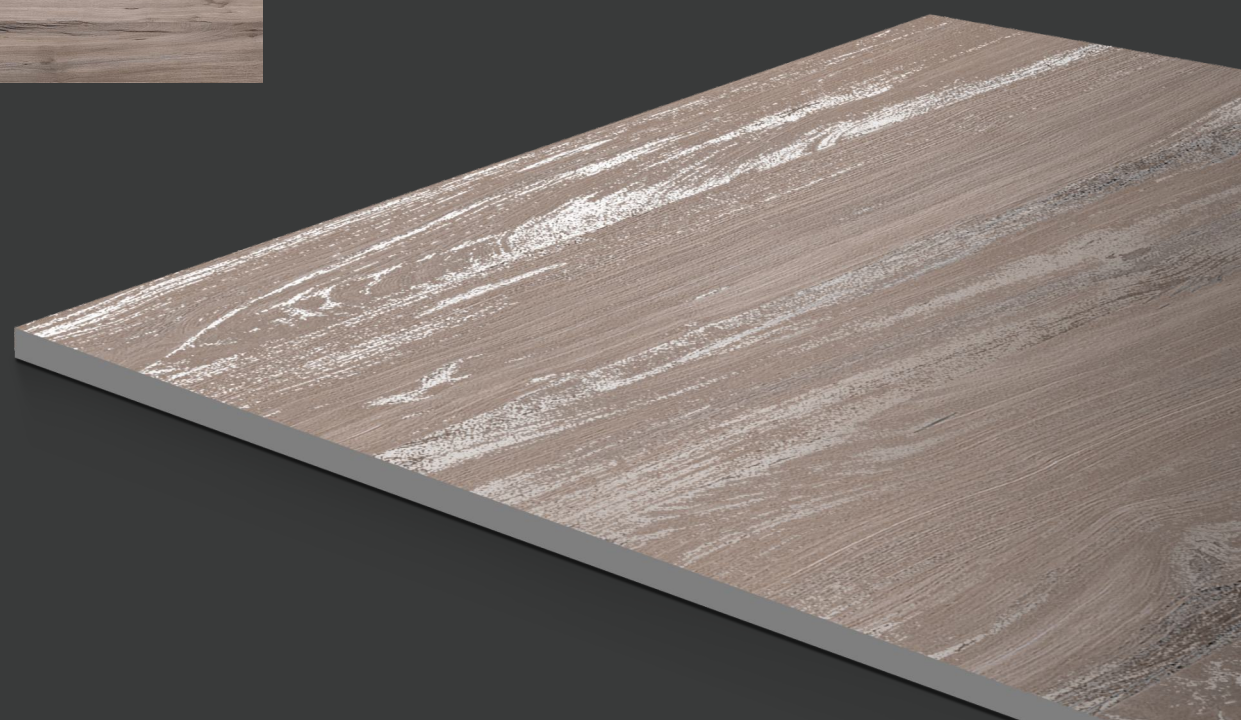

IMPIO
WOODEN CARVING COLLECTION

—
Finish : Wooden Carving

—
Size : 600x600mm

—
Random : 6 face