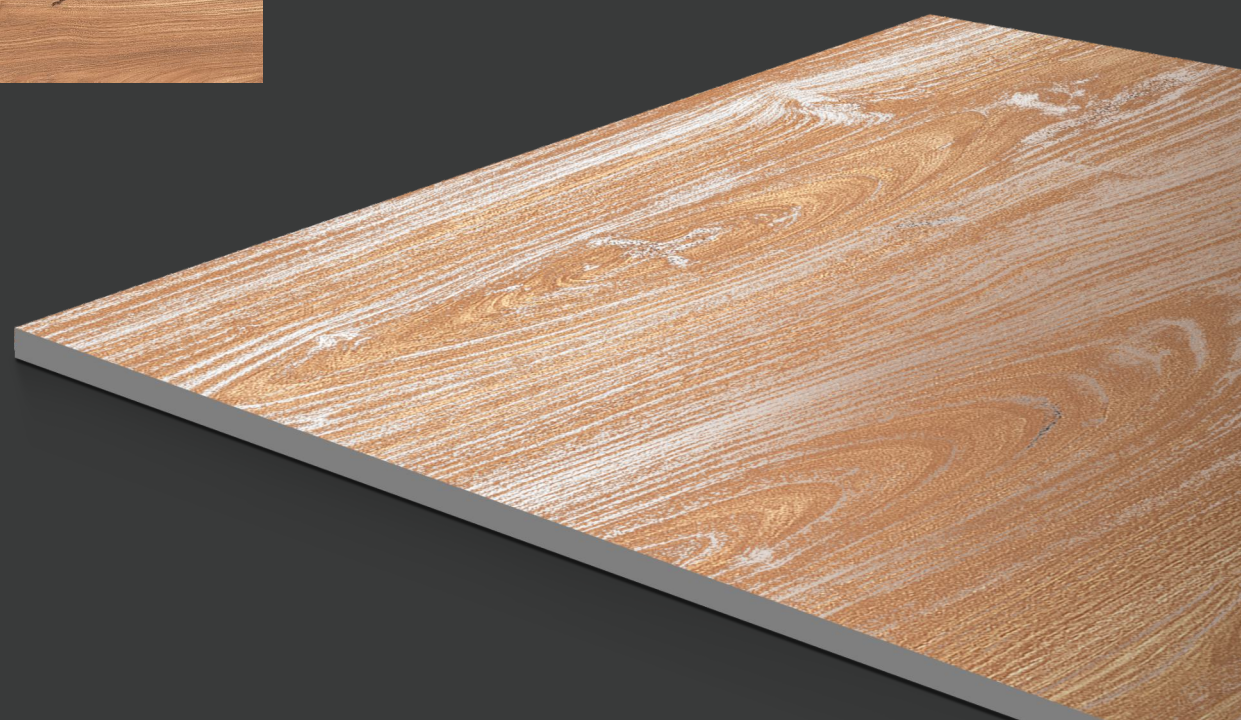

IMPIO
WOODEN CARVING COLLECTION

—
Finish : Wooden Carving

—
Size : 600x600mm

—
Random : 6 face