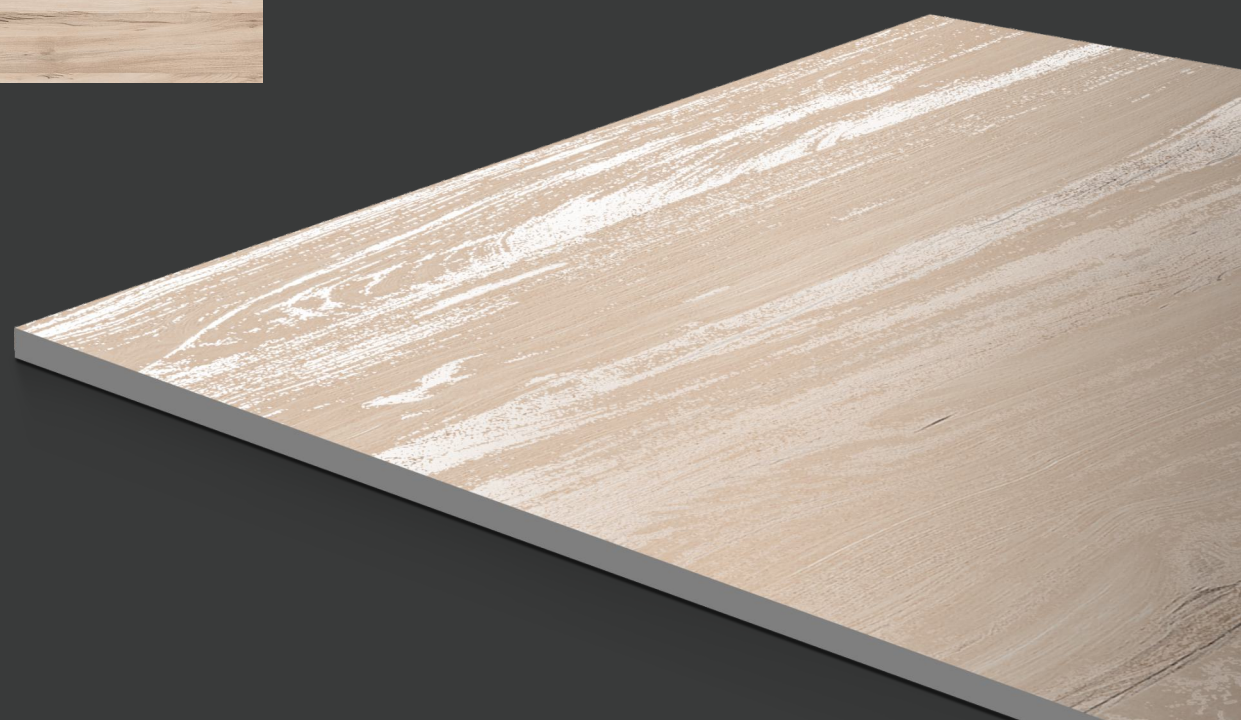

IMPIO
WOODEN CARVING COLLECTION

—
Finish : Wooden Carving

—
Size : 600x600mm

—
Random : 6 face