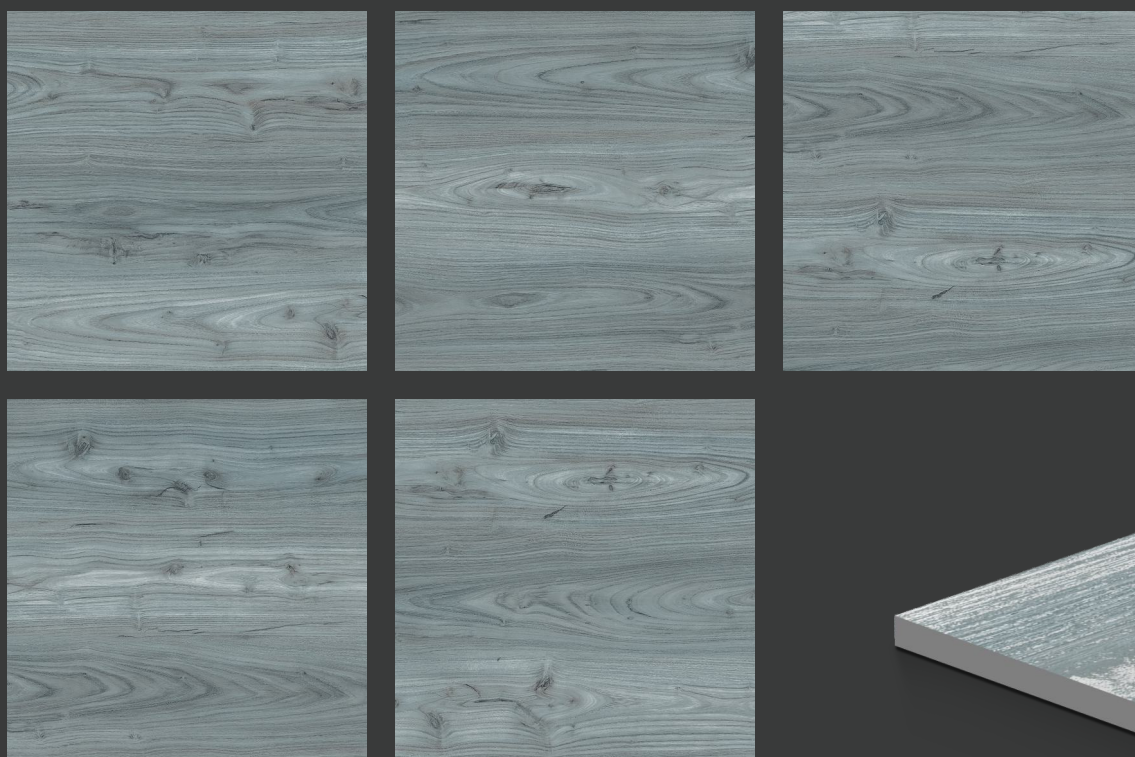

—
Size : 600x600mm

—
Random : 6 face

ALDER WOOD REEN

IMPIO
WOODEN CARVING COLLECTION

—
Finish : Wooden Carving

—
Size : 600x600mm

—
Random : 6 face

BALSA WOOD