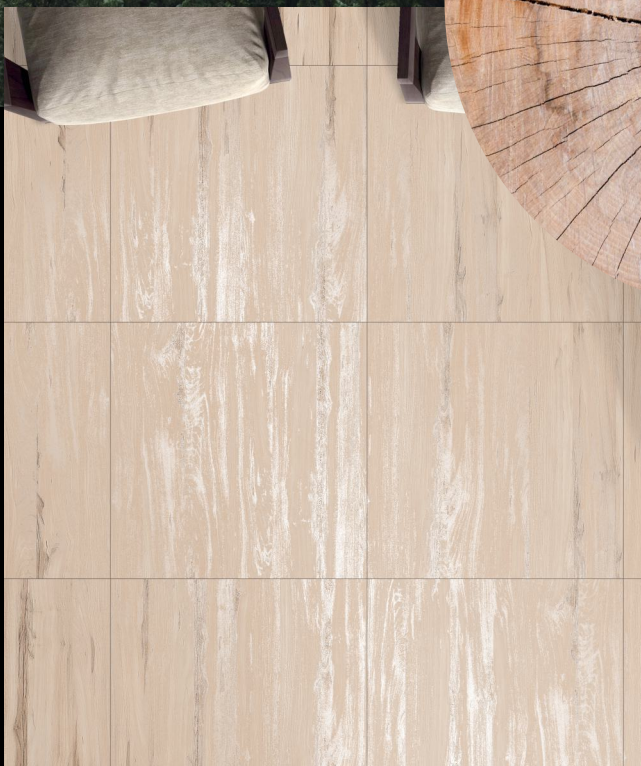

IMPÍO
WOODEN CARVING COLLECTION

SKYTOUCH®
C E R A M I C

Unlock
Nature's
Beauty

600x600mm