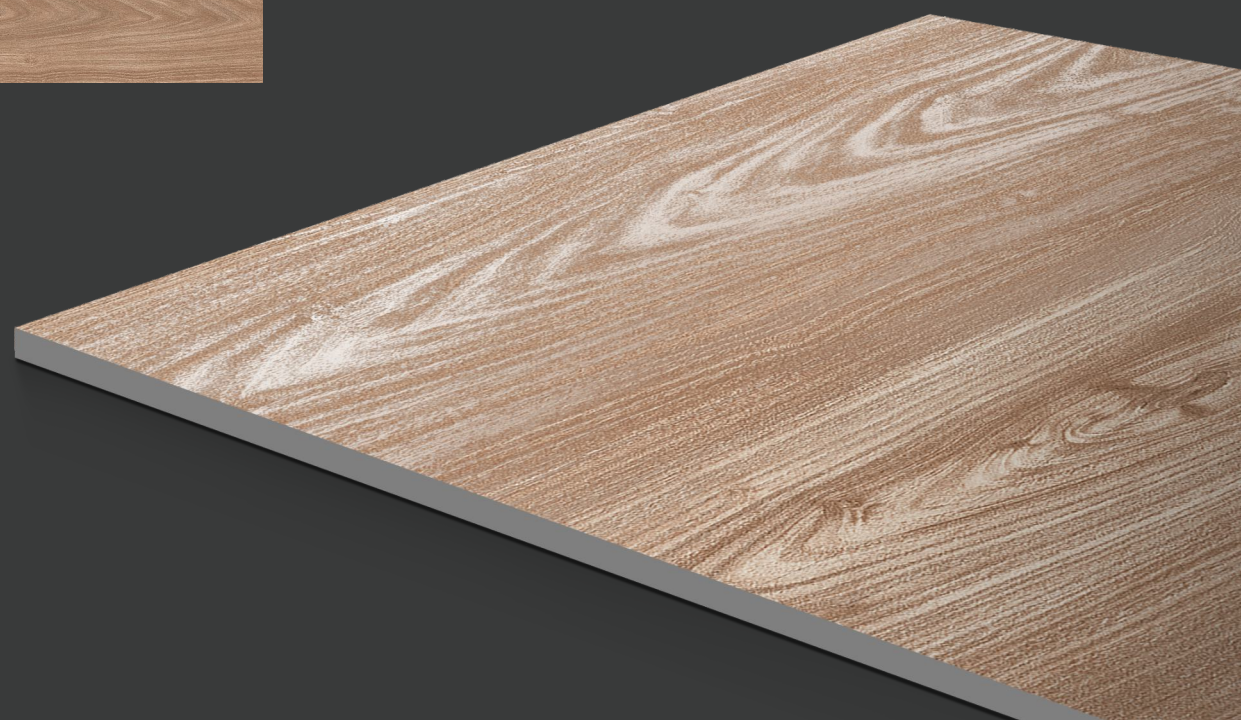

IMPIO

WOODEN CARVING COLLECTION

600x600mm

Inspired by the pristine satvario marble, this collection of curated surfaces flawlessly captures every detail of genuine marble. Featuring an elegant finish that's enhanced with dramatic veinings with endless pattern style, you can create a beautiful and United form design.

ALDER WOOD CHERRY

IMPIO
WOODEN CARVING COLLECTION

—
Finish : Wooden Carving

—
Size : 600x600mm

—
Random : 6 face

ALDER WOOD

IMPIO
WOODEN CARVING COLLECTION

—
Finish : Wooden Carving