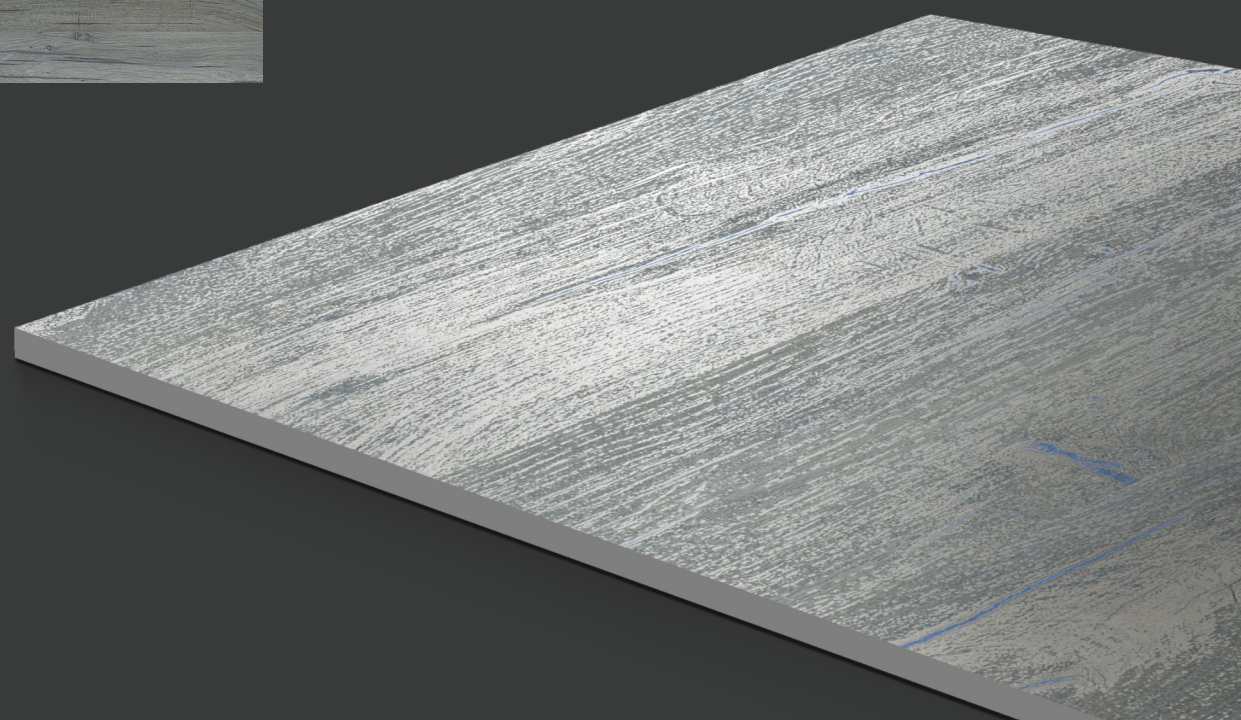

—
Size : 600x600mm

—
Random : 8 face

MAPLE WOOD CREMA

IMPÍO
WOODEN CARVING COLLECTION

—
Finish : Wooden Carving

—
Size : 600x600mm

—
Random : 6 face

MAPLE WOOD