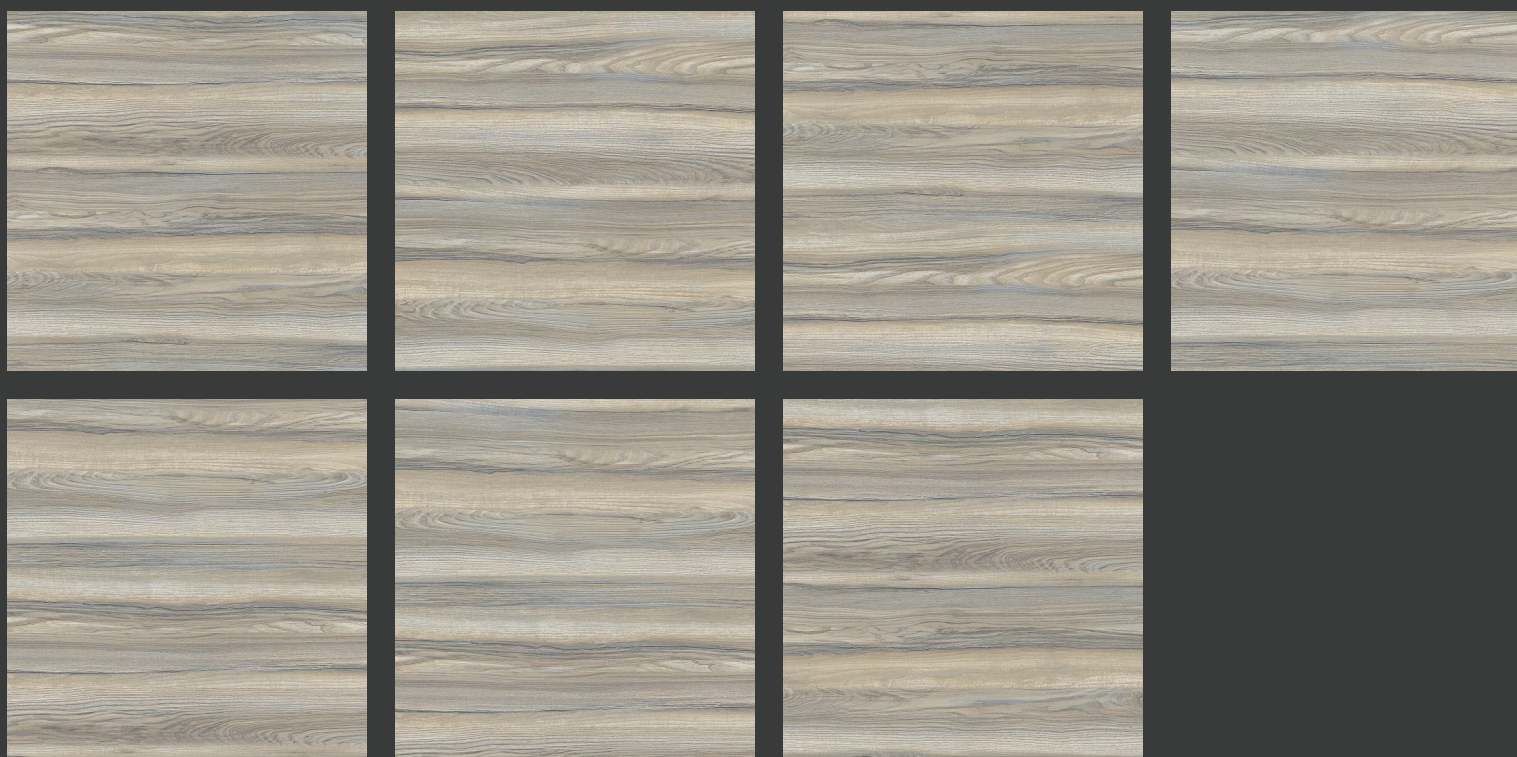

—
Random : 6 face

PLUM WOOD

IMPIO
WOODEN CARVING COLLECTION

—
Finish : Wooden Carving

—
Size : 600x600mm

—
Random : 8 face

TEAK WOOD

IMPÍO
WOODEN CARVING COLLECTION