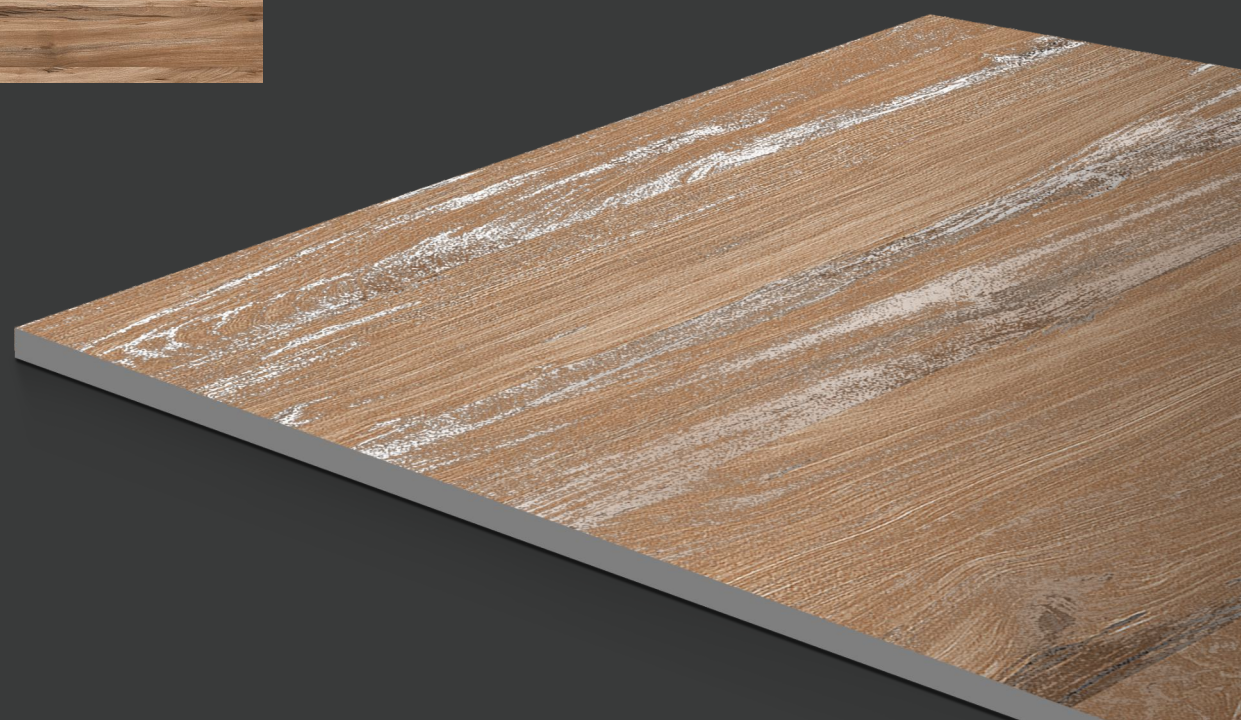

—
Random : 6 face

BEECH WOOD

IMPIO
WOODEN CARVING COLLECTION

—
Finish : Wooden Carving

—
Size : 600x600mm

—
Random : 6 face

CEDAR WOOD

IMPIO
WOODEN CARVING COLLECTION