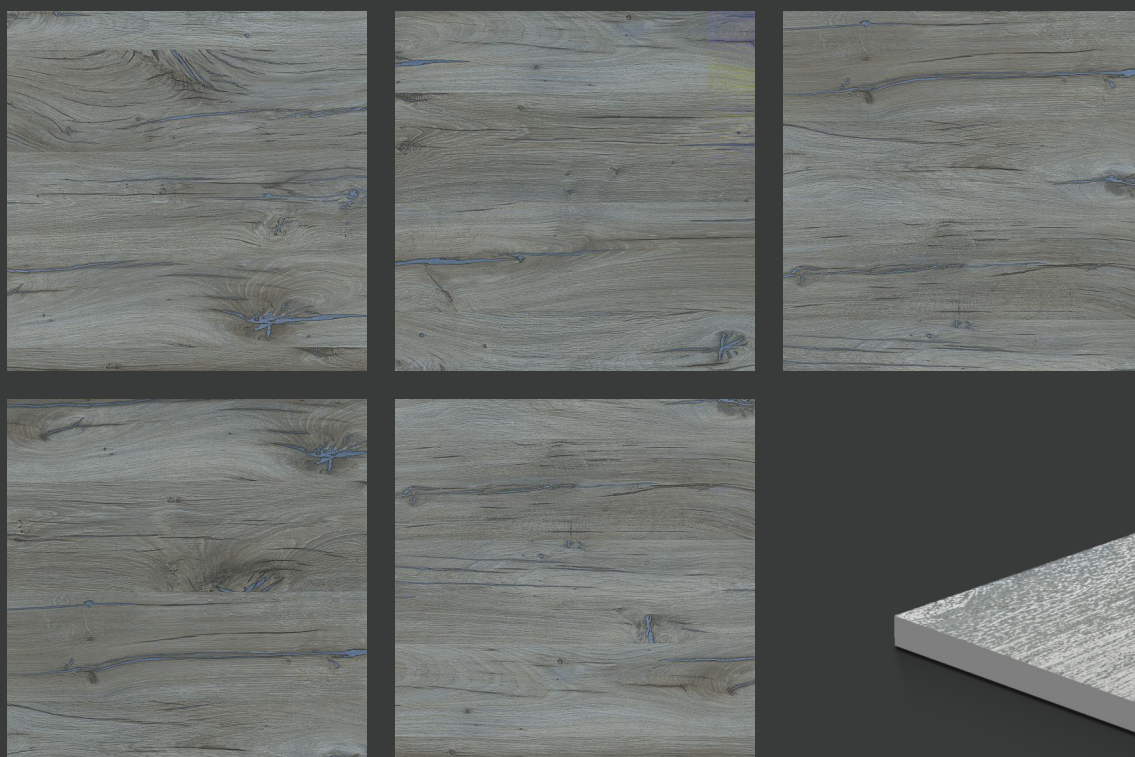

—
Size : 600x600mm

—
Random : 8 face

MAPLE WOOD CREMA

IMPÍO
WOODEN CARVING COLLECTION

—
Finish : Wooden Carving

—
Size : 600x600mm

—
Random : 6 face

MAPLE WOOD