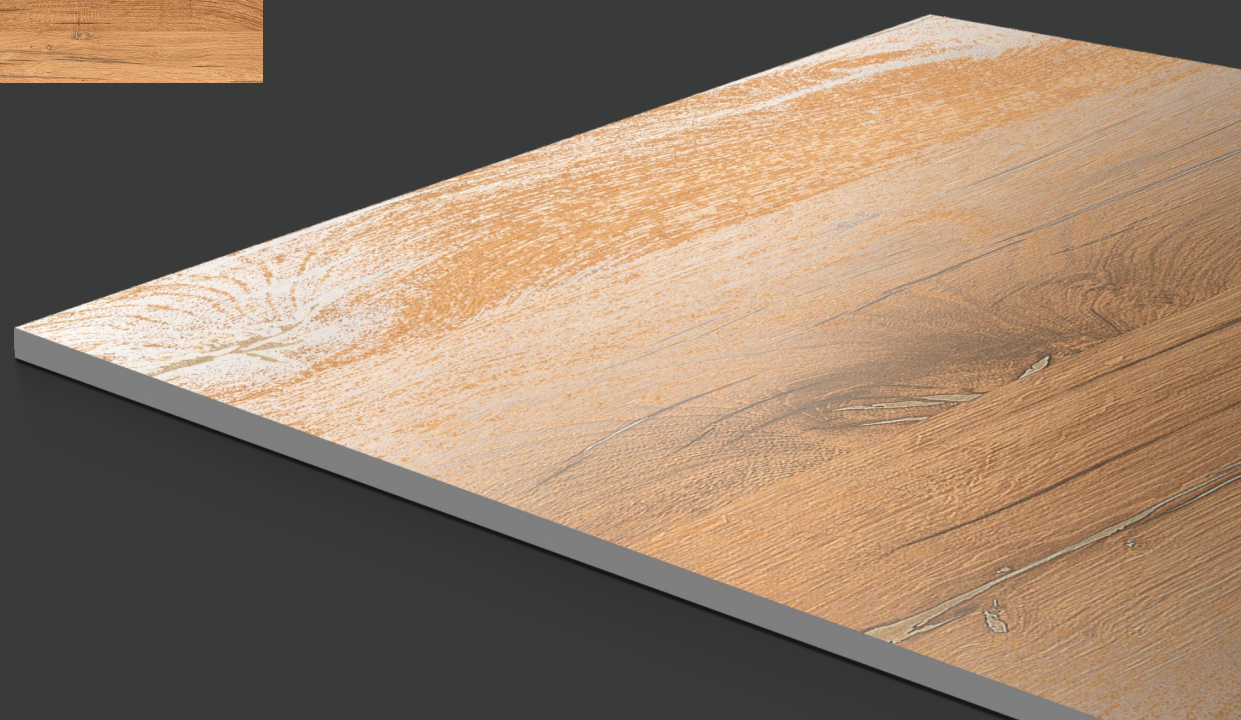

IMPÍO
WOODEN CARVING COLLECTION

—
Finish : Wooden Carving

—
Size : 600x600mm

—
Random : 6 face