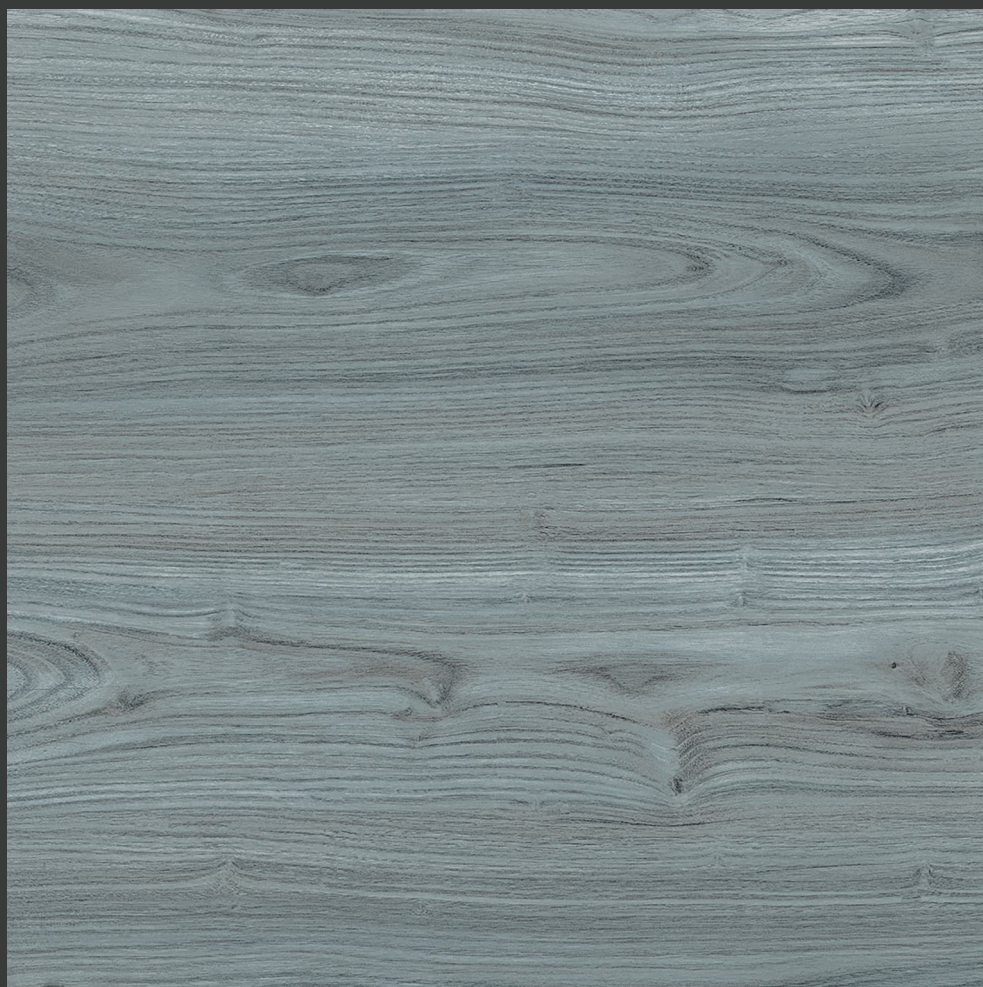

ALDER WOOD REEN