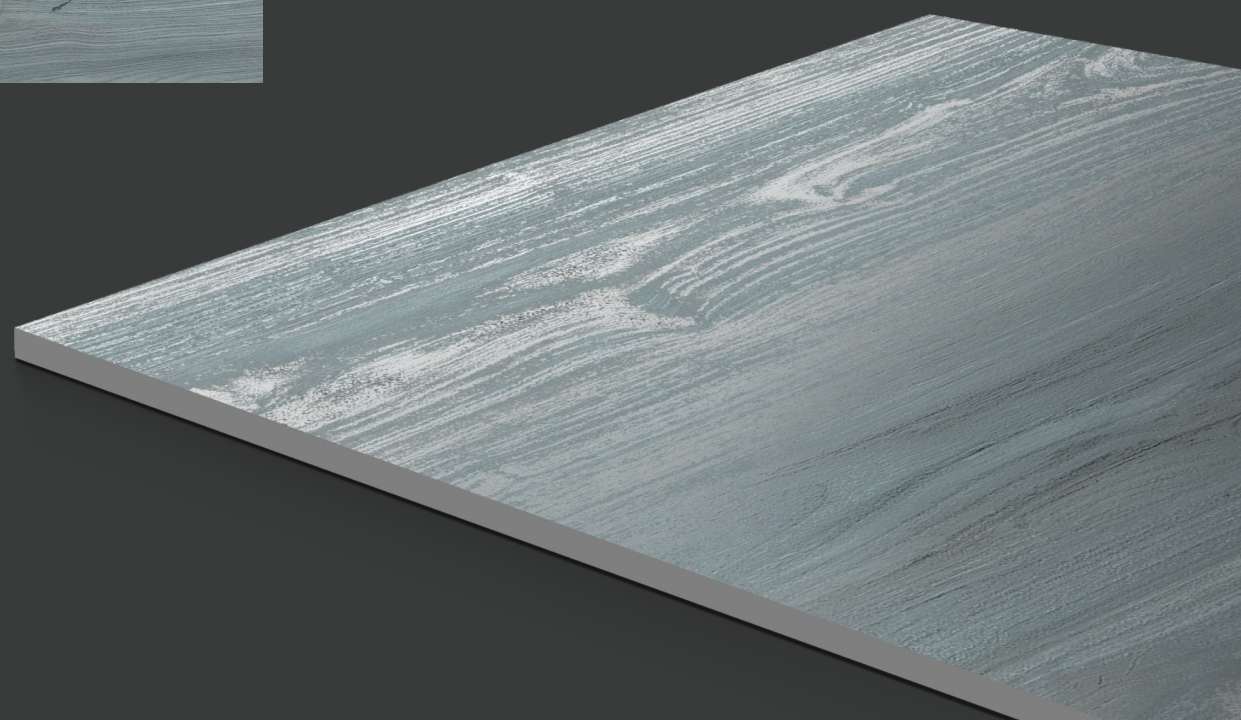

IMPIO
WOODEN CARVING COLLECTION

—
Finish : Wooden Carving

—
Size : 600x600mm

—
Random : 6 face